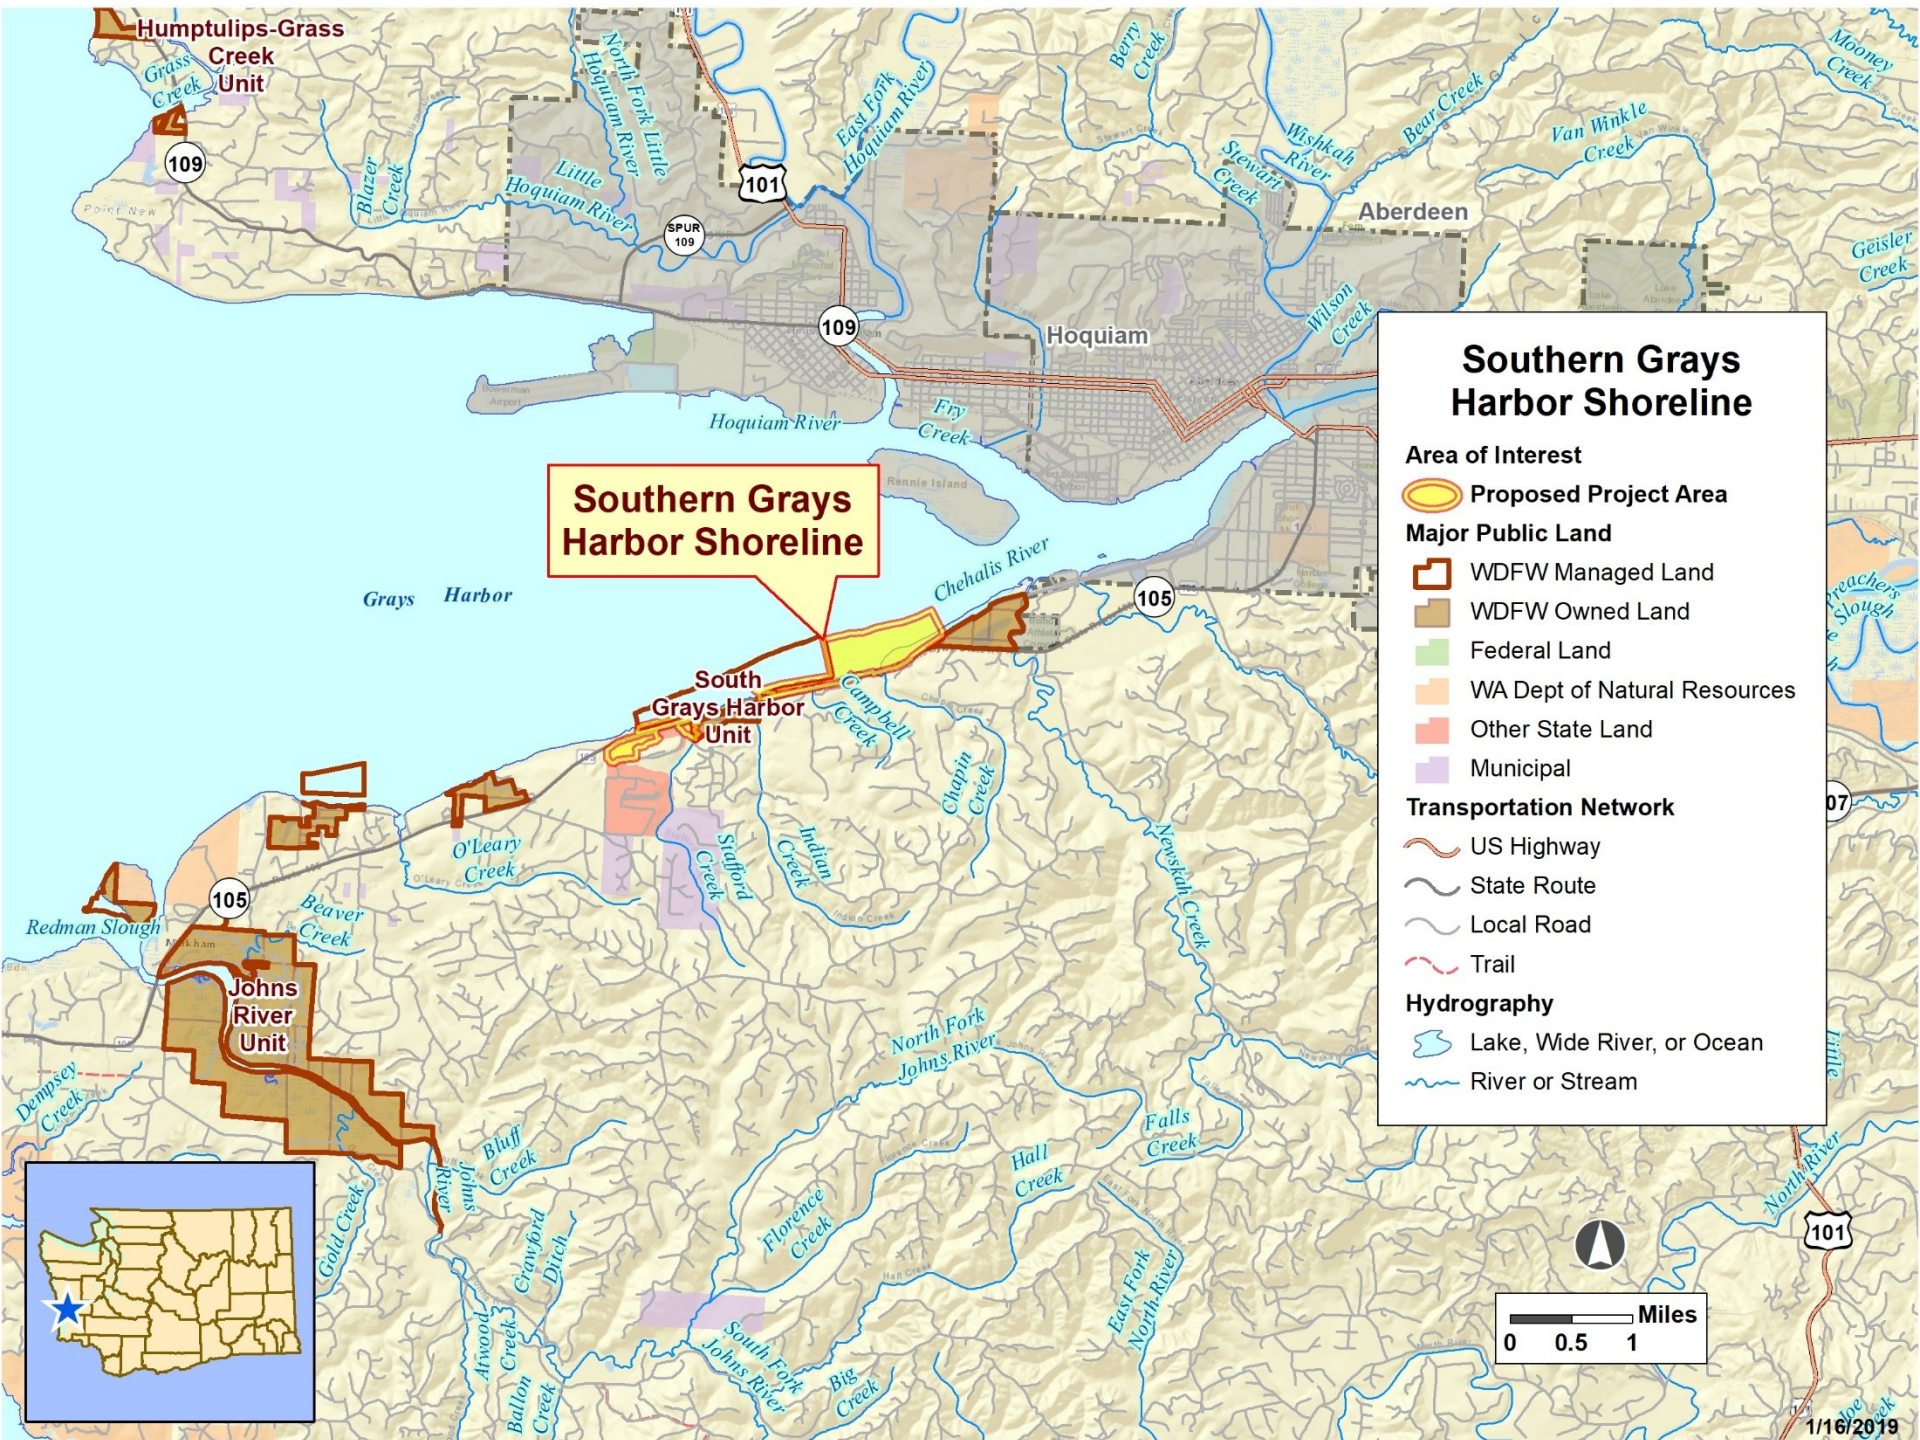

<p>Project Description</p>	<p>The goal of this project is to secure a donation of land approximately with 257 acres of habitat for federal and state-listed sensitive and priority species, including bull trout and American green sturgeon. It will also expand public recreational and education opportunities and protect habitats that mitigate the effects of sea level rise.</p>
<p>Project Benefits</p>	<p>Acquisition of these parcels by WDFW will guarantee public recreational access while strengthening the ability to manage existing WDFW adjacent properties.</p>
<p>Support</p>	<p>US Fish and Wildlife Service, Grays Harbor Audubon Society, Ducks Unlimited, Forterra, the City of Aberdeen</p>

Southern Grays Harbor Shoreline

- Area of Interest**
- Proposed Project Area
- Major Public Land**
- WDFW Managed Land
 - WDFW Owned Land
 - Federal Land
 - WA Dept of Natural Resources
 - Other State Land
 - Municipal
- Transportation Network**
- US Highway
 - State Route
 - Local Road
 - Trail
- Hydrography**
- Lake, Wide River, or Ocean
 - River or Stream

Southern Grays Harbor Shoreline