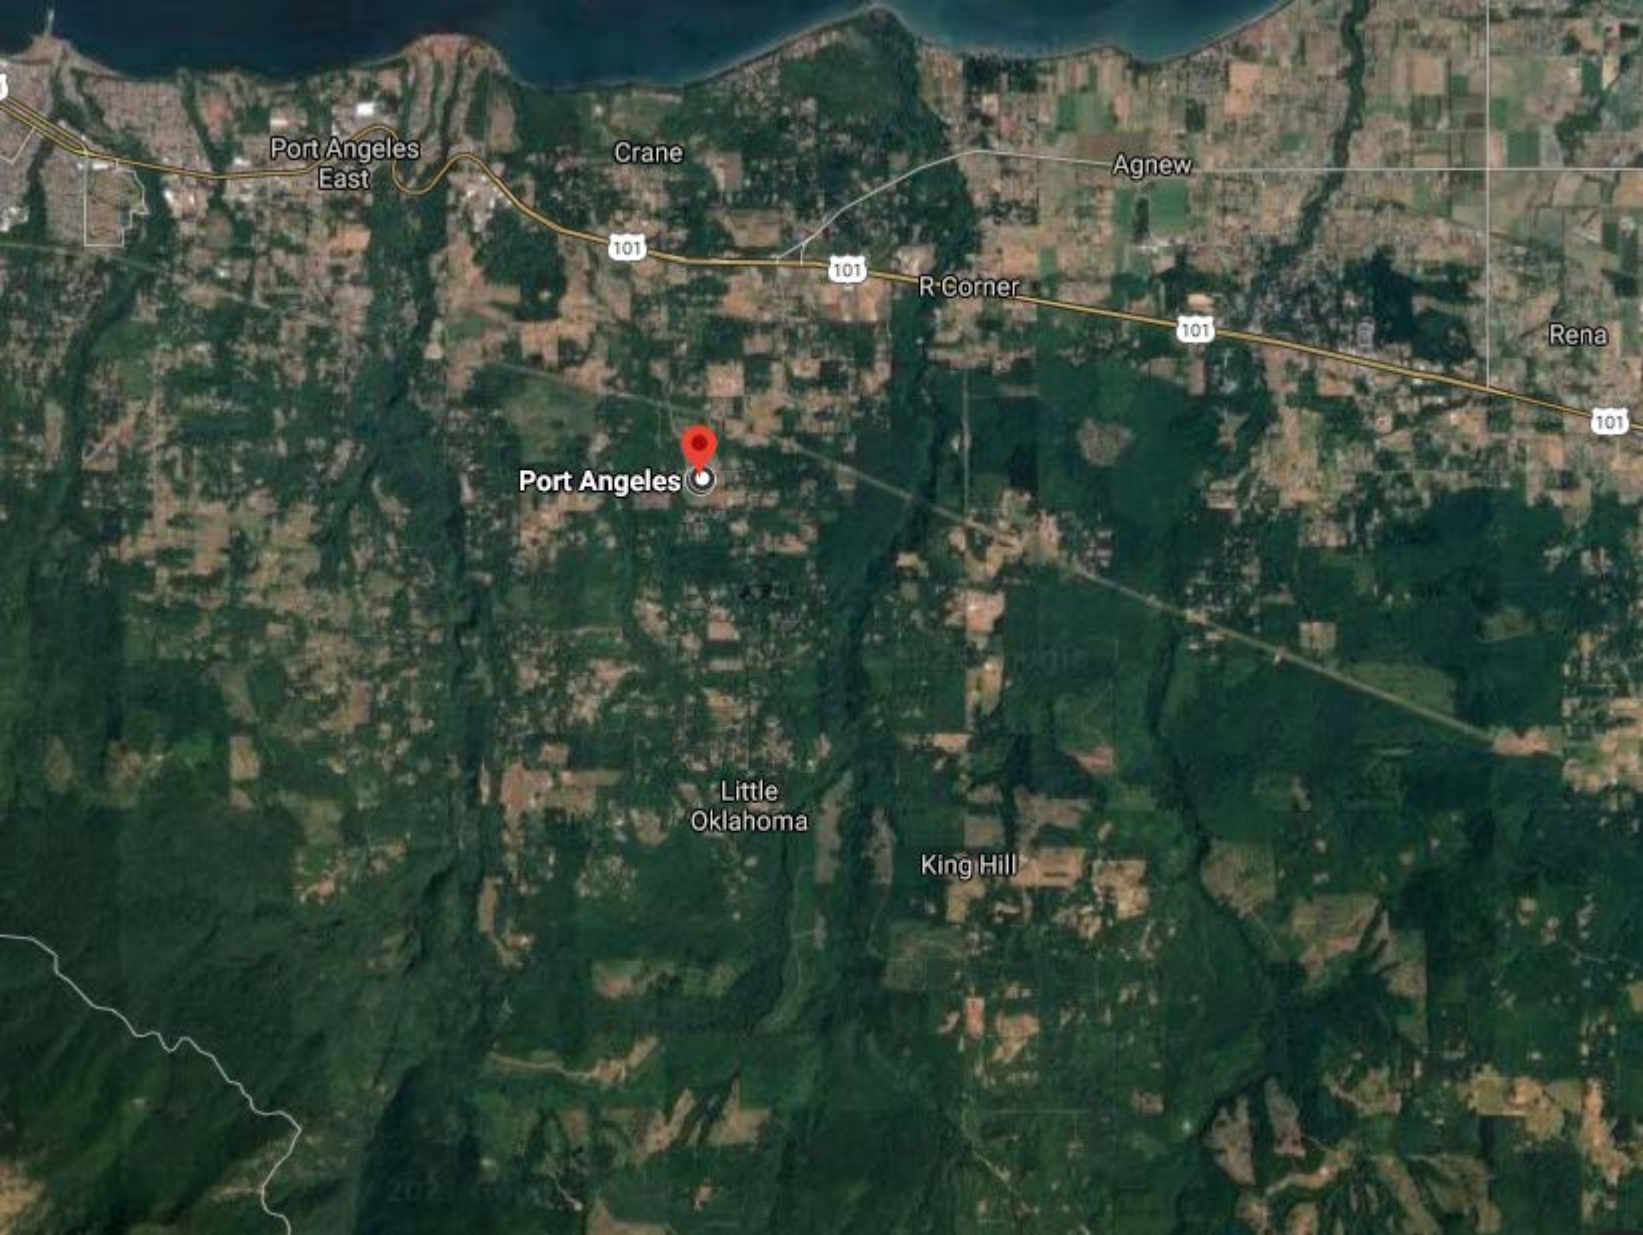

Enter parcel # or address

Parcel: 053022510060

Parcel Number	053022510060
Link to Permits & Related Info	More info
PPCP ID	53170
Direct Link to Assessor Information	More info
Map Acres	2.40
Survey Acres	0.00
Parcel Status	Active
SITUS_ADDR	201
SITUS_DDR	
SITUS_PD	Hidden Valley Rd
Address Source (includes PAC's percent confidence, # of	addrdb99 1

[Zoom to](#) ...

0 3 6mi
+123.5683 48 0179 Degrees

Clallam County 

Type here to search

2:49 PM
11/21/2023

Port Angeles
East

Crane

Agnew

101

101

R Corner

101

Rena

101

Port Angeles

Little
Oklahoma