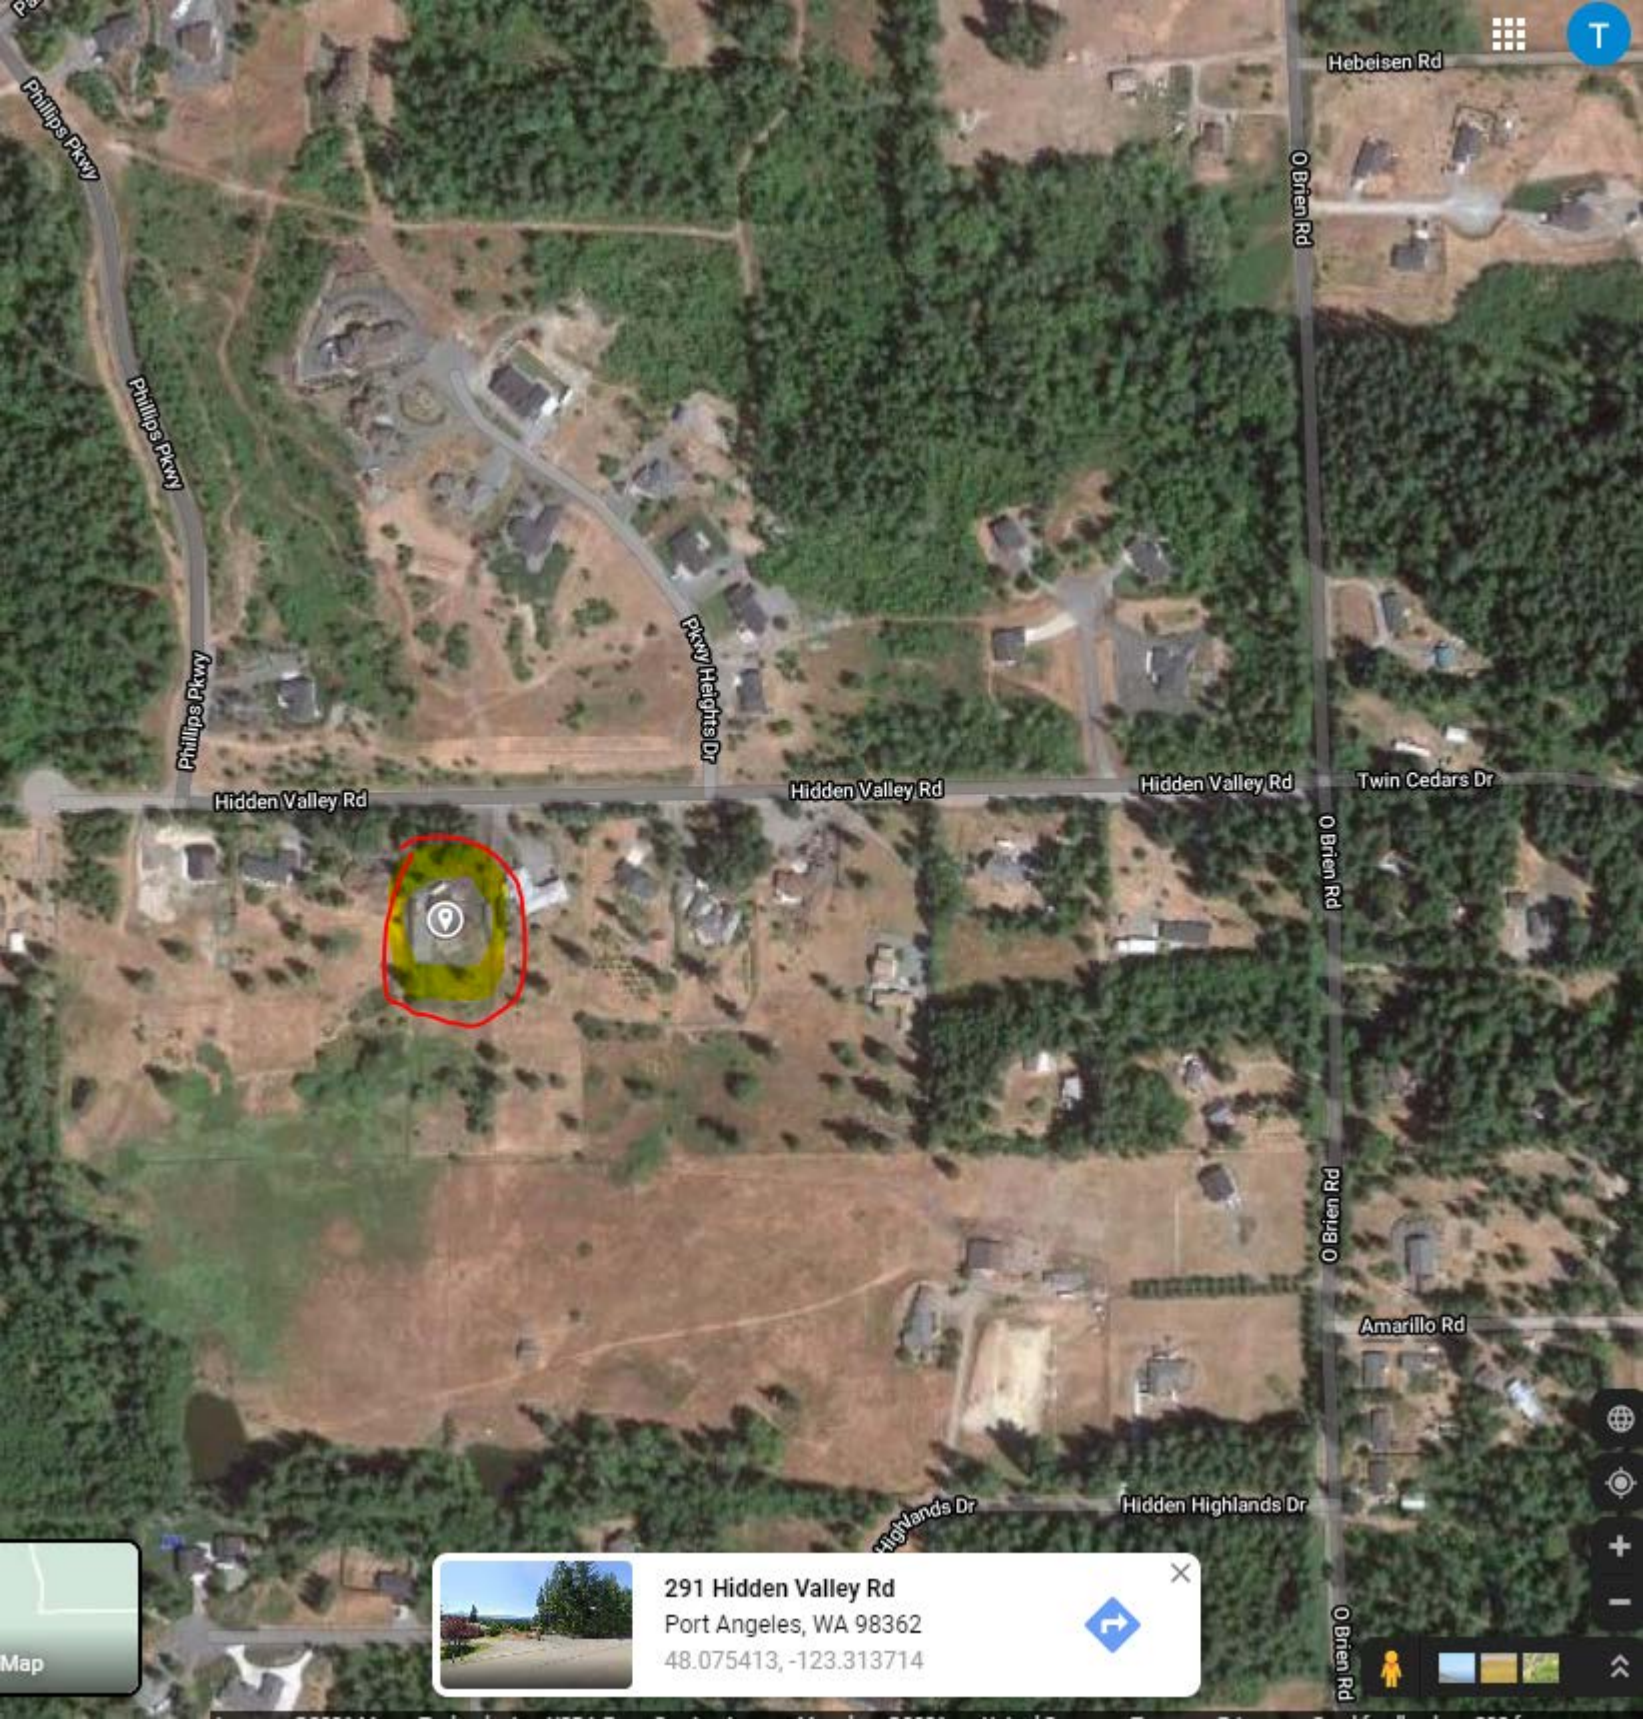

Hebeisen Rd

O'Brien Rd

Phillips Pkwy

Phillips Pkwy

Phillips Pkwy

Back W Heights Dr

Hidden Valley Rd

Hidden Valley Rd

Hidden Valley Rd

Twin Cedars Dr

O'Brien Rd

O'Brien Rd

Amarillo Rd

Highlands Dr

Hidden Highlands Dr

O'Brien Rd

Map

291 Hidden Valley Rd
Port Angeles, WA 98362
48.075413, -123.313714