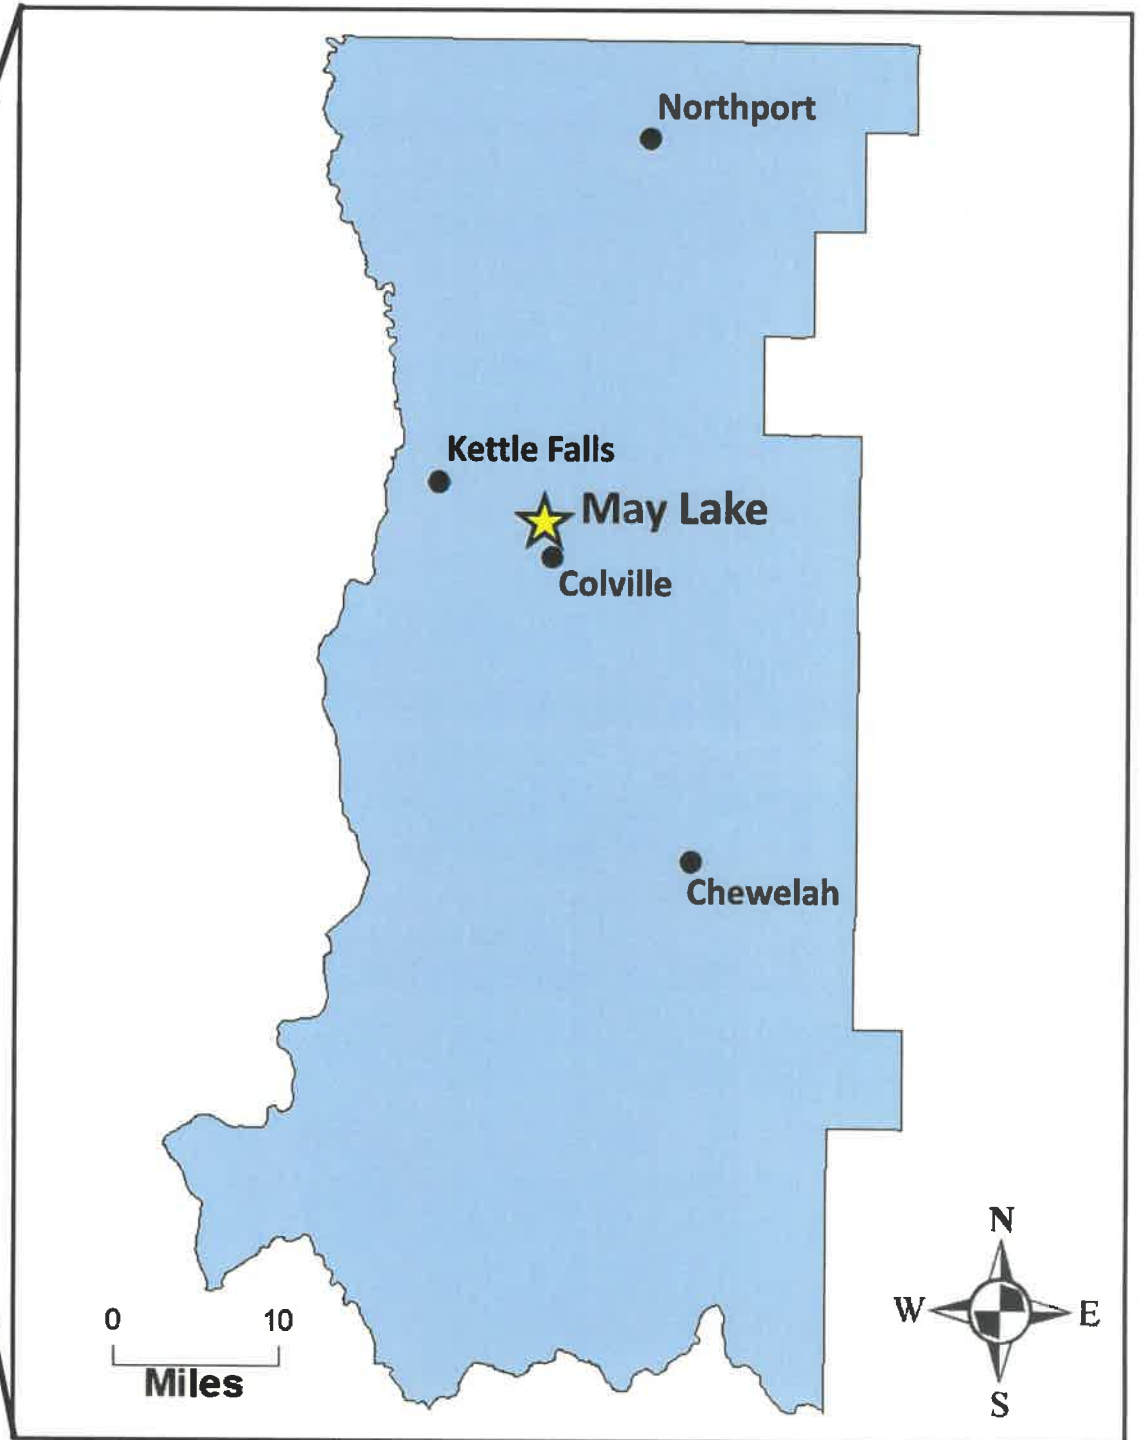

# Brian McMillan Grass Carp Application

Stevens County, WA

Vicinity Map

Lake Roosevelt

Kettle Falls

May Lake

Colville

**Brian McMillan Grass Carp Application  
Stevens County, WA  
Close-up Map**

**May Lake**

0 0.1  
Miles