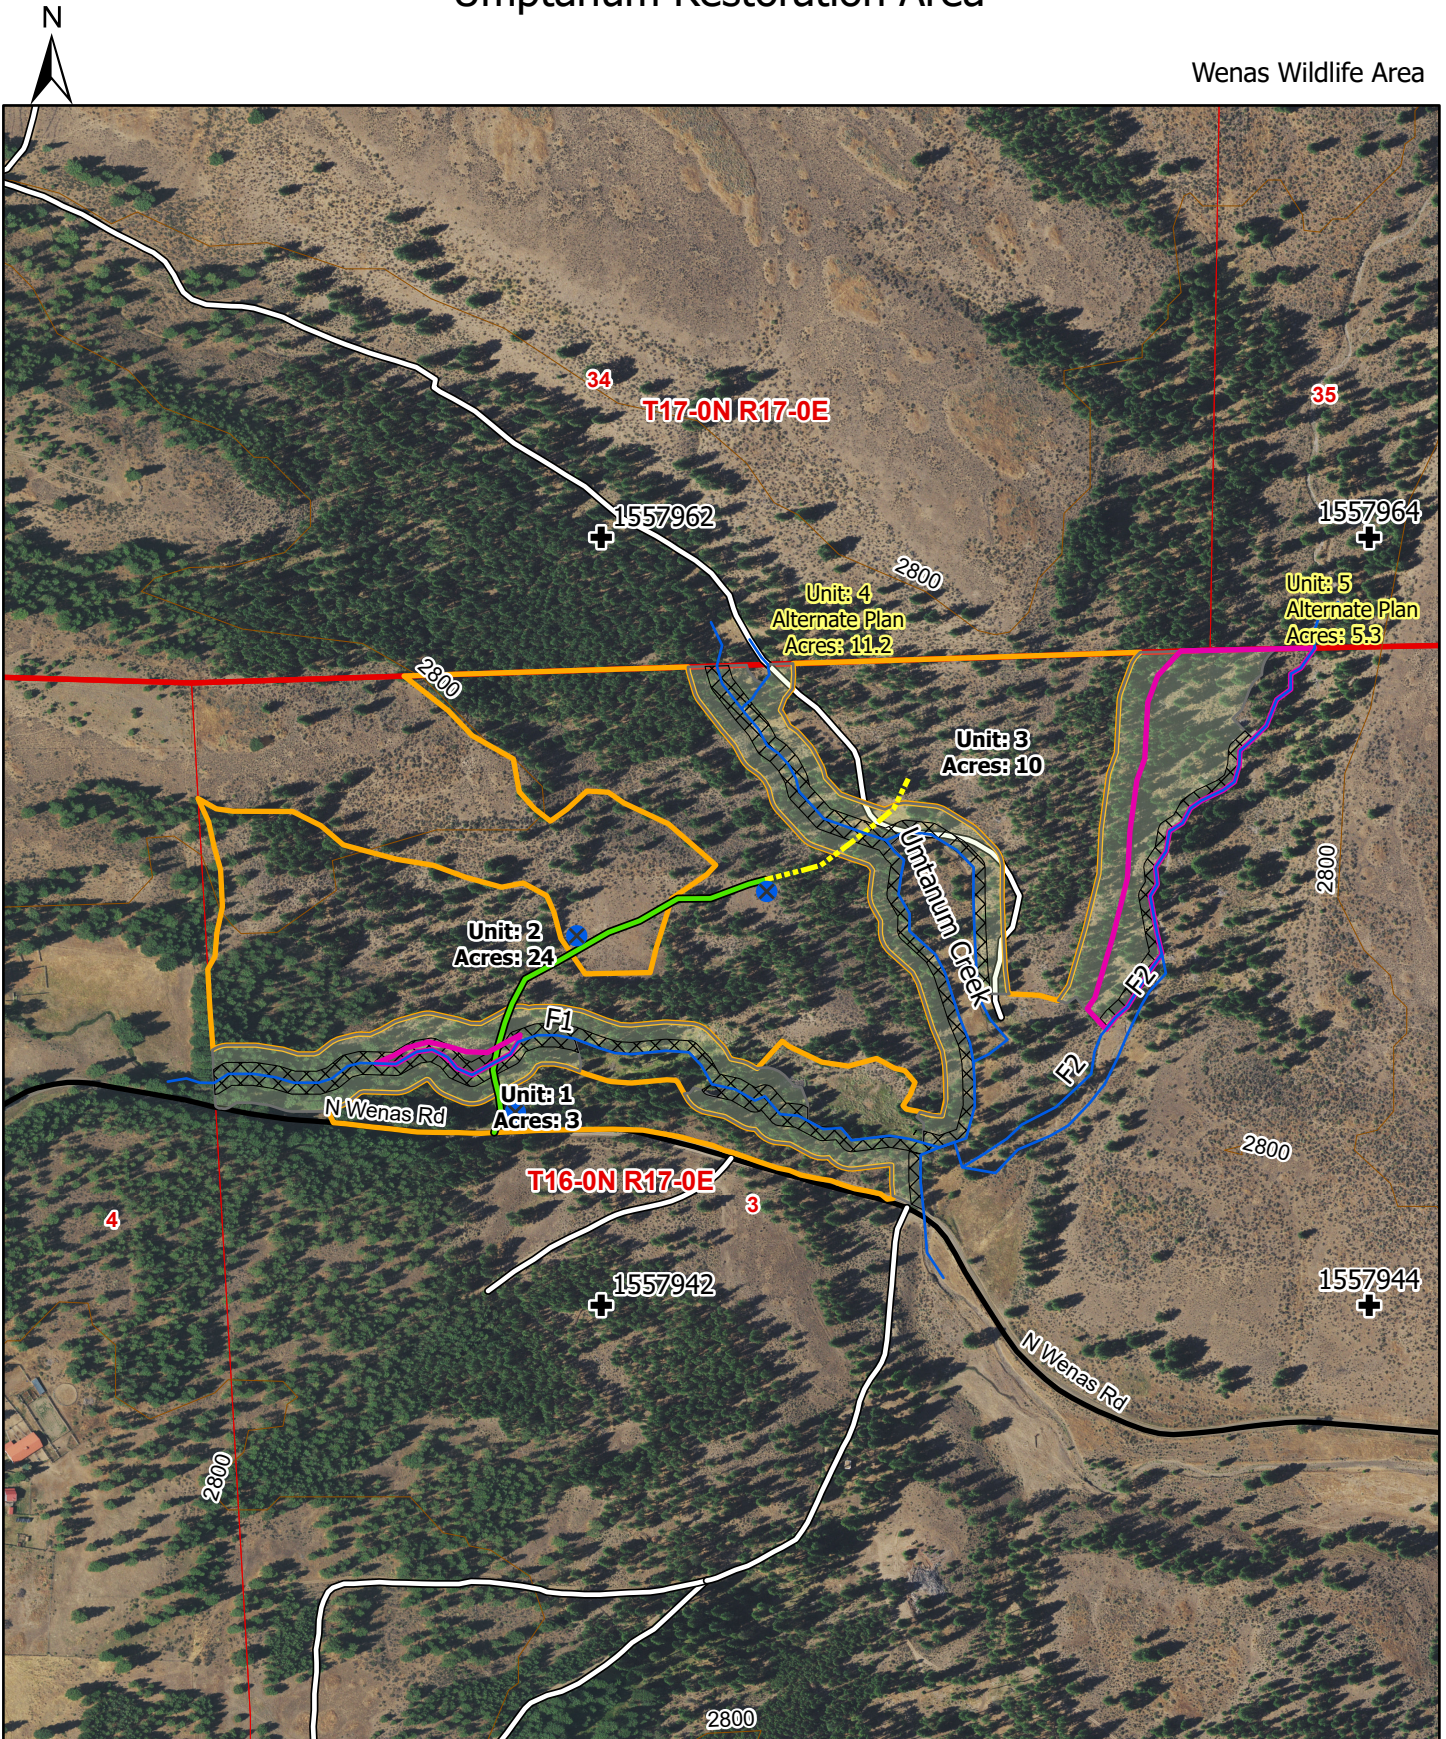

Umptanum Restoration Area

Wenas Wildlife Area

Scale: 1:6,000 0 330 660 990 Feet

- Umptanum Proposed Area
- Alternative Plan Area
- 30 Ft ELZ
- CMZ
- ✕ Optional Landings

- F
- N
- S
- U
- X

- - - - Improved Skid Trail
- New Construction
- **DNR Road Layer**
- 3: Light-Duty Road/All-Weather/Improved
- 4: Unimproved Road/Fair or Dry Weather
- Contours
- + DNR Tics
- PLS Sections
- PLS Townships