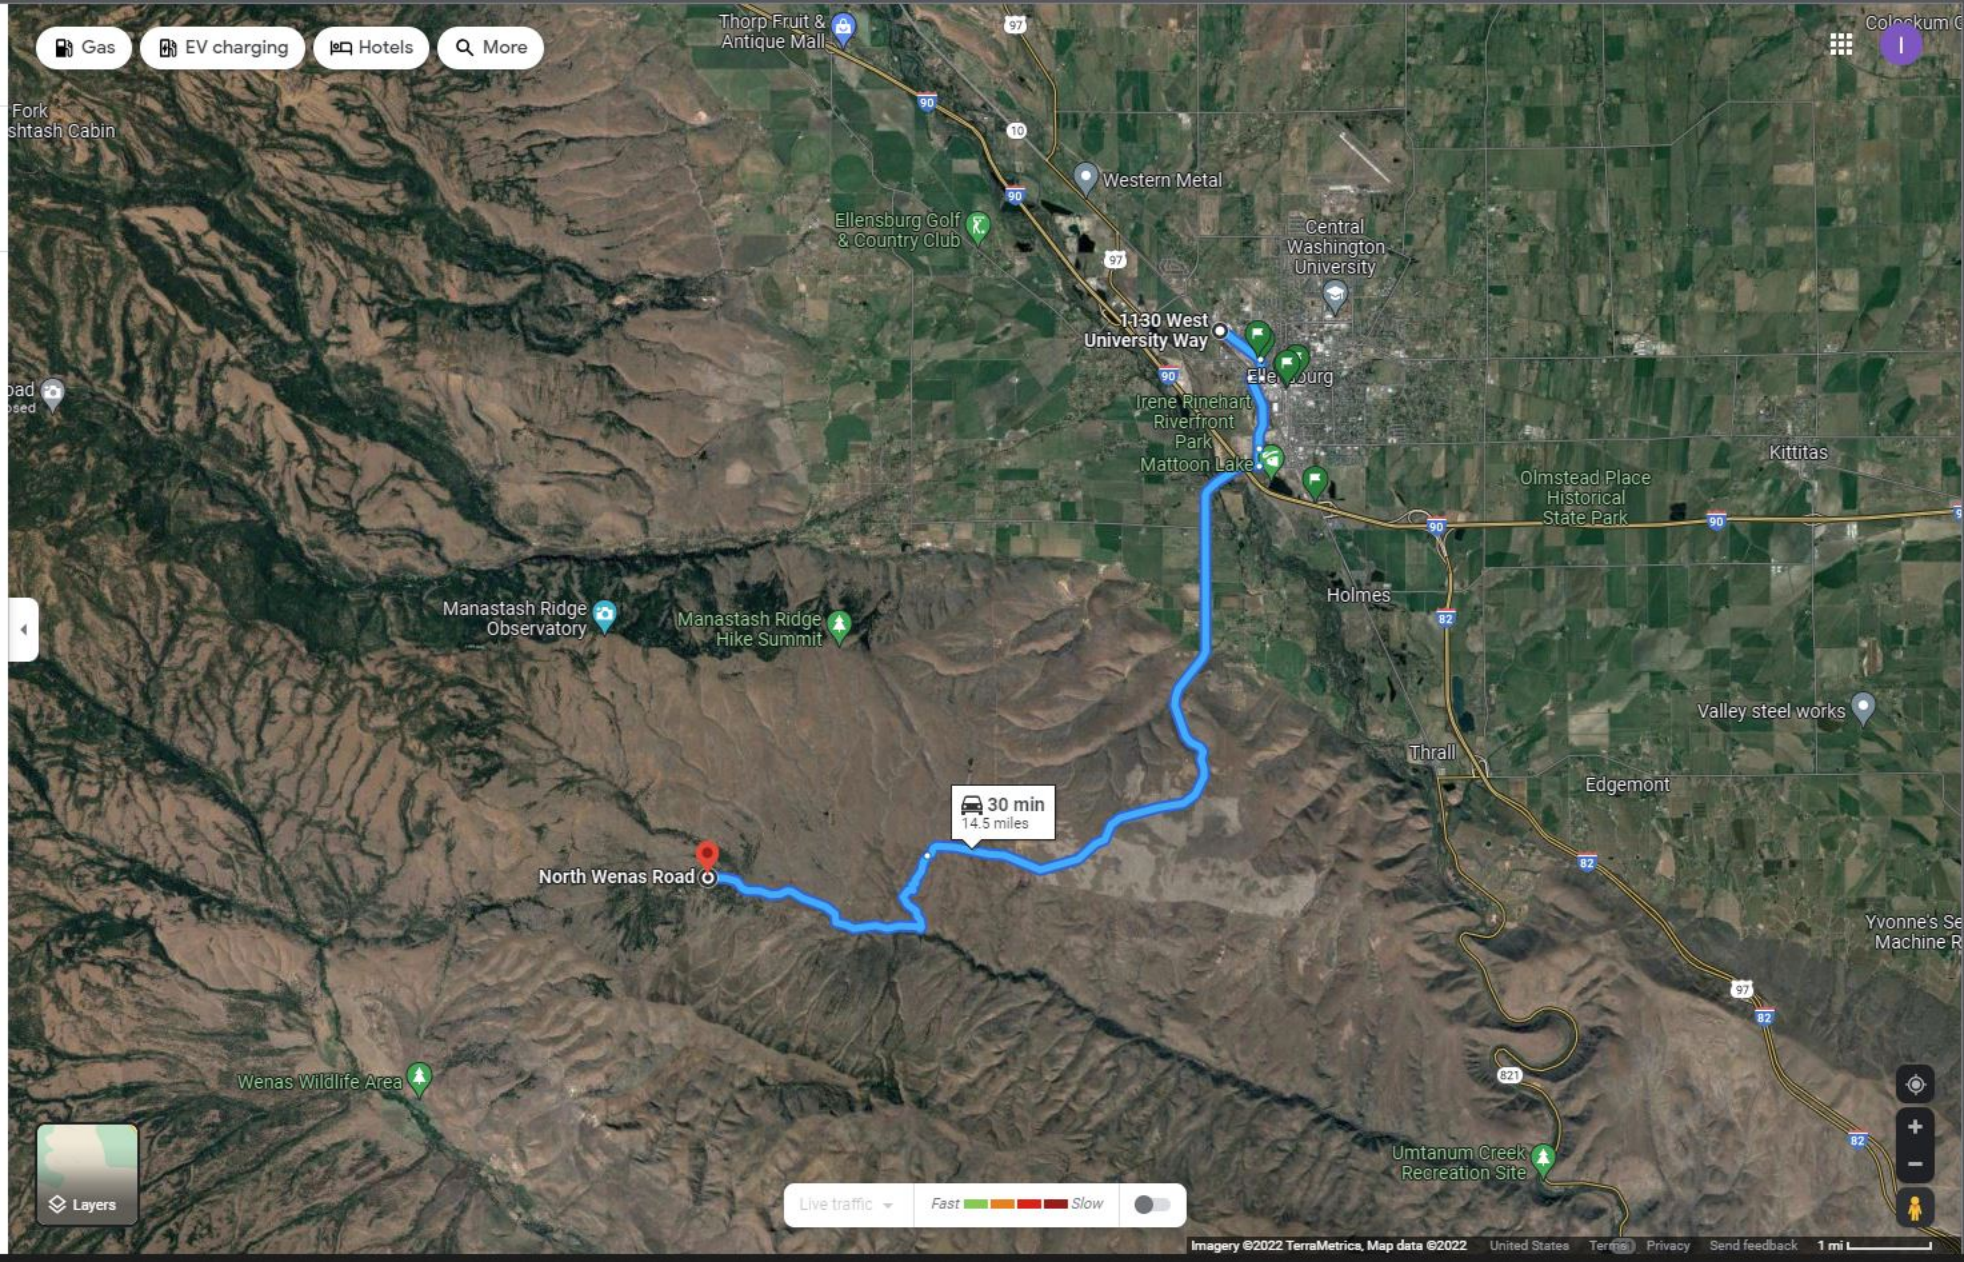

Expand side panel

Layers

Google

← from 1130 W University Way, Ellensburg, WA 98926 to N Wenas Rd, Selah, WA 98942

30 min (14.5 miles)

via Umptanum Rd and N Wenas Rd  
Fastest route now due to traffic conditions

**1130 W University Way**  
Ellensburg, WA 98926

- ↑ Head southeast on W University Way toward Cascade Ct  
0.6 mi
- ↪ Turn right onto N Wenas St  
0.2 mi
- ↪ Turn right onto W 5th Ave  
0.1 mi
- ↶ Turn left at the 1st cross street onto N Railroad Ave  
0.9 mi
- ↑ Continue onto Anderson Rd  
0.2 mi
- ↪ Turn right onto Umptanum Rd  
8.4 mi
- ↑ Continue onto N Wenas Rd  
4.0 mi

**N Wenas Rd**  
Selah, WA 98942

Gas EV charging Hotels More

Layers

Live traffic Fast Slow

# Umptanum Restoration Area

Wenas Wildlife Area

Scale: 1:6,000 0 330 660 990 Feet

- Umptanum Proposed Area
- Alternative Plan Area
- 30 Ft ELZ
- CMZ
- ✕ Optional Landings

- F
- N
- S
- U
- X

- - - - Improved Skid Trail
- New Construction
- DNR Road Layer**
- 3: Light-Duty Road/All-Weather/Improved
- 4: Unimproved Road/Fair or Dry Weather
- Contours
- + DNR Tics
- PLS Sections
- PLS Townships