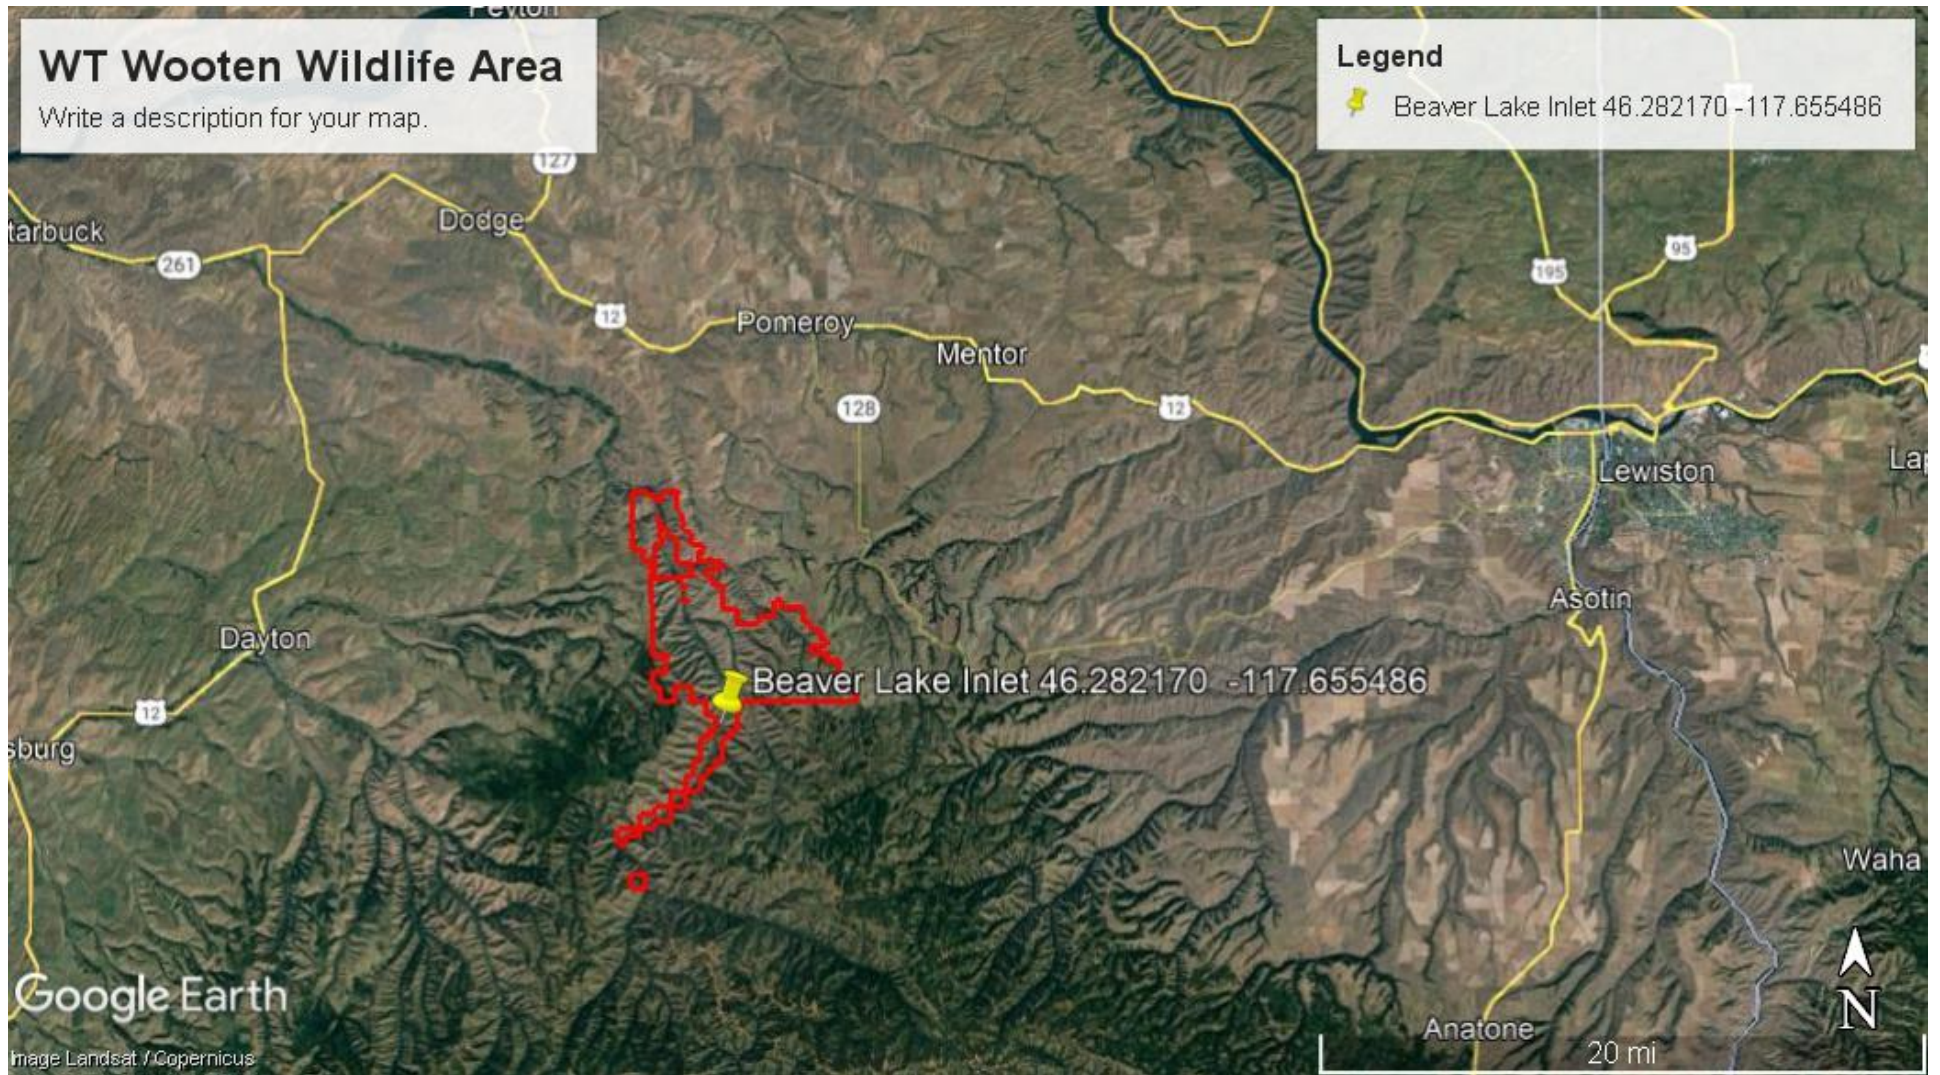

WT Wooten Wildlife Area

Write a description for your map.

Legend

 Beaver Lake Inlet 46.282170 -117.655486

WT Wooten Wildlife Area

Write a description for your map.

Legend

Beaver Lake Inlet 46.282170 -117.655486

Google Earth

8 mi

Beaver Lake Inlet

Write a description for your map.

Legend

-  Beaver Lake
-  Beaver Lake Inlet 46.282170 -117.655486
-  Watson Lake

 Watson Lake

 Beaver Lake

 Beaver Lake Inlet 46.282170 -117.655486

Google Earth

1000 ft

Watson & Beaver Lakes

Watson Lake

Beaver Lake

Beaver Lake Inlet

1:1,500

Legend

-  Dredge Area
-  Wing-Dam damage

Beaver Lake Inlet

1:378

Legend

-  Dredge Area
-  Wing-Dam damage