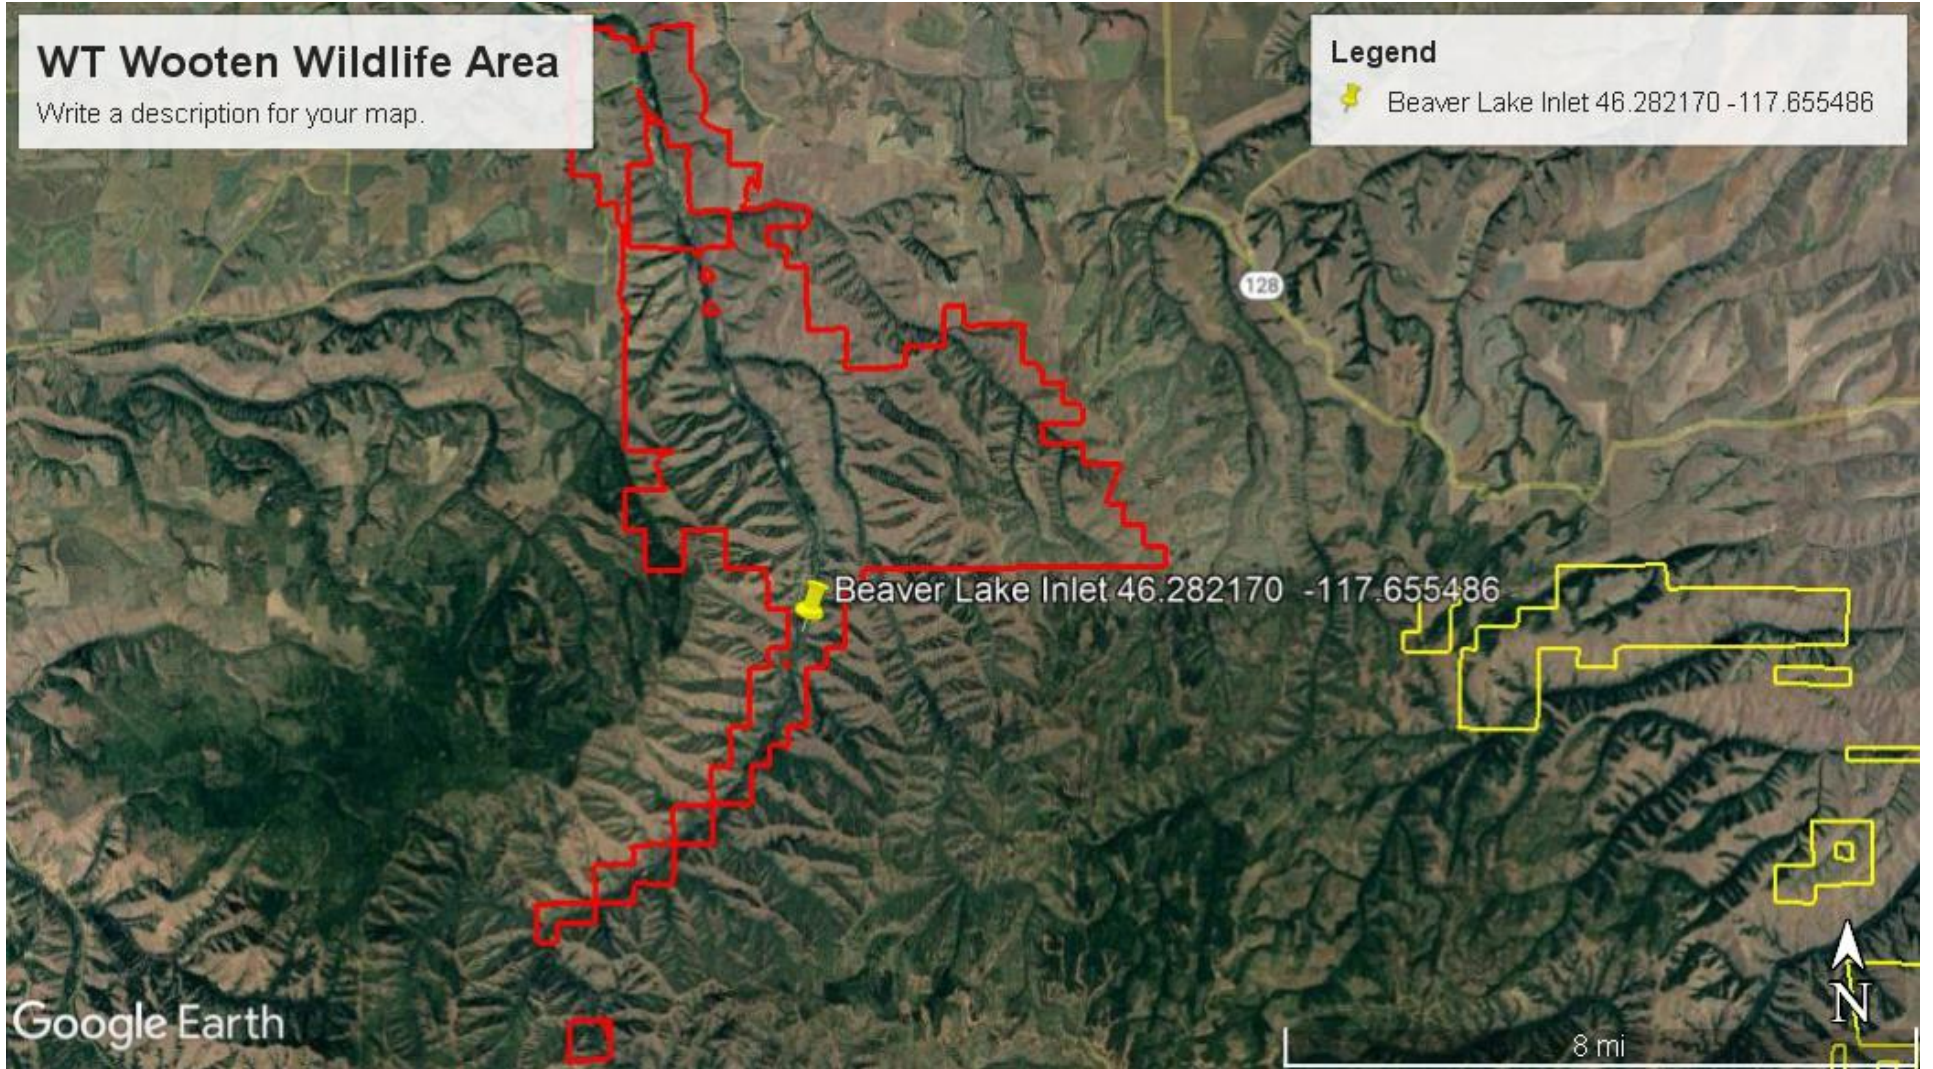

WT Wooten Wildlife Area

Write a description for your map.

Legend

 Beaver Lake Inlet 46.282170 -117.655486

WT Wooten Wildlife Area

Write a description for your map.

Legend

Beaver Lake Inlet 46.282170 -117.655486

Google Earth

8 mi

Beaver Lake Inlet

Write a description for your map.

Legend

-  Beaver Lake
-  Beaver Lake Inlet 46.282170 -117.655486
-  Watson Lake

 Watson Lake

 Beaver Lake

 Beaver Lake Inlet 46.282170 -117.655486

Google Earth

1000 ft

Watson & Beaver Lakes

Watson Lake

Beaver Lake

Beaver Lake Inlet

1:1,500

Legend

-  Dredge Area
-  Wing-Dam damage

Beaver Lake Inlet

1:378

Legend

-  Dredge Area
-  Wing-Dam damage