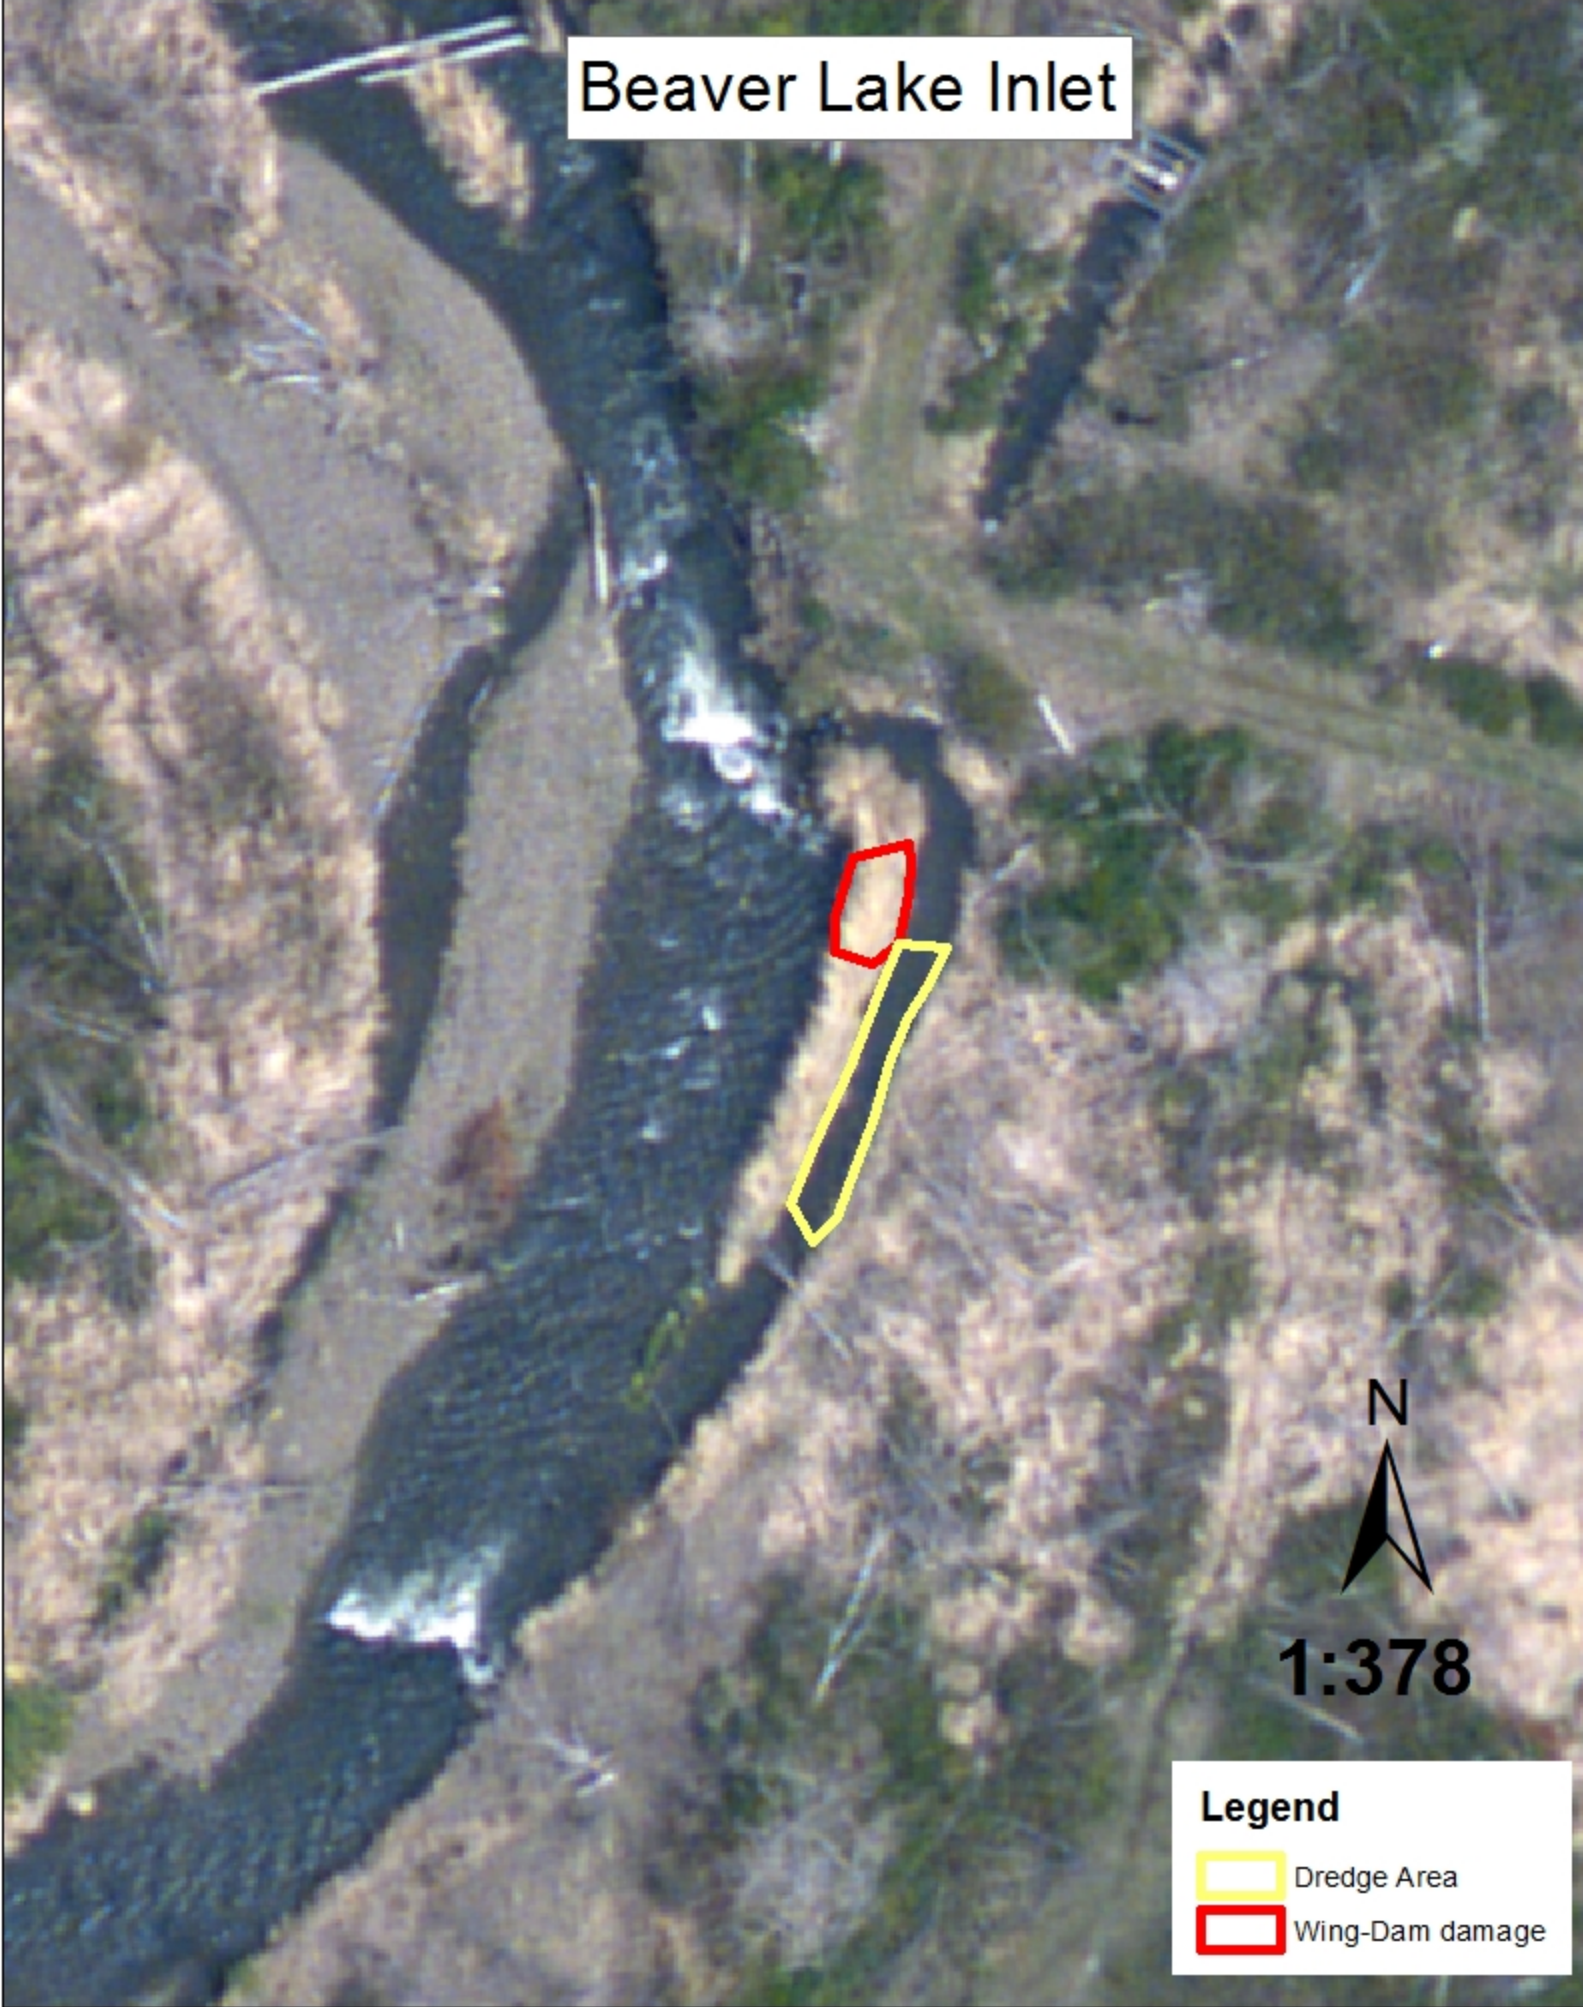

Google Earth

8 mi

Beaver Lake Inlet

Write a description for your map.

Legend

-  Beaver Lake
-  Beaver Lake Inlet 46.282170 -117.655486
-  Watson Lake

 Watson Lake

 Beaver Lake

 Beaver Lake Inlet 46.282170 -117.655486

Google Earth

1000 ft

Watson & Beaver Lakes

Watson Lake

Beaver Lake

Beaver Lake Inlet

1:1,500

Legend

-  Dredge Area
-  Wing-Dam damage

Beaver Lake Inlet

1:378

Legend

-  Dredge Area
-  Wing-Dam damage