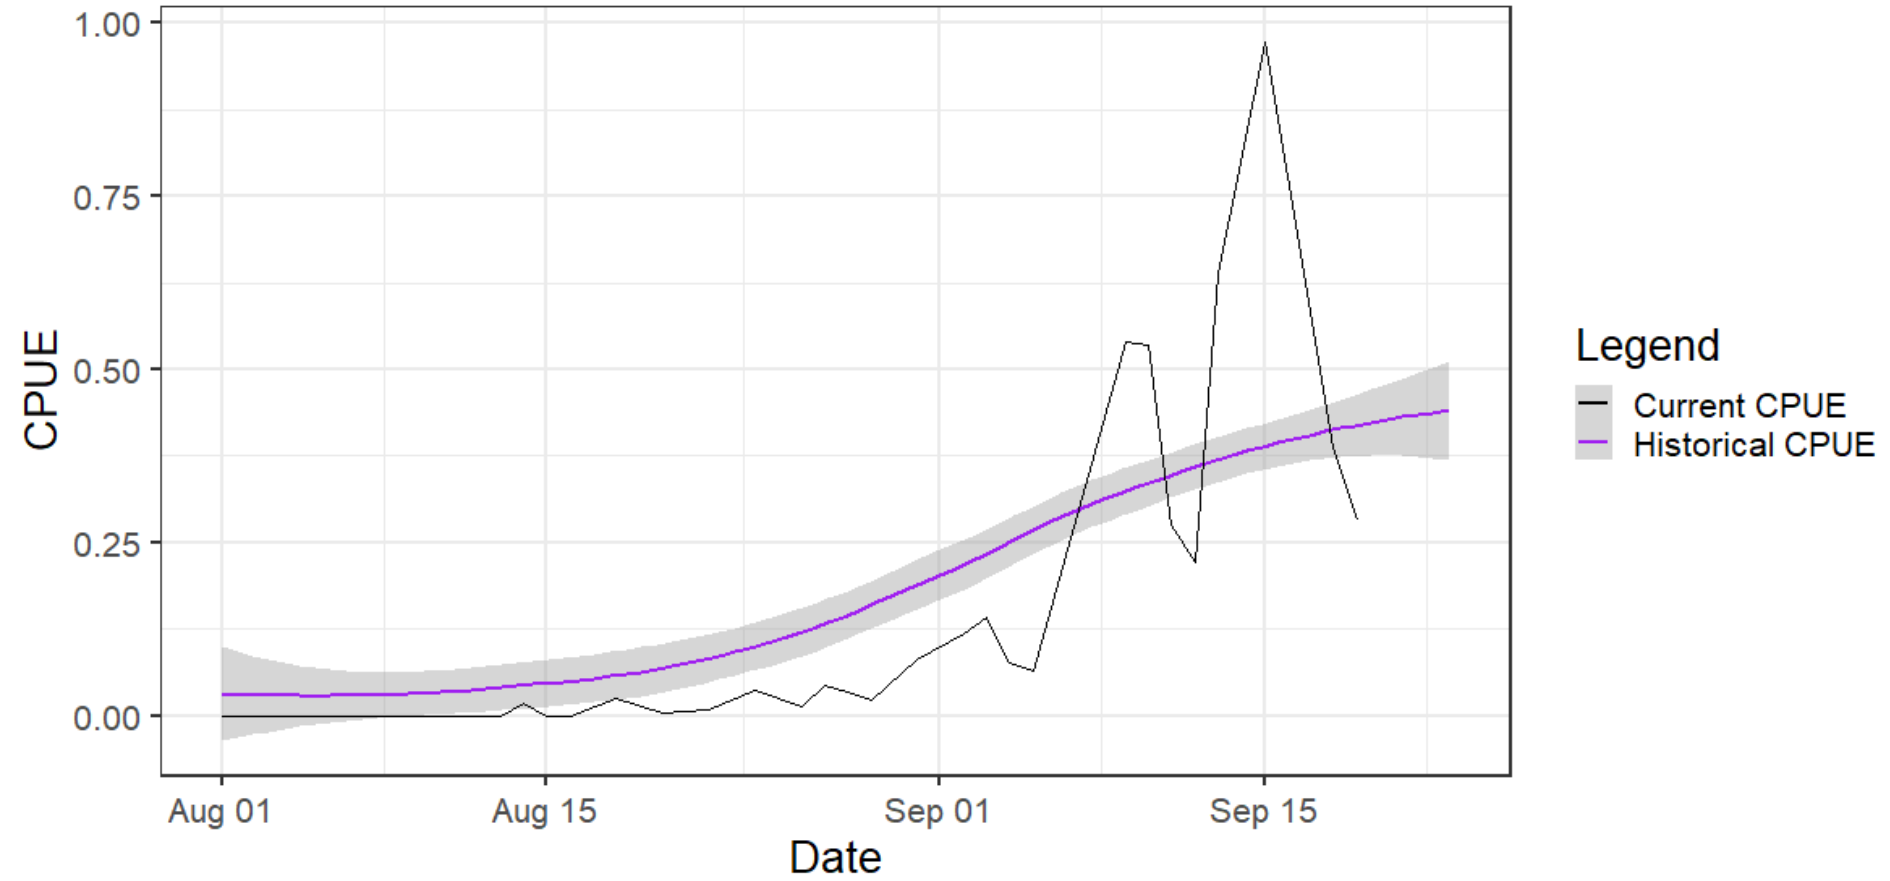

MA-8.1 Coho

Area 81 Coho CPUE Comparison

*** Closed on 9/19**

MA-8.2 Coho

Area 82 Coho CPUE Comparison

*** Closed on 9/19**

8-1 Pink

Area 81 Pinks CPUE Comparison

*** Closed on 9/19**

8-2 Pink

Area 82 Pinks CPUE Comparison

Legend

- Current CPUE
- Historical CPUE

*** Closed on 9/19**

MA-9 Coho

Area 09 Coho CPUE Comparison