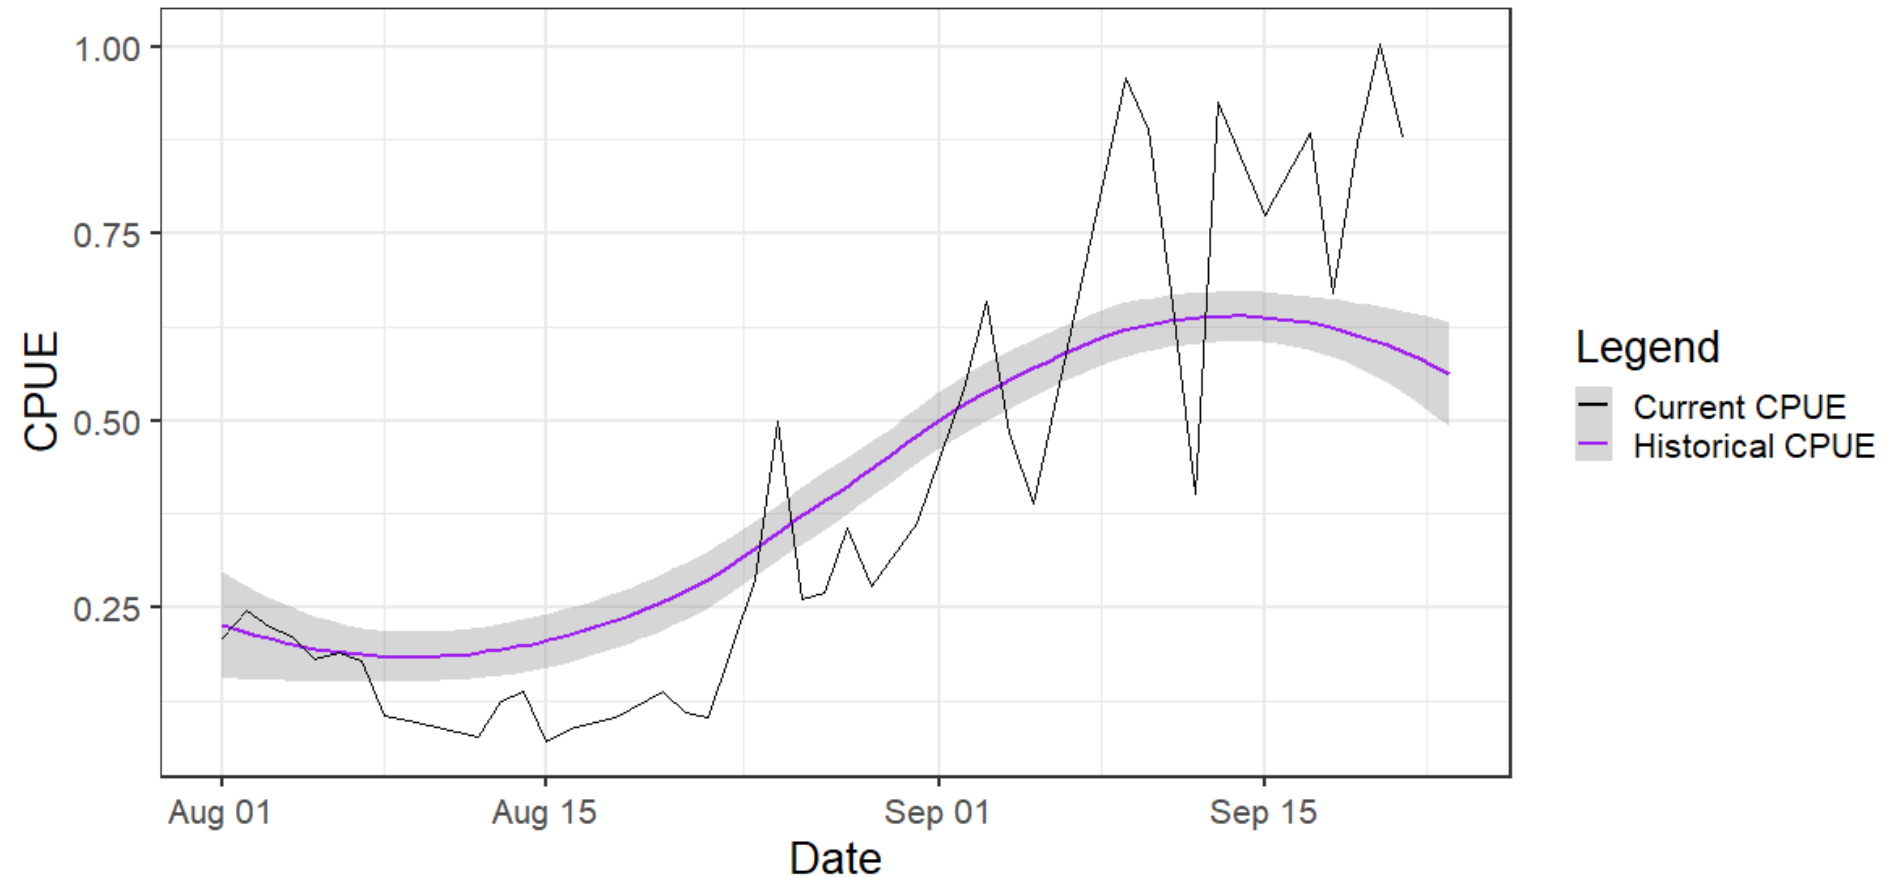

*** Set to close on 9/30**

MA-9 Pink

Area 09 Pinks CPUE Comparison

* Set to close on 9/30

MA-10 Coho

Area 10 Coho CPUE Comparison

*** Coho open through 10/31**

MA-10 Pink

Area 10 Pinks CPUE Comparison

* Coho open through 10/31

MA-11 Coho

Area 11 Coho CPUE Comparison

MA-11 Pink

Area 11 Pinks CPUE Comparison

Questions/Comments?