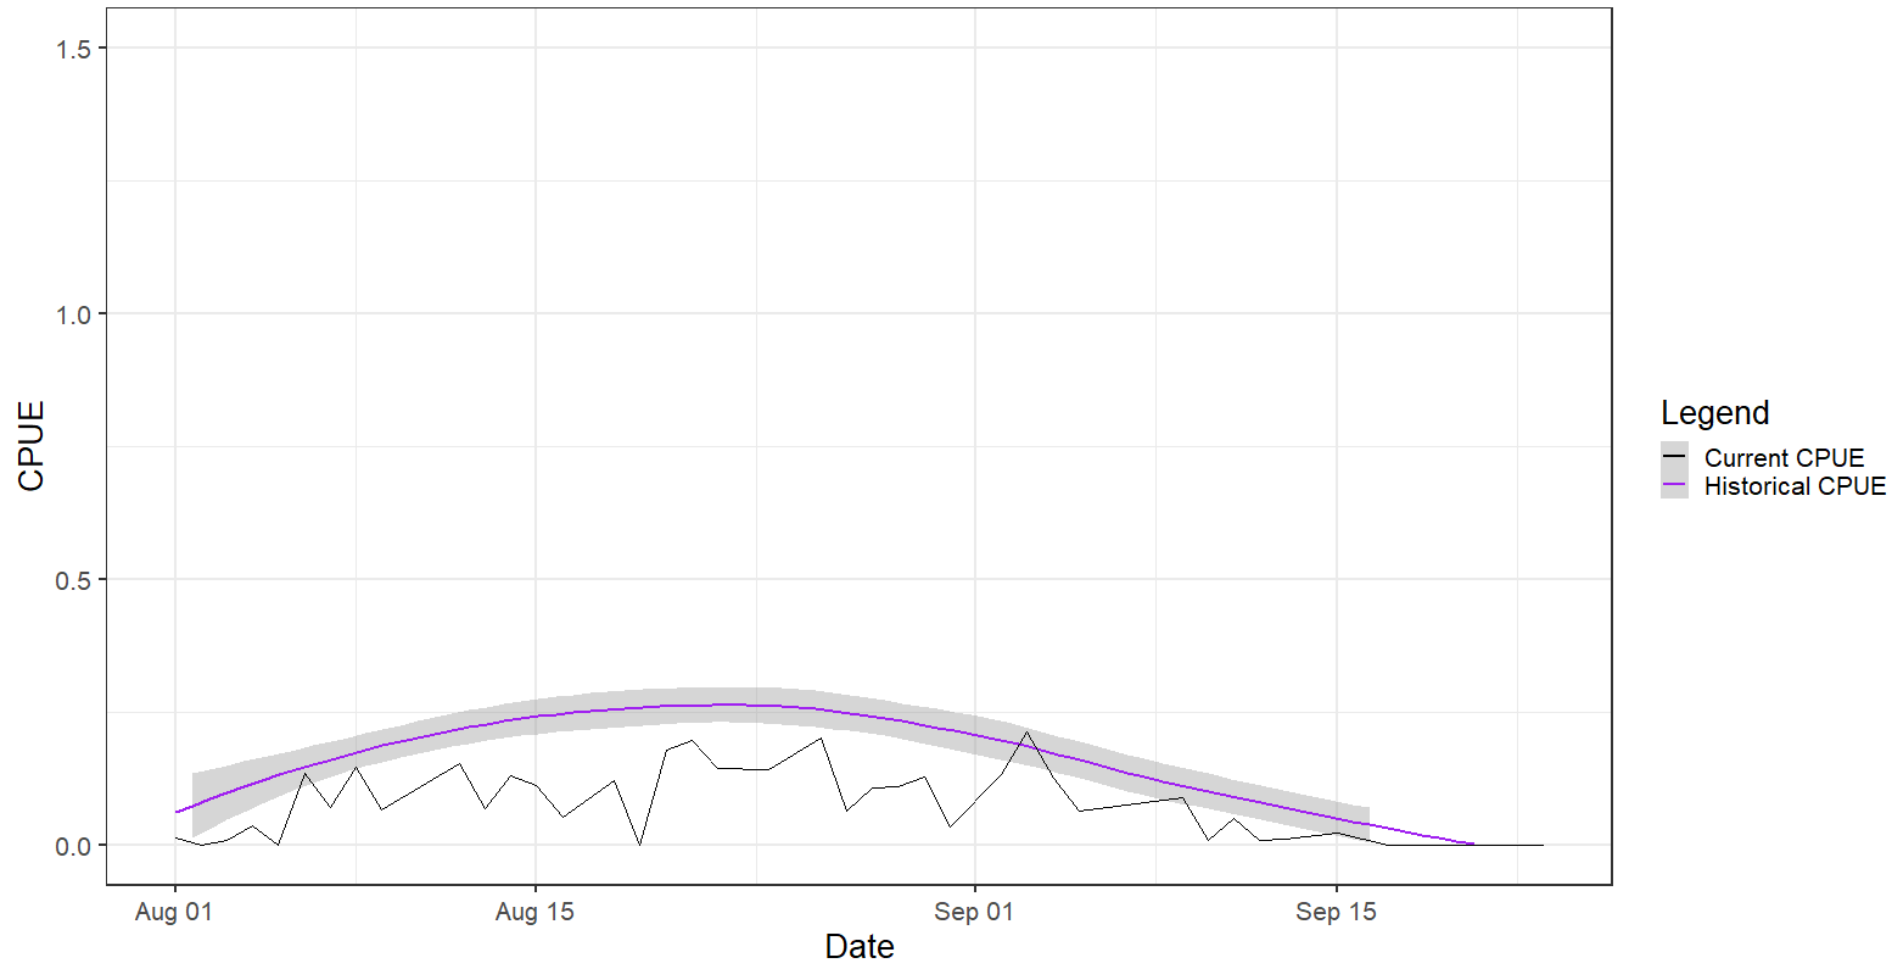

*** Set to close on 9/30**

MA-9 Pink

Area 09 Pinks CPUE Comparison

* Set to close on 9/30

MA-10 Coho

Area 10 Coho CPUE Comparison

*** Coho open through 10/31**

MA-10 Pink

Area 10 Pinks CPUE Comparison

* Coho open through 10/31

MA-11 Coho

Area 11 Coho CPUE Comparison

MA-11 Pink

Area 11 Pinks CPUE Comparison

Questions/Comments?