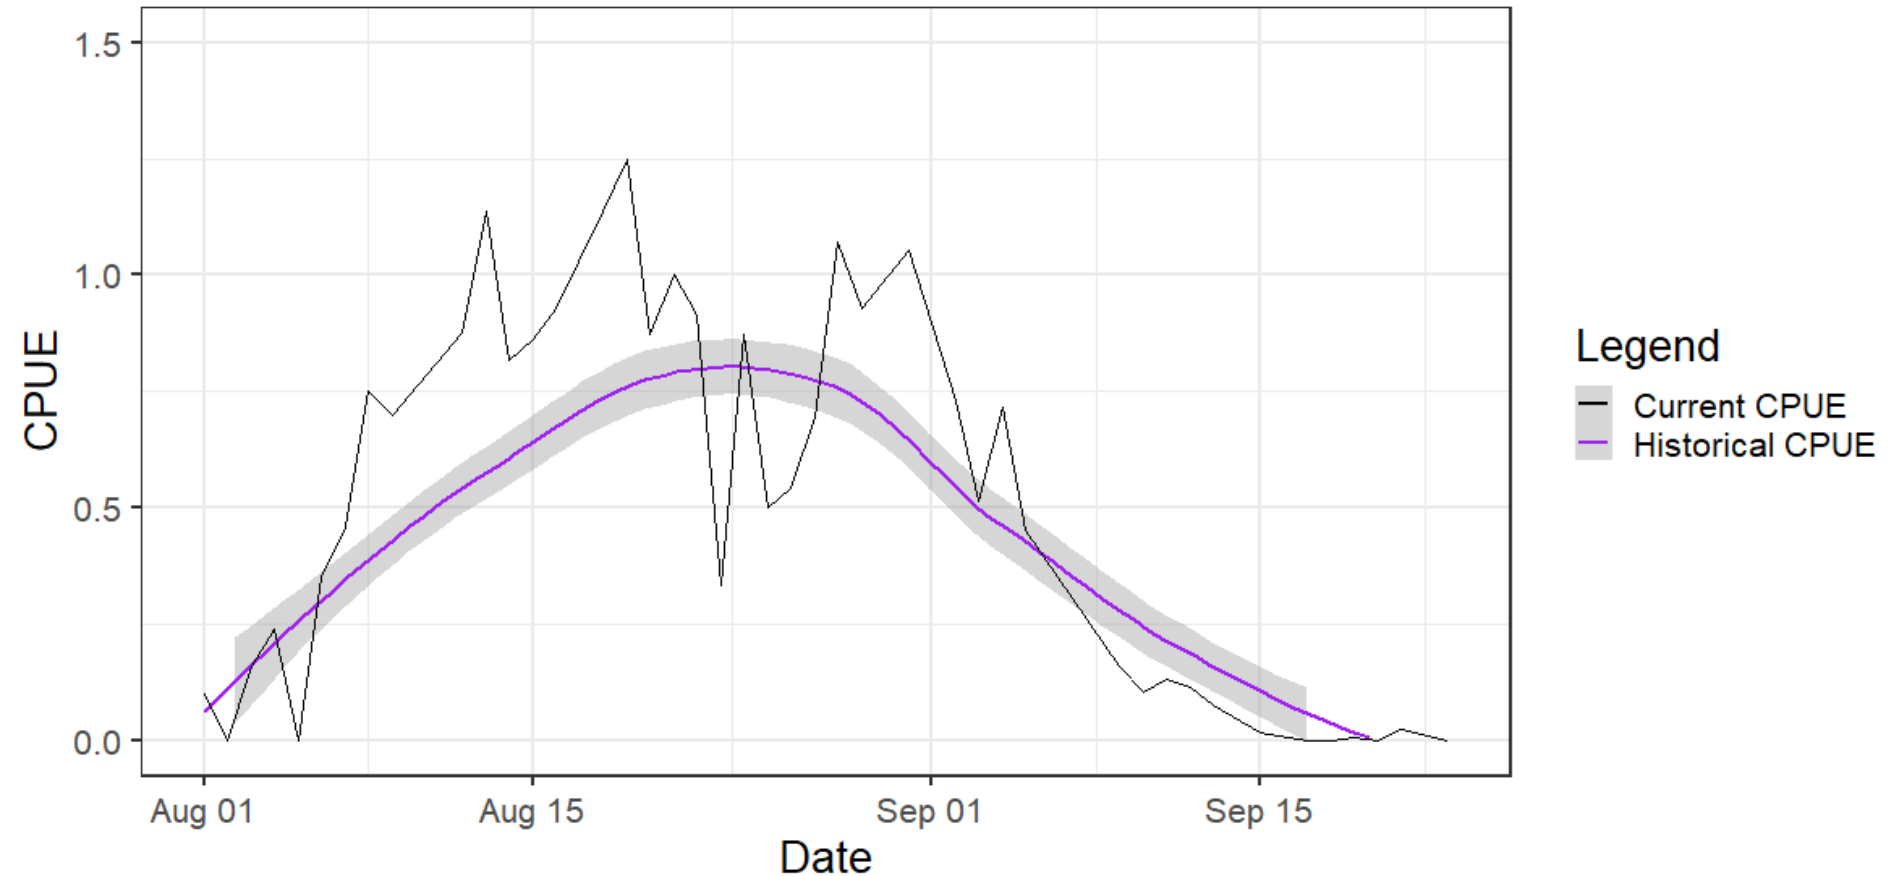

*** Closed on 9/19**

8-2 Pink

Area 82 Pinks CPUE Comparison

Legend

- Current CPUE
- Historical CPUE

*** Closed on 9/19**

MA-9 Coho

Area 09 Coho CPUE Comparison

*** Set to close on 9/30**

MA-9 Pink

Area 09 Pinks CPUE Comparison

* Set to close on 9/30

MA-10 Coho

Area 10 Coho CPUE Comparison

*** Coho open through 10/31**

MA-10 Pink