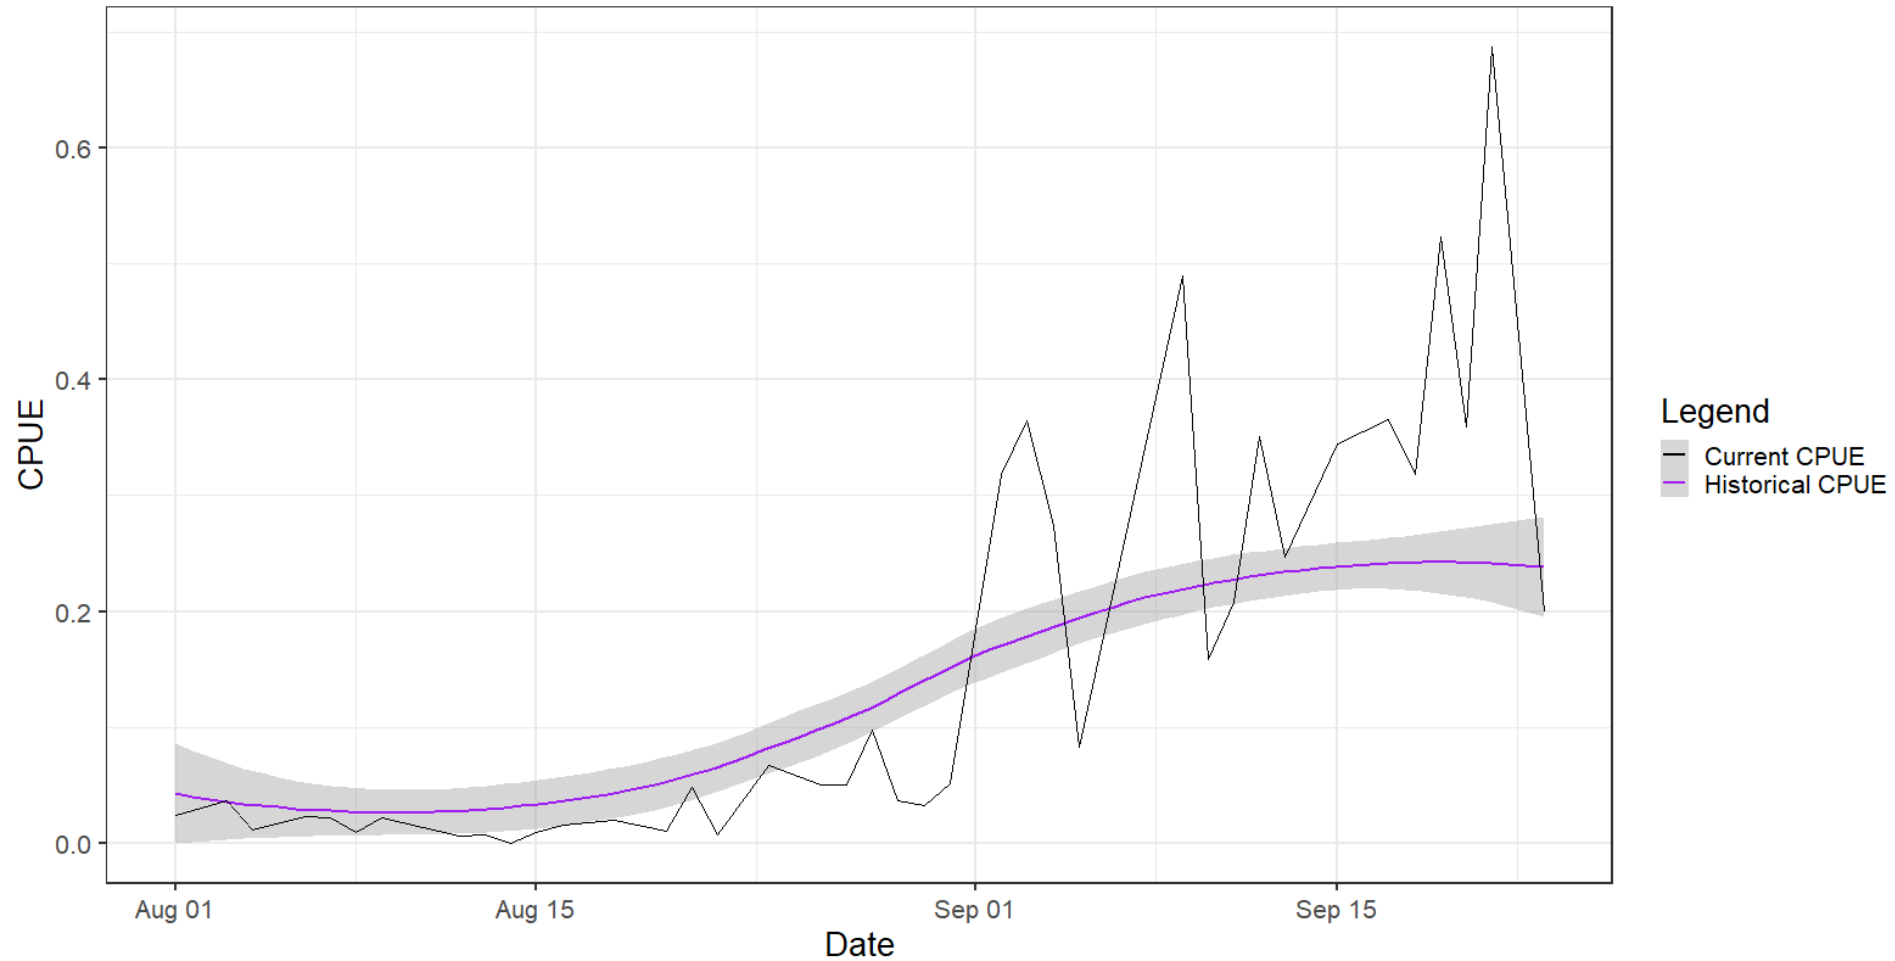

*** Set to close on 9/30**

MA-9 Pink

Area 09 Pinks CPUE Comparison

* Set to close on 9/30

MA-10 Coho

Area 10 Coho CPUE Comparison

*** Coho open through 10/31**

MA-10 Pink

Area 10 Pinks CPUE Comparison

* Coho open through 10/31

MA-11 Coho

Area 11 Coho CPUE Comparison

MA-11 Pink

Area 11 Pinks CPUE Comparison

Questions/Comments?