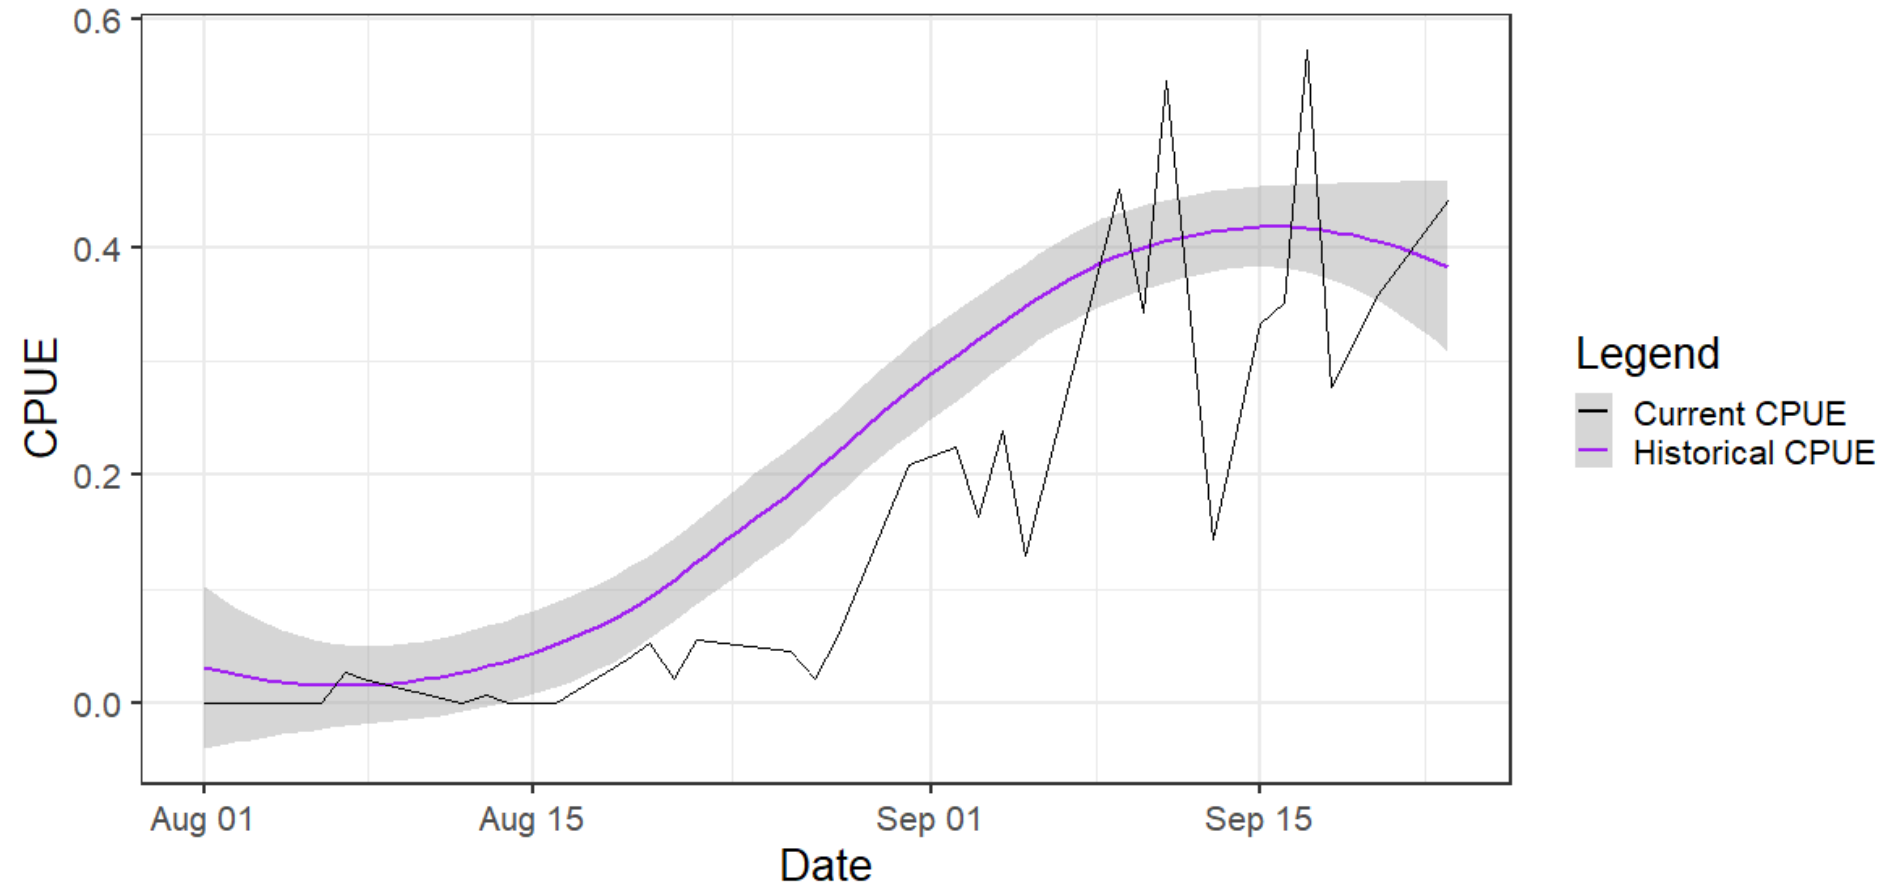

PS Rec Updates

September 24, 2021

MA-5 Coho

Area 05 Coho CPUE Comparison

*** Set to close on 9/30**

MA-6 Coho

Area 06 Coho CPUE Comparison

*** Set to close on 9/30**

MA-8.1 Coho

Area 81 Coho CPUE Comparison

*** Closed on 9/19**

MA-8.2 Coho

Area 82 Coho CPUE Comparison

*** Closed on 9/19**

8-1 Pink

Area 81 Pinks CPUE Comparison