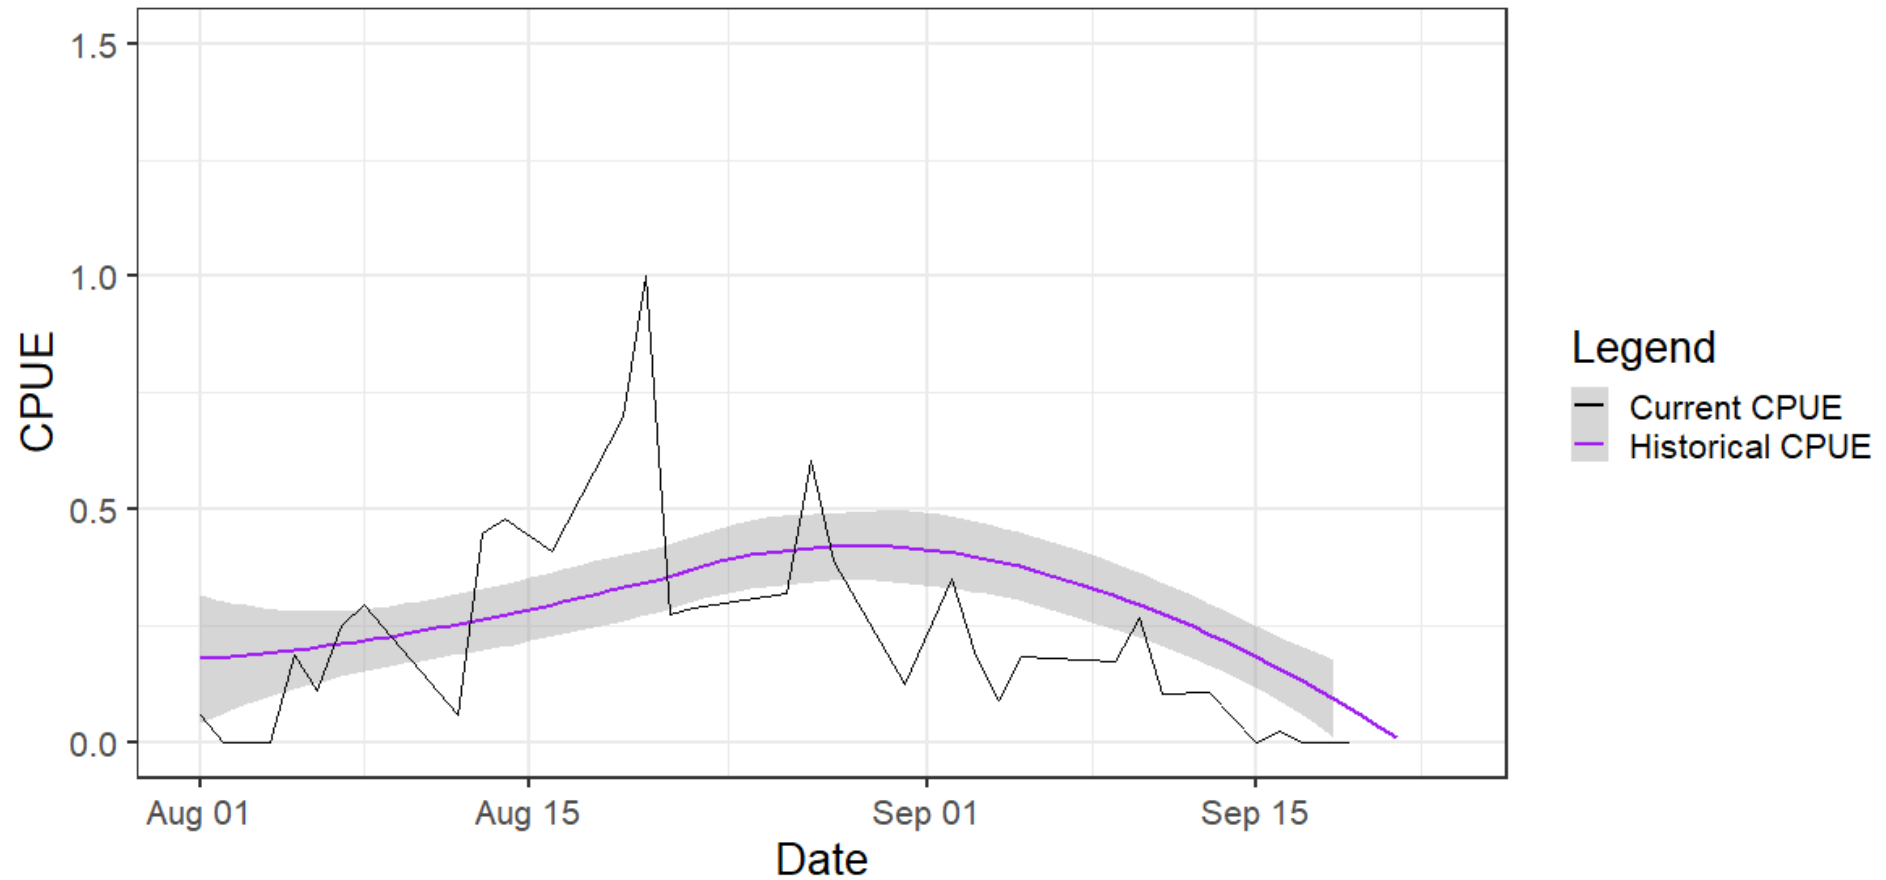

MA-8.1 Coho

Area 81 Coho CPUE Comparison

*** Closed on 9/19**

MA-8.2 Coho

Area 82 Coho CPUE Comparison

*** Closed on 9/19**

8-1 Pink

Area 81 Pinks CPUE Comparison

*** Closed on 9/19**

8-2 Pink

Area 82 Pinks CPUE Comparison

Legend

- Current CPUE
- Historical CPUE

*** Closed on 9/19**

MA-9 Coho

Area 09 Coho CPUE Comparison