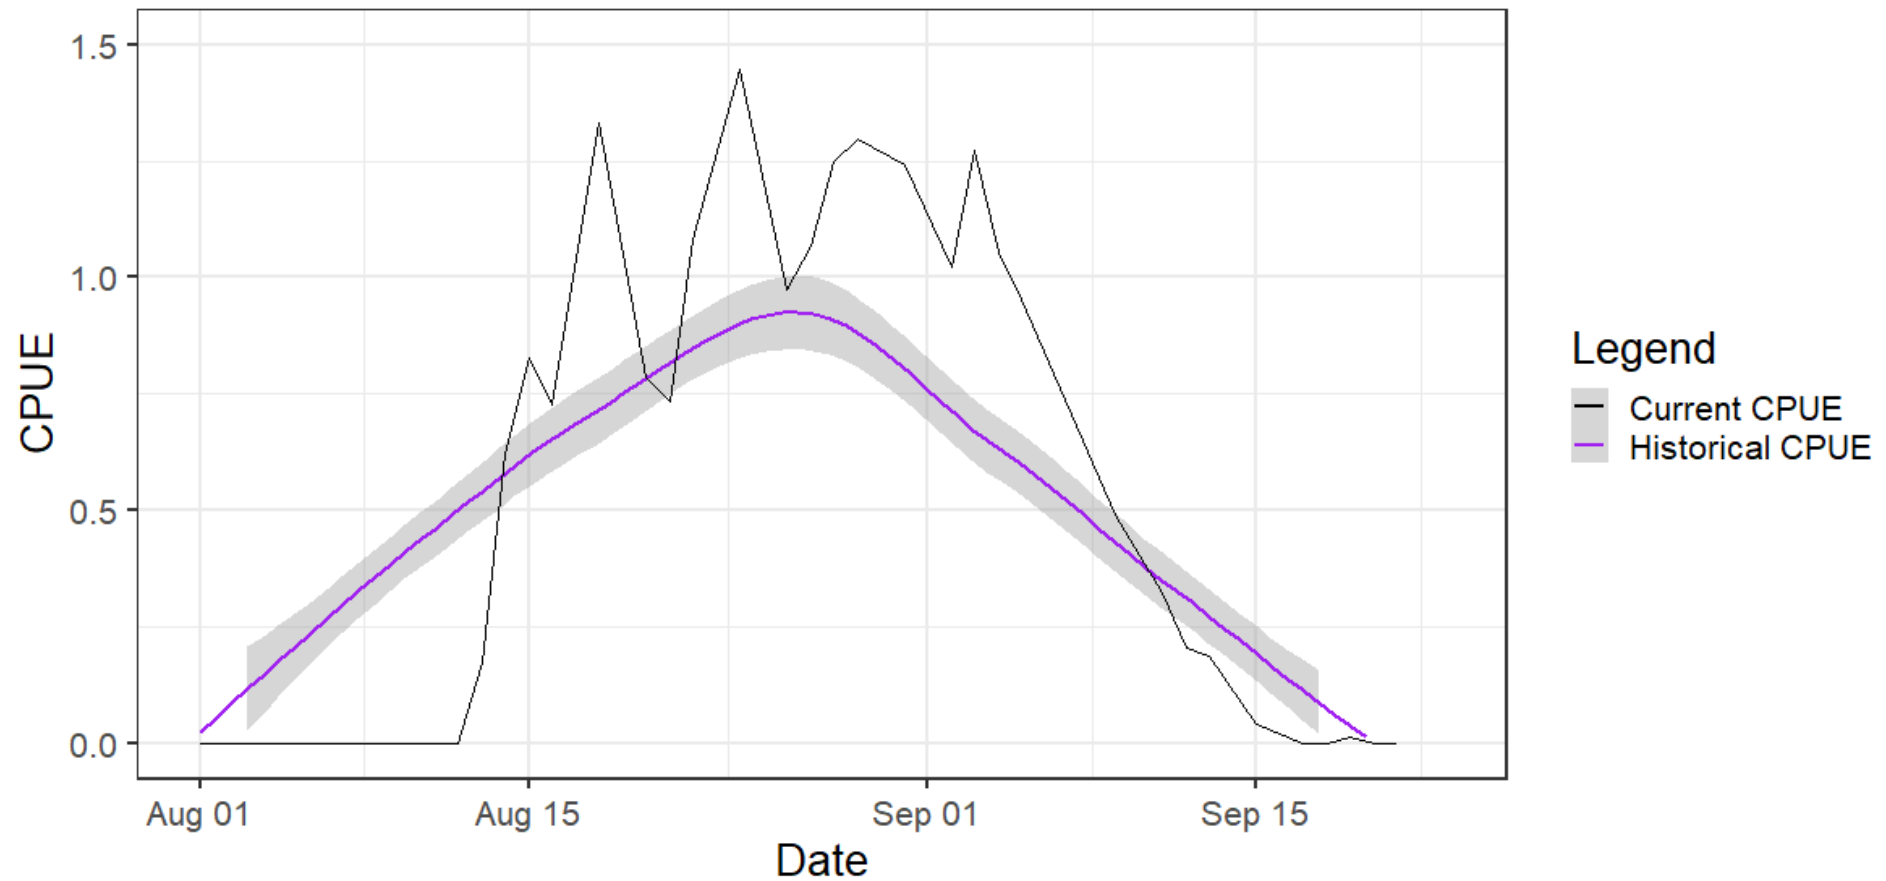

MA-8.1 Coho

Area 81 Coho CPUE Comparison

*** Closed on 9/19**

MA-8.2 Coho

Area 82 Coho CPUE Comparison

*** Closed on 9/19**

8-1 Pink

Area 81 Pinks CPUE Comparison

*** Closed on 9/19**

8-2 Pink

Area 82 Pinks CPUE Comparison

Legend

- Current CPUE
- Historical CPUE

*** Closed on 9/19**

MA-9 Coho

Area 09 Coho CPUE Comparison