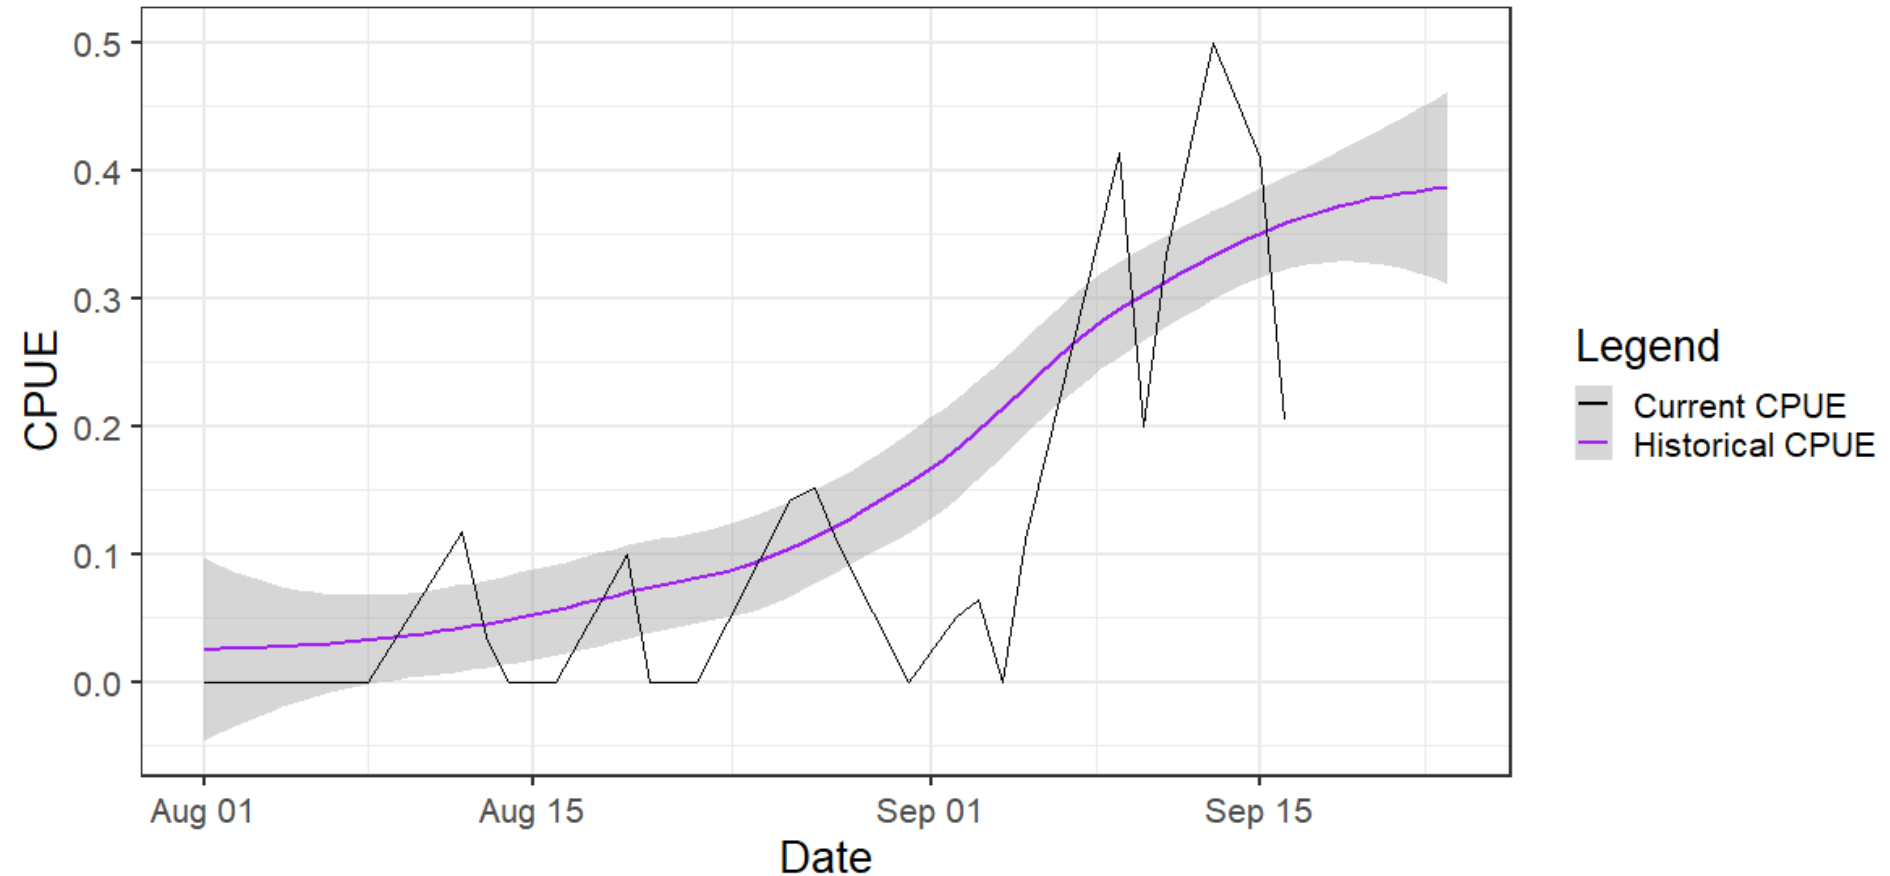

PS Rec Updates

September 24, 2021

MA-5 Coho

Area 05 Coho CPUE Comparison

*** Set to close on 9/30**

MA-6 Coho

Area 06 Coho CPUE Comparison

*** Set to close on 9/30**

MA-8.1 Coho

Area 81 Coho CPUE Comparison

*** Closed on 9/19**

MA-8.2 Coho

Area 82 Coho CPUE Comparison

*** Closed on 9/19**

8-1 Pink

Area 81 Pinks CPUE Comparison