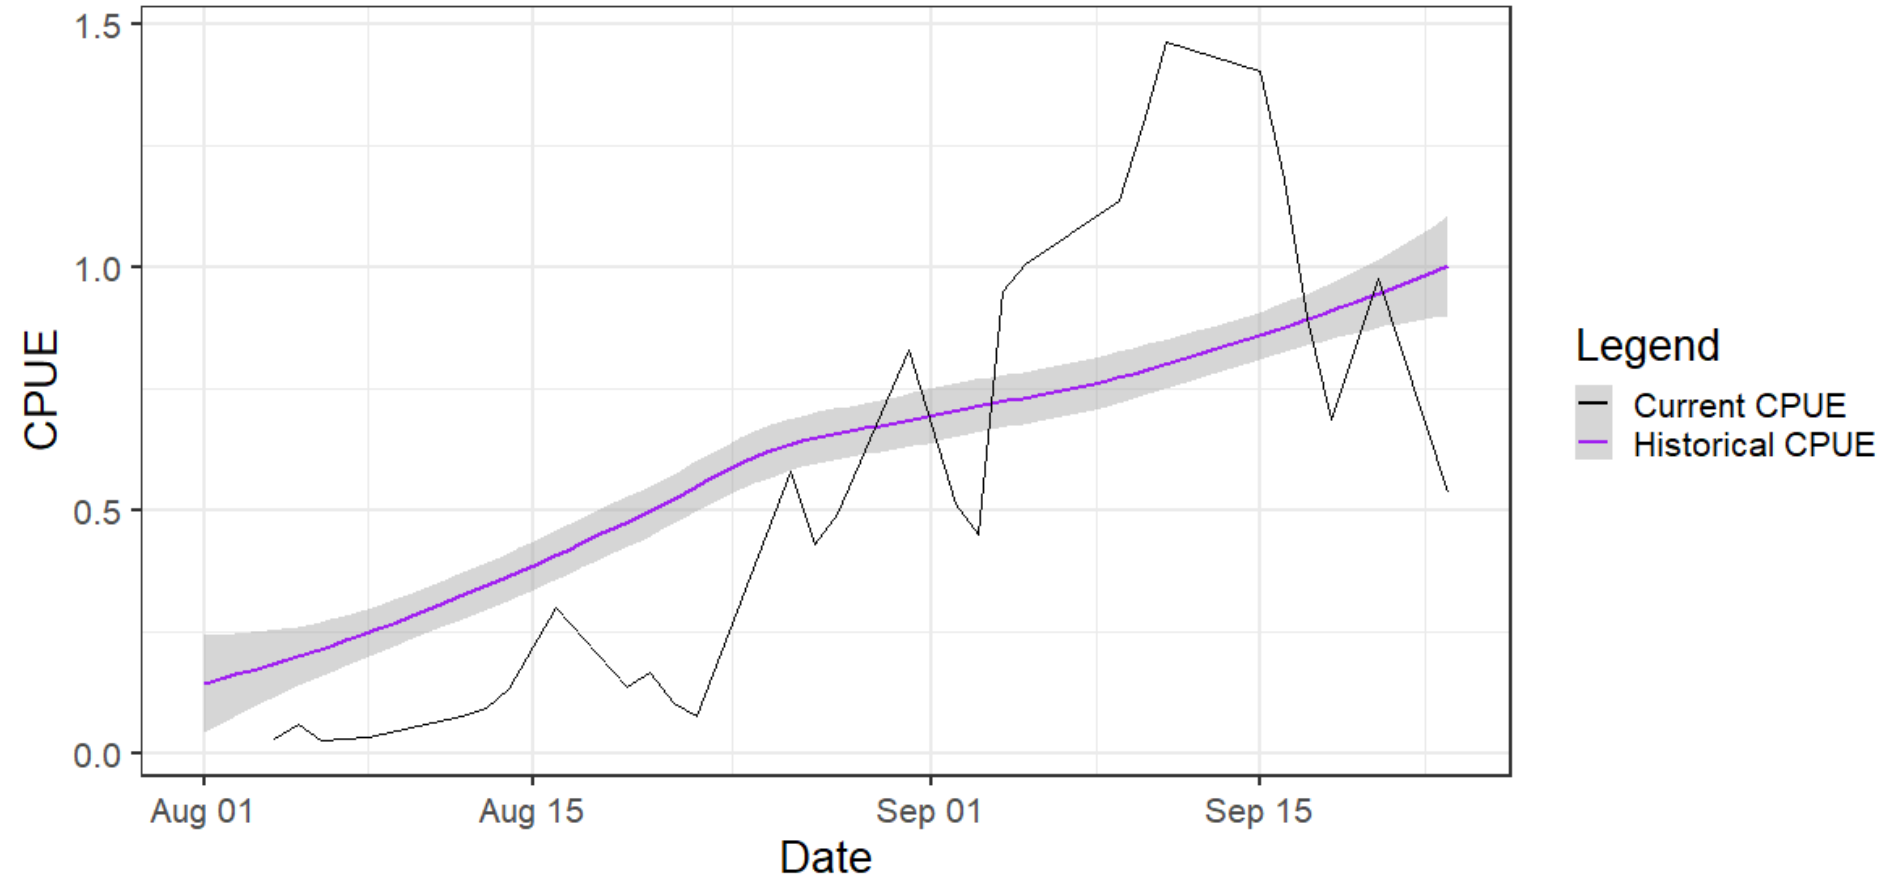

PS Rec Updates

September 24, 2021

MA-5 Coho

Area 05 Coho CPUE Comparison

*** Set to close on 9/30**

MA-6 Coho

Area 06 Coho CPUE Comparison

*** Set to close on 9/30**

MA-8.1 Coho

Area 81 Coho CPUE Comparison

*** Closed on 9/19**

MA-8.2 Coho

Area 82 Coho CPUE Comparison

*** Closed on 9/19**

8-1 Pink

Area 81 Pinks CPUE Comparison