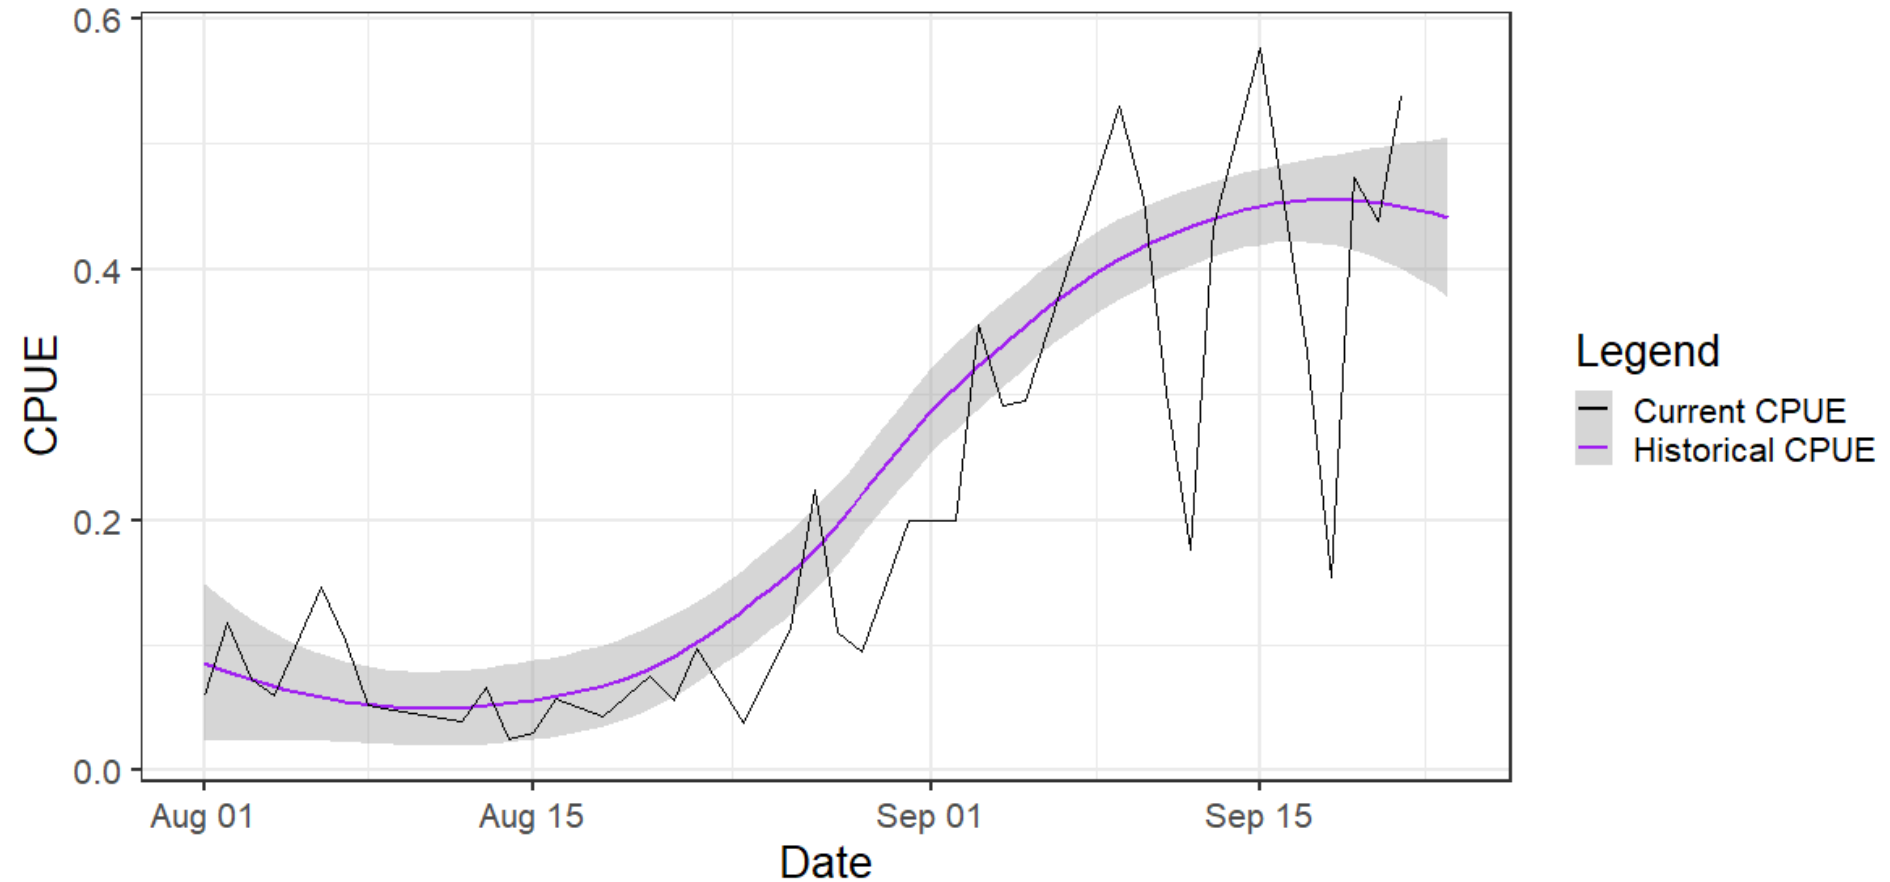

*** Closed on 9/19**

8-2 Pink

Area 82 Pinks CPUE Comparison

Legend

- Current CPUE
- Historical CPUE

*** Closed on 9/19**

MA-9 Coho

Area 09 Coho CPUE Comparison

*** Set to close on 9/30**

MA-9 Pink

Area 09 Pinks CPUE Comparison

* Set to close on 9/30

MA-10 Coho

Area 10 Coho CPUE Comparison

*** Coho open through 10/31**

MA-10 Pink