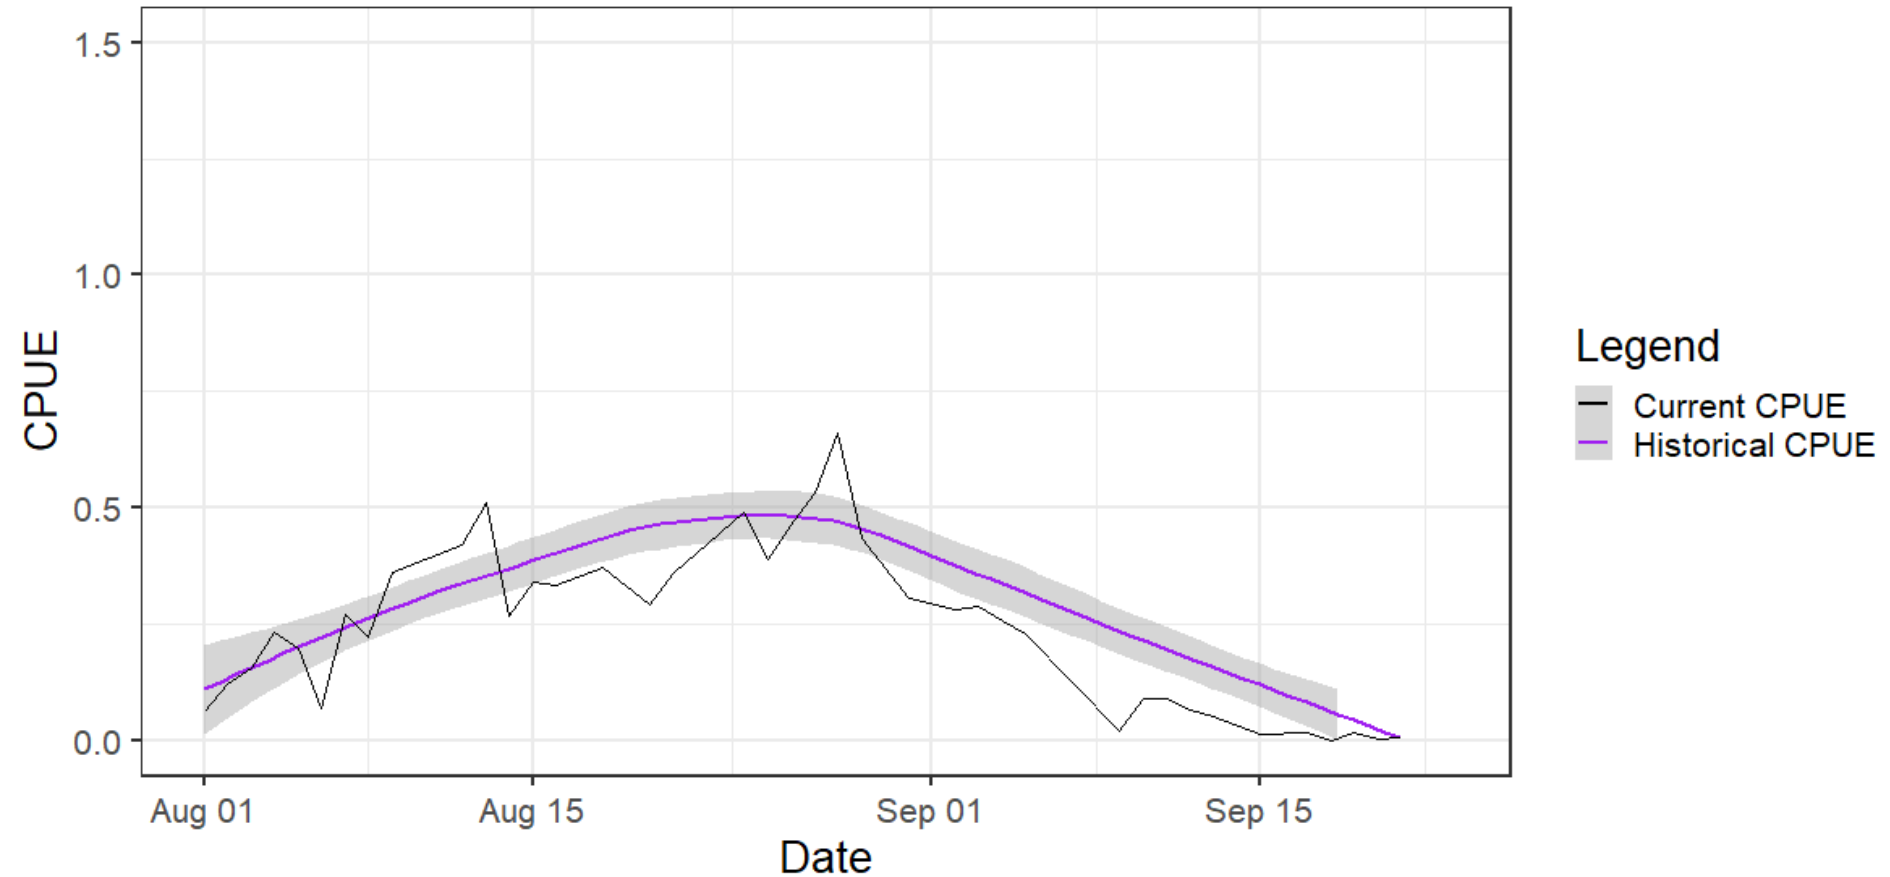

*** Set to close on 9/30**

MA-9 Pink

Area 09 Pinks CPUE Comparison

* Set to close on 9/30

MA-10 Coho

Area 10 Coho CPUE Comparison

*** Coho open through 10/31**

MA-10 Pink

Area 10 Pinks CPUE Comparison

* Coho open through 10/31

MA-11 Coho

Area 11 Coho CPUE Comparison

MA-11 Pink

Area 11 Pinks CPUE Comparison

Questions/Comments?