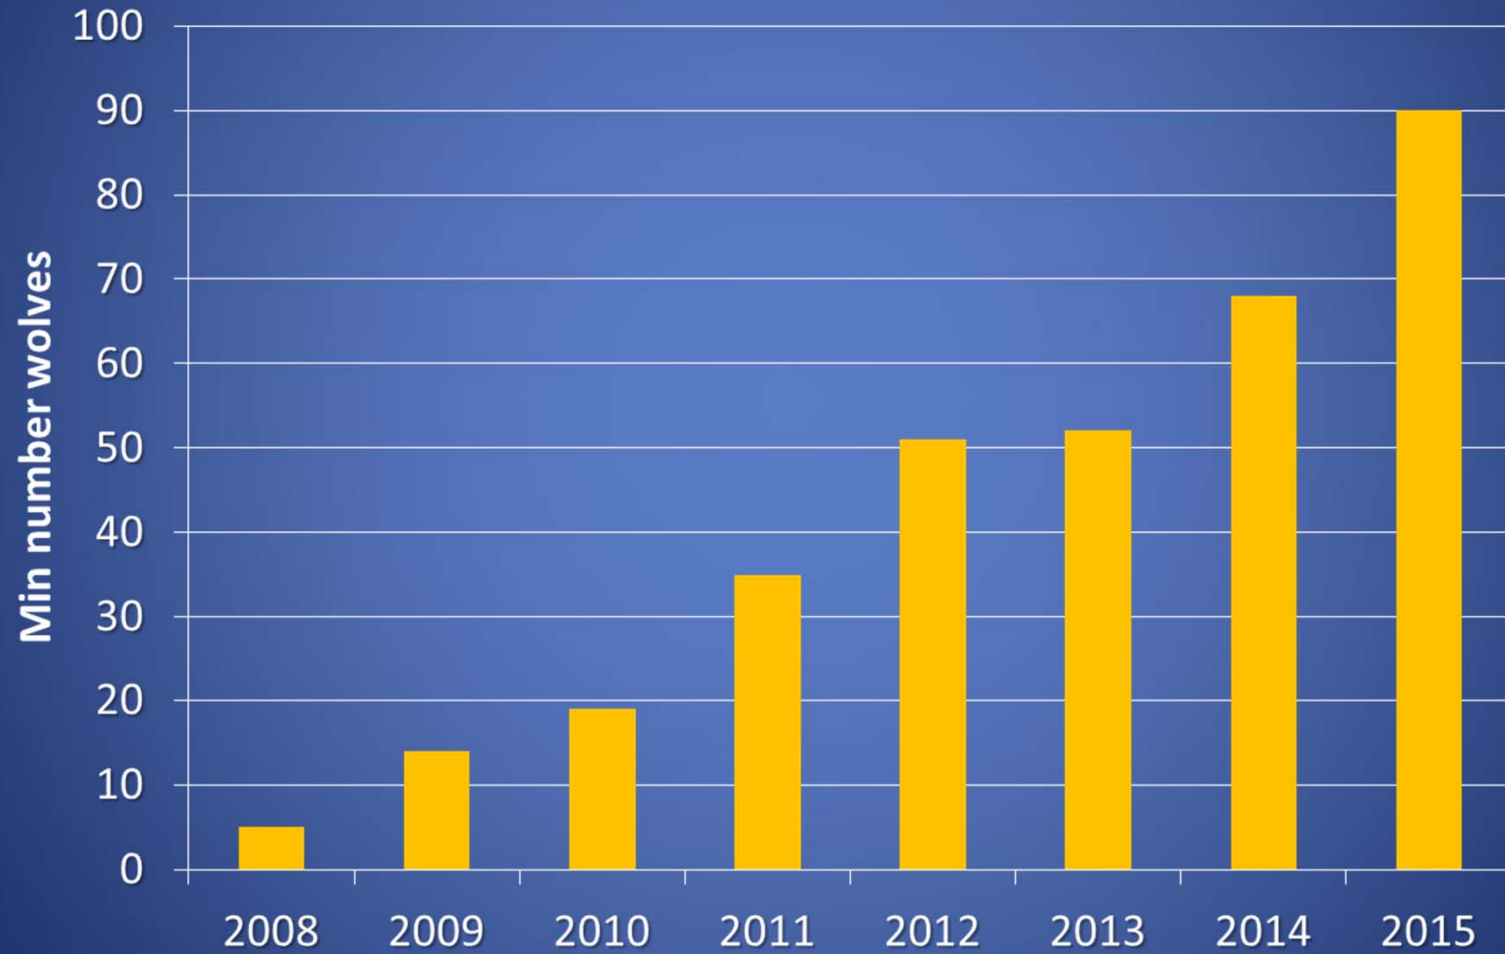

Trend in Minimum Number of Wolves