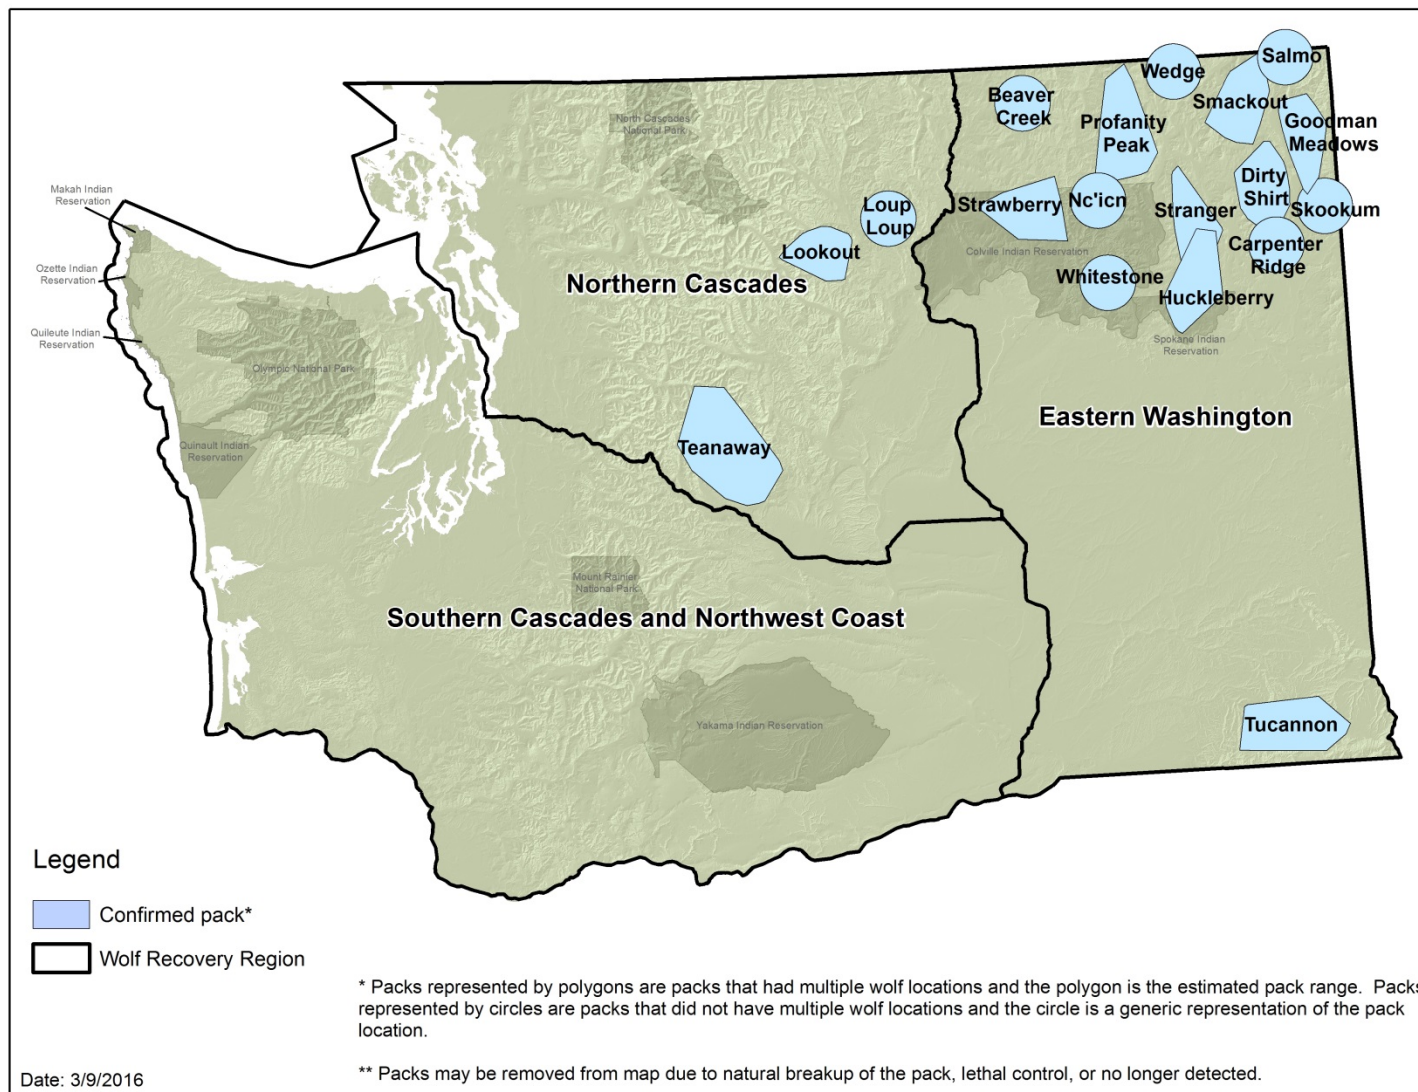

# Washington's Known Wolf Packs

As of December 31, 2015