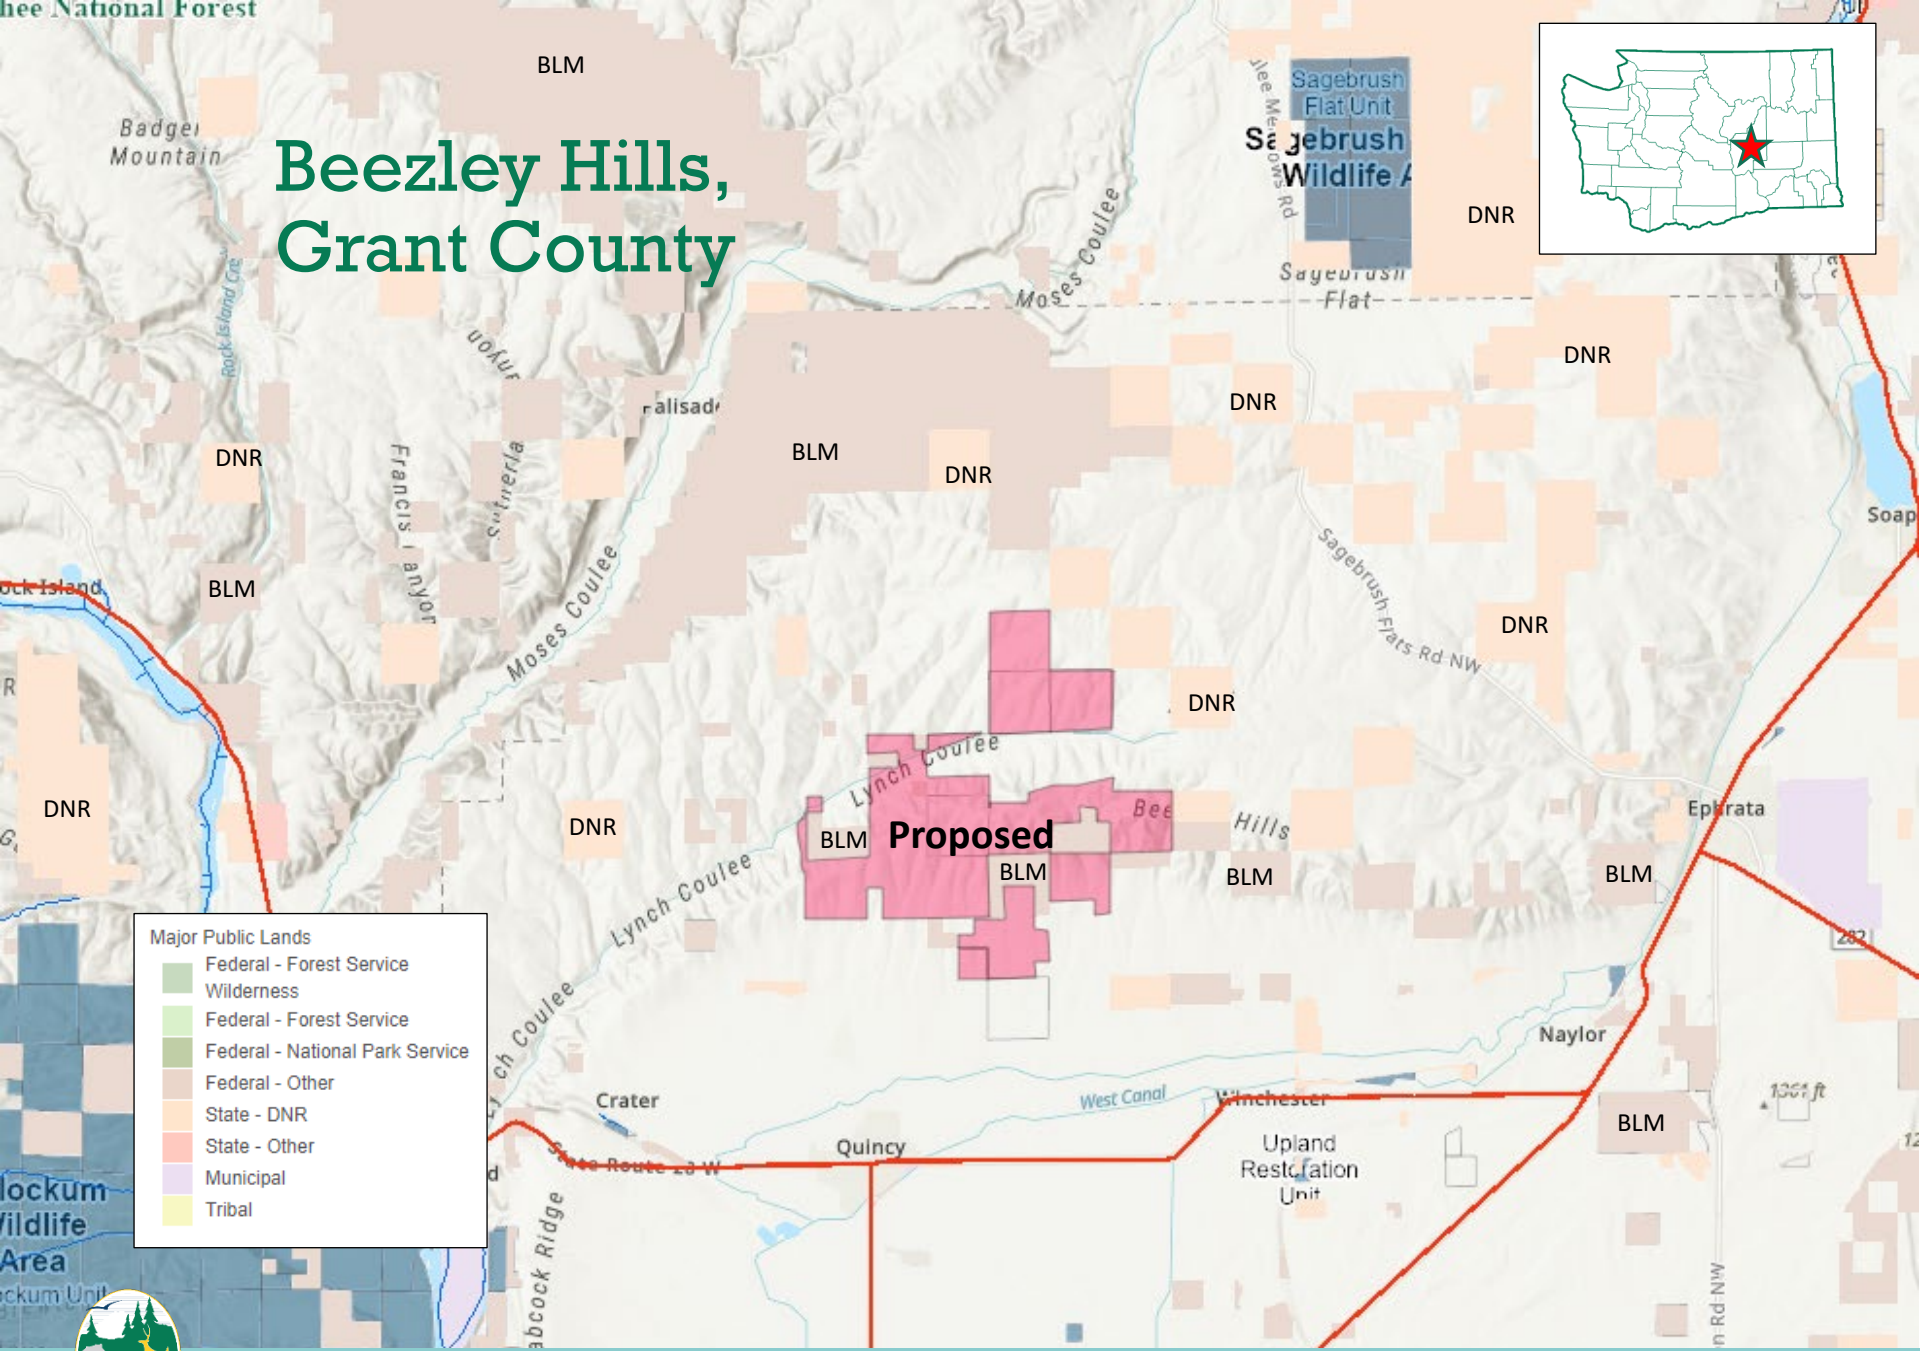

Beezley Hills, Grant County

Major Public Lands

- Federal - Forest Service Wilderness
- Federal - Forest Service
- Federal - National Park Service
- Federal - Other
- State - DNR
- State - Other
- Municipal
- Tribal

Beezley Hills, Grant County

- This project is the proposed acquisition of up to 9,297 acres in the Beezley Hills Unit of the Columbia Basin Wildlife Area.

Beezley Hills, Grant County

- This project would provide habitat on a large tract of shrubsteppe with suitable habitat for pygmy rabbit, greater sage grouse and Washington ground squirrel with current occupation or near occupation of these species.
- Recreational opportunities include mule deer hunting opportunities, as well as upland bird hunting and wildlife viewing.