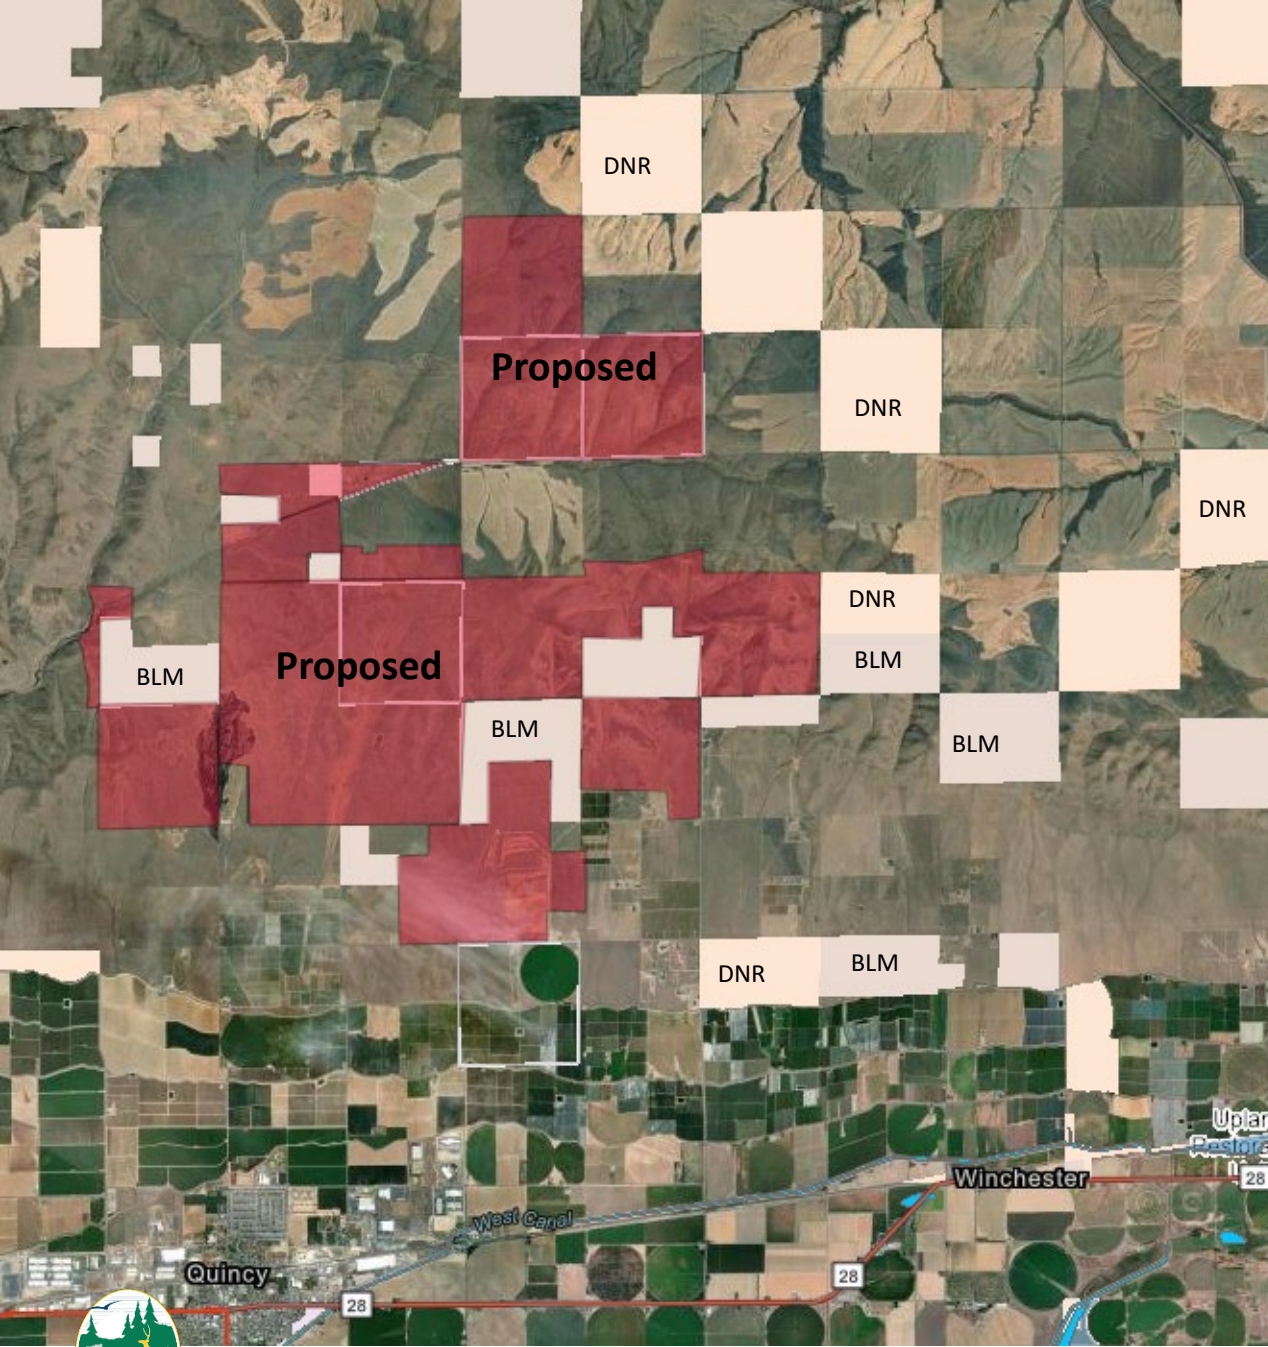

Beezley Hills, Grant County

Major Public Lands

- Federal - Forest Service Wilderness
- Federal - Forest Service
- Federal - National Park Service
- Federal - Other
- State - DNR
- State - Other
- Municipal
- Tribal

Beezley Hills, Grant County

- This project is the proposed acquisition of up to 9,297 acres in the Beezley Hills Unit of the Columbia Basin Wildlife Area.

Beezley Hills, Grant County

- This project would provide habitat on a large tract of shrubsteppe with suitable habitat for pygmy rabbit, greater sage grouse and Washington ground squirrel with current occupation or near occupation of these species.
- Recreational opportunities include mule deer hunting opportunities, as well as upland bird hunting and wildlife viewing.