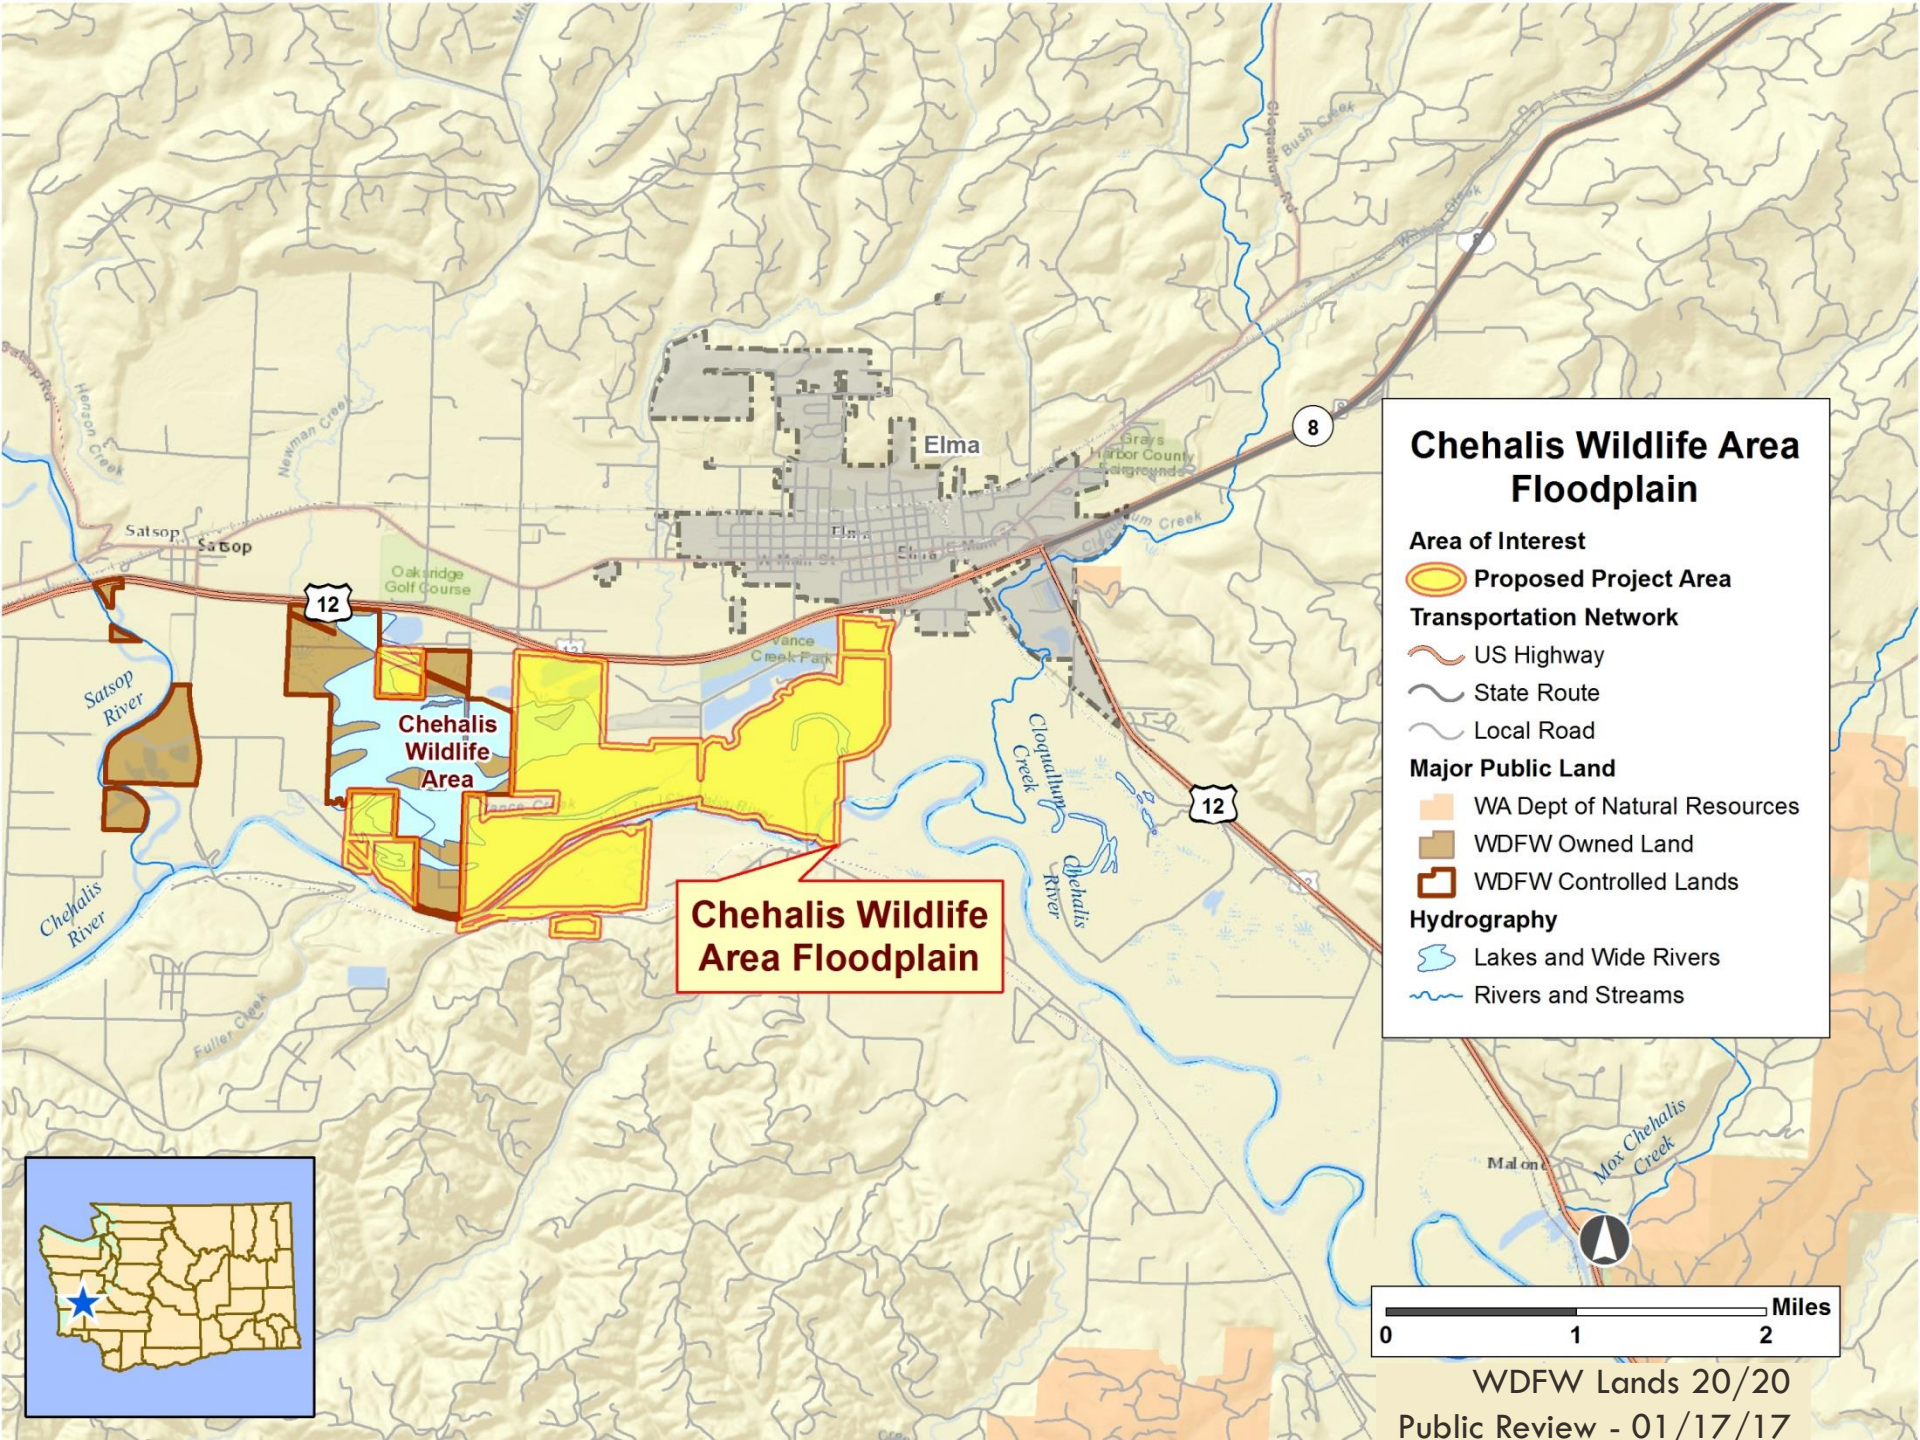

WDFW Lands 20/20 Public Review - 01/17/17

Project Description	This project incorporates wetland and floodplain habitat into the adjacent Chehalis Wildlife Area resulting in increased opportunities for waterfowl hunting and fishing. The area will also provide refuge habitat for salmonids during flood events.
Species /Habitat	<ul style="list-style-type: none">• Bull Trout• Coho Salmon• Waterfowl Concentrations
Project Benefits	Increased opportunities for waterfowl hunting, fishing and provides floodplain protection.

Chehalis Wildlife Area Floodplain

Area of Interest

- Proposed Project Area

Transportation Network

- US Highway
- State Route
- Local Road

Major Public Land

- WA Dept of Natural Resources
- WDFW Owned Land
- WDFW Controlled Lands

Hydrography

- Lakes and Wide Rivers
- Rivers and Streams

Chehalis Wildlife Area Floodplain