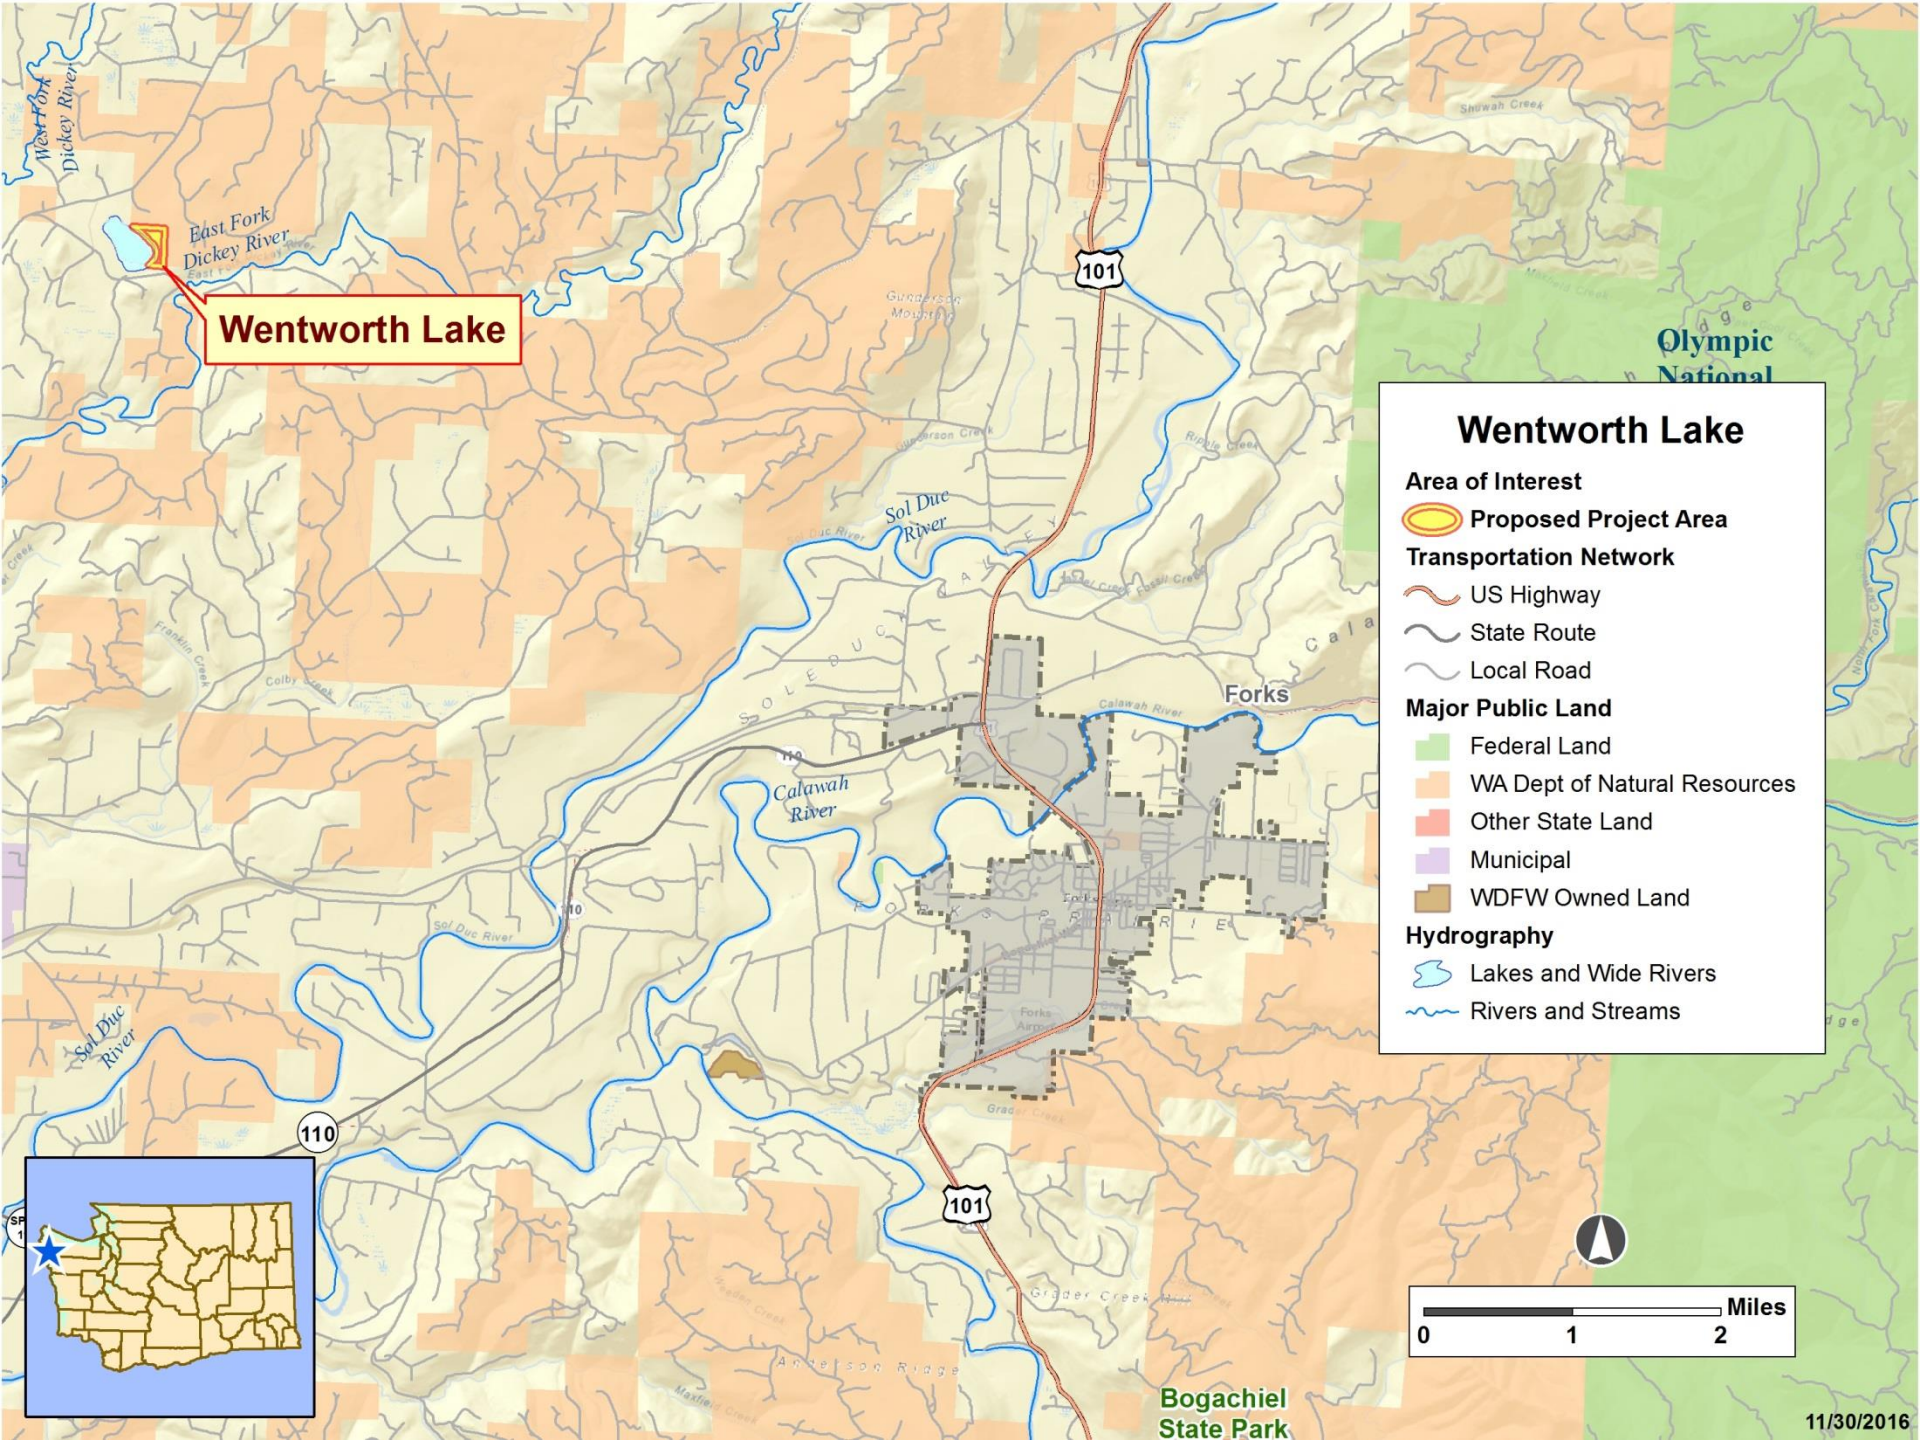

WDFW Lands 20/20  
Public Review - 01/17/17

<p><b>Project Description</b></p>	<p>This property is a donation focusing on water access to Wentworth Lake. This parcel will replace a fishing access site lost on this popular lake two years ago. After acquisition of the parcel, this lake will resume being planted with trout by WDFW.</p>
<p><b>Species /Habitat Benefitted</b></p>	
<p><b>Project Benefits</b></p>	<p>This acquisition will restore fishing access to the only lake planted with trout on the northwest Olympic Peninsula.</p>

**Wentworth Lake**

### Wentworth Lake

- Area of Interest**
  - Proposed Project Area
- Transportation Network**
  - US Highway
  - State Route
  - Local Road
- Major Public Land**
  - Federal Land
  - WA Dept of Natural Resources
  - Other State Land
  - Municipal
  - WDFW Owned Land
- Hydrography**
  - Lakes and Wide Rivers
  - Rivers and Streams