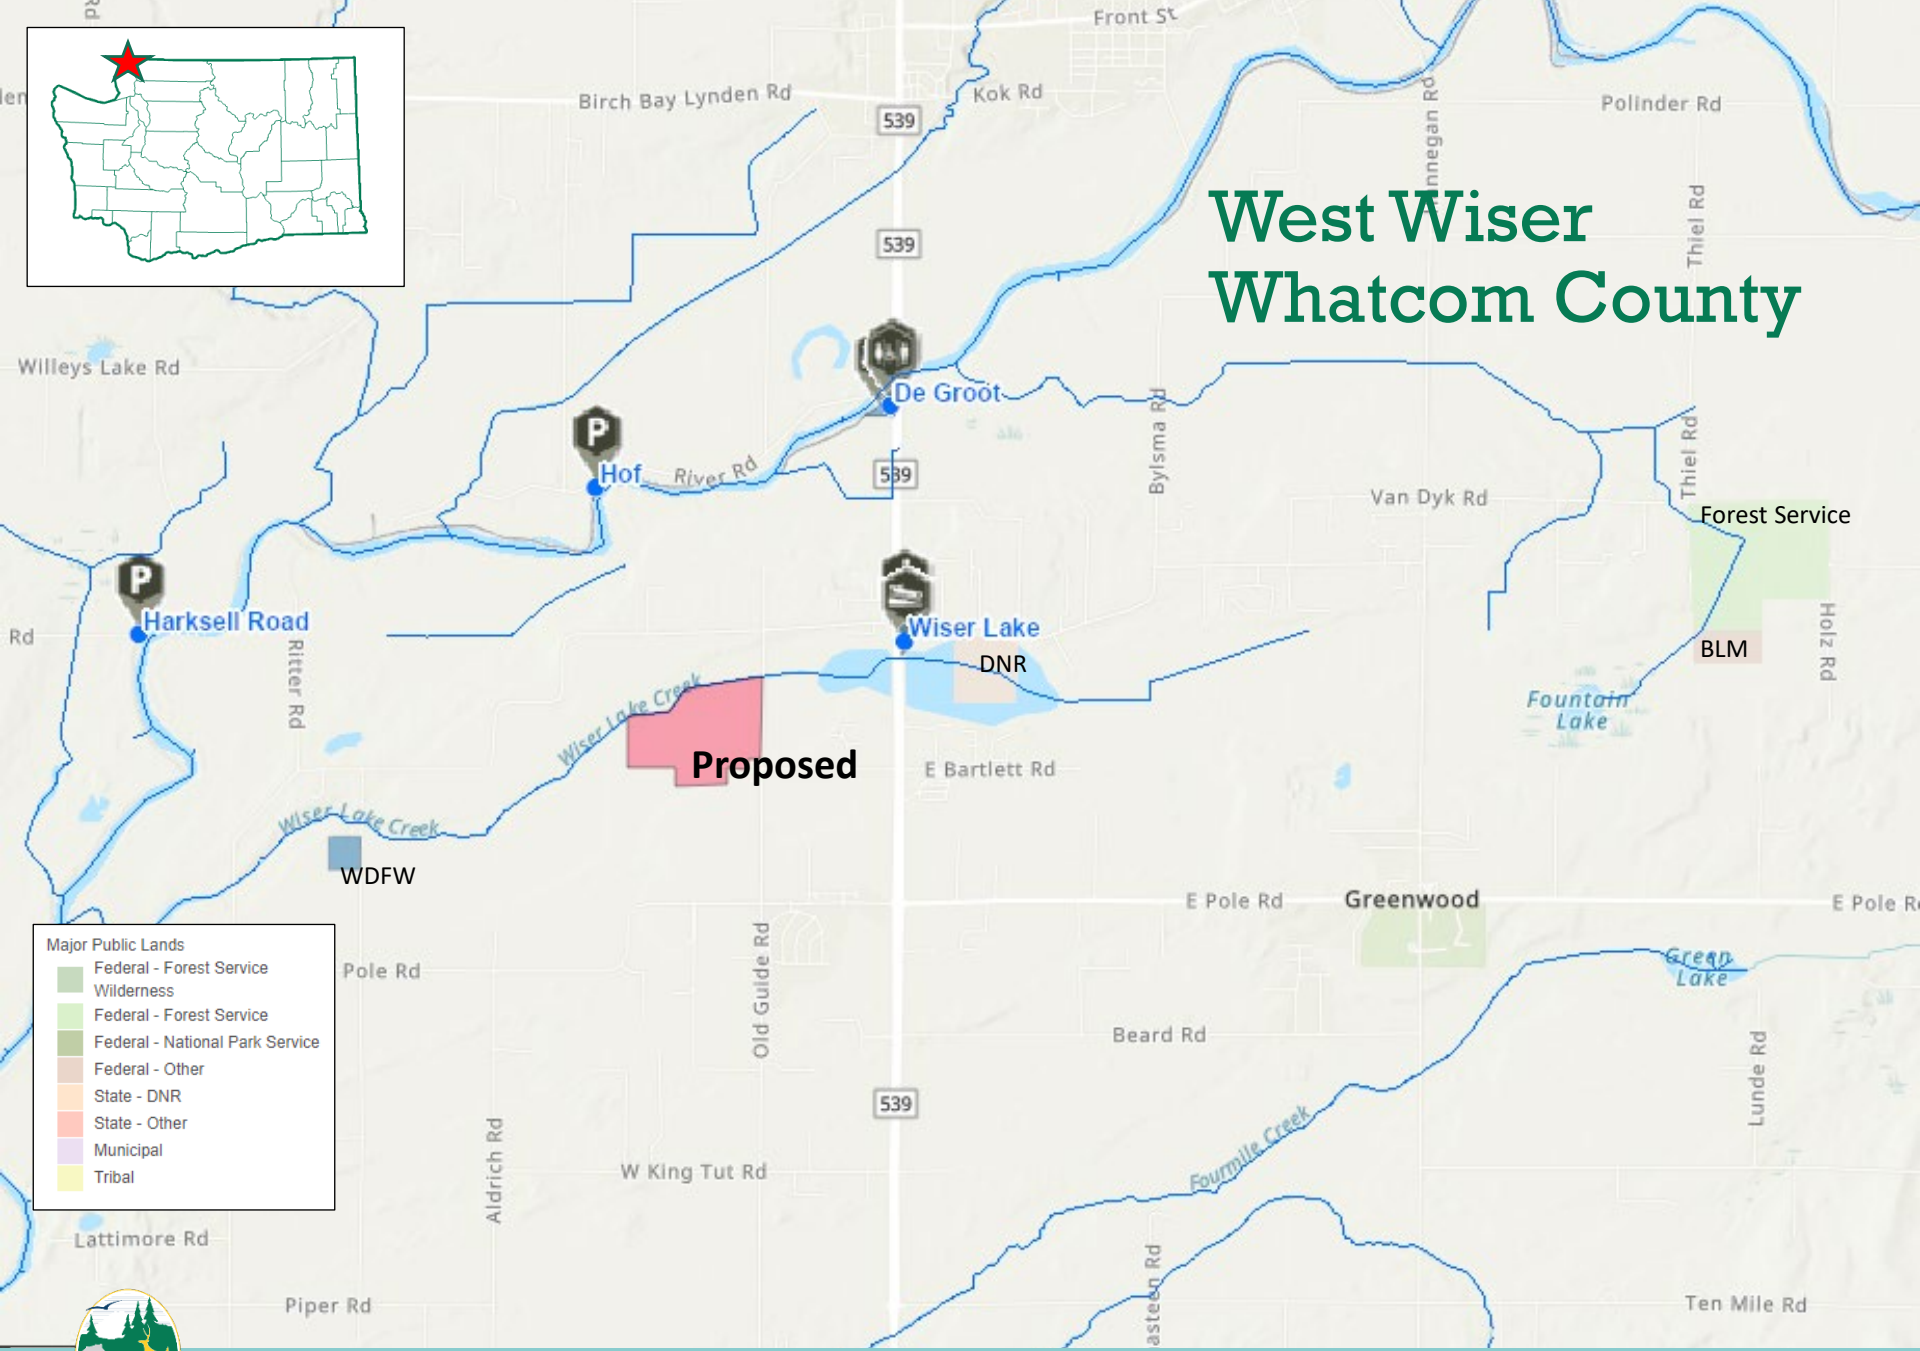

West Wiser Whatcom County

West Wiser, Whatcom County

- This projects consists of the proposed acquisition of 117 acres near the town of Lynden and would be added to the Whatcom Wildlife Area.

West Wiser, Whatcom County

- This proposed project is to conserve public access, improve freshwater wetland habitat for non-game wetland dependent species, manage over wintering waterfowl habitat, as well as provide opportunity to restore seasonal wetland habitats. The larger watershed is an important waterfowl area near a large winter roost for several species of waterfowl.
- The project provides recreational opportunity for waterfowl hunting and wildlife viewing with an opportunity to develop walking paths.