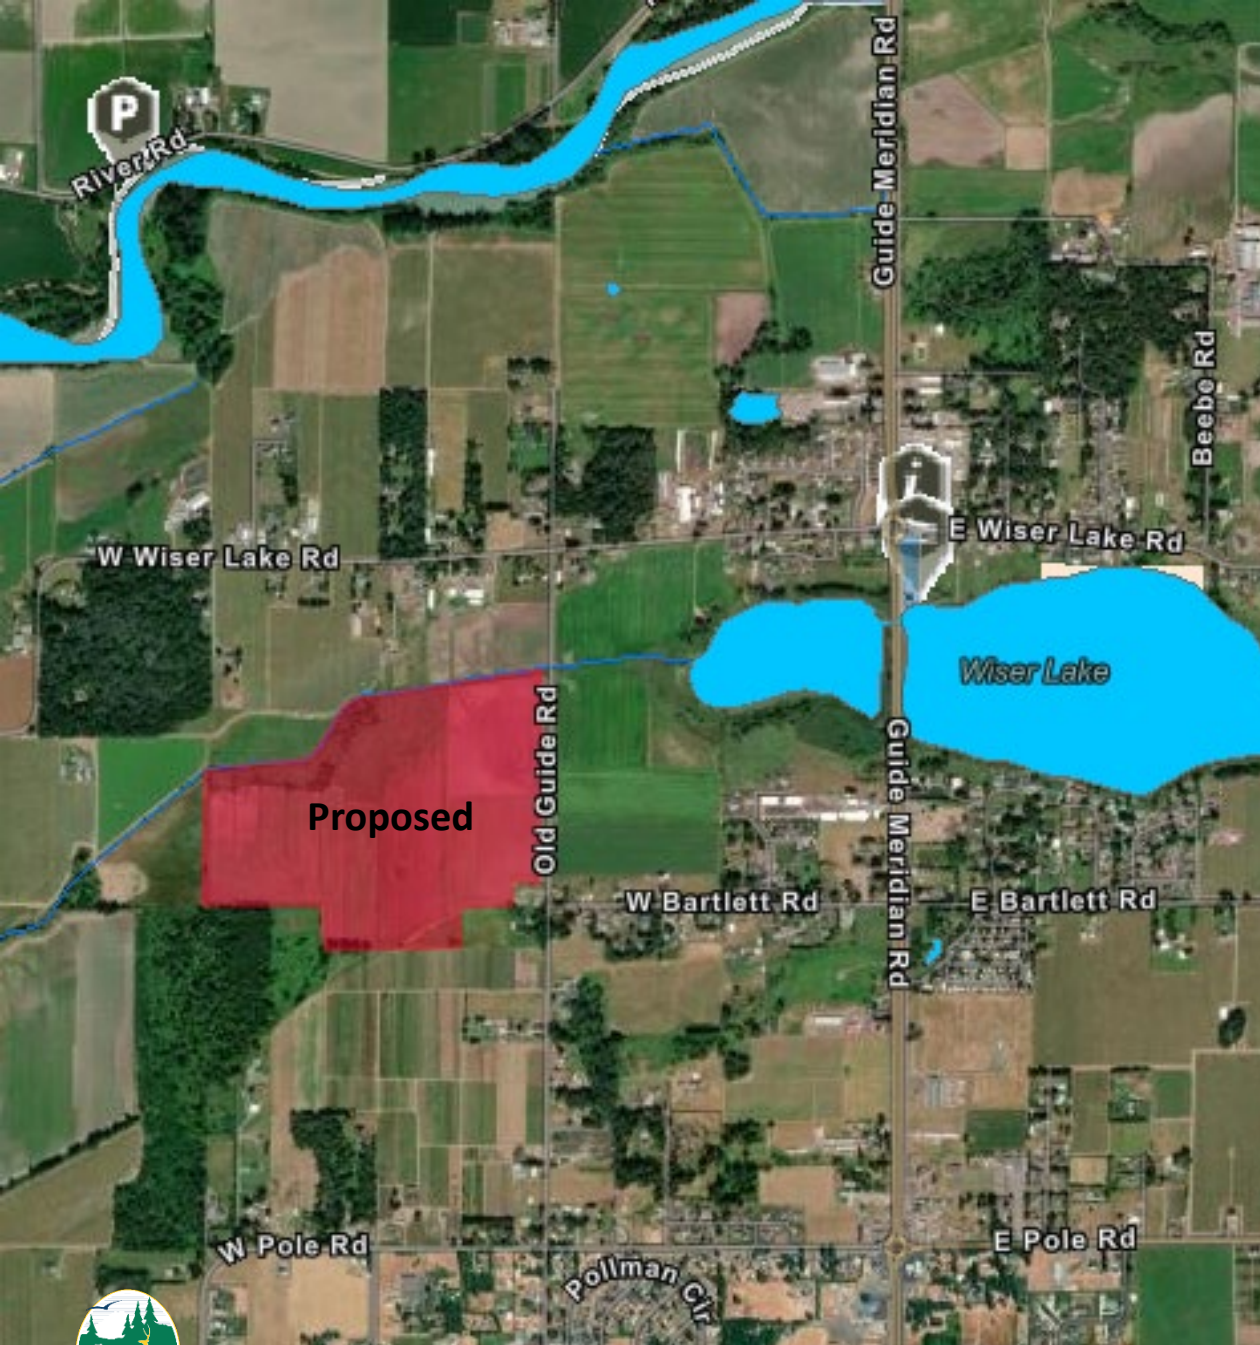

West Wiser Whatcom County

West Wiser, Whatcom County

- This projects consists of the proposed acquisition of 117 acres near the town of Lynden and would be added to the Whatcom Wildlife Area.

West Wiser, Whatcom County

- This proposed project is to conserve public access, improve freshwater wetland habitat for non-game wetland dependent species, manage over wintering waterfowl habitat, as well as provide opportunity to restore seasonal wetland habitats. The larger watershed is an important waterfowl area near a large winter roost for several species of waterfowl.
- The project provides recreational opportunity for waterfowl hunting and wildlife viewing with an opportunity to develop walking paths.