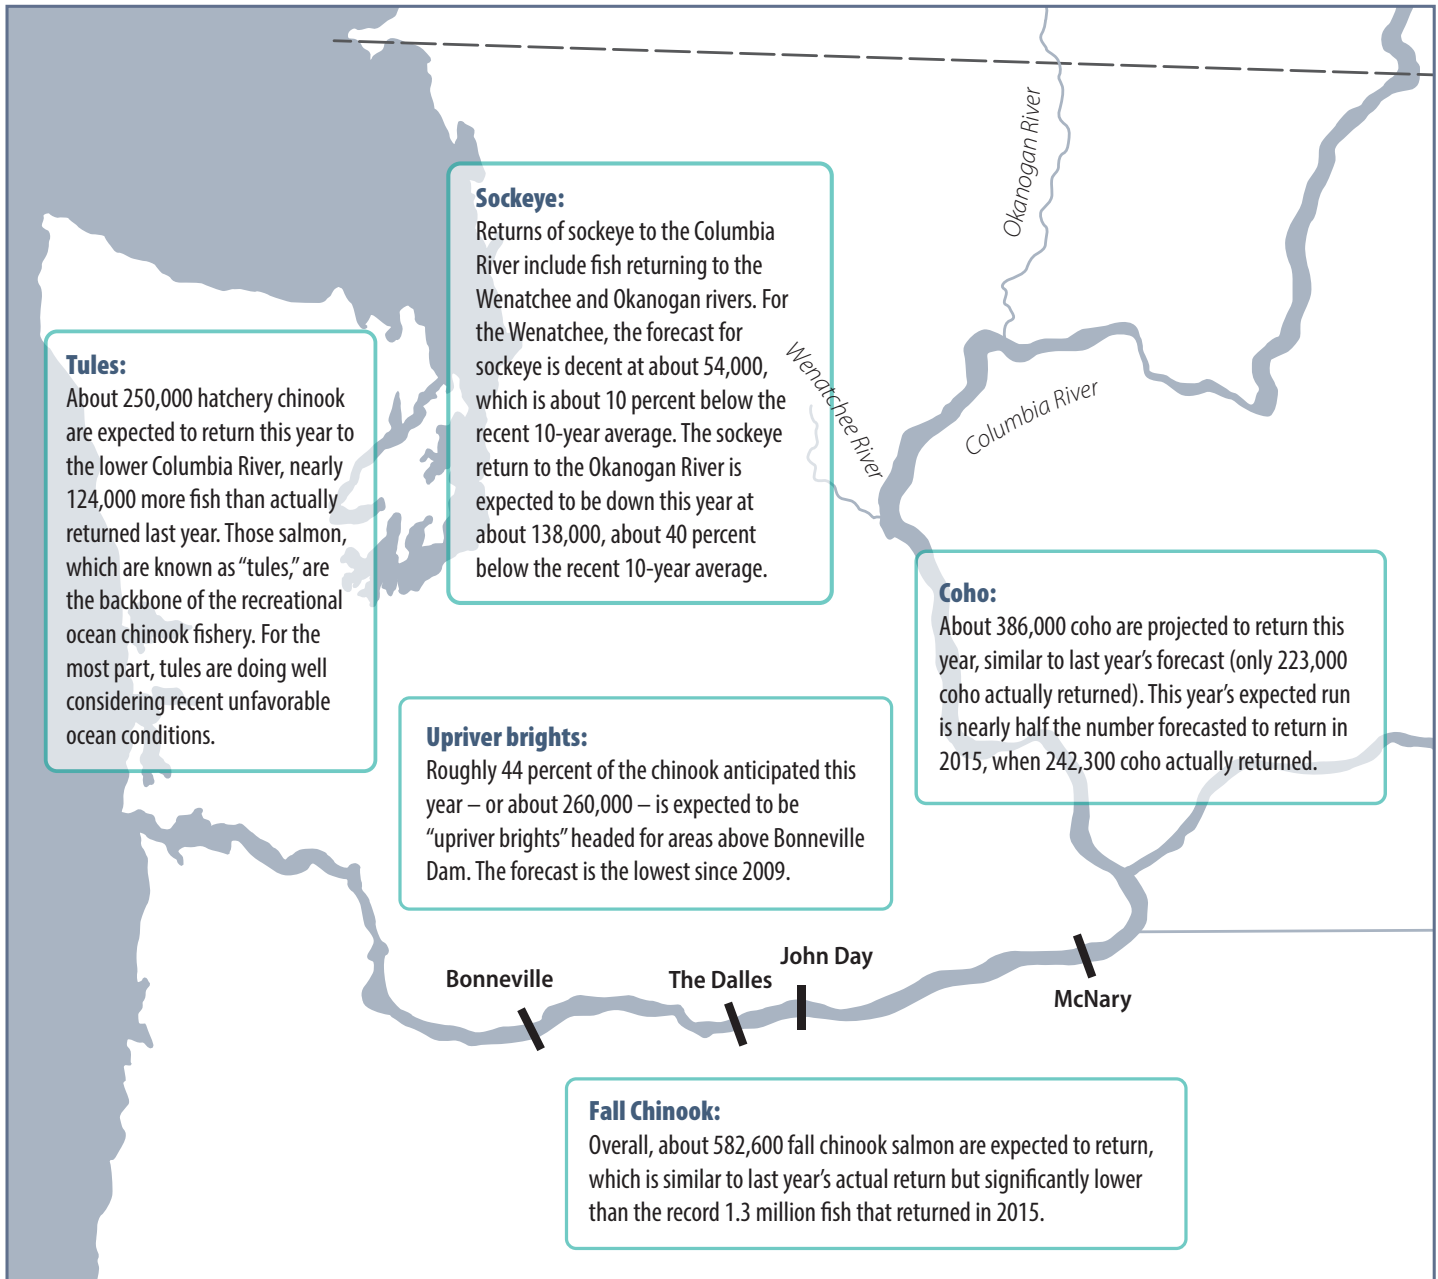

2017 Salmon Season Setting NORTH of FALCON

2017 Columbia River: Chinook, coho and sockeye

WDFW Columbia River contact: Ron Roler, (360) 906-6737, Ronald.Roler@dfw.wa.gov