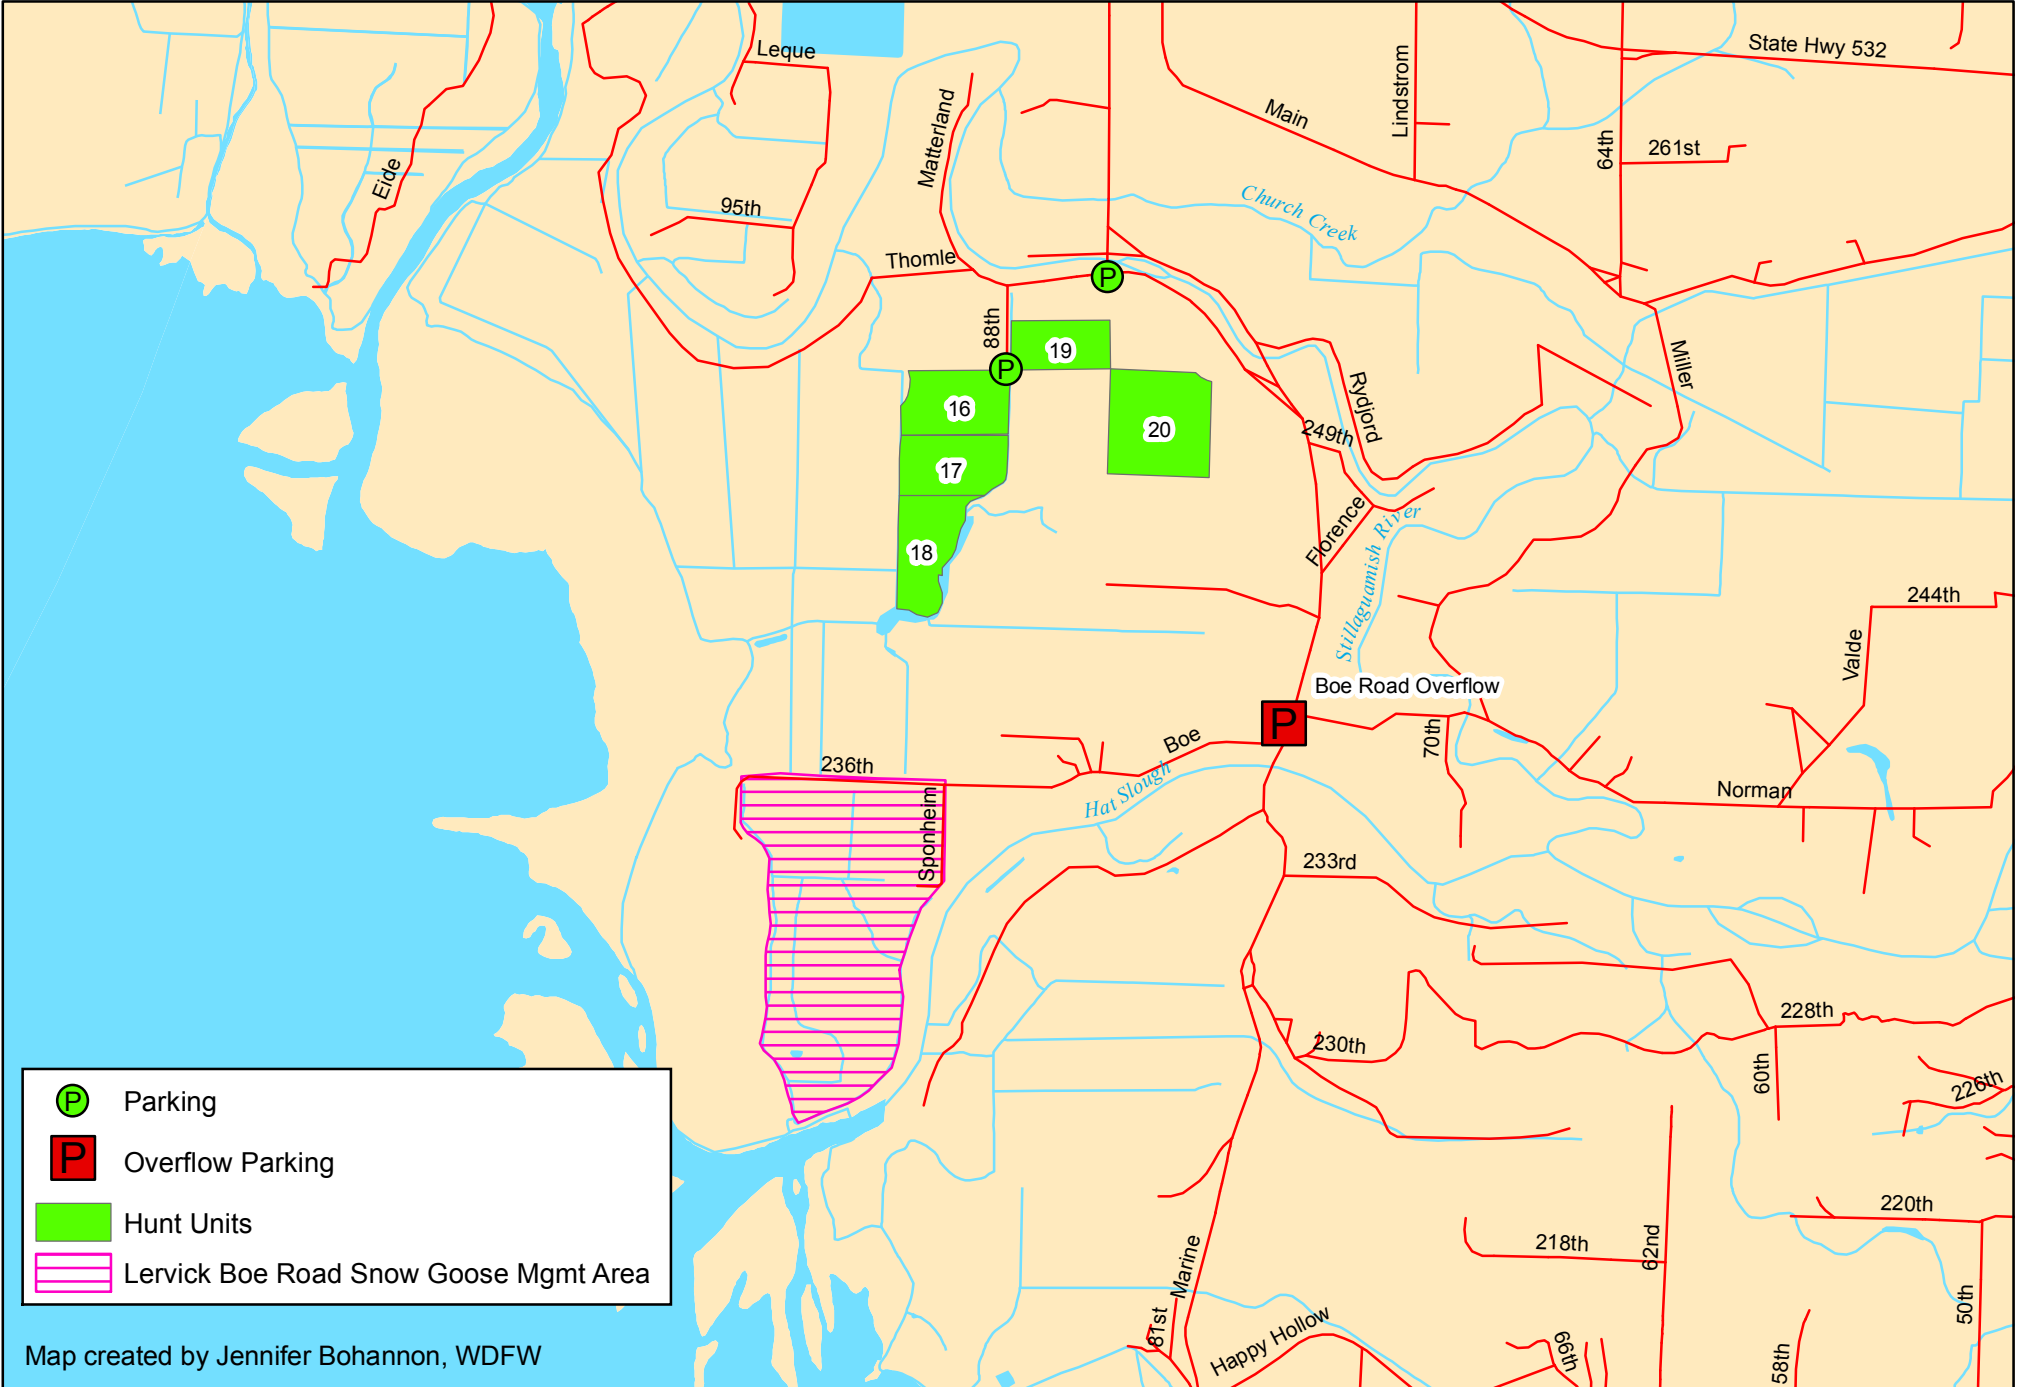

2009-10 Snow Goose Hunting Units Stanwood Area, Snohomish County

- Parking
- Overflow Parking
- Hunt Units
- Lervick Boe Road Snow Goose Mgmt Area