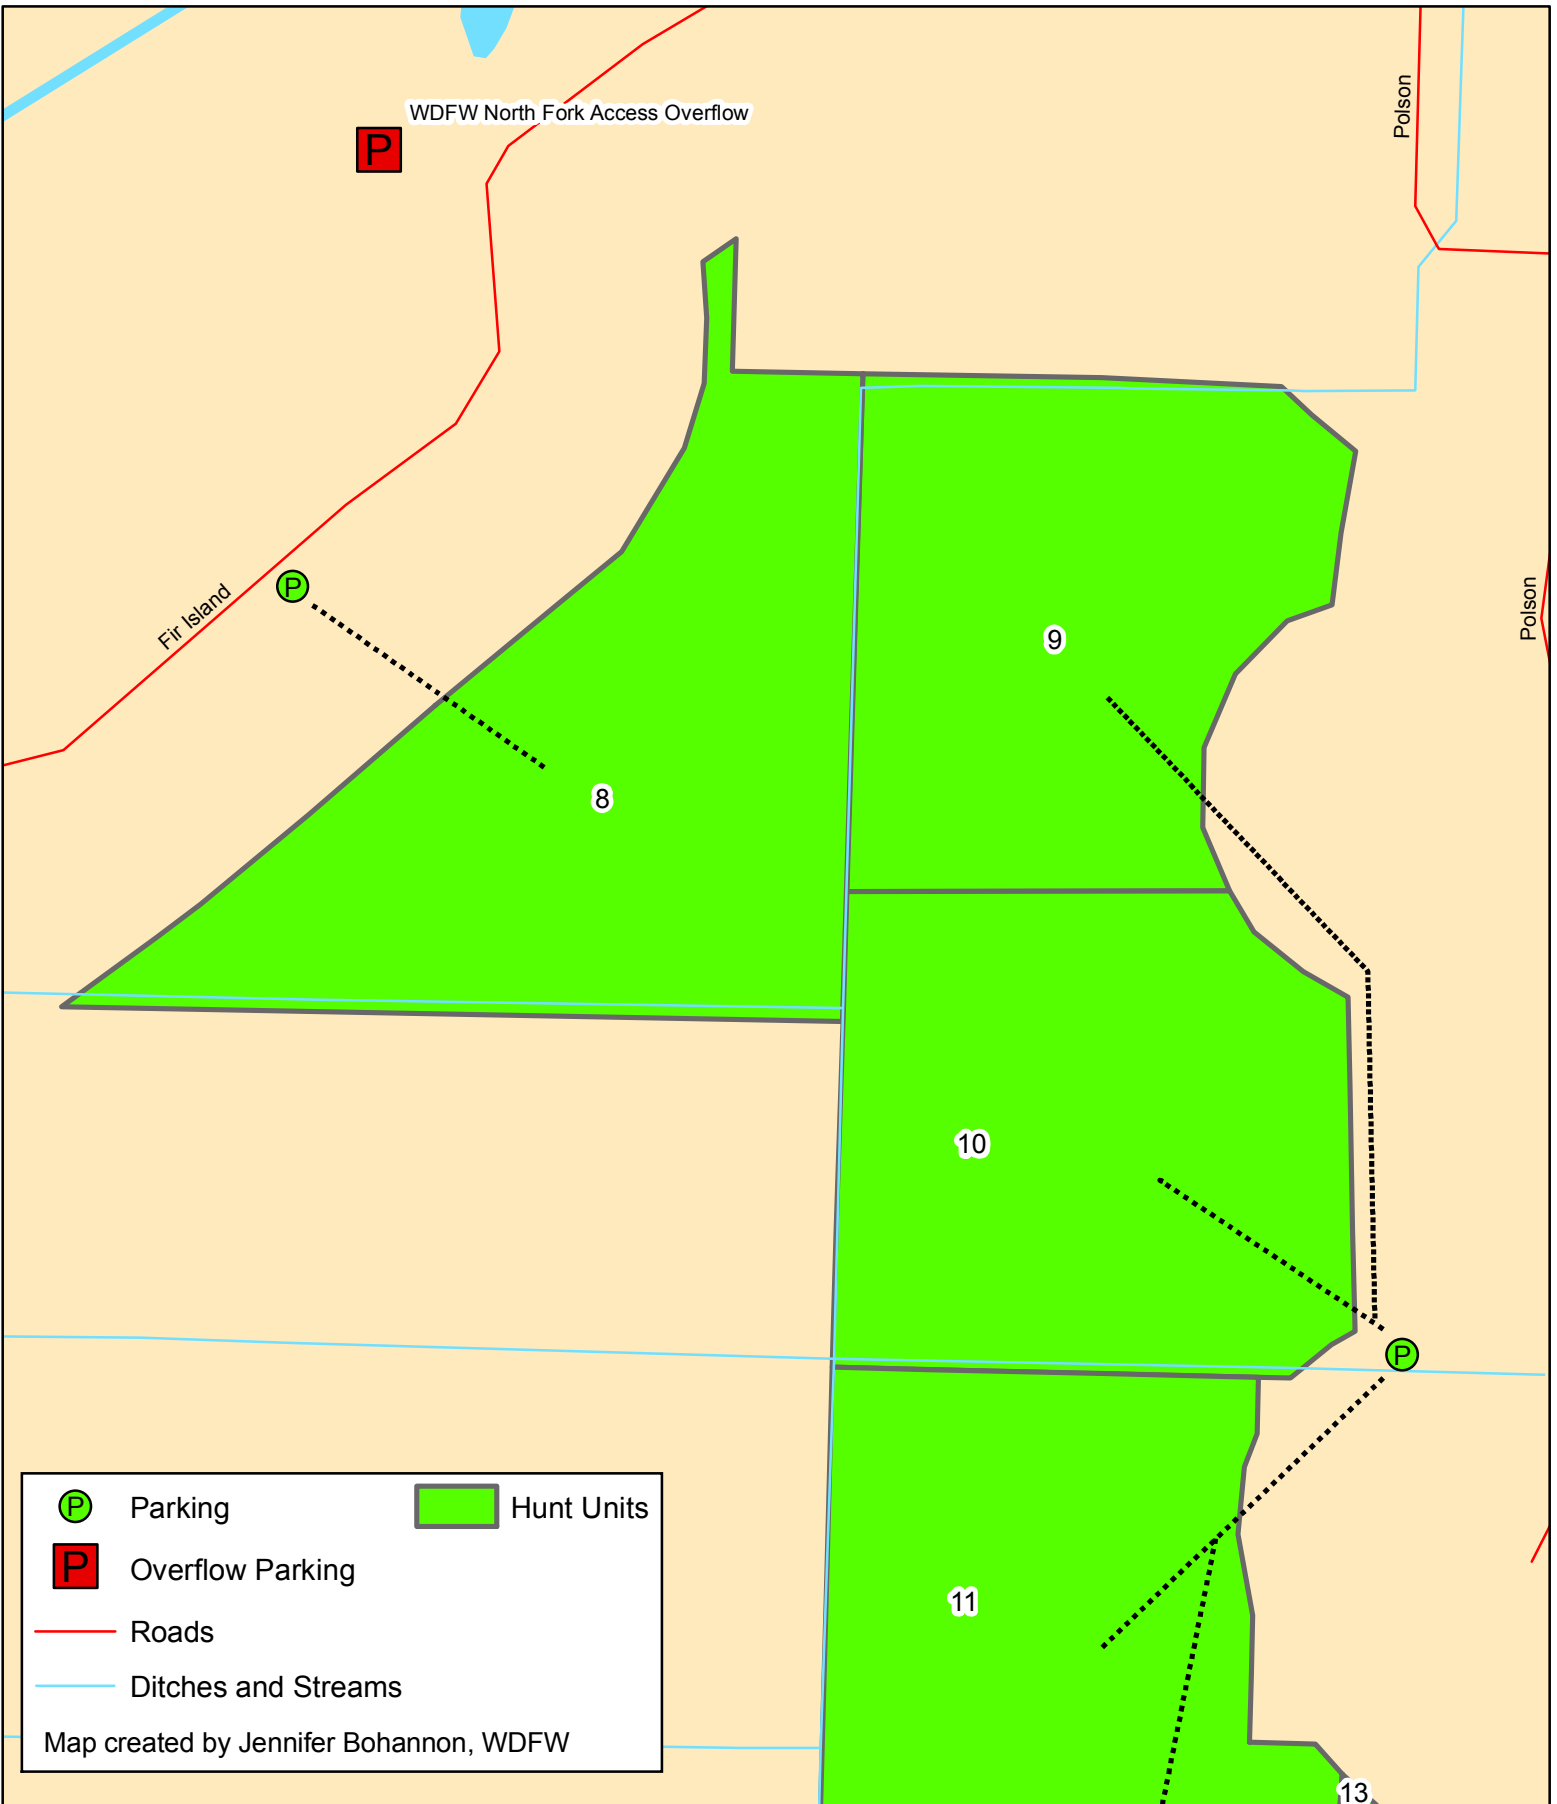

2009-2010 Snow Goose Hunting Units Fir Island, Skagit County

0 250 500 1,000 Feet

	Parking		Hunt Units
	Overflow Parking		
	Roads		
	Ditches and Streams		

Map created by Jennifer Bohannon, WDFW