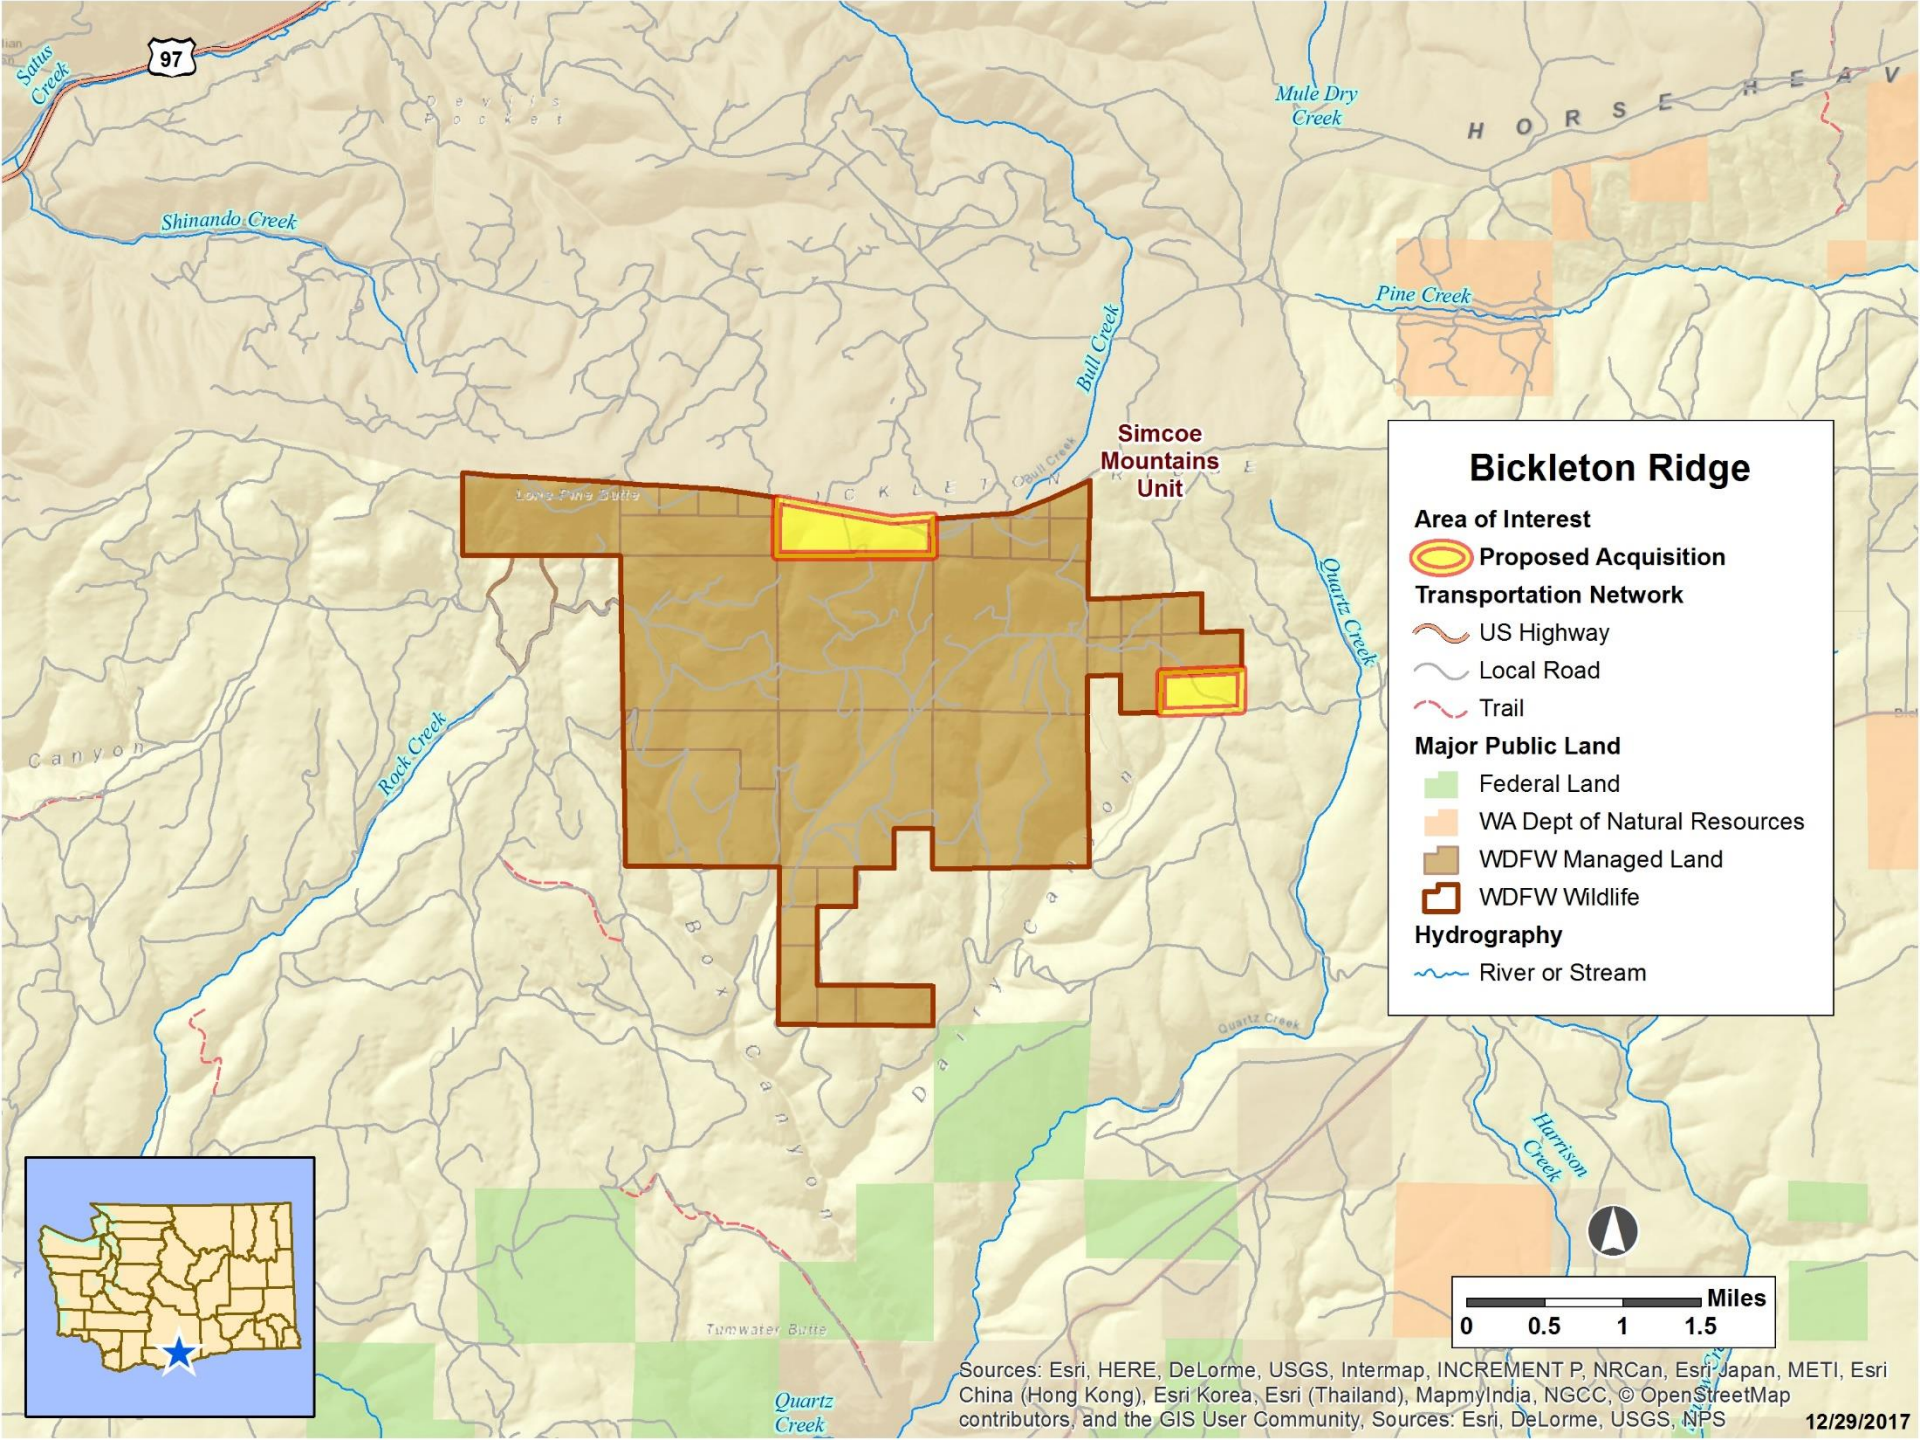

Project Description	These parcels will add to the new Simcoe Unit of the Klickitat Wildlife Area in Klickitat County, ensuring passage for wildlife through the area while also supporting compatible activities on working lands in the area.
Species Benefits:	<ul style="list-style-type: none">• Western gray squirrel• Mule deer and black-tailed deer• Oregon white oak.
Other Benefits	Provides public access for deer hunting and other recreational opportunities, while supporting working lands.
Support	Klickitat County, Central and Eastern Klickitat County Conservation Districts, Simcoe Coordinated Resource Management group.

97

H O R S E H E A V

Simcoe
Mountains
Unit

Bickleton Ridge

Area of Interest

Proposed Acquisition

Transportation Network

US Highway

Local Road

Trail

Major Public Land

Federal Land

WA Dept of Natural Resources

WDFW Managed Land

WDFW Wildlife

Hydrography

River or Stream