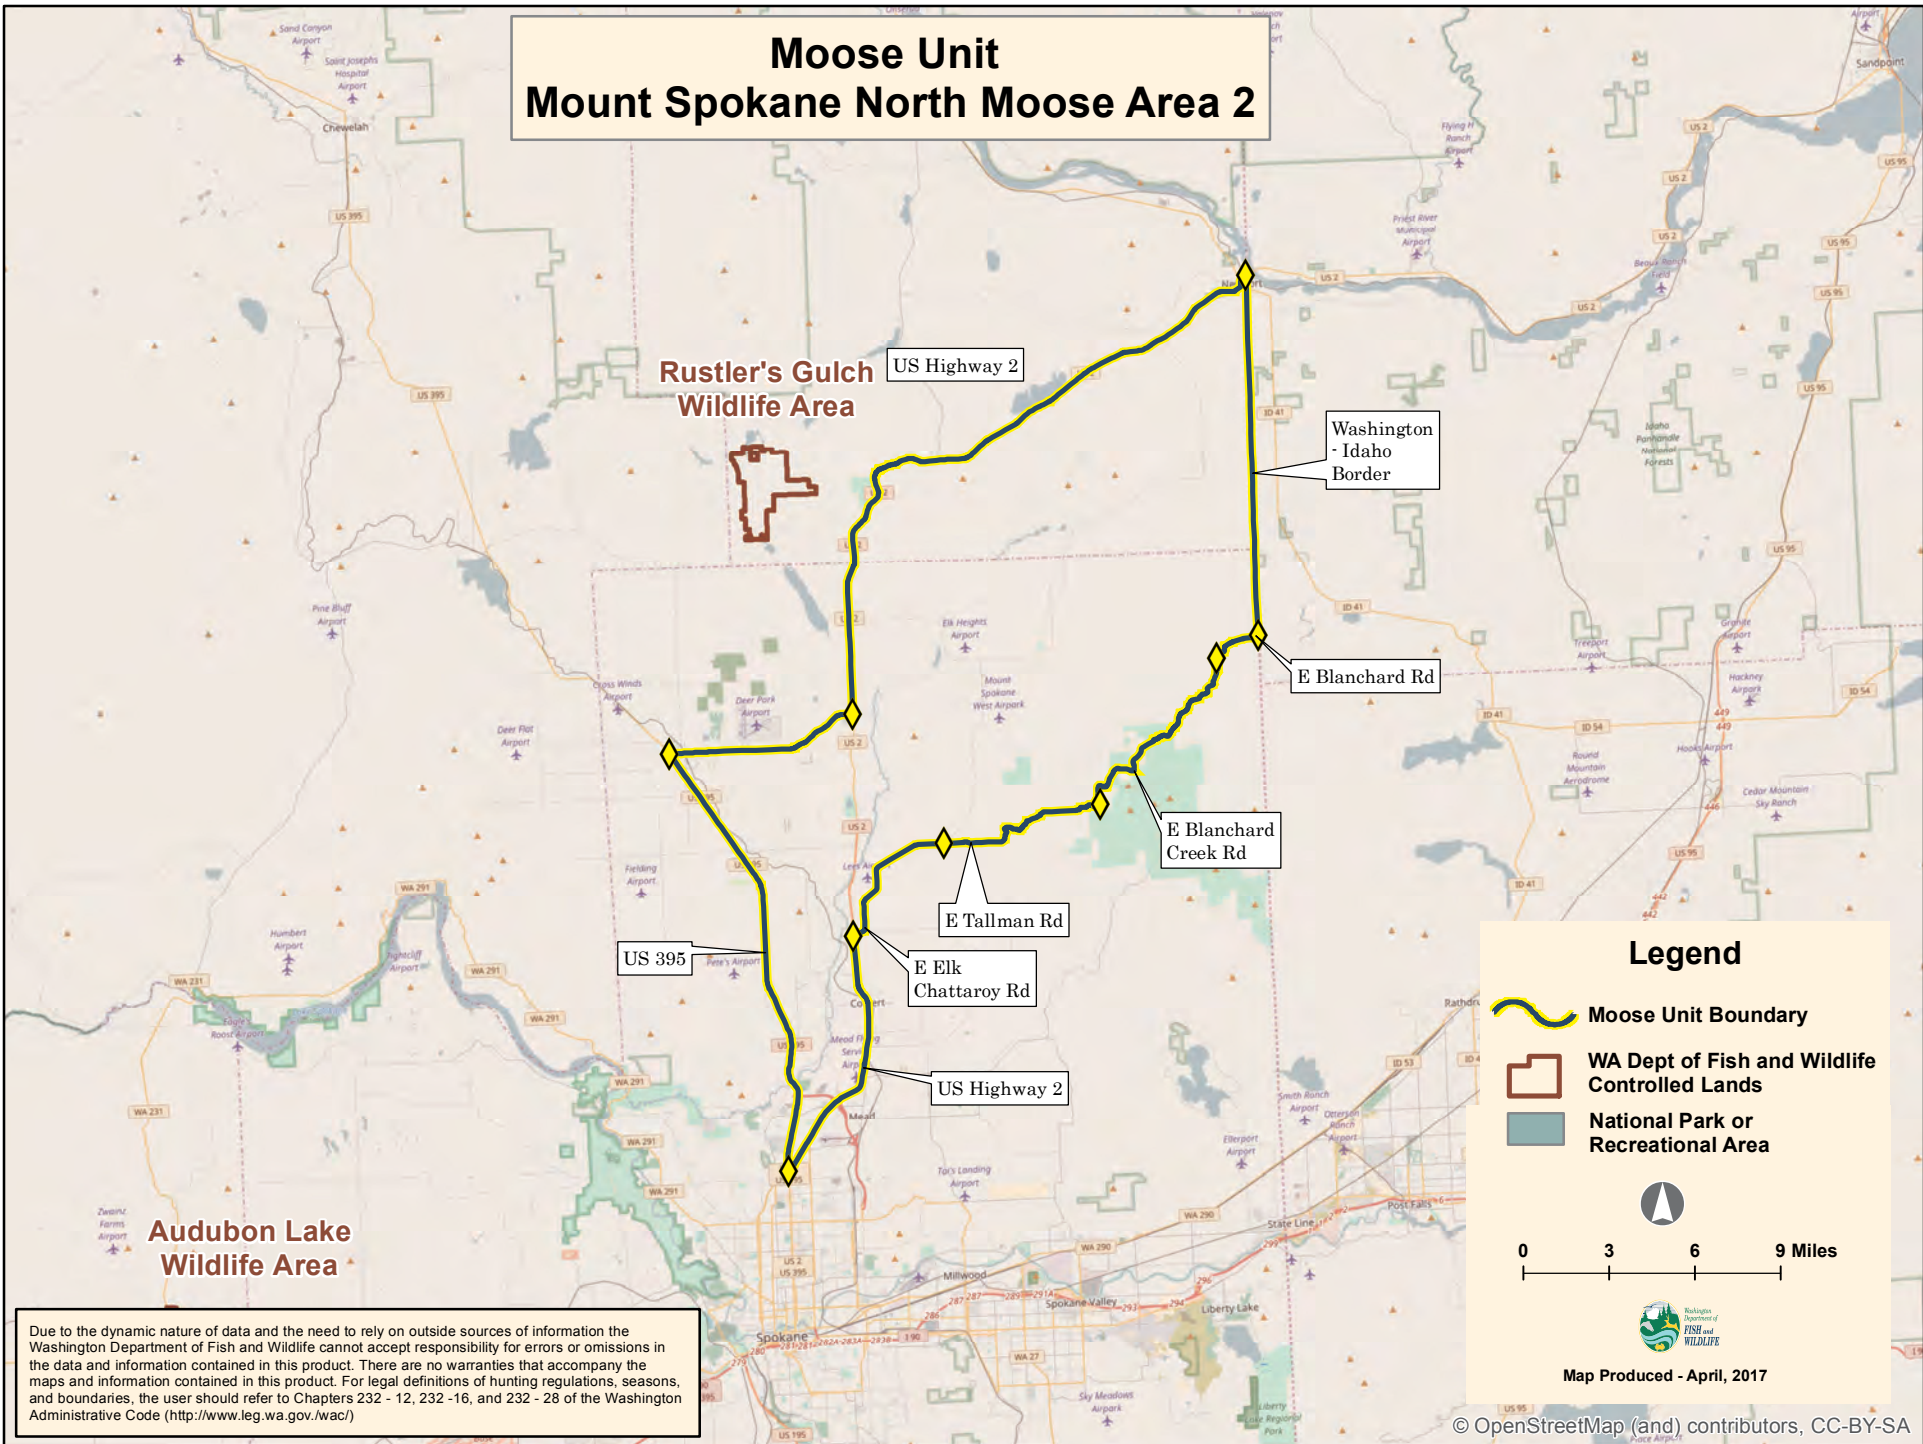

# Moose Unit Mount Spokane North Moose Area 2

Due to the dynamic nature of data and the need to rely on outside sources of information the Washington Department of Fish and Wildlife cannot accept responsibility for errors or omissions in the data and information contained in this product. There are no warranties that accompany the maps and information contained in this product. For legal definitions of hunting regulations, seasons, and boundaries, the user should refer to Chapters 232 - 12, 232 - 16, and 232 - 28 of the Washington Administrative Code (<http://www.leg.wa.gov/wac/>)

**Legend**

-  Moose Unit Boundary
-  WA Dept of Fish and Wildlife Controlled Lands
-  National Park or Recreational Area

0 3 6 9 Miles

Map Produced - April, 2017