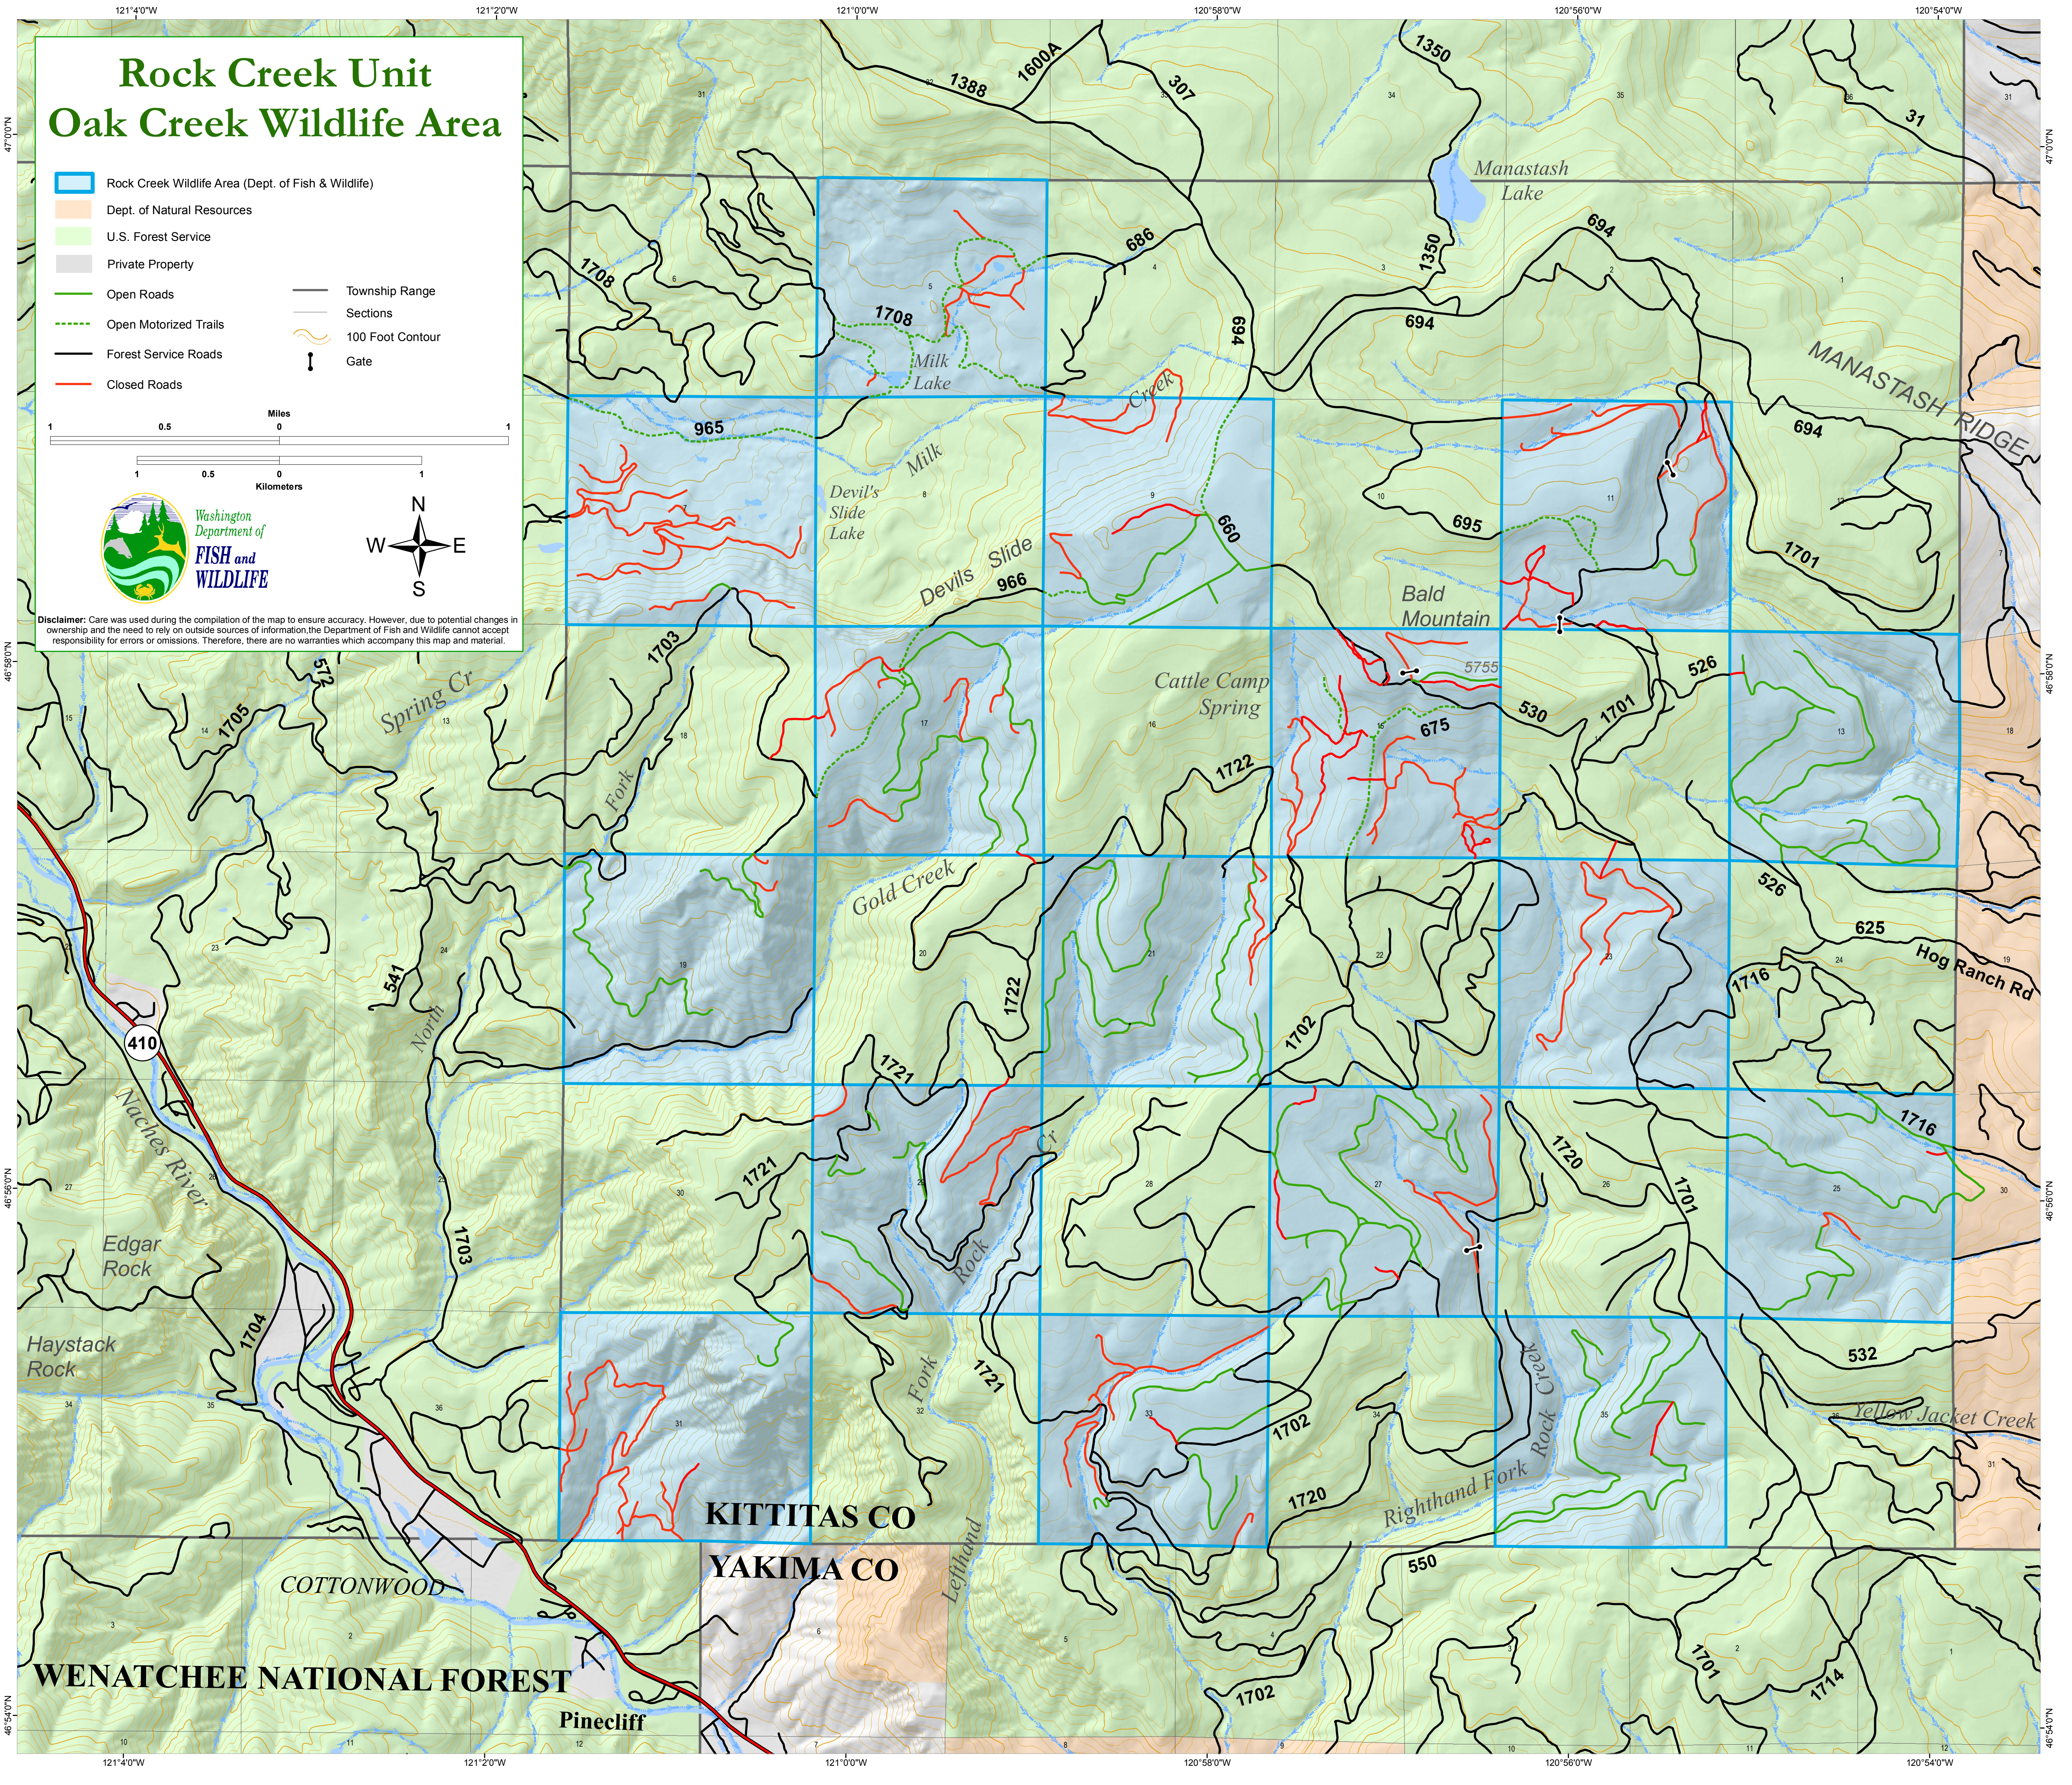

Rock Creek Unit Oak Creek Wildlife Area

- Rock Creek Wildlife Area (Dept. of Fish & Wildlife)
- Dept. of Natural Resources
- U.S. Forest Service
- Private Property
- Open Roads
- Open Motorized Trails
- Forest Service Roads
- Closed Roads
- Township Range
- Sections
- 100 Foot Contour
- Gate

WENATCHEE NATIONAL FOREST

**KITTITAS CO
YAKIMA CO**

COTTONWOOD

Pinecliff