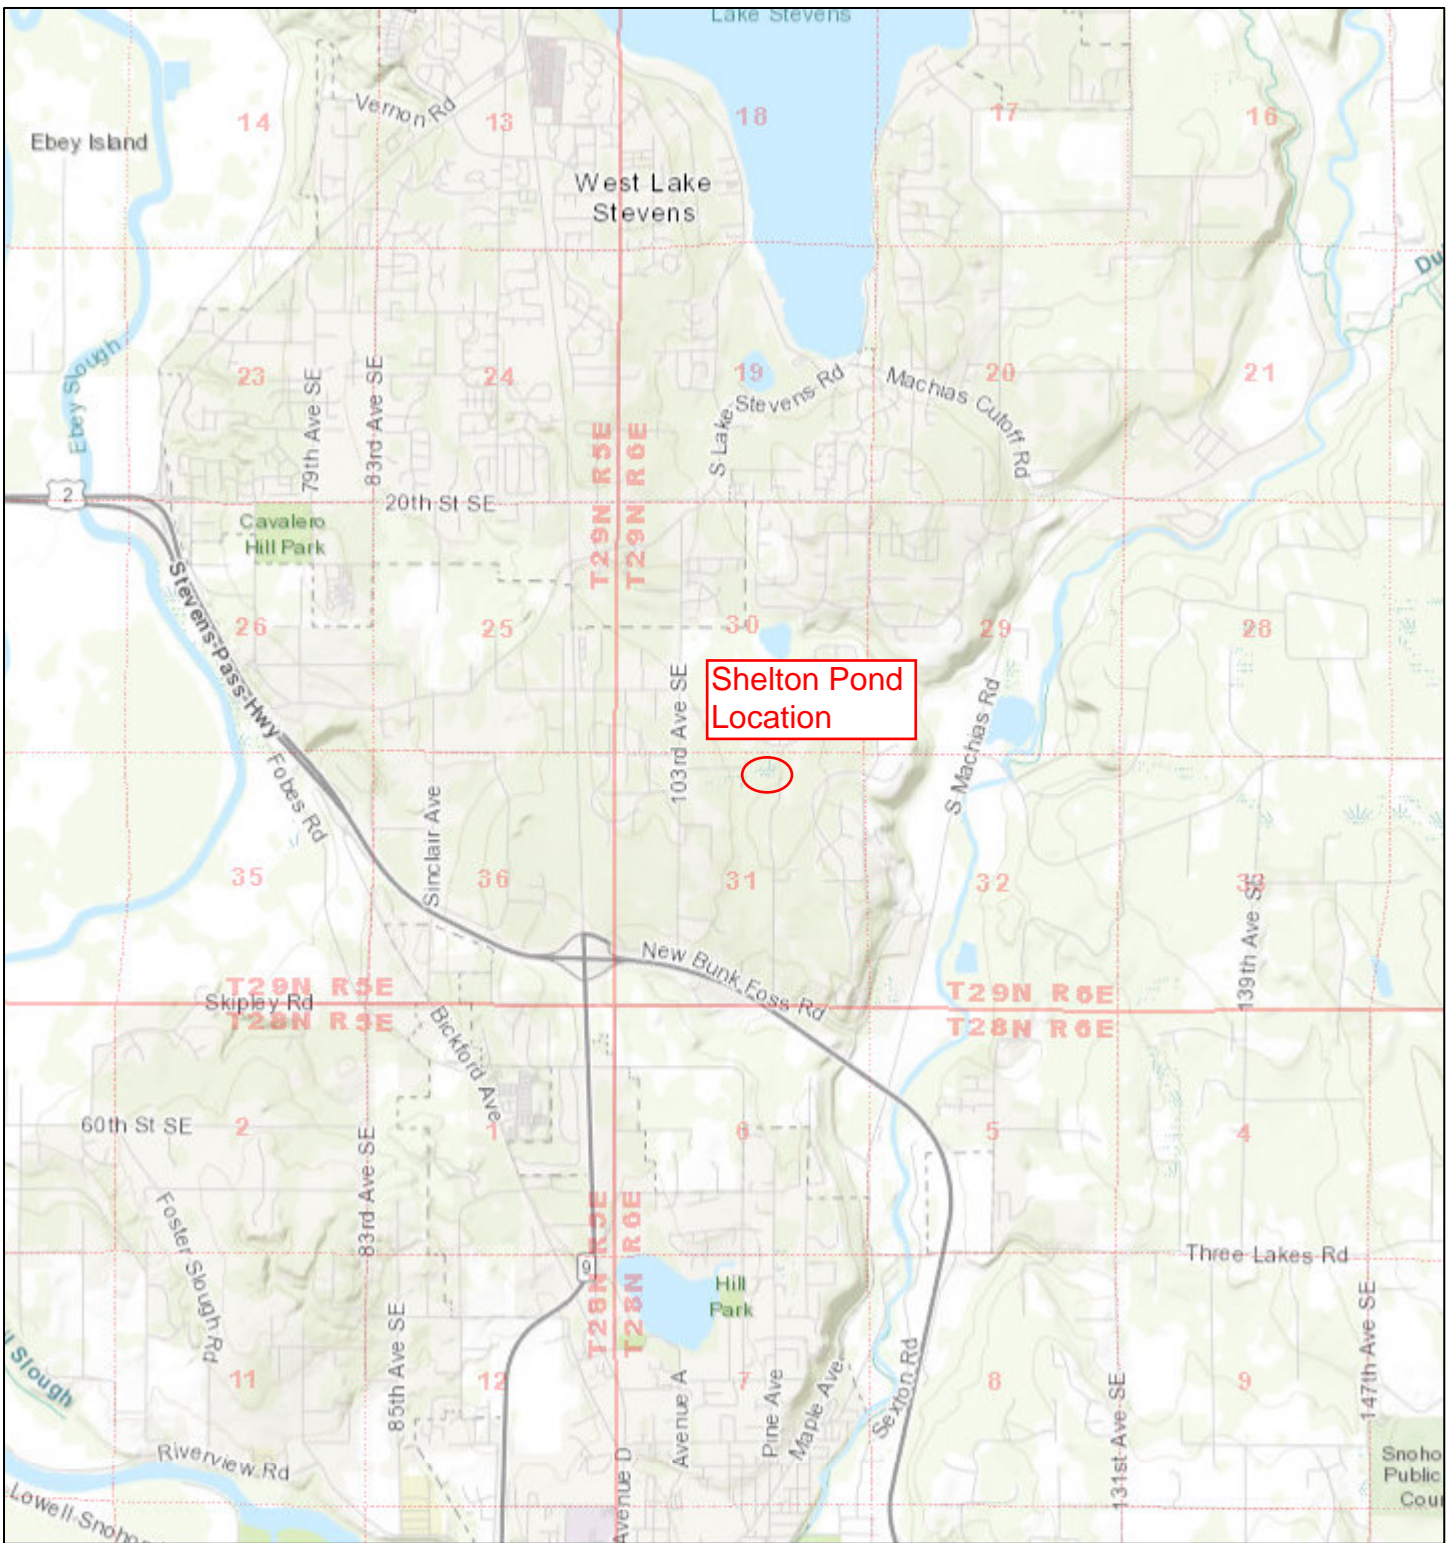

# Shelton Map - 1

June 27, 2019

1:1,155,581

Sources: Esri, HERE, Garmin, Intermap, increment P Corp., GEBCO, USGS, FAO, NPS, NRCAN, GeoBase, IGN, Kadaster NL, Ordnance Survey, Esri Japan, METI, Esri China (Hong Kong), (c) OpenStreetMap contributors, and the GIS User Community

# Shelton Map - 2

June 27, 2019

1:288,895

Sources: Esri, HERE, Garmin, Intermap, increment P Corp., GEBCO, USGS, FAO, NPS, NRCAN, GeoBase, IGN, Kadaster NL, Ordnance Survey, Esri Japan, METI, Esri China (Hong Kong), (c) OpenStreetMap contributors, and the GIS User Community

# Shelton Map - 3

June 27, 2019

1:72,224

-  Township
-  Section

Sources: Esri, HERE, Garmin, Intermap, increment P Corp., GEBCO, USGS, FAO, NPS, NRCAN, GeoBase, IGN, Kadaster NL, Ordnance Survey, Esri Japan, METI, Esri China (Hong Kong), (c) OpenStreetMap contributors, and the GIS User Community