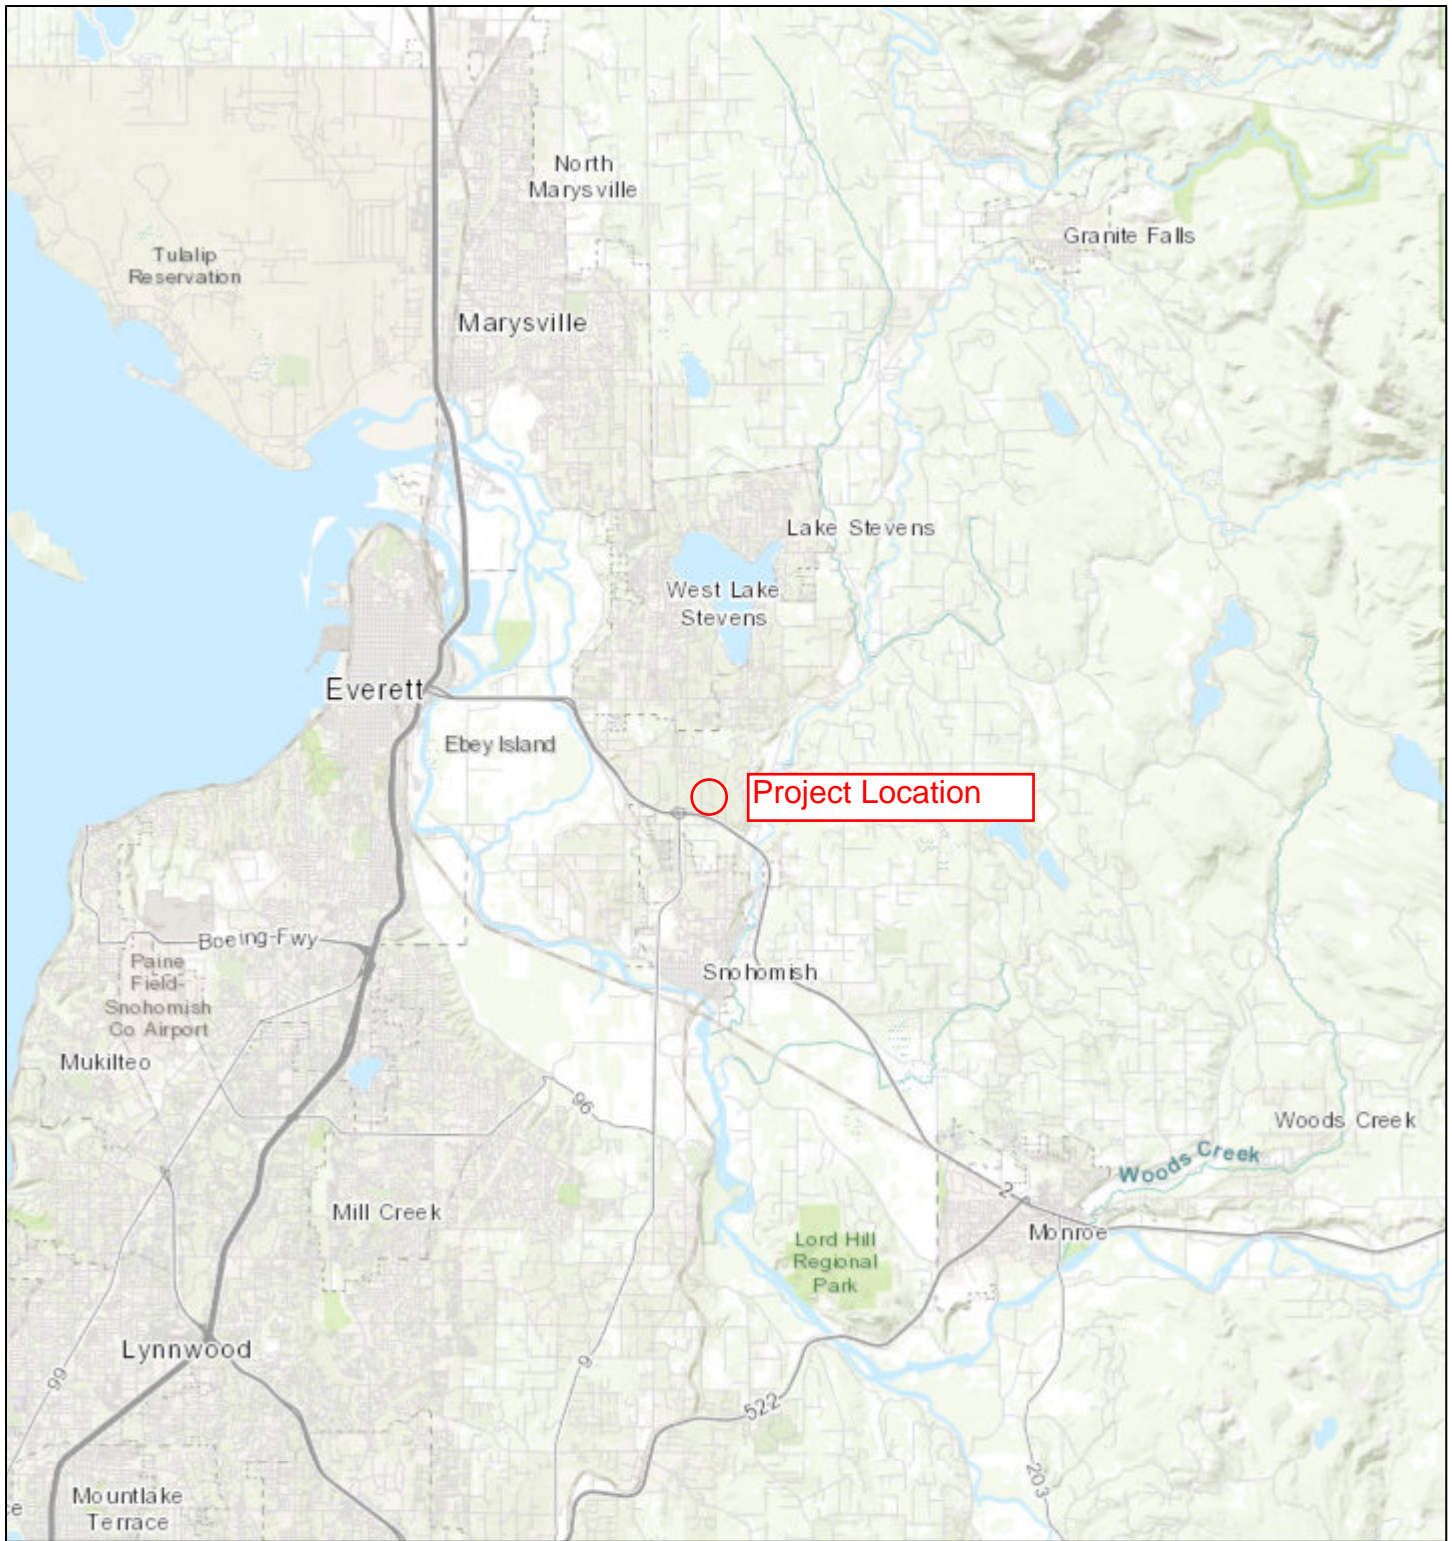

# Shelton Map - 1

June 27, 2019

1:1,155,581

Sources: Esri, HERE, Garmin, Intermap, increment P Corp., GEBCO, USGS, FAO, NPS, NRCAN, GeoBase, IGN, Kadaster NL, Ordnance Survey, Esri Japan, METI, Esri China (Hong Kong), (c) OpenStreetMap contributors, and the GIS User Community

# Shelton Map - 2

June 27, 2019

1:288,895

Sources: Esri, HERE, Garmin, Intermap, increment P Corp., GEBCO, USGS, FAO, NPS, NRCAN, GeoBase, IGN, Kadaster NL, Ordnance Survey, Esri Japan, METI, Esri China (Hong Kong), (c) OpenStreetMap contributors, and the GIS User Community

# Shelton Map - 3

June 27, 2019

1:72,224

-  Township
-  Section

Sources: Esri, HERE, Garmin, Intermap, increment P Corp., GEBCO, USGS, FAO, NPS, NRCAN, GeoBase, IGN, Kadaster NL, Ordnance Survey, Esri Japan, METI, Esri China (Hong Kong), (c) OpenStreetMap contributors, and the GIS User Community