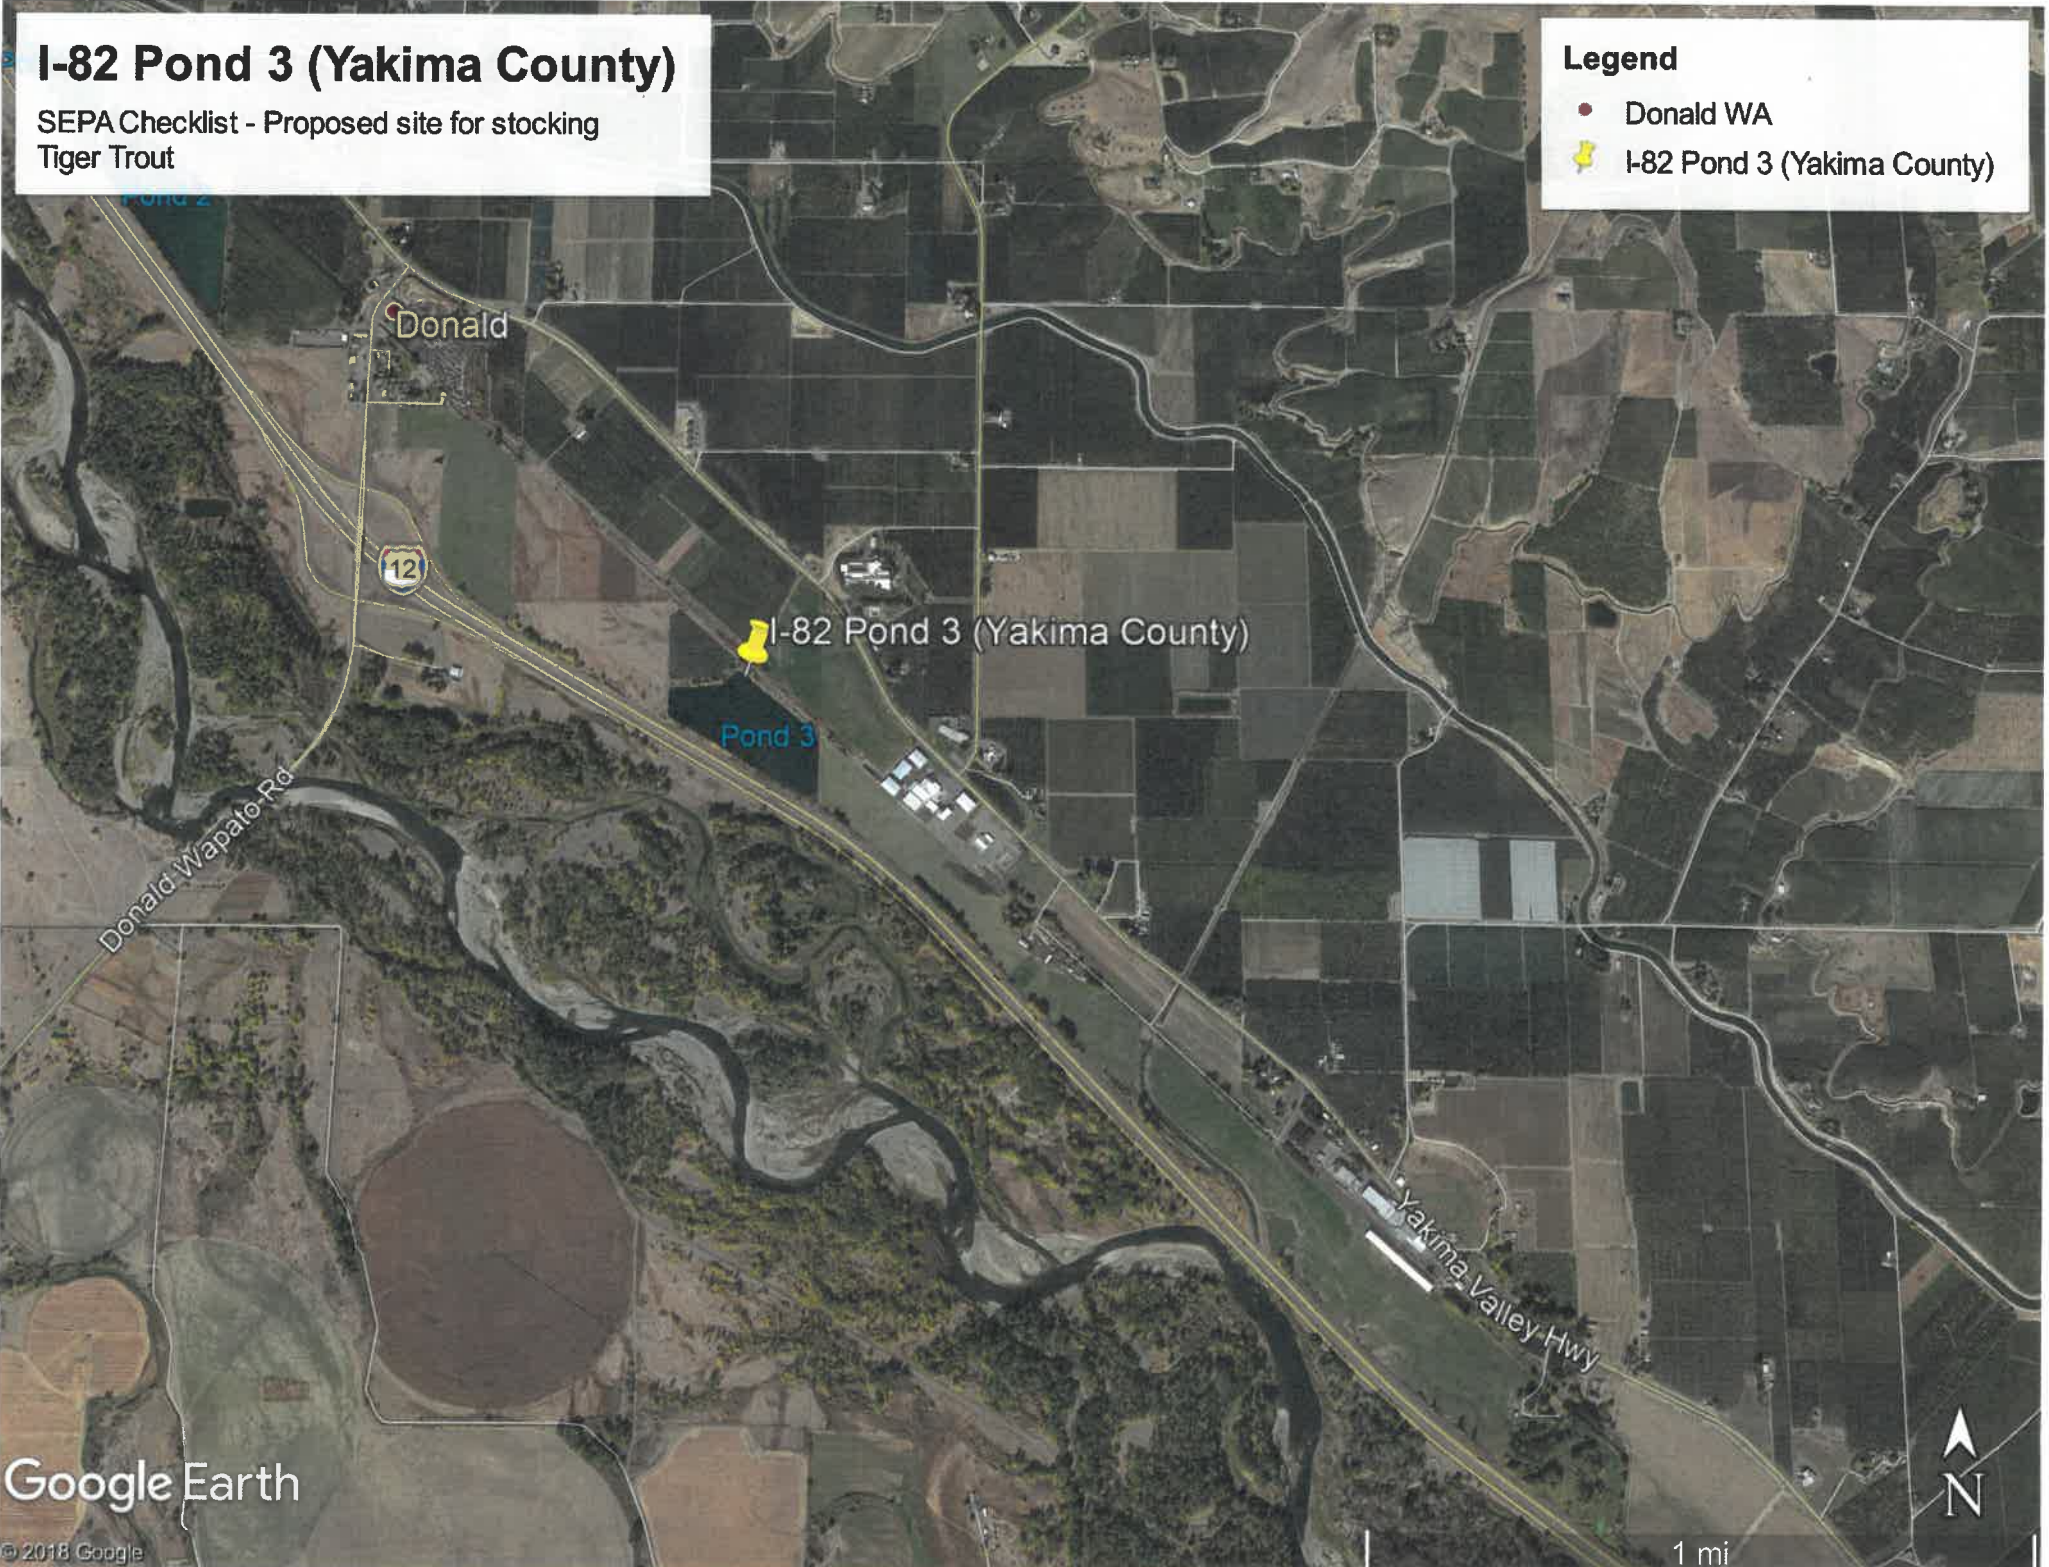

Hood River

Rufus

Arlington

Ione

Heppner

Pilot Rock

Washouli

Mt. Hood
National Forest

The Dalles

Condon

La Grande

Hot Lake

I-82 Pond 3 (Yakima County)

SEPA Checklist - Proposed site for stocking Tiger Trout

Legend

- Donald WA
- 📌 I-82 Pond 3 (Yakima County)