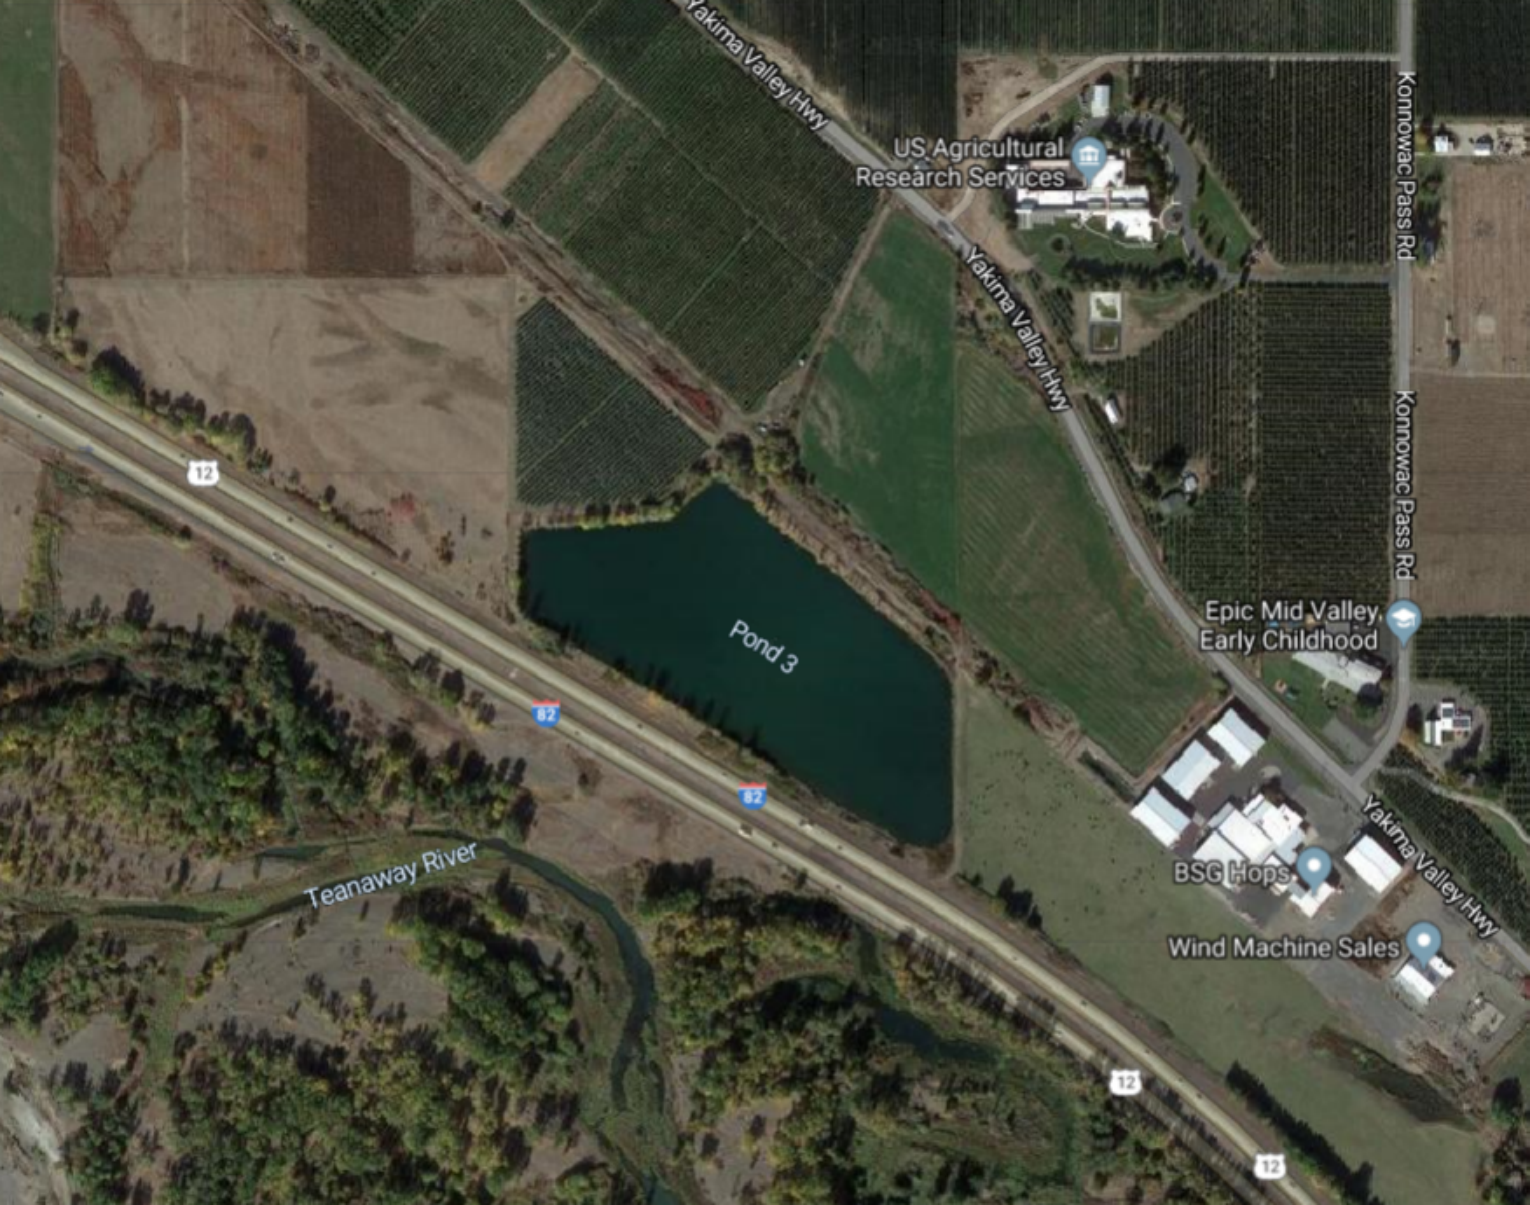

Seattle

Leavenworth

Coulee City

Harrington

Kent

Cashmere

Wenatchee

Soap Lake

The Dalles

Condon

La Grande

Hot Lake

I-82 Pond 3 (Yakima County)

SEPA Checklist - Proposed site for stocking Tiger Trout

Legend

- Donald WA
- 📌 I-82 Pond 3 (Yakima County)