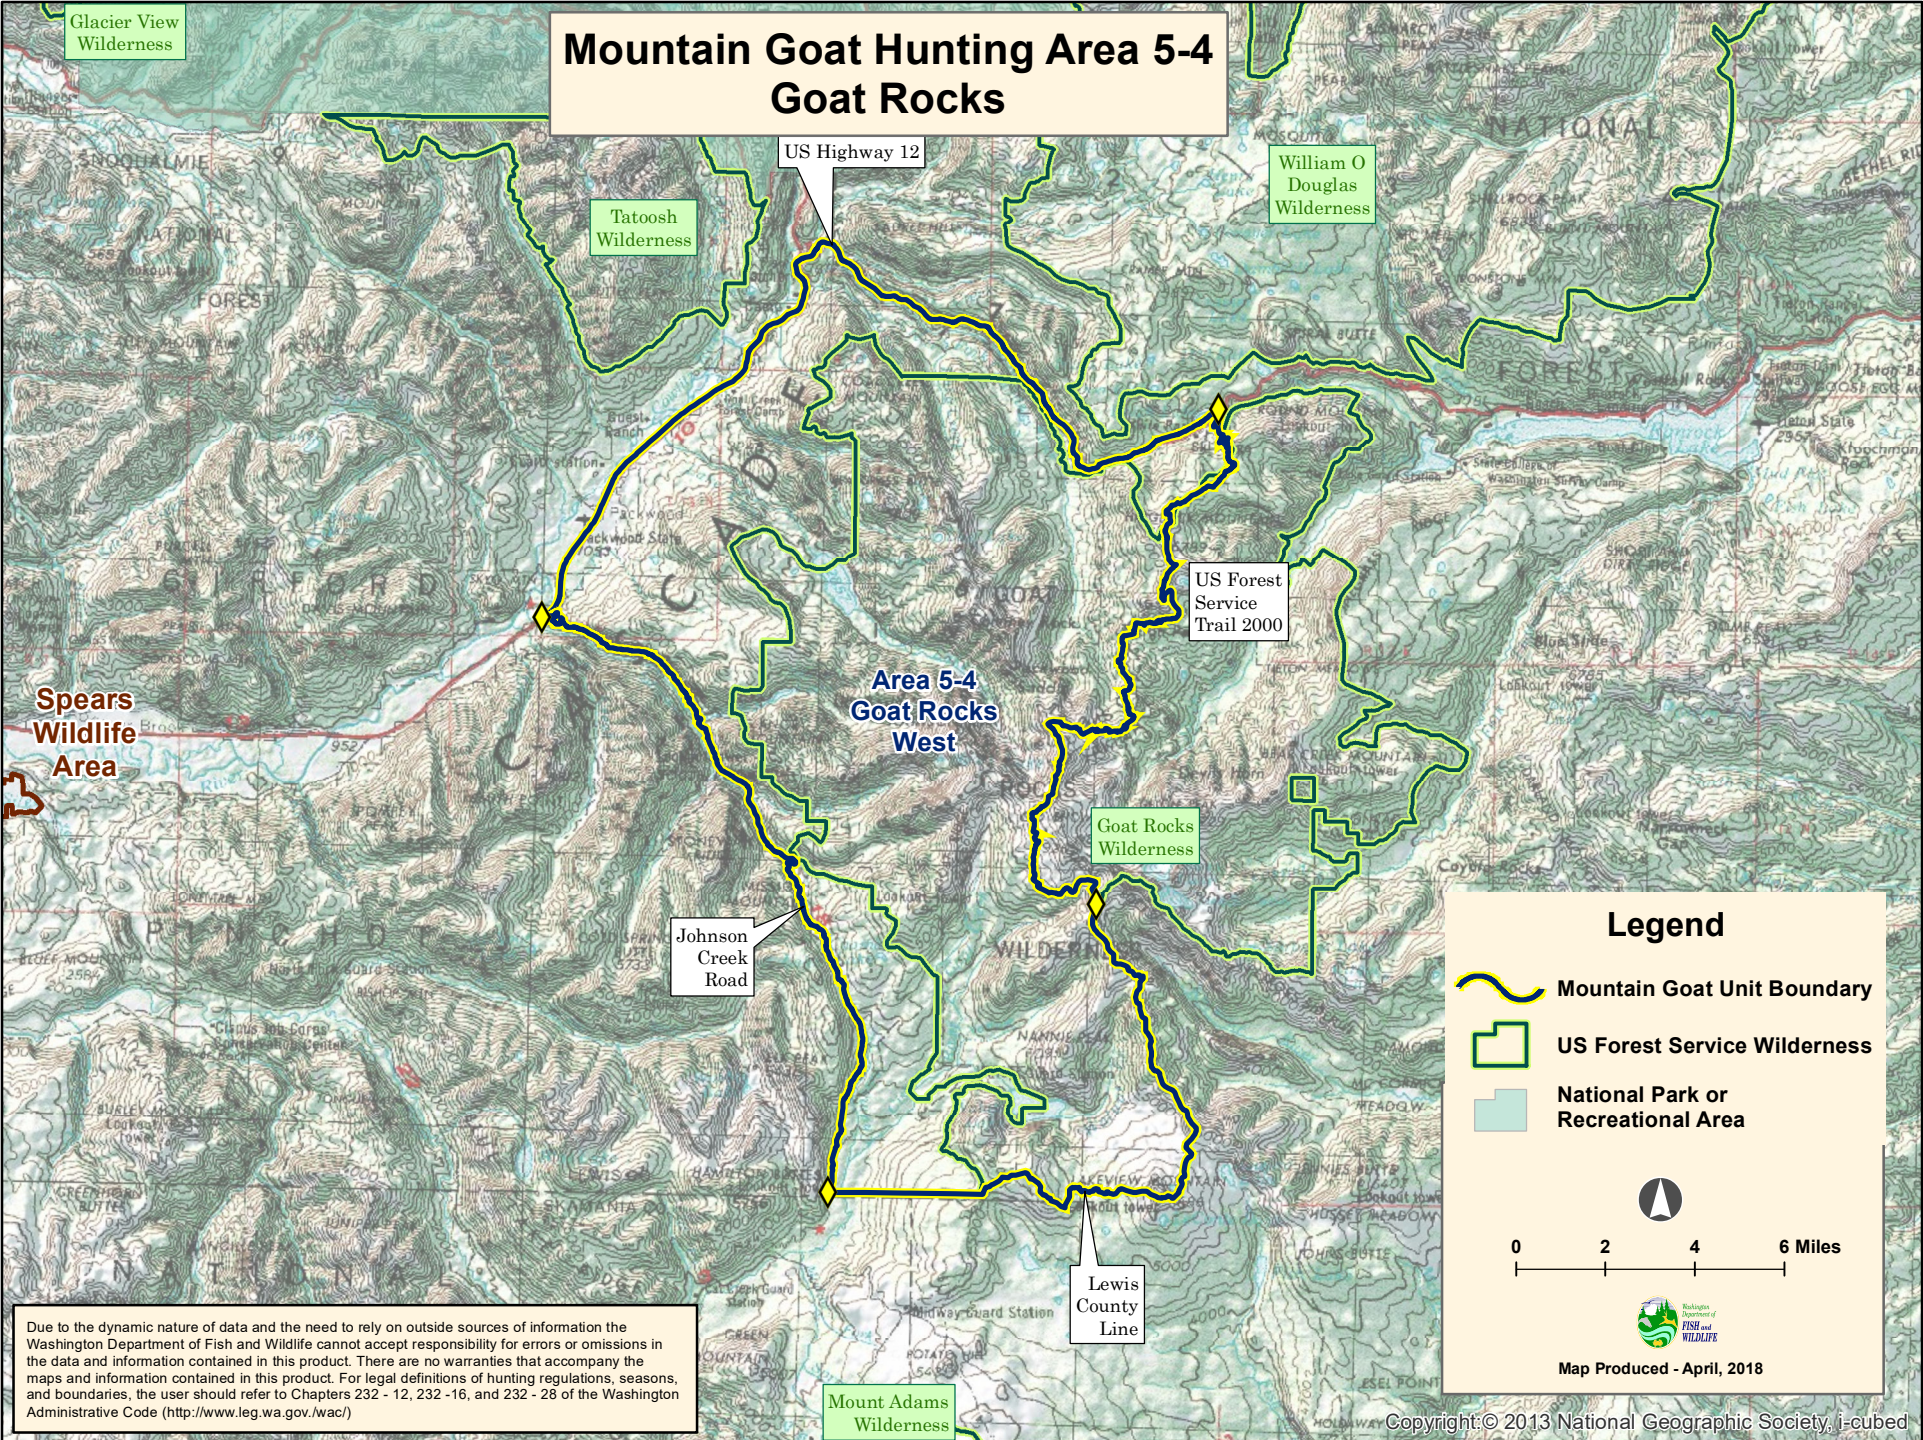

Mountain Goat Hunting Area 5-4 Goat Rocks

Due to the dynamic nature of data and the need to rely on outside sources of information the Washington Department of Fish and Wildlife cannot accept responsibility for errors or omissions in the data and information contained in this product. There are no warranties that accompany the maps and information contained in this product. For legal definitions of hunting regulations, seasons, and boundaries, the user should refer to Chapters 232 - 12, 232 - 16, and 232 - 28 of the Washington Administrative Code (<http://www.leg.wa.gov/wac/>)

Legend

-  Mountain Goat Unit Boundary
-  US Forest Service Wilderness
-  National Park or Recreational Area

 0 2 4 6 Miles

 Map Produced - April, 2018