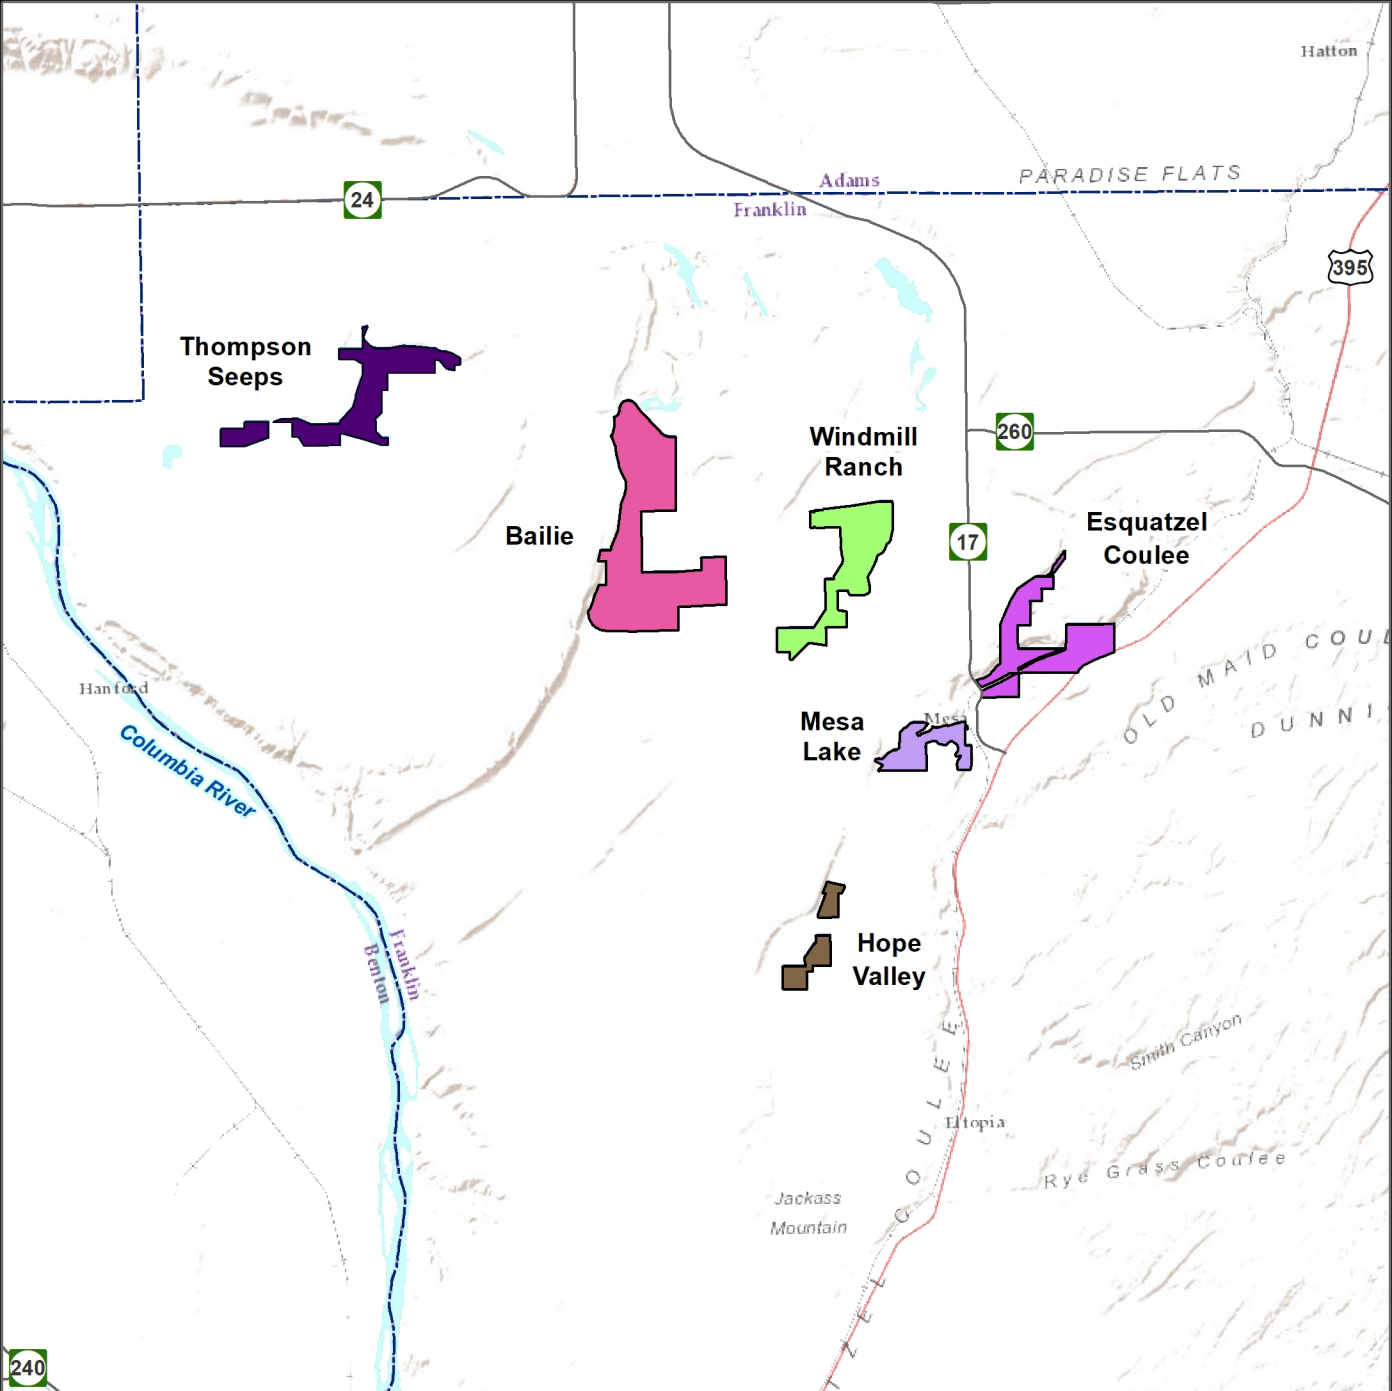

**Sunnyside - Snake River  
Wildlife Area (West)**

- |   |             |   |                   |   |                  |
|---|-------------|---|-------------------|---|------------------|
|  | Benton City |  | I-82 Ponds        |  | Thornton         |
|  | Byron       |  | Rattlesnake Slope |  | Vance-Ferry Road |
|  | Glover      |  | Sunnyside         |  | Whitstran        |

**Sunnyside - Snake River  
Wildlife Area (East)**

- |   |  |
|---|--|
|  Bailie           |  Mesa Lake      |
|  Esquatzel Coulee |  Thompson Seeps |
|  Hope Valley      |  Windmill Ranch |