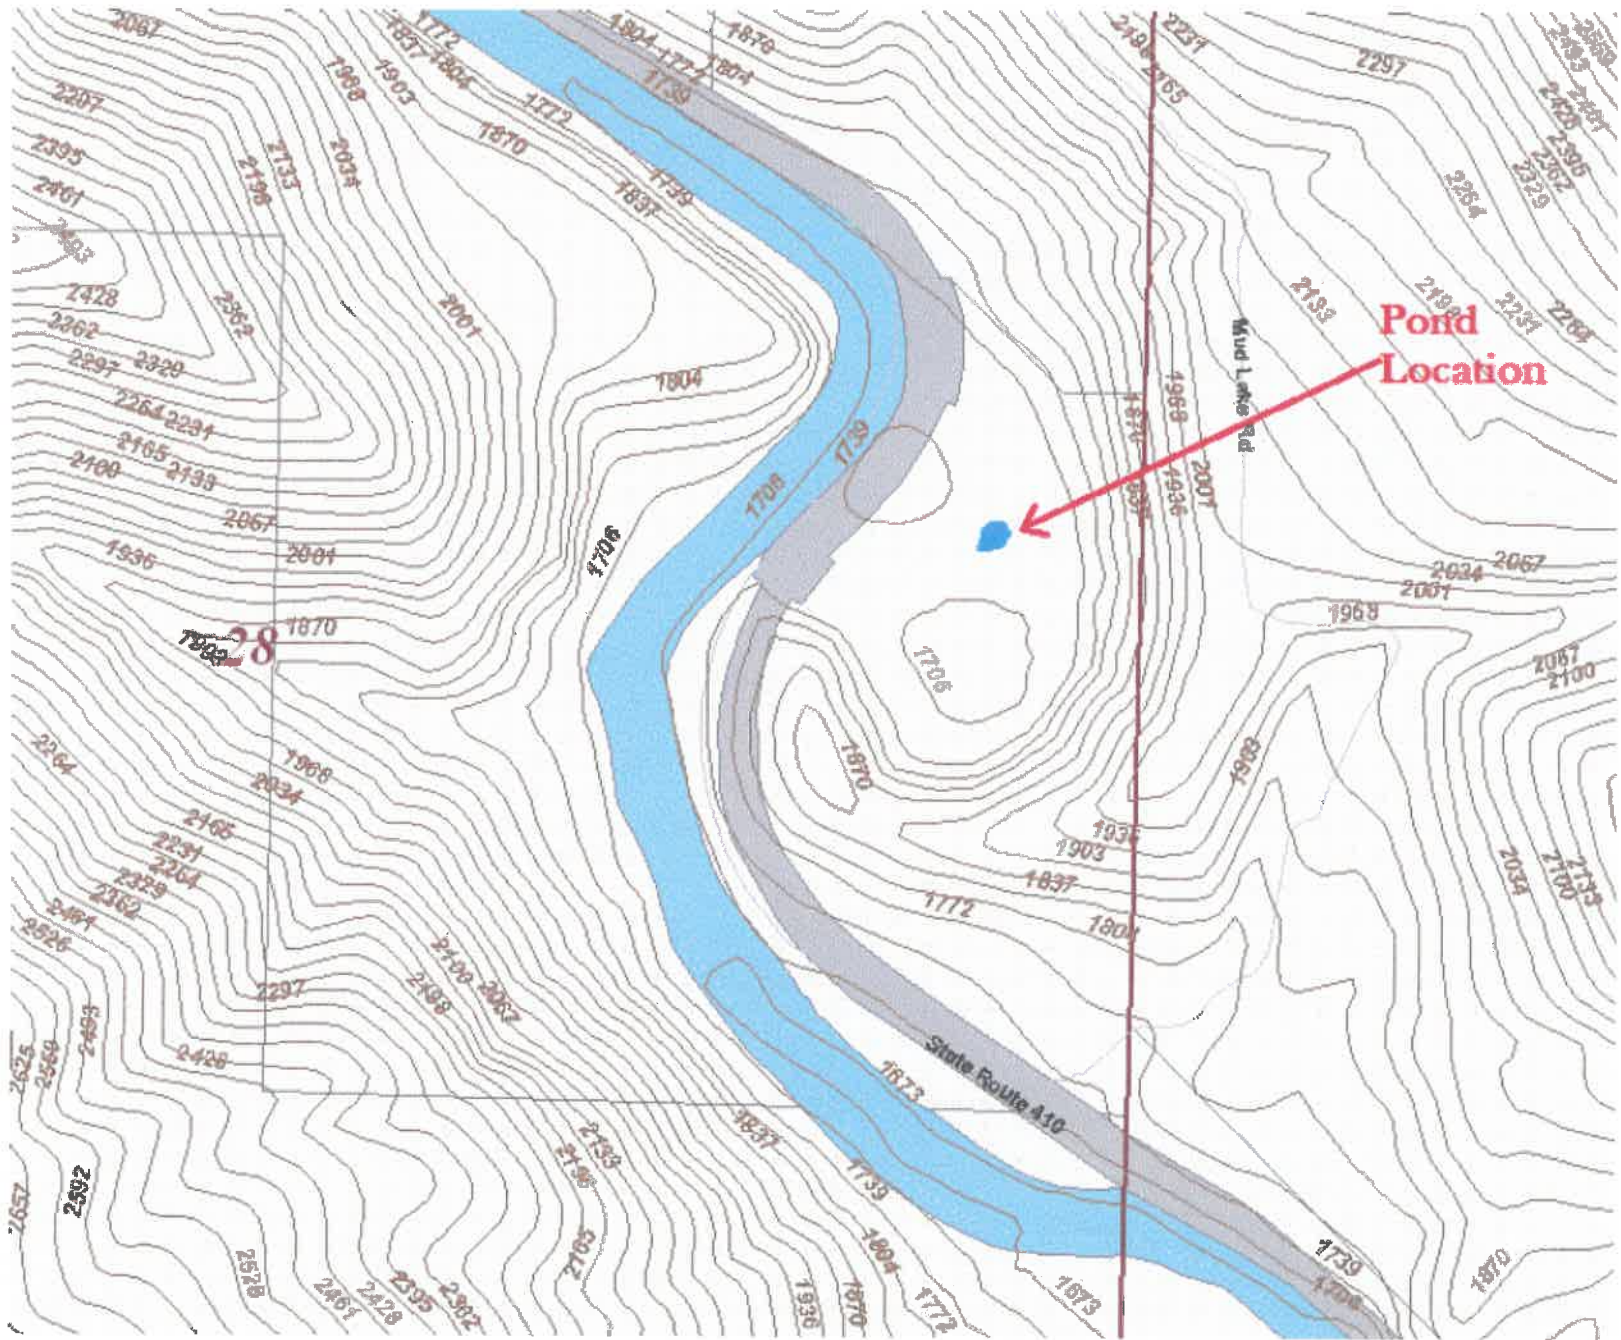

## Legend

 David Williamson Grass Carp Pond Location

 David Williamson Grass Carp Pond Location

410

12

Google Earth

© 2018 Google

1 mi

Naches River (only other water body in area)

Pond to be planted