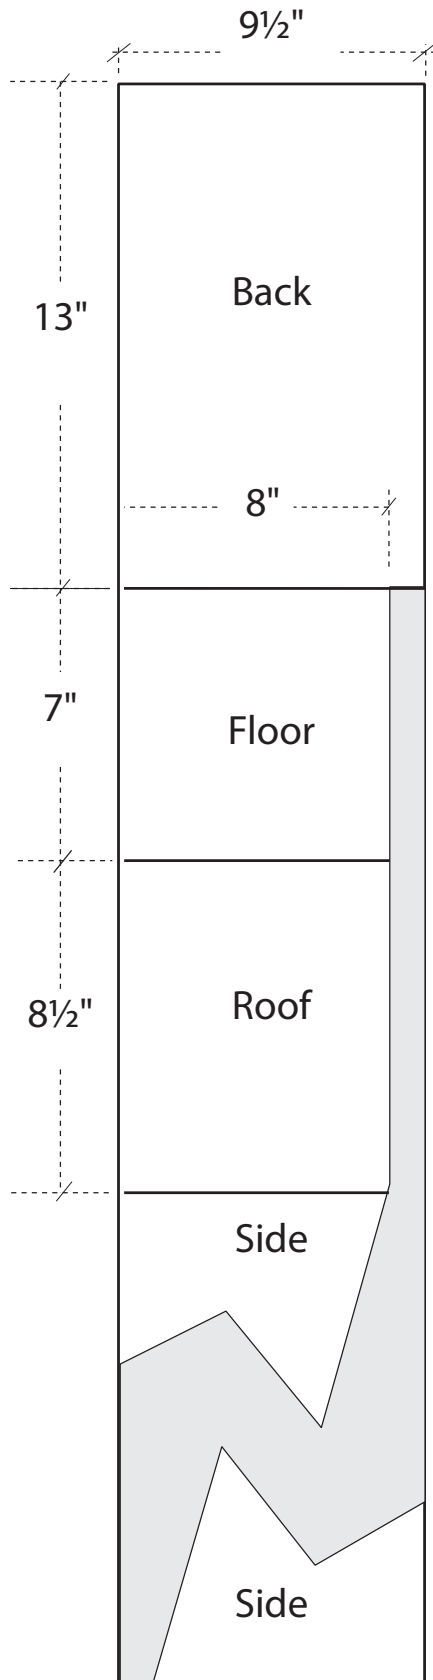

Robin, Barn Swallow, and Phoebe Nest Platform

Materials

- One 1x10" x 4' rough cedar board
- Twelve 1-1/4" outdoor wood screws

Side and Roof Details