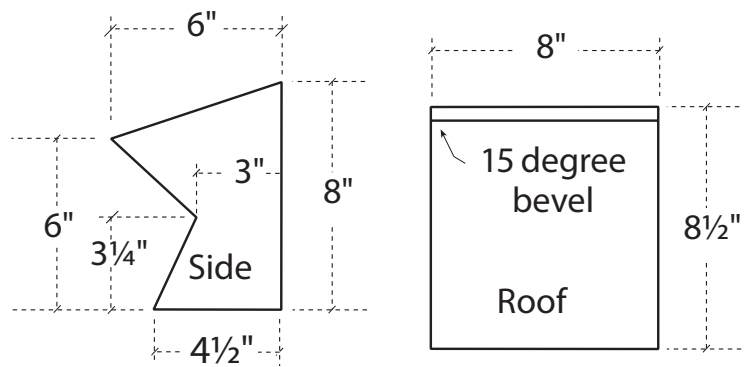

Robin, Barn Swallow, and Phoebe Nest Platform

Materials

- One 1x10" x 4' rough cedar board
- Twelve 1-1/4" outdoor wood screws

Side and Roof Details