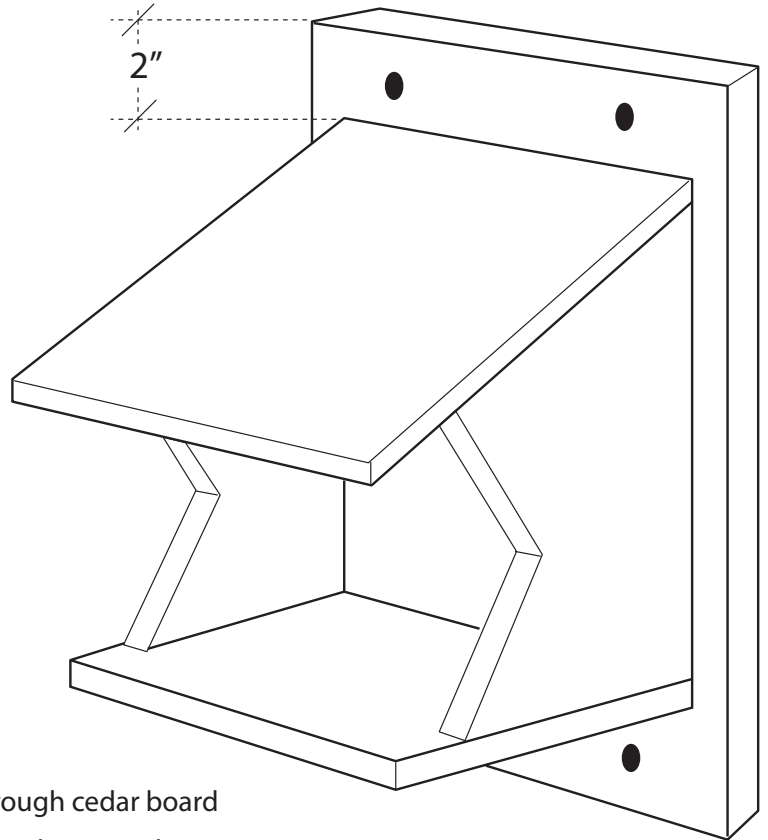

Robin, Barn Swallow, and Phoebe Nest Platform

Materials

- One 1x10" x 4' rough cedar board
- Twelve 1-1/4" outdoor wood screws

Side and Roof Details