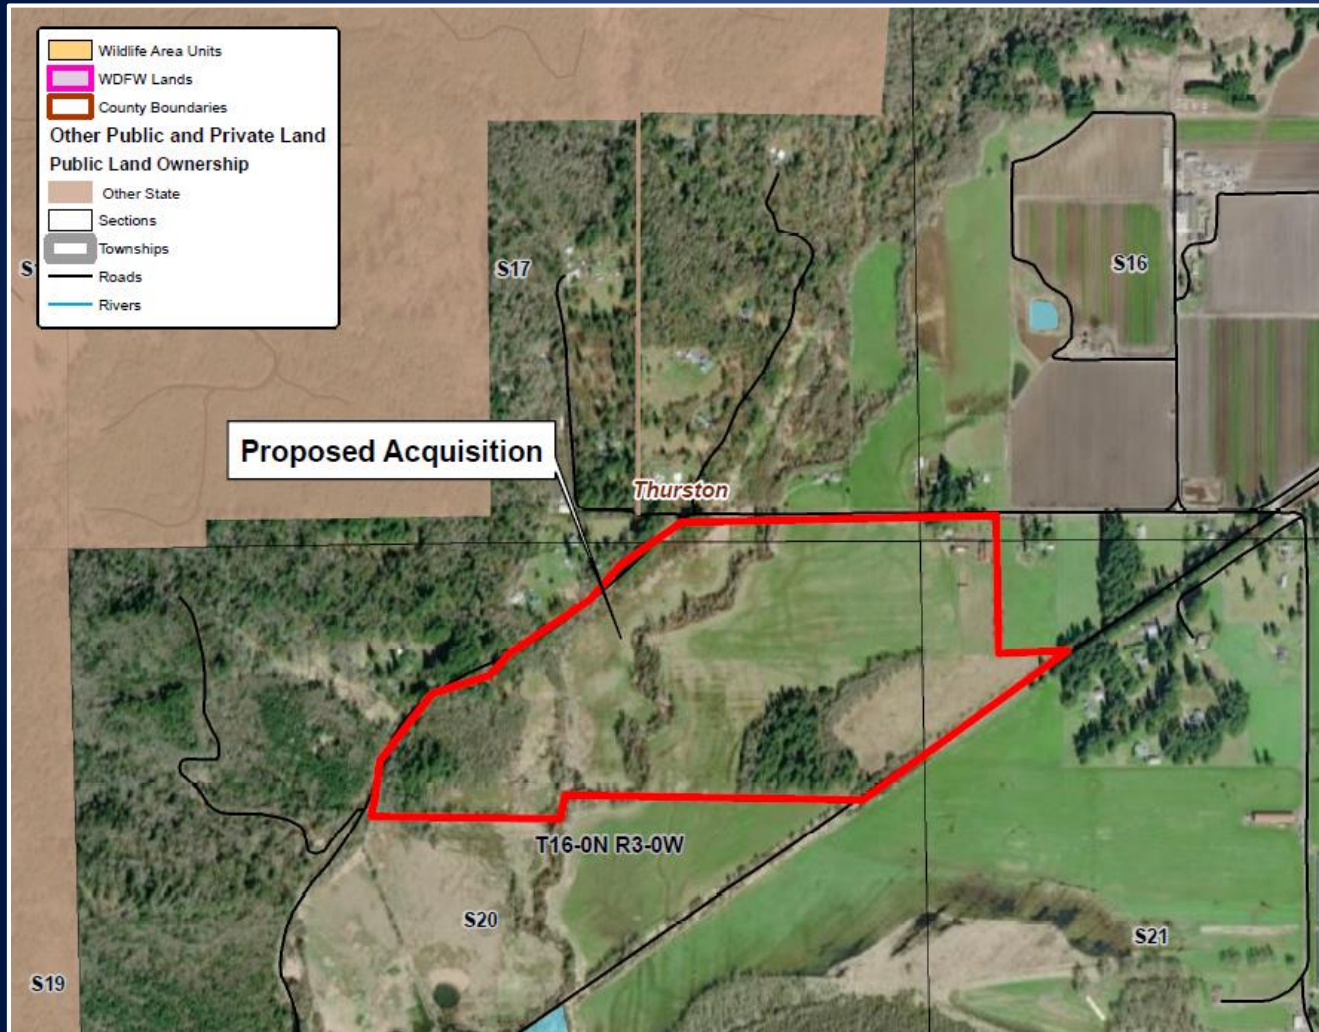

Oregon Spotted Frog Conservation Property

Scatter Creek WLA, Thurston County

Appraised Value
$610,000

Operations & Maintenance
anticipated to be
$52/acre