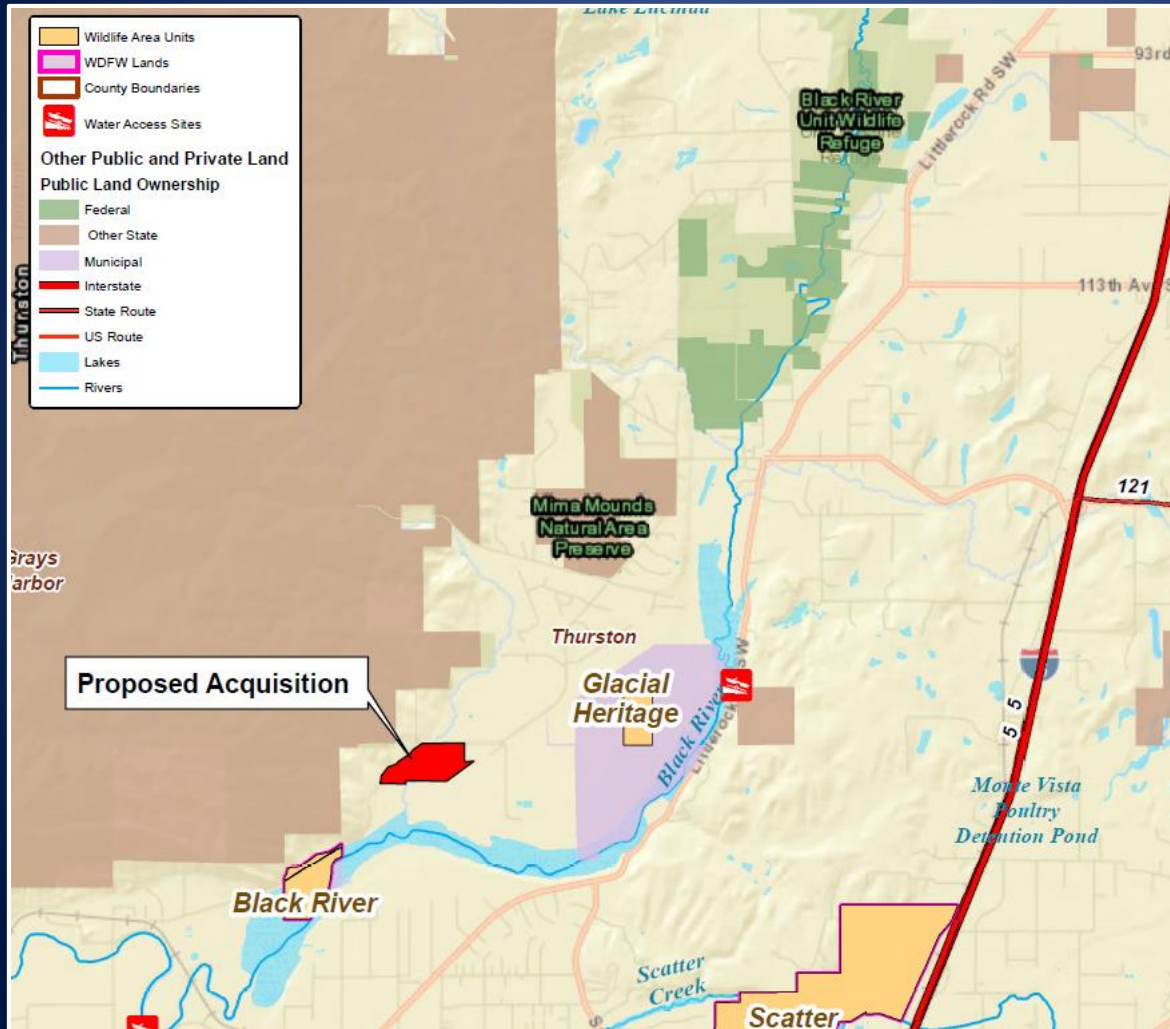

Oregon Spotted Frog Conservation Property

Scatter Creek WLA, Thurston County