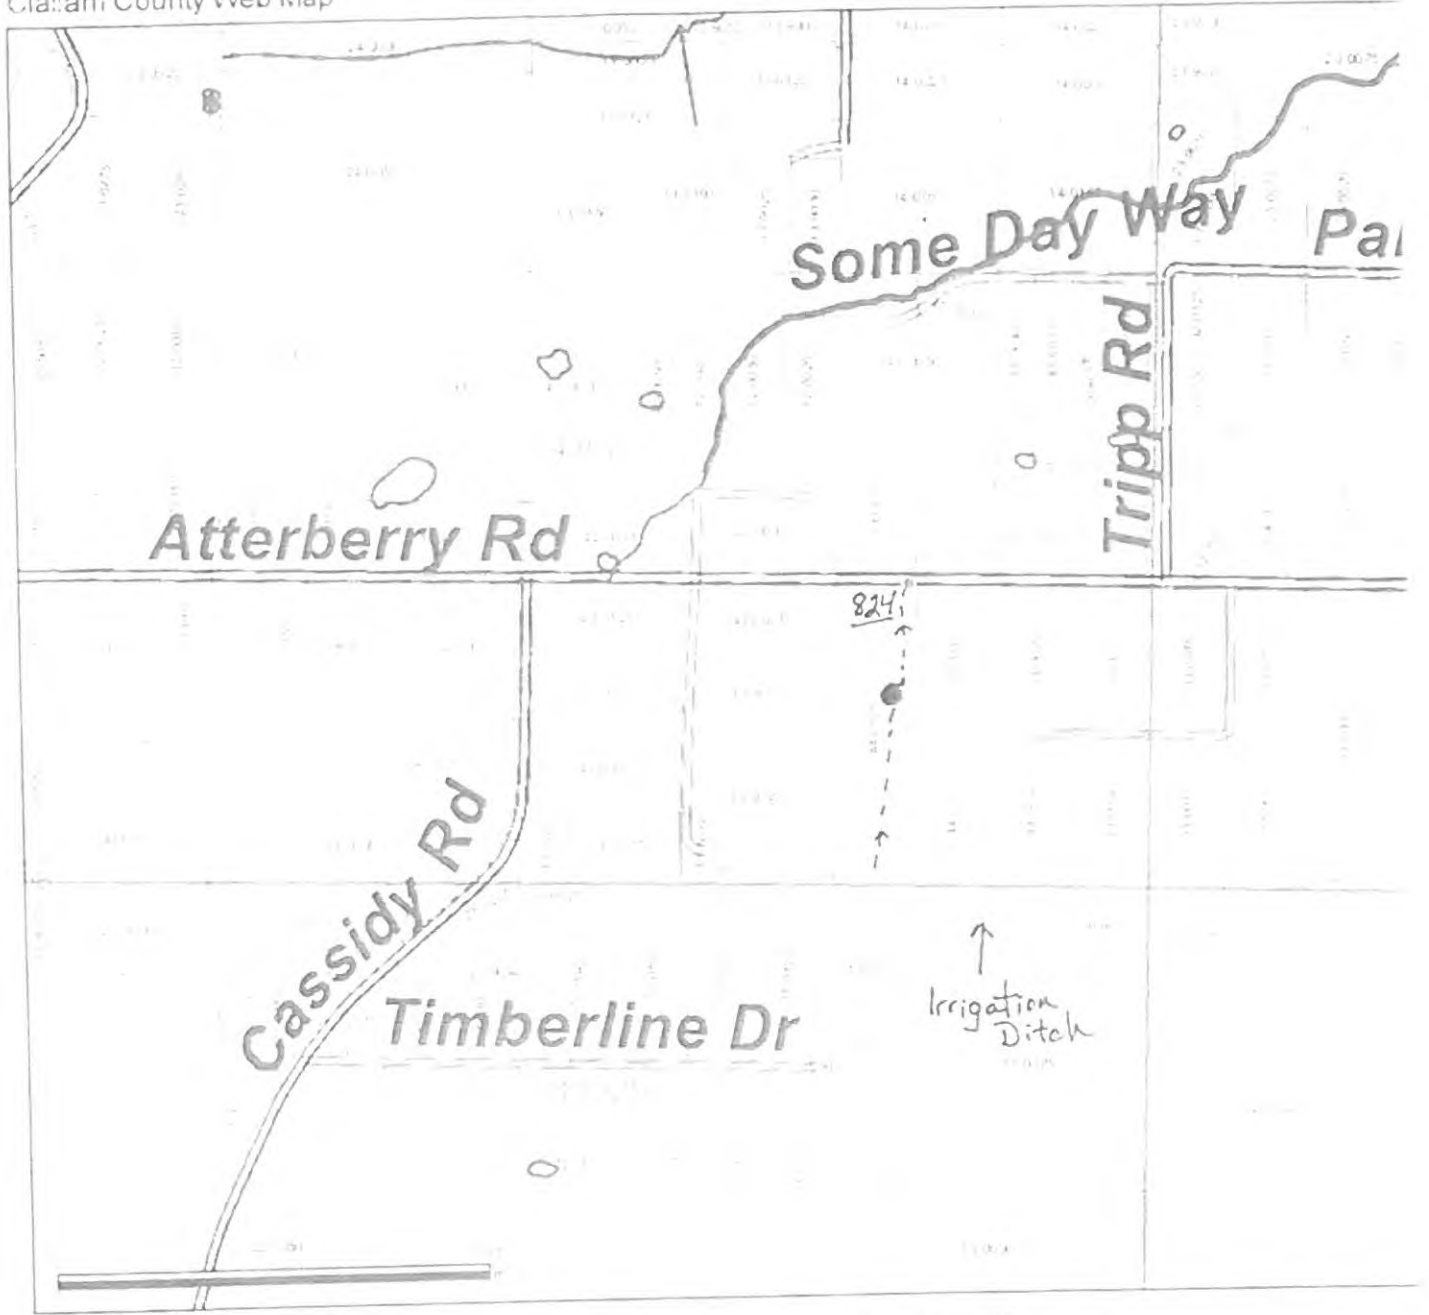

Scale: 1:9,028

● = POND