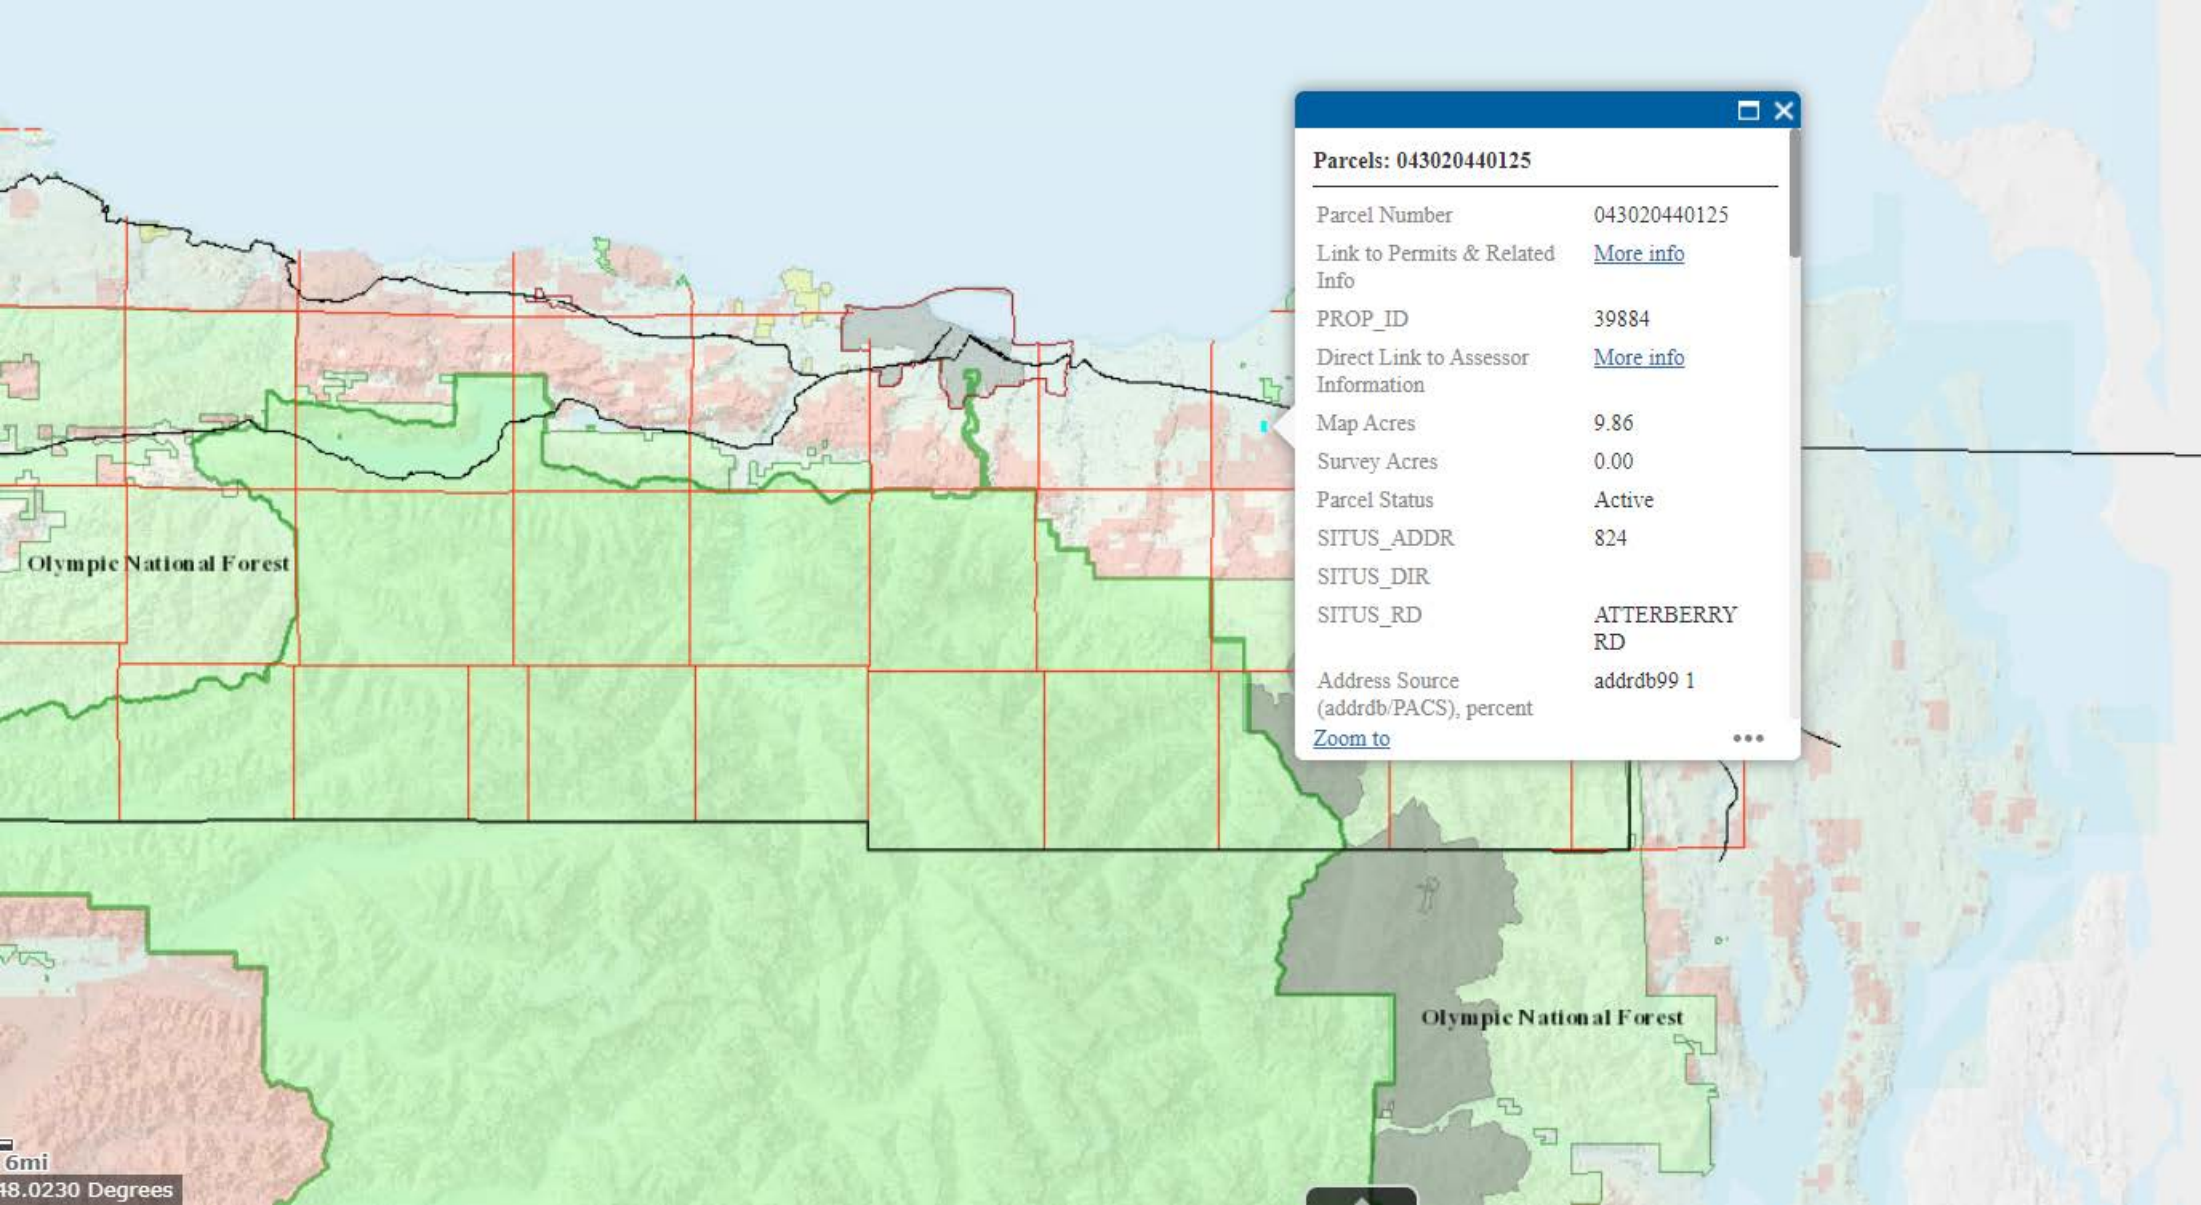

Enter parcel # or address

Parcels: 043020440125
1 of 2

10mi

47.9861 Degrees

Full screen map

Clallam County

☐ ✕

Parcels: 043020440125

Parcel Number	043020440125
Link to Permits & Related Info	More info
PROP_ID	39884
Direct Link to Assessor Information	More info
Map Acres	9.86
Survey Acres	0.00
Parcel Status	Active
SITUS_ADDR	824
SITUS_DIR	
SITUS_RD	ATTERBERRY RD
Address Source (addrdb/PACS), percent	addrdb99 1
Zoom to	...

Olympic National Forest

Olympic National Forest

6mi
48.0230 Degrees

Scale: 1:9,028

● = POND