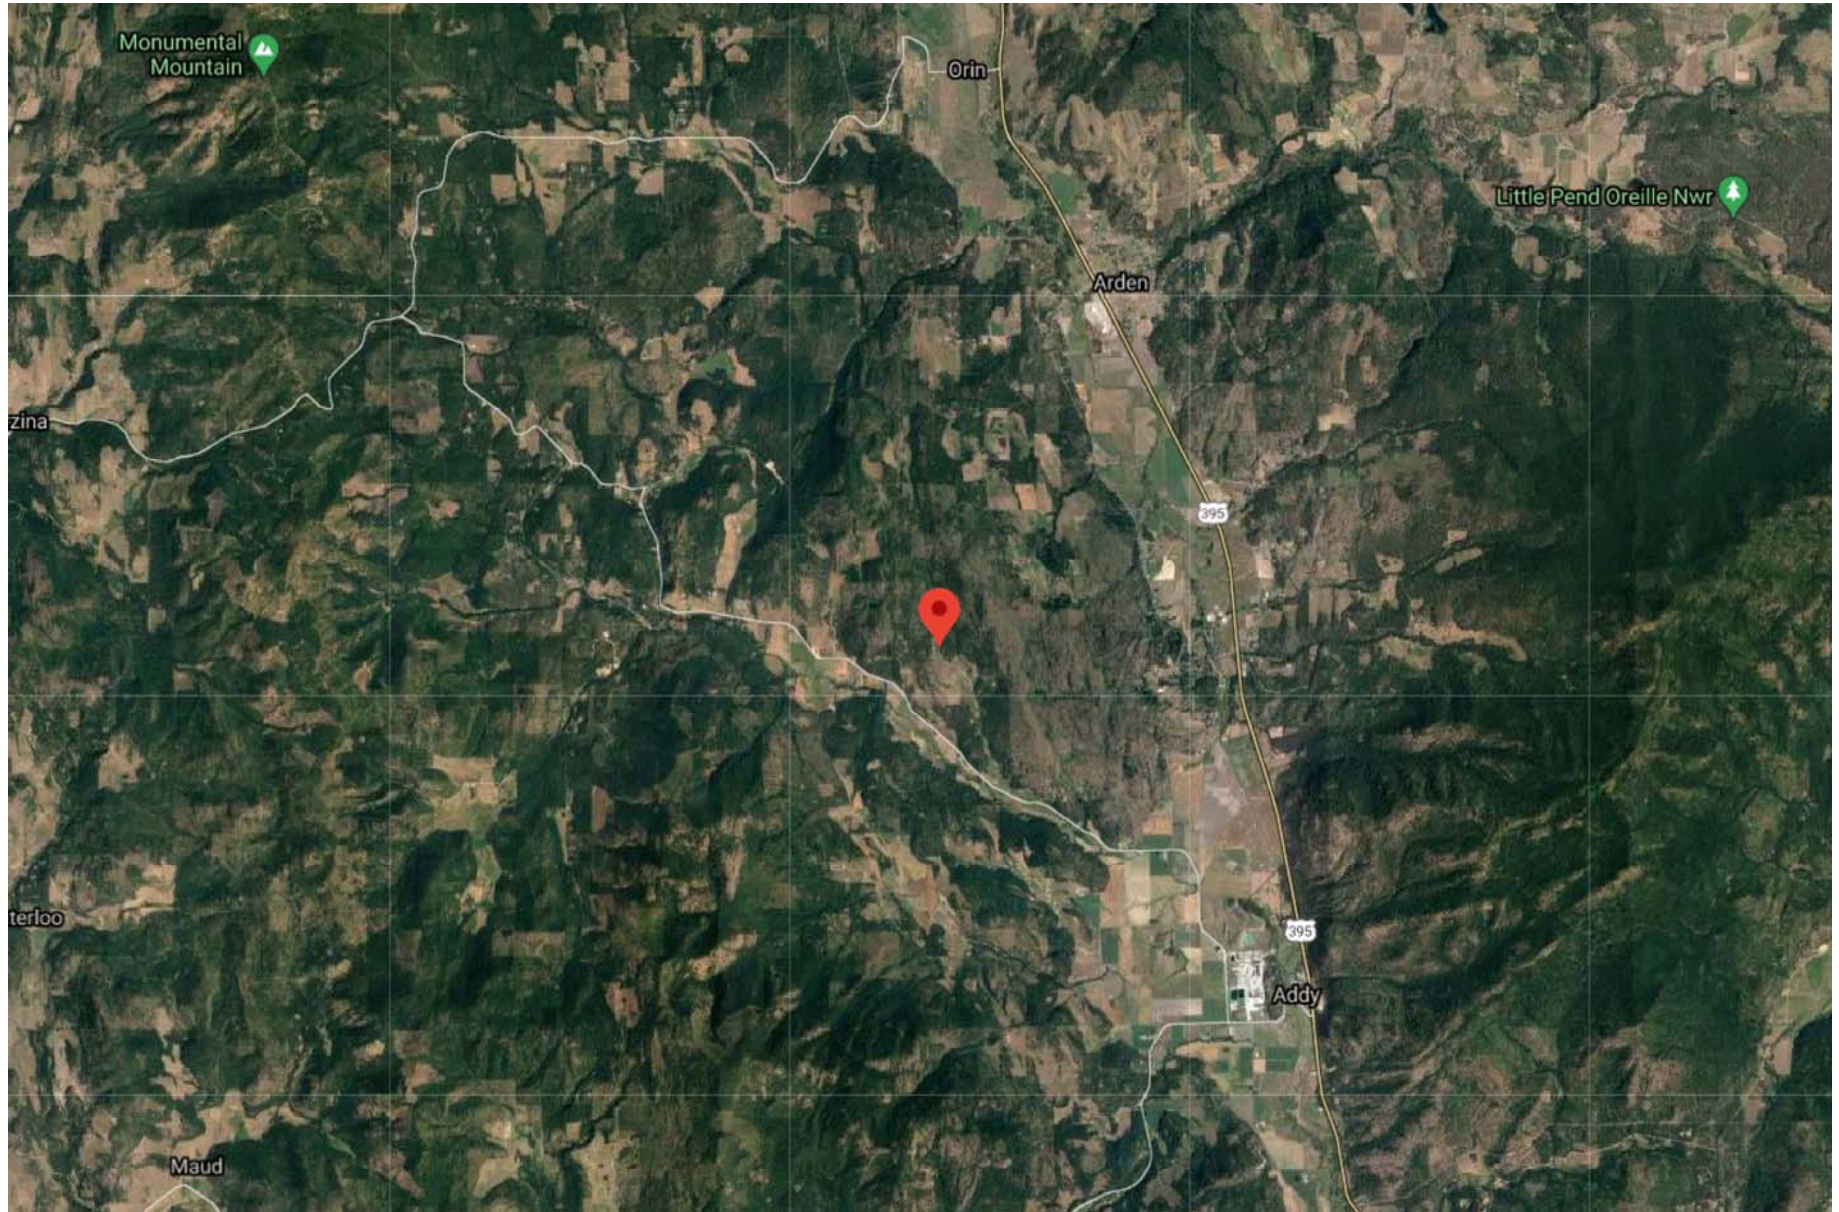

**Brett Davis Grass Carp Application  
Stevens County, WA  
Vicinity Map**

Google Maps 2113 Sargent Rd

Google Maps 2113 Sargent Rd

0

0.1

Miles