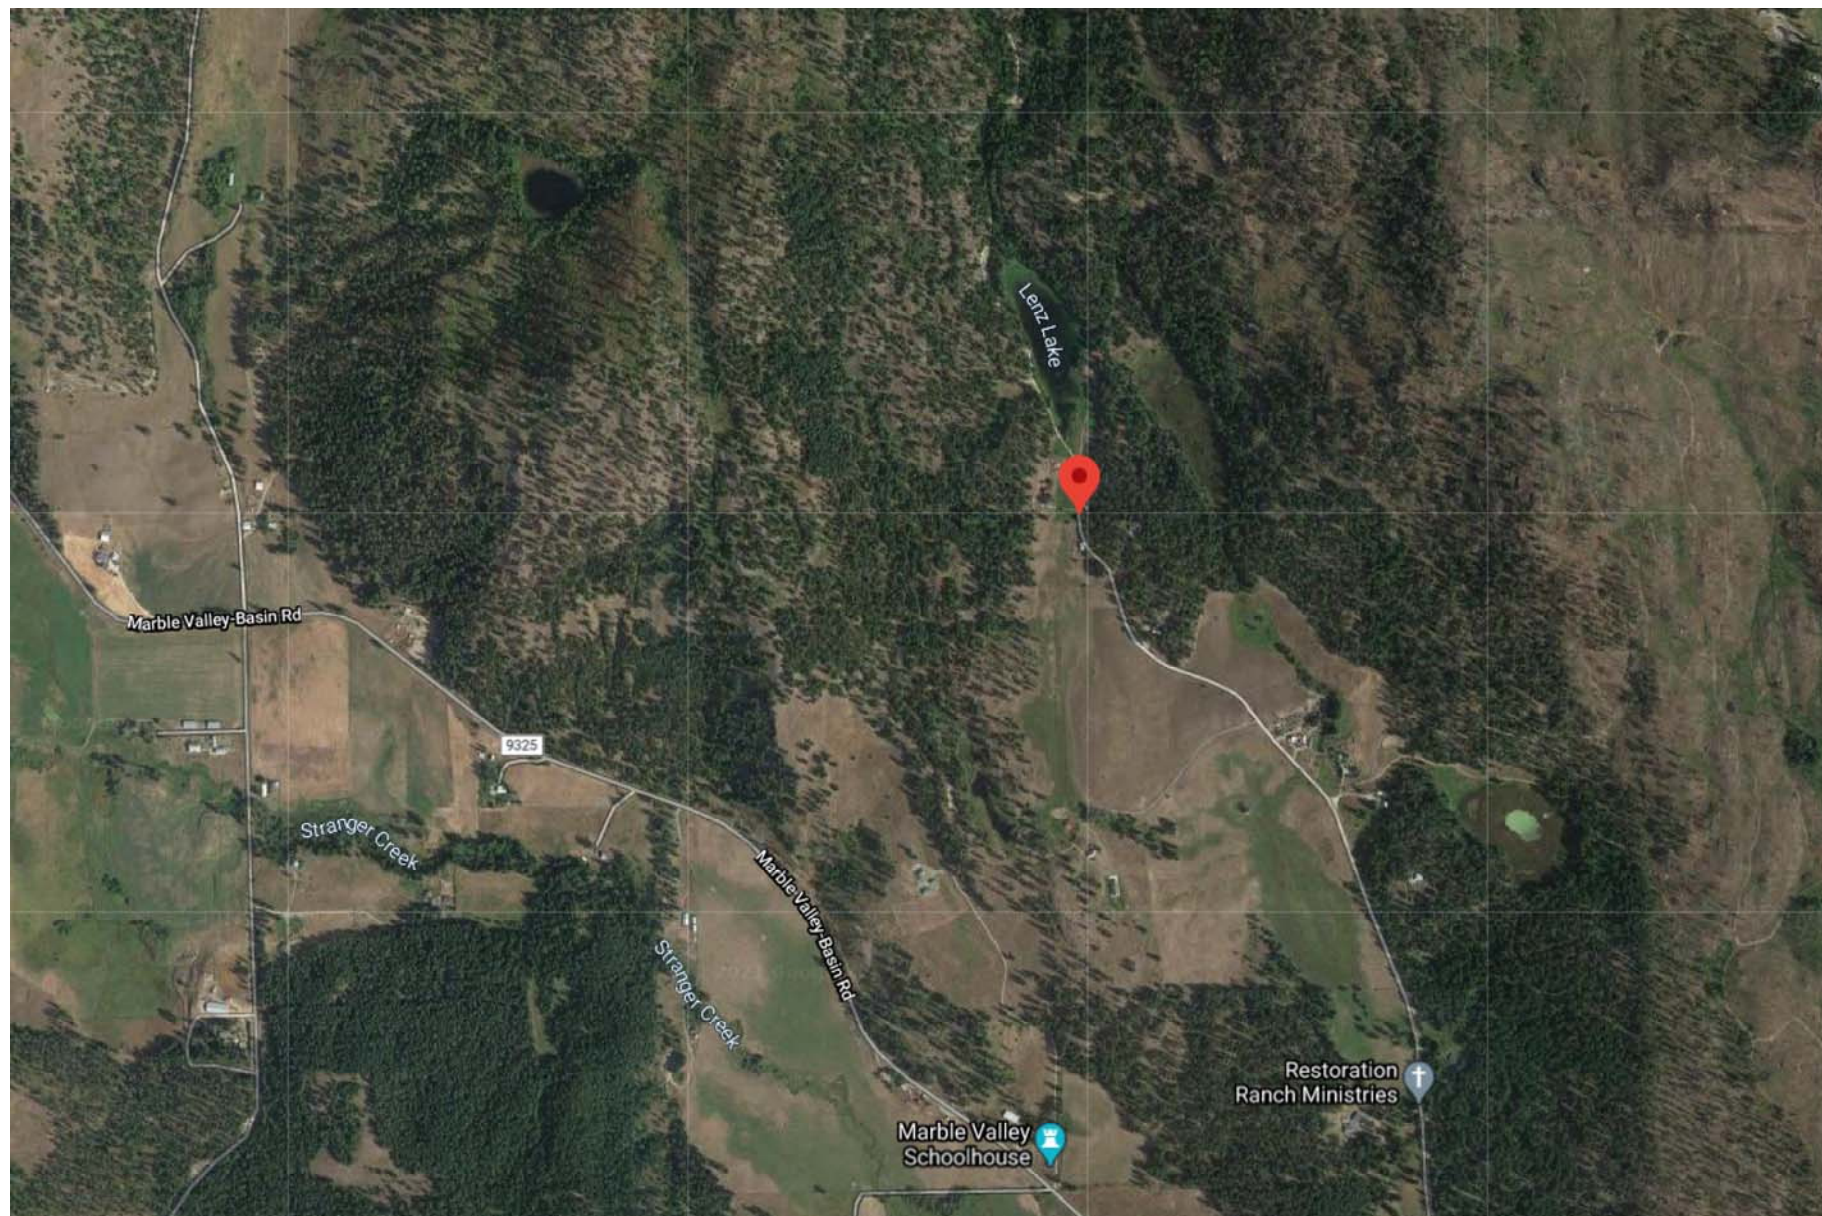

**Brett Davis Grass Carp Application  
Stevens County, WA  
Vicinity Map**

Google Maps 2113 Sargent Rd

Google Maps 2113 Sargent Rd

0

0.1

Miles