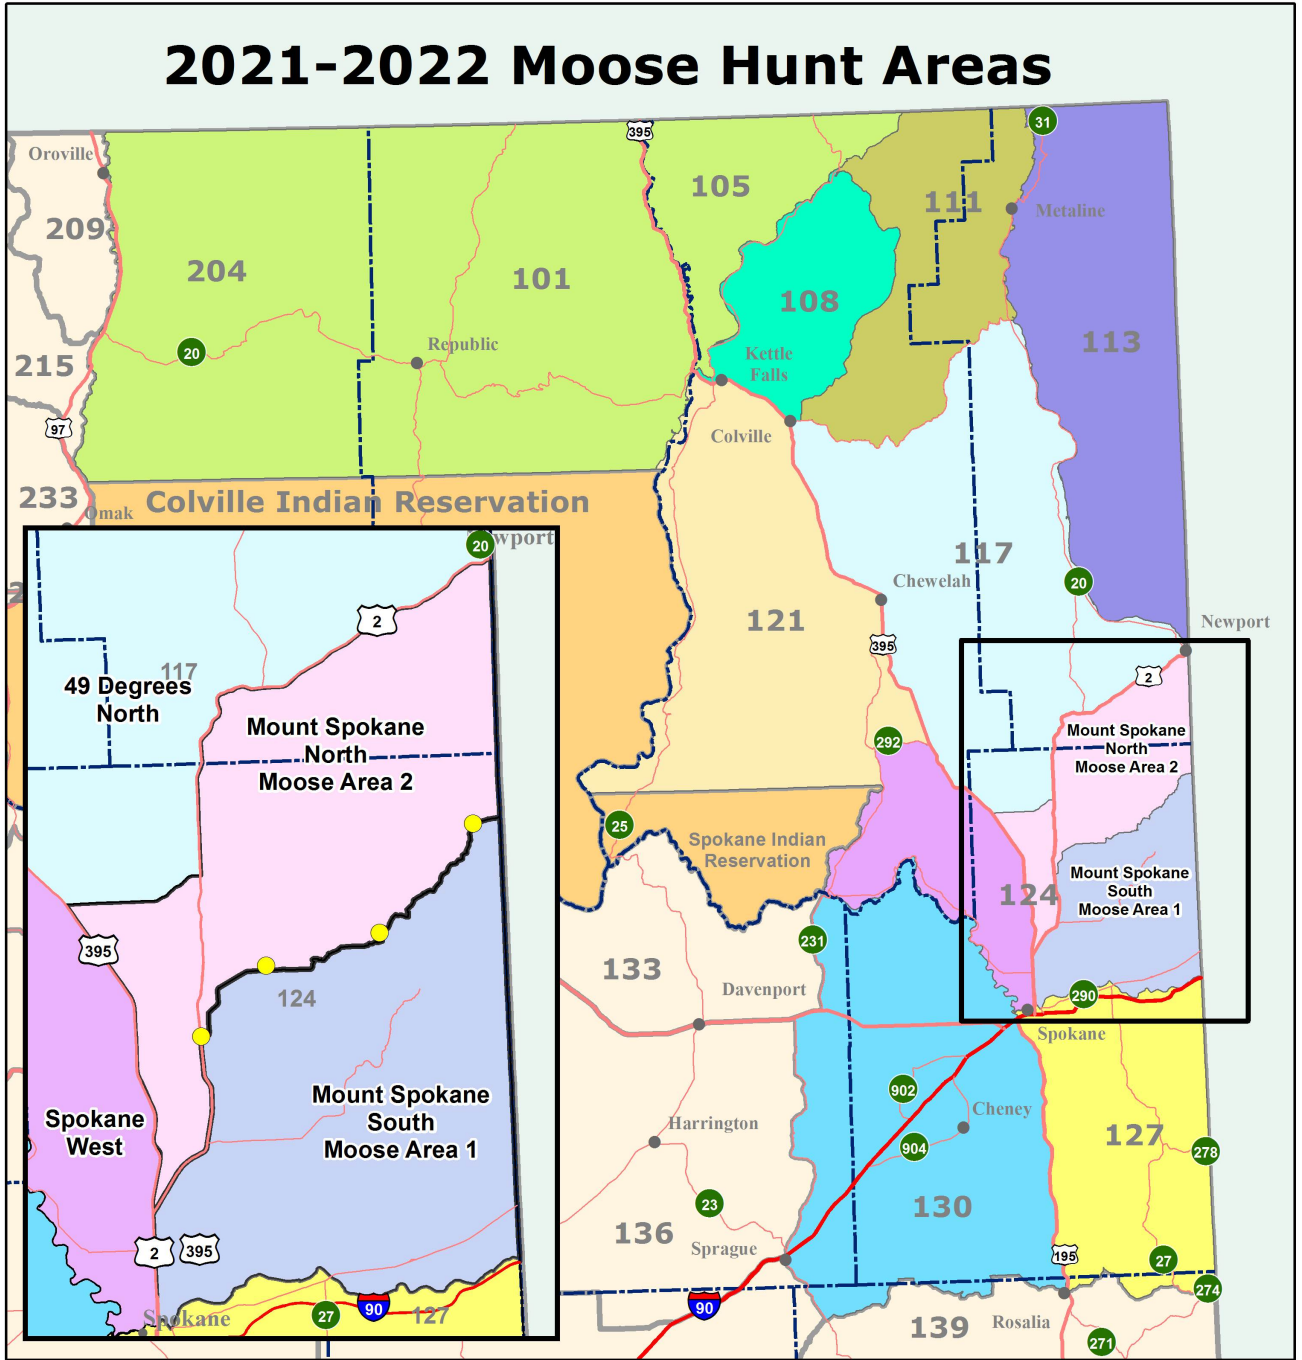

# 2021-2022 Moose Hunt Areas

## Moose Hunt Areas

- |   |  |
|---|--|
|  Mount Spokane South Moose Area 1 |  Huckleberry                  |
|  Mount Spokane North Moose Area 2 |  Kettle Range - East Okanogan |
|  49 Degrees North                 |  Mica Peak                    |
|  Aladdin                          |  Selkirk Mountains            |
|  Cheney                           |  Spokane West                 |
|  Douglas                          |  |

## Administrative Boundaries

-  County Line
-  Game Management Unit
-  City or Town

## Transportation Network

-  Interstate Highway
-  US Highway
-  State Route