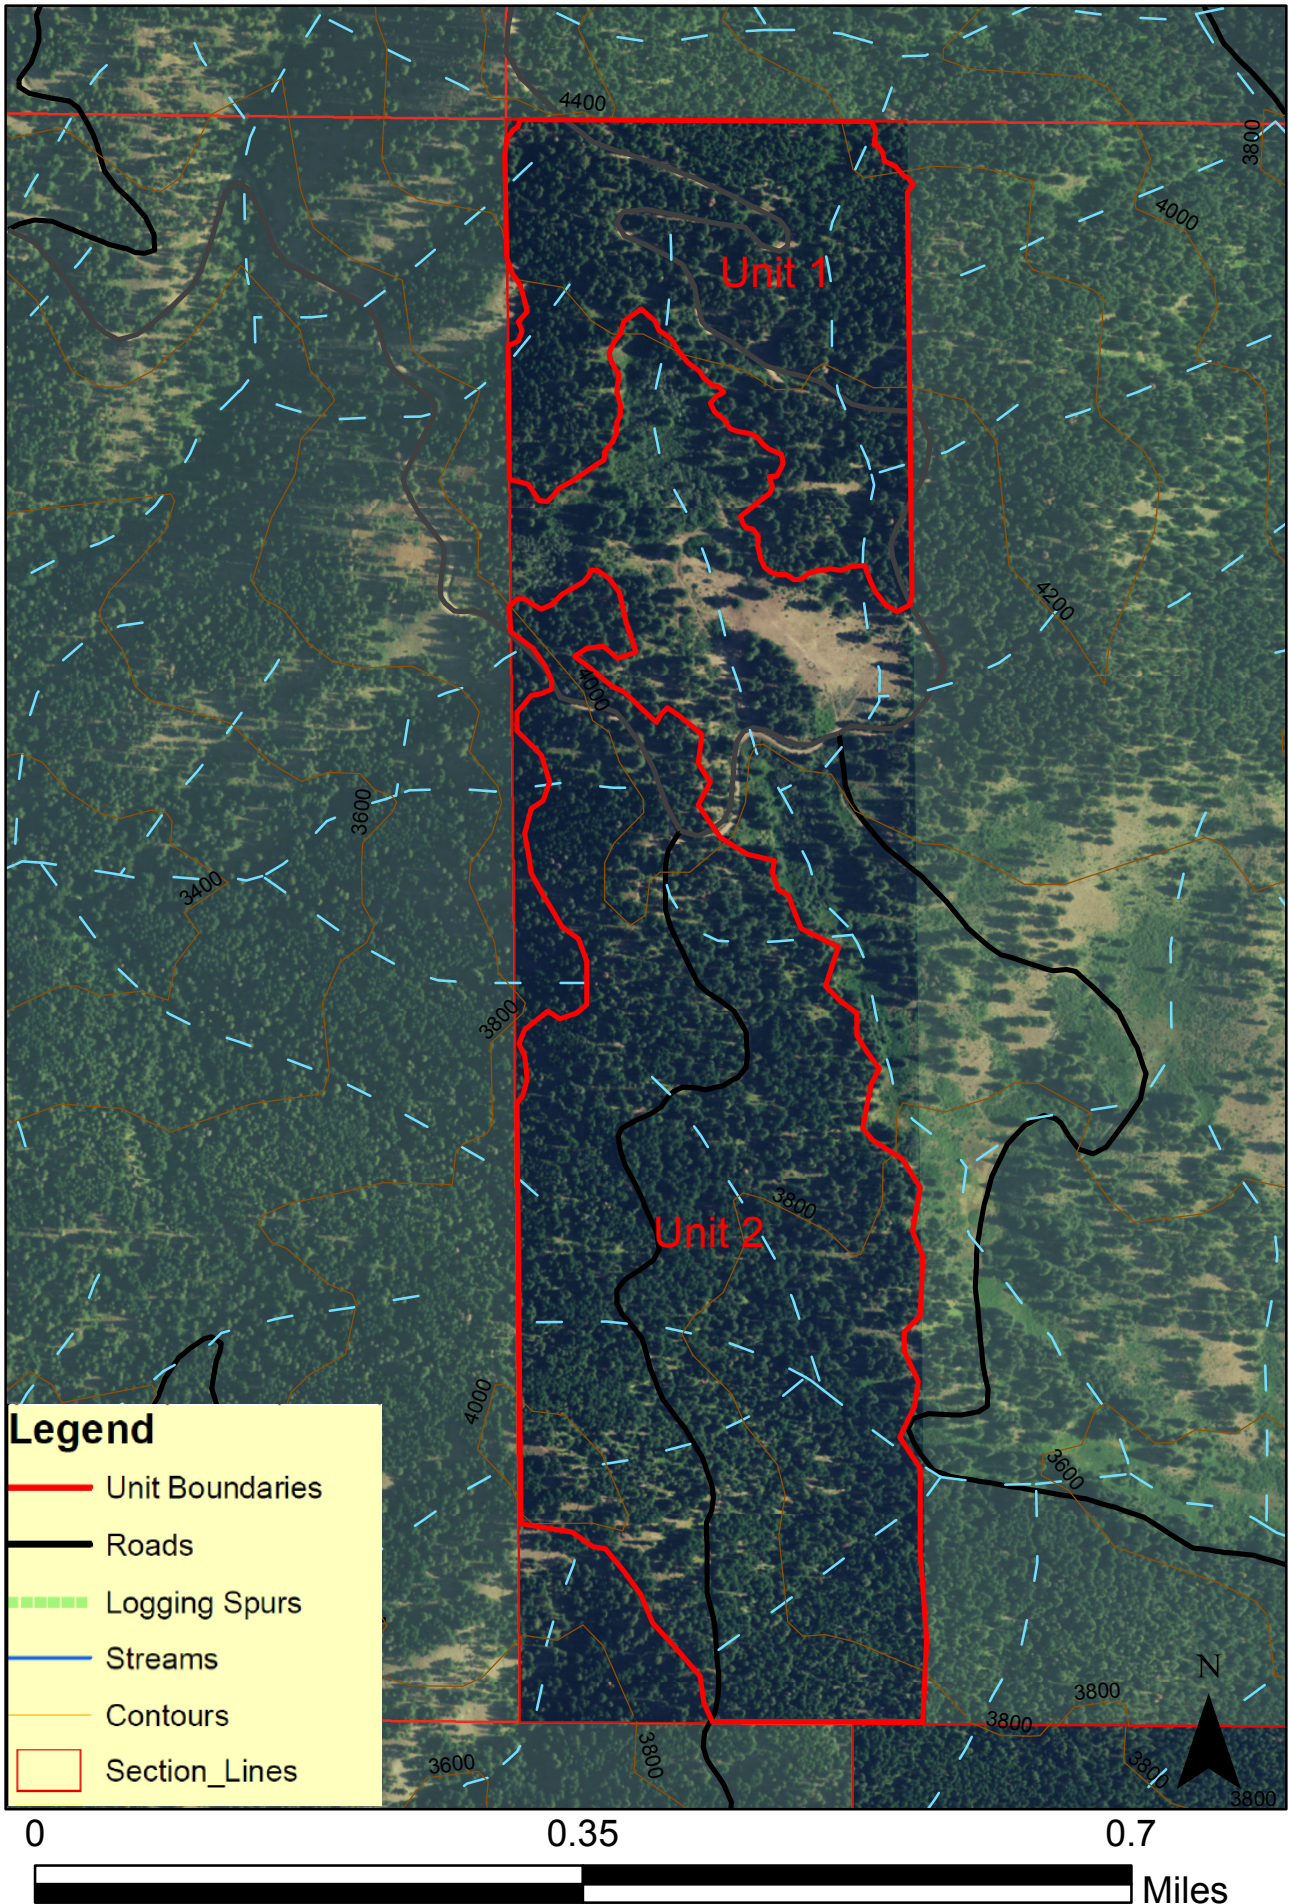

Swakane Restoration Thin Vicinity Map

Chelan Wildlife Area
Chelan County

Swakane Project Area

Spokane

Wenatchee

Yakima

Sources: Esri, HERE, Garmin, USGS, Intermap, INCREMENT P, NRCan, Esri Japan, METI, Esri China (Hong Kong), Esri Korea, Esri (Thailand), NGCC, © OpenStreetMap contributors, and the GIS User Community

0 90 180 Miles

Swakane Restoration Thin Vicinity Map

Chelan Wildlife Area
Chelan County

Swakane Restoration Thin Unit Map 1

Chelan Wildlife Area
Chelan County

Swakane Restoration Thin Unit Ortho 1

Chelan Wildlife Area
Chelan County

Swakane Restoration Thin Unit Map 2

Chelan Wildlife Area
Chelan County

Swakane Restoration Thin Unit Ortho 2

Chelan Wildlife Area
Chelan County

Legend

- Unit Boundaries
- Roads
- Logging Spurs
- Streams
- Contours
- Section_Lines

Swakane Restoration Thin Unit Map 3

Chelan Wildlife Area
Chelan County

Swakane Restoration Thin Unit Ortho 3

Chelan Wildlife Area
Chelan County

Legend

- Unit Boundaries
- Roads
- Logging Spurs
- Streams
- Contours
- Section_Lines