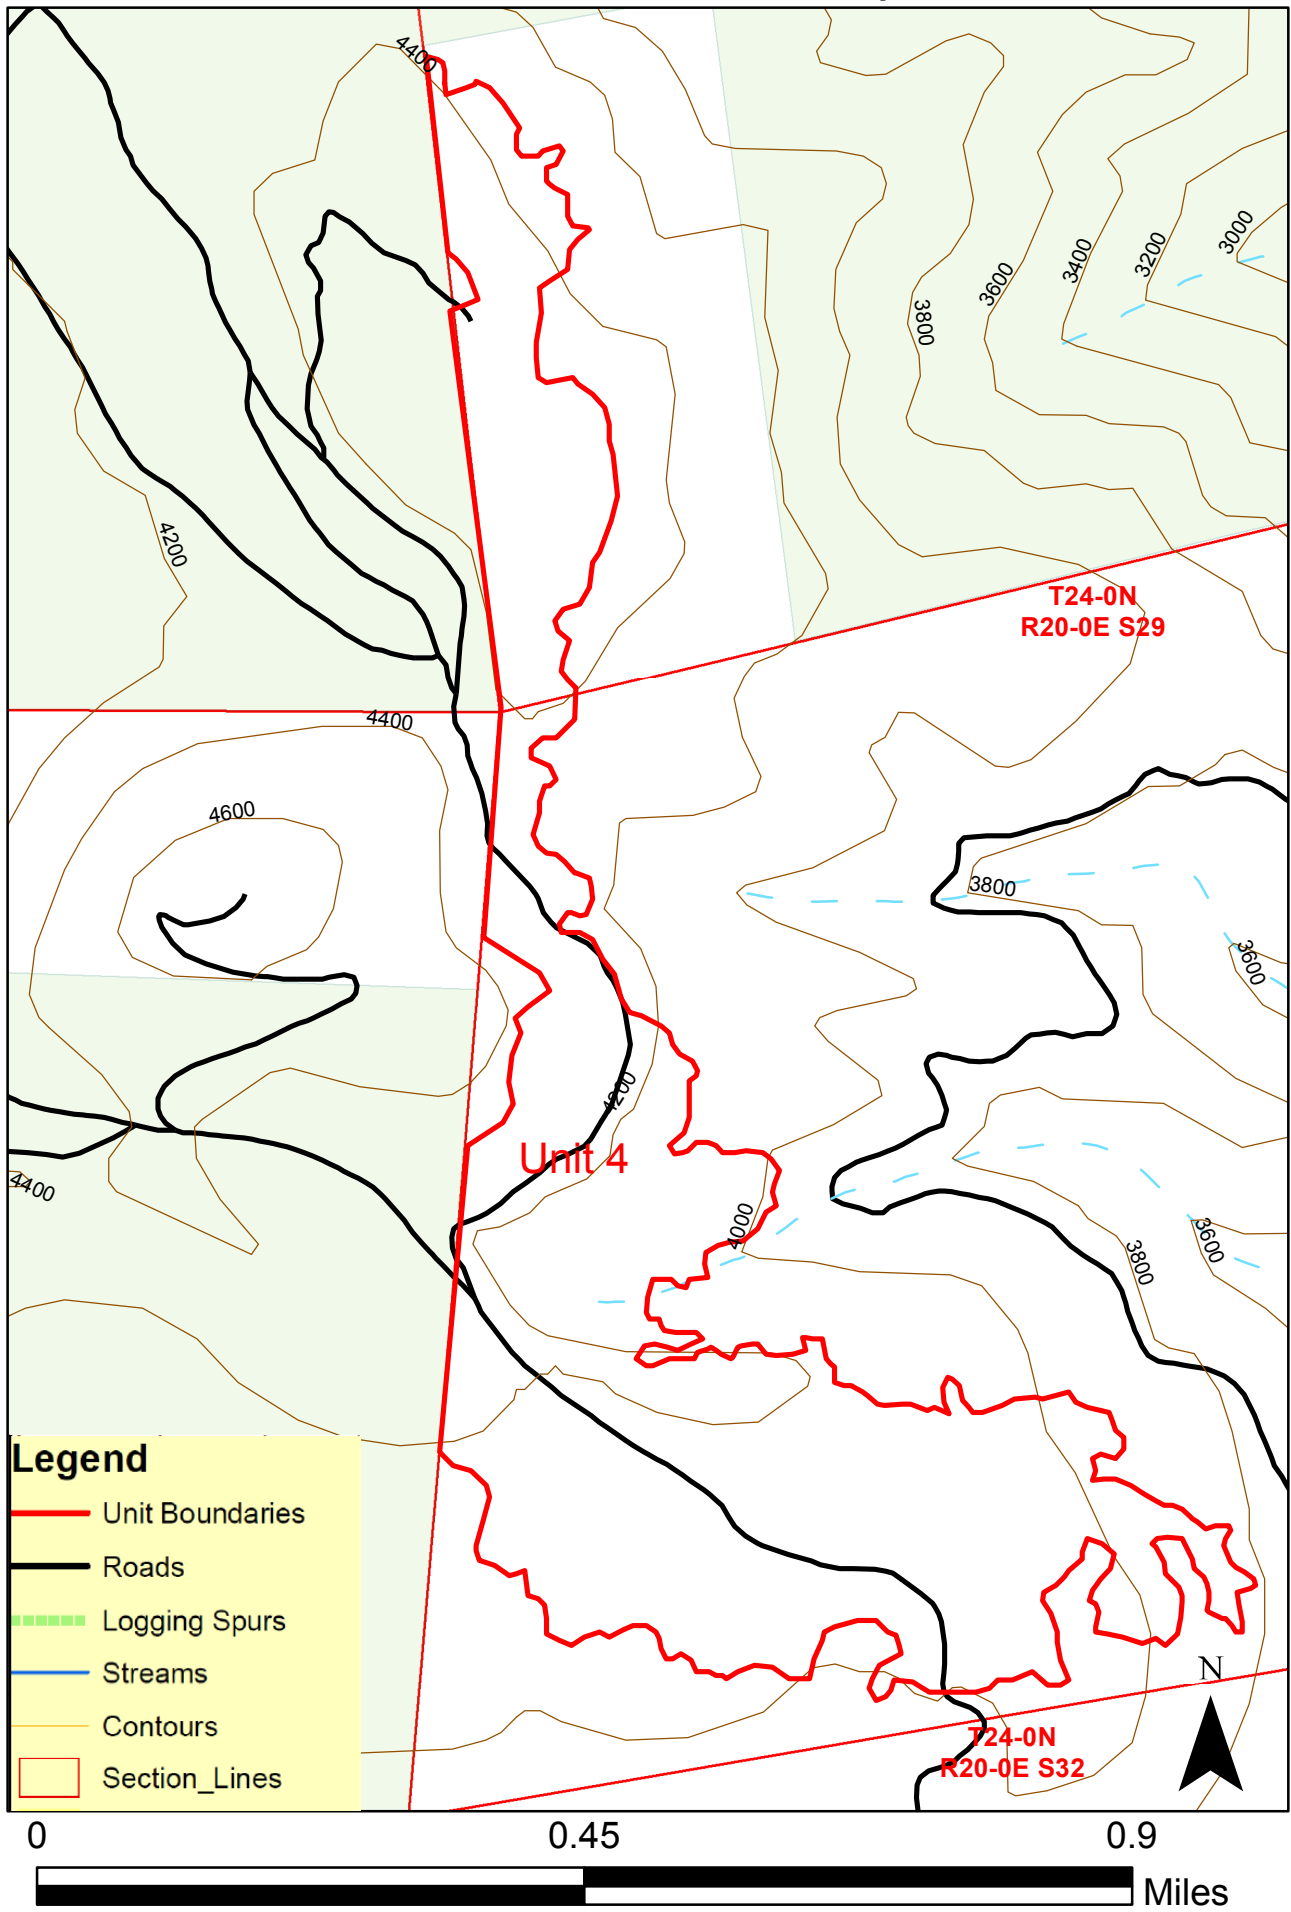

Swakane Restoration Thin Vicinity Map

Chelan Wildlife Area
Chelan County

Swakane Project Area

Spokane

Wenatchee

Yakima

Sources: Esri, HERE, Garmin, USGS, Intermap, INCREMENT P, NRCan, Esri Japan, METI, Esri China (Hong Kong), Esri Korea, Esri (Thailand), NGCC, © OpenStreetMap contributors, and the GIS User Community

0 90 180 Miles

Swakane Restoration Thin Vicinity Map

Chelan Wildlife Area
Chelan County

Swakane Restoration Thin Unit Map 1

Chelan Wildlife Area
Chelan County

Swakane Restoration Thin Unit Ortho 1

Chelan Wildlife Area
Chelan County

Swakane Restoration Thin Unit Map 2

Chelan Wildlife Area
Chelan County

Swakane Restoration Thin Unit Ortho 2

Chelan Wildlife Area
Chelan County

Legend

- Unit Boundaries
- Roads
- Logging Spurs
- Streams
- Contours
- Section_Lines

Swakane Restoration Thin Unit Map 3

Chelan Wildlife Area
Chelan County

Swakane Restoration Thin Unit Ortho 3

Chelan Wildlife Area
Chelan County

Legend

- Unit Boundaries
- Roads
- Logging Spurs
- Streams
- Contours
- Section_Lines