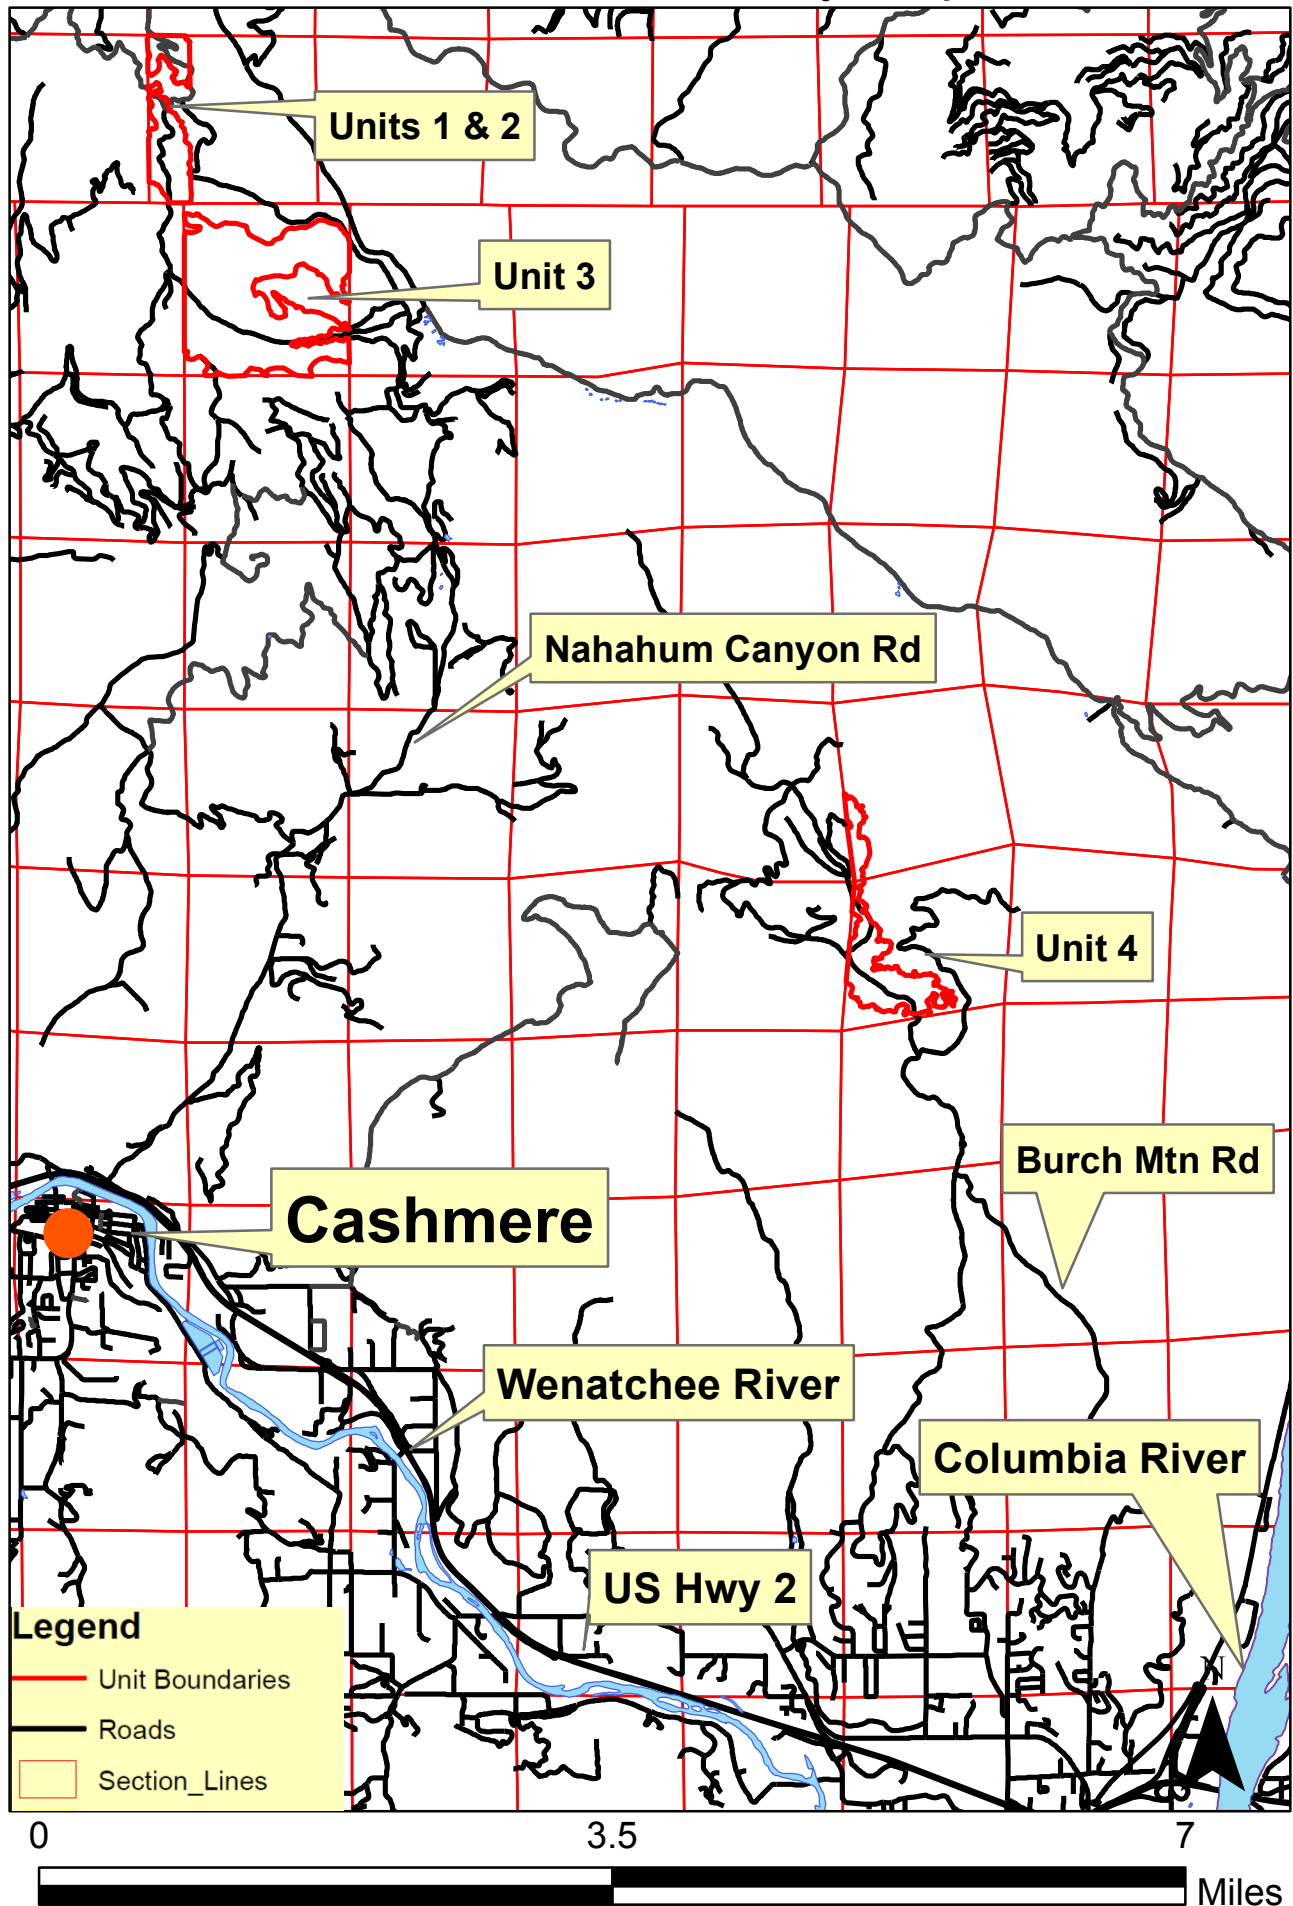

Swakane Restoration Thin Vicinity Map

Chelan Wildlife Area
Chelan County

Swakane Project Area

Spokane

Wenatchee

Yakima

Sources: Esri, HERE, Garmin, USGS, Intermap, INCREMENT P, NRCan, Esri Japan, METI, Esri China (Hong Kong), Esri Korea, Esri (Thailand), NGCC, © OpenStreetMap contributors, and the GIS User Community

0 90 180 Miles

Swakane Restoration Thin Vicinity Map

Chelan Wildlife Area
Chelan County

Swakane Restoration Thin Unit Map 1

Chelan Wildlife Area
Chelan County

Swakane Restoration Thin Unit Ortho 1

Chelan Wildlife Area
Chelan County

Swakane Restoration Thin Unit Map 2

Chelan Wildlife Area
Chelan County

Swakane Restoration Thin Unit Ortho 2

Chelan Wildlife Area
Chelan County

Legend

- Unit Boundaries
- Roads
- Logging Spurs
- Streams
- Contours
- Section_Lines

Swakane Restoration Thin Unit Map 3

Chelan Wildlife Area
Chelan County

Swakane Restoration Thin Unit Ortho 3

Chelan Wildlife Area
Chelan County

Legend

- Unit Boundaries
- Roads
- Logging Spurs
- Streams
- Contours
- Section_Lines