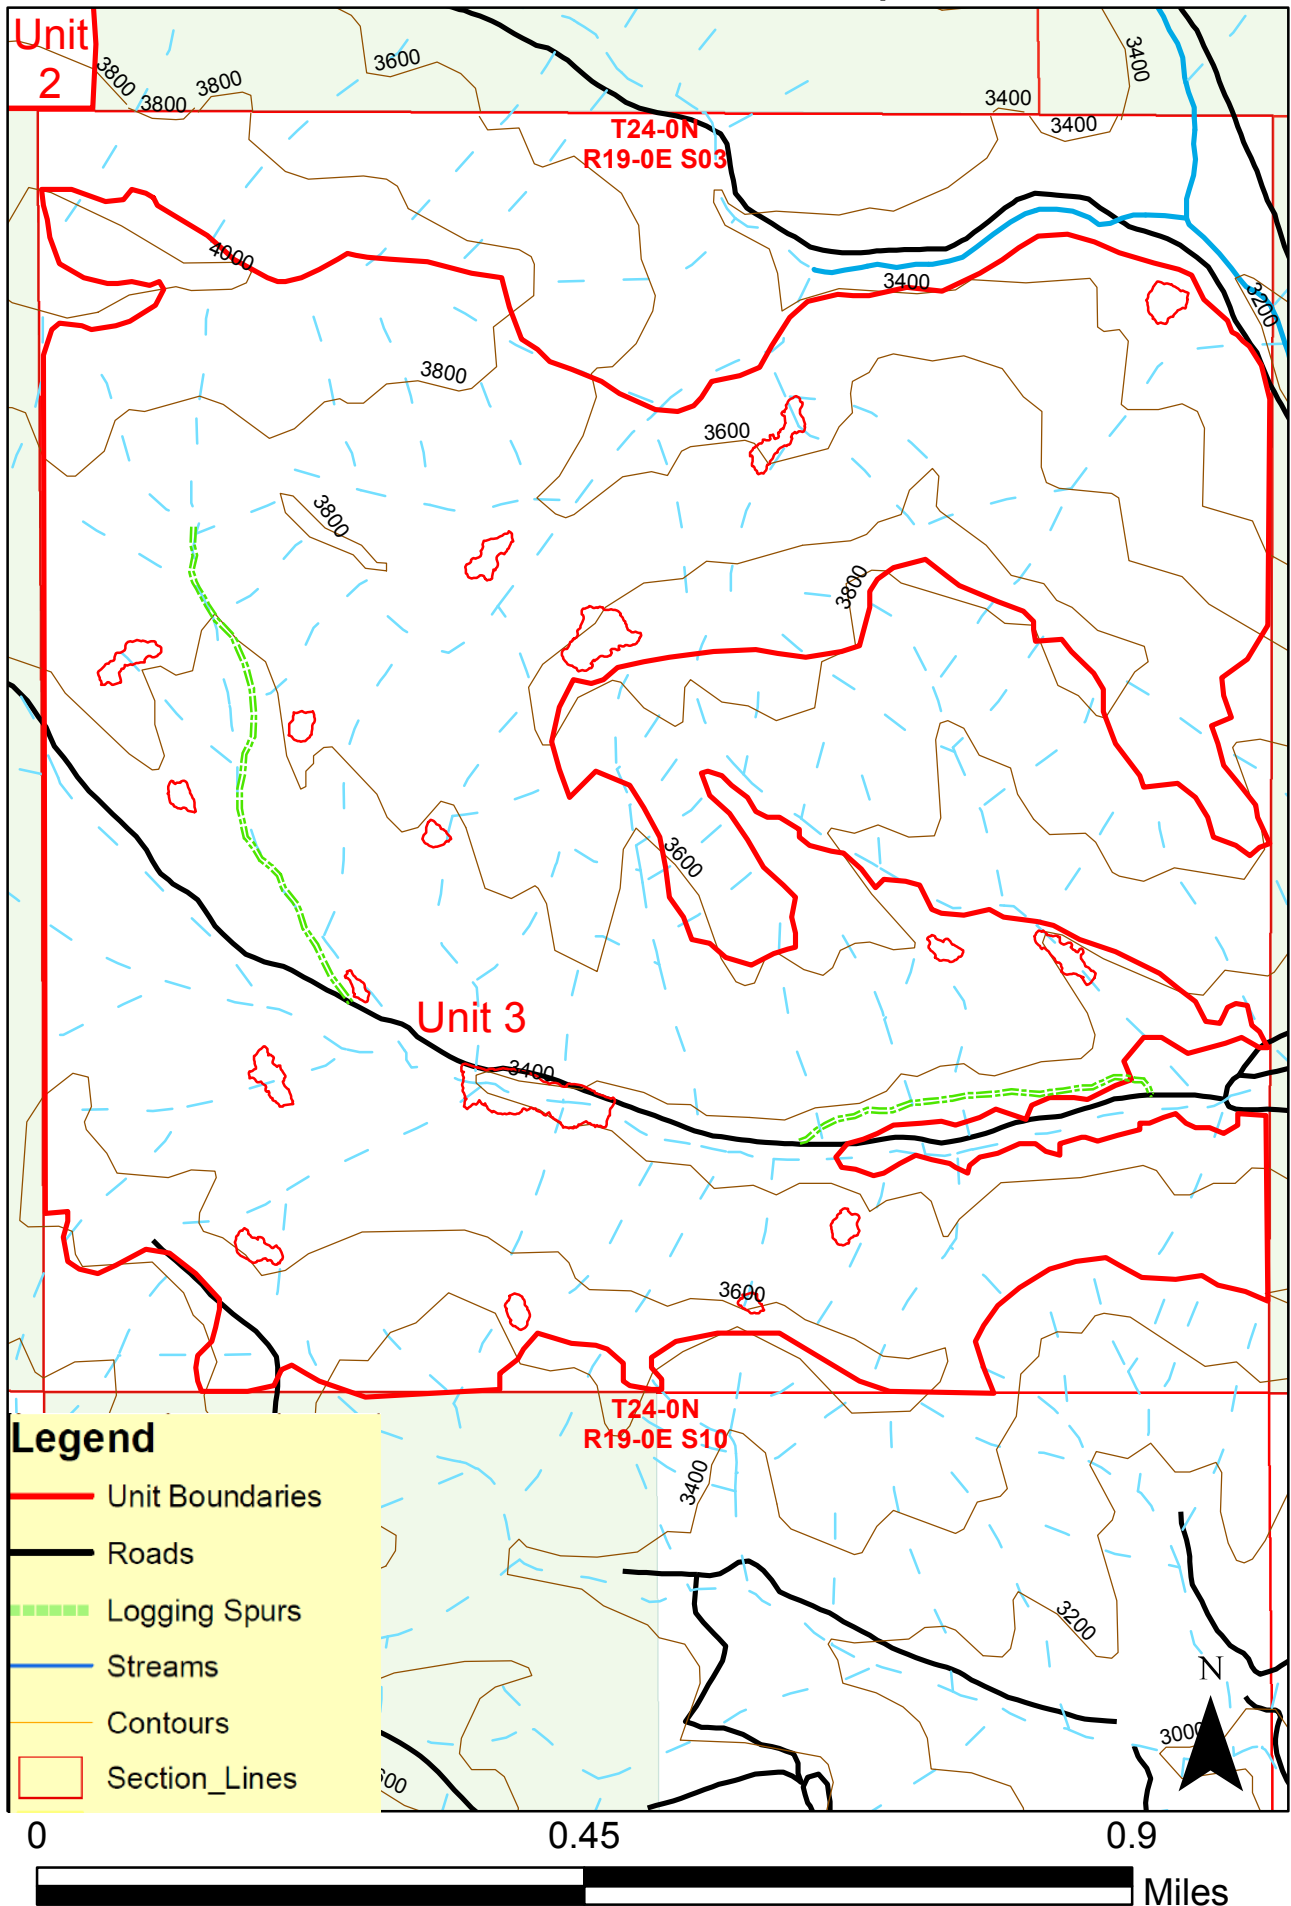

Swakane Restoration Thin Vicinity Map

Chelan Wildlife Area
Chelan County

Swakane Project Area

Spokane

Wenatchee

Yakima

Sources: Esri, HERE, Garmin, USGS, Intermap, INCREMENT P, NRCan, Esri Japan, METI, Esri China (Hong Kong), Esri Korea, Esri (Thailand), NGCC, © OpenStreetMap contributors, and the GIS User Community

0 90 180 Miles

Swakane Restoration Thin Vicinity Map

Chelan Wildlife Area
Chelan County

Swakane Restoration Thin Unit Map 1

Chelan Wildlife Area
Chelan County

Swakane Restoration Thin Unit Ortho 1

Chelan Wildlife Area
Chelan County

Swakane Restoration Thin Unit Map 2

Chelan Wildlife Area
Chelan County

Swakane Restoration Thin Unit Ortho 2

Chelan Wildlife Area
Chelan County

Legend

- Unit Boundaries
- Roads
- Logging Spurs
- Streams
- Contours
- Section_Lines

Swakane Restoration Thin Unit Map 3

Chelan Wildlife Area
Chelan County

Swakane Restoration Thin Unit Ortho 3

Chelan Wildlife Area
Chelan County

Legend

- Unit Boundaries
- Roads
- Logging Spurs
- Streams
- Contours
- Section_Lines