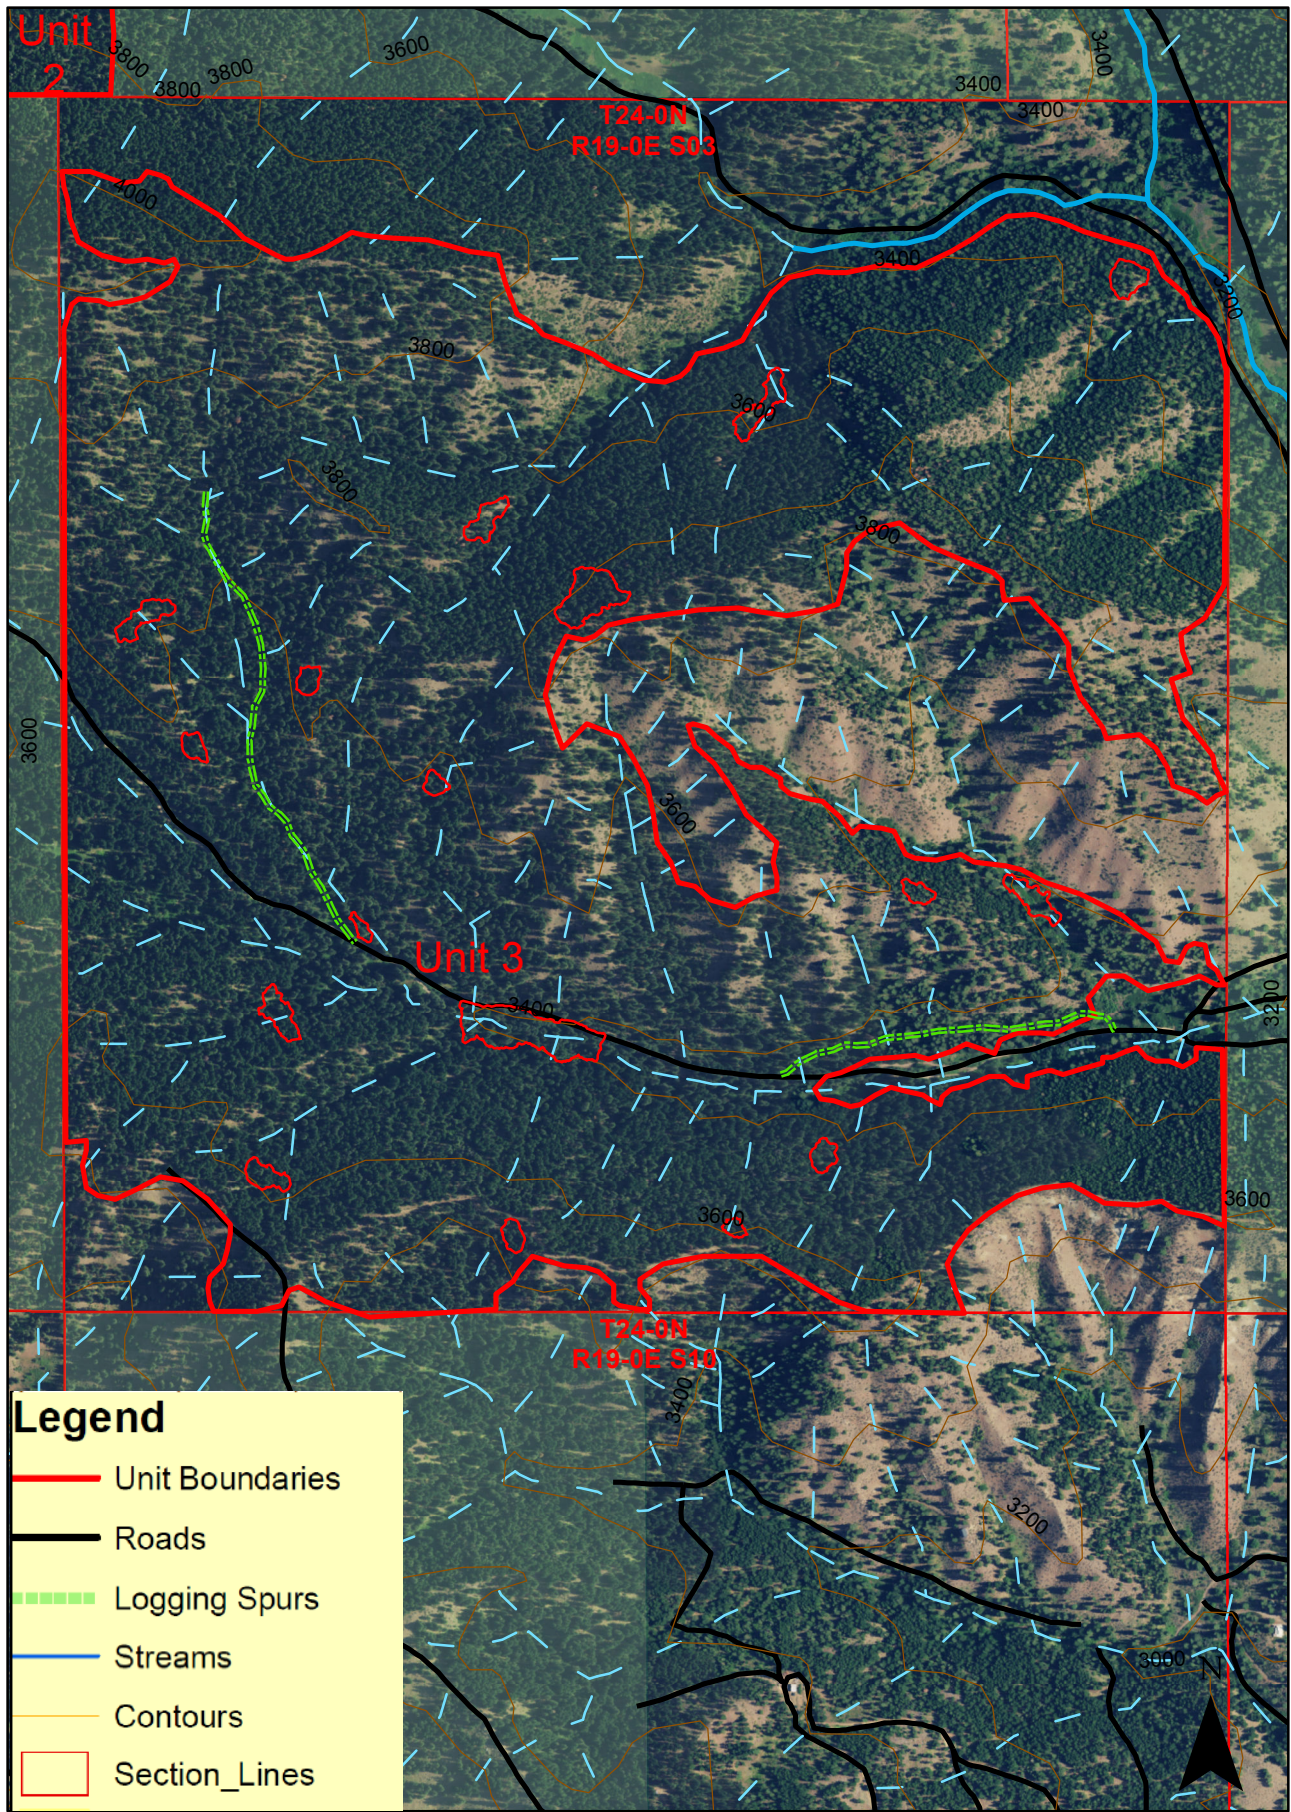

Swakane Restoration Thin Vicinity Map

Chelan Wildlife Area
Chelan County

Swakane Project Area

Spokane

Wenatchee

Yakima

Sources: Esri, HERE, Garmin, USGS, Intermap, INCREMENT P, NRCan, Esri Japan, METI, Esri China (Hong Kong), Esri Korea, Esri (Thailand), NGCC, © OpenStreetMap contributors, and the GIS User Community

0 90 180 Miles

Swakane Restoration Thin Vicinity Map

Chelan Wildlife Area
Chelan County

Swakane Restoration Thin Unit Map 1

Chelan Wildlife Area
Chelan County

Swakane Restoration Thin Unit Ortho 1

Chelan Wildlife Area
Chelan County

Swakane Restoration Thin Unit Map 2

Chelan Wildlife Area
Chelan County

Swakane Restoration Thin Unit Ortho 2

Chelan Wildlife Area
Chelan County

Legend

- Unit Boundaries
- Roads
- Logging Spurs
- Streams
- Contours
- Section_Lines

Swakane Restoration Thin Unit Map 3

Chelan Wildlife Area
Chelan County

Swakane Restoration Thin Unit Ortho 3

Chelan Wildlife Area
Chelan County

Legend

- Unit Boundaries
- Roads
- Logging Spurs
- Streams
- Contours
- Section_Lines