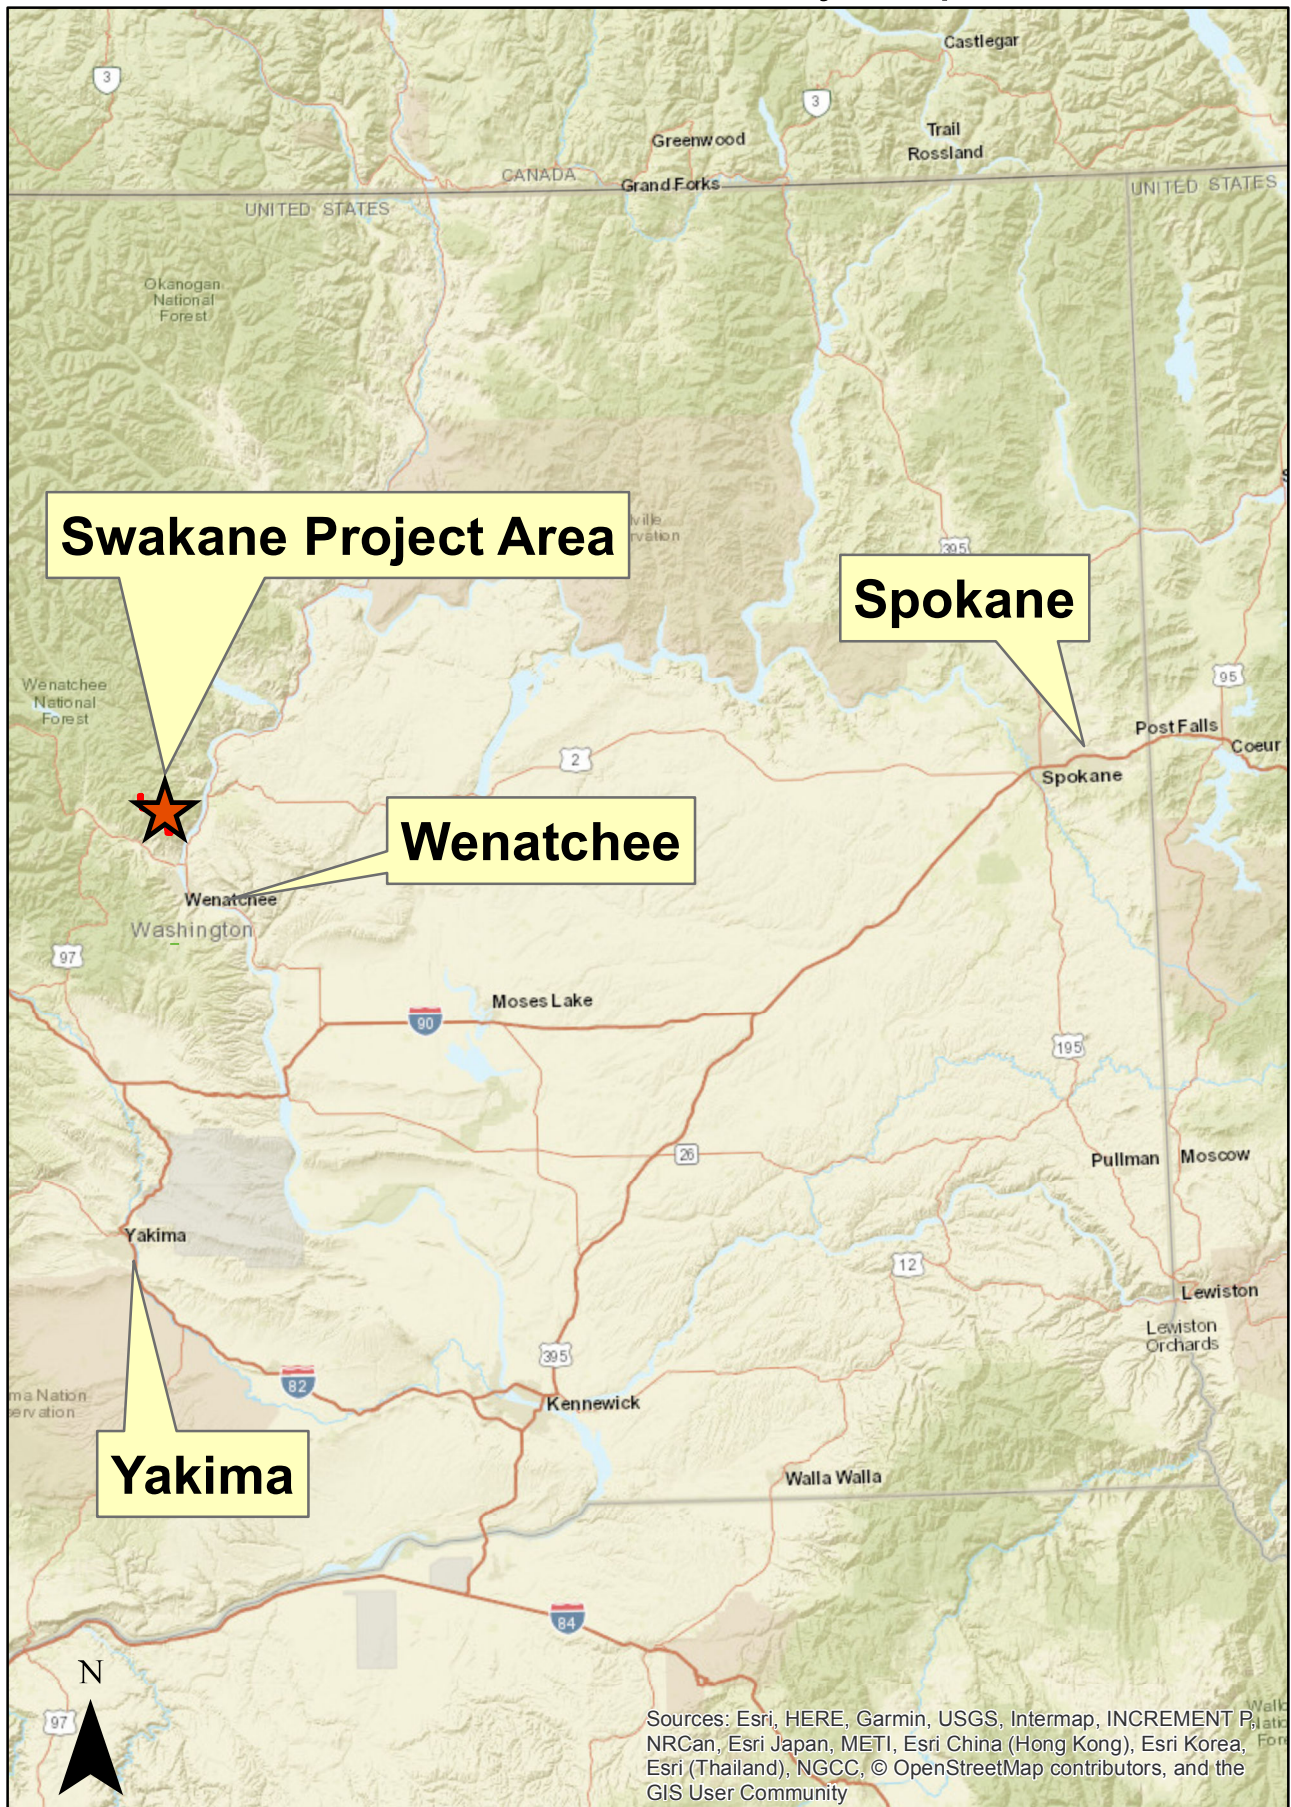

Swakane Restoration Thin Vicinity Map

Chelan Wildlife Area
Chelan County

Swakane Project Area

Spokane

Wenatchee

Yakima

Sources: Esri, HERE, Garmin, USGS, Intermap, INCREMENT P, NRCan, Esri Japan, METI, Esri China (Hong Kong), Esri Korea, Esri (Thailand), NGCC, © OpenStreetMap contributors, and the GIS User Community

0 90 180 Miles

Swakane Restoration Thin Vicinity Map

Chelan Wildlife Area
Chelan County

Swakane Restoration Thin Unit Map 1

Chelan Wildlife Area
Chelan County

Swakane Restoration Thin Unit Ortho 1

Chelan Wildlife Area
Chelan County

Swakane Restoration Thin Unit Map 2

Chelan Wildlife Area
Chelan County

Swakane Restoration Thin Unit Ortho 2

Chelan Wildlife Area
Chelan County

Legend

- Unit Boundaries
- Roads
- Logging Spurs
- Streams
- Contours
- Section_Lines

Swakane Restoration Thin Unit Map 3

Chelan Wildlife Area
Chelan County

Swakane Restoration Thin Unit Ortho 3

Chelan Wildlife Area
Chelan County

Legend

- Unit Boundaries
- Roads
- Logging Spurs
- Streams
- Contours
- Section_Lines