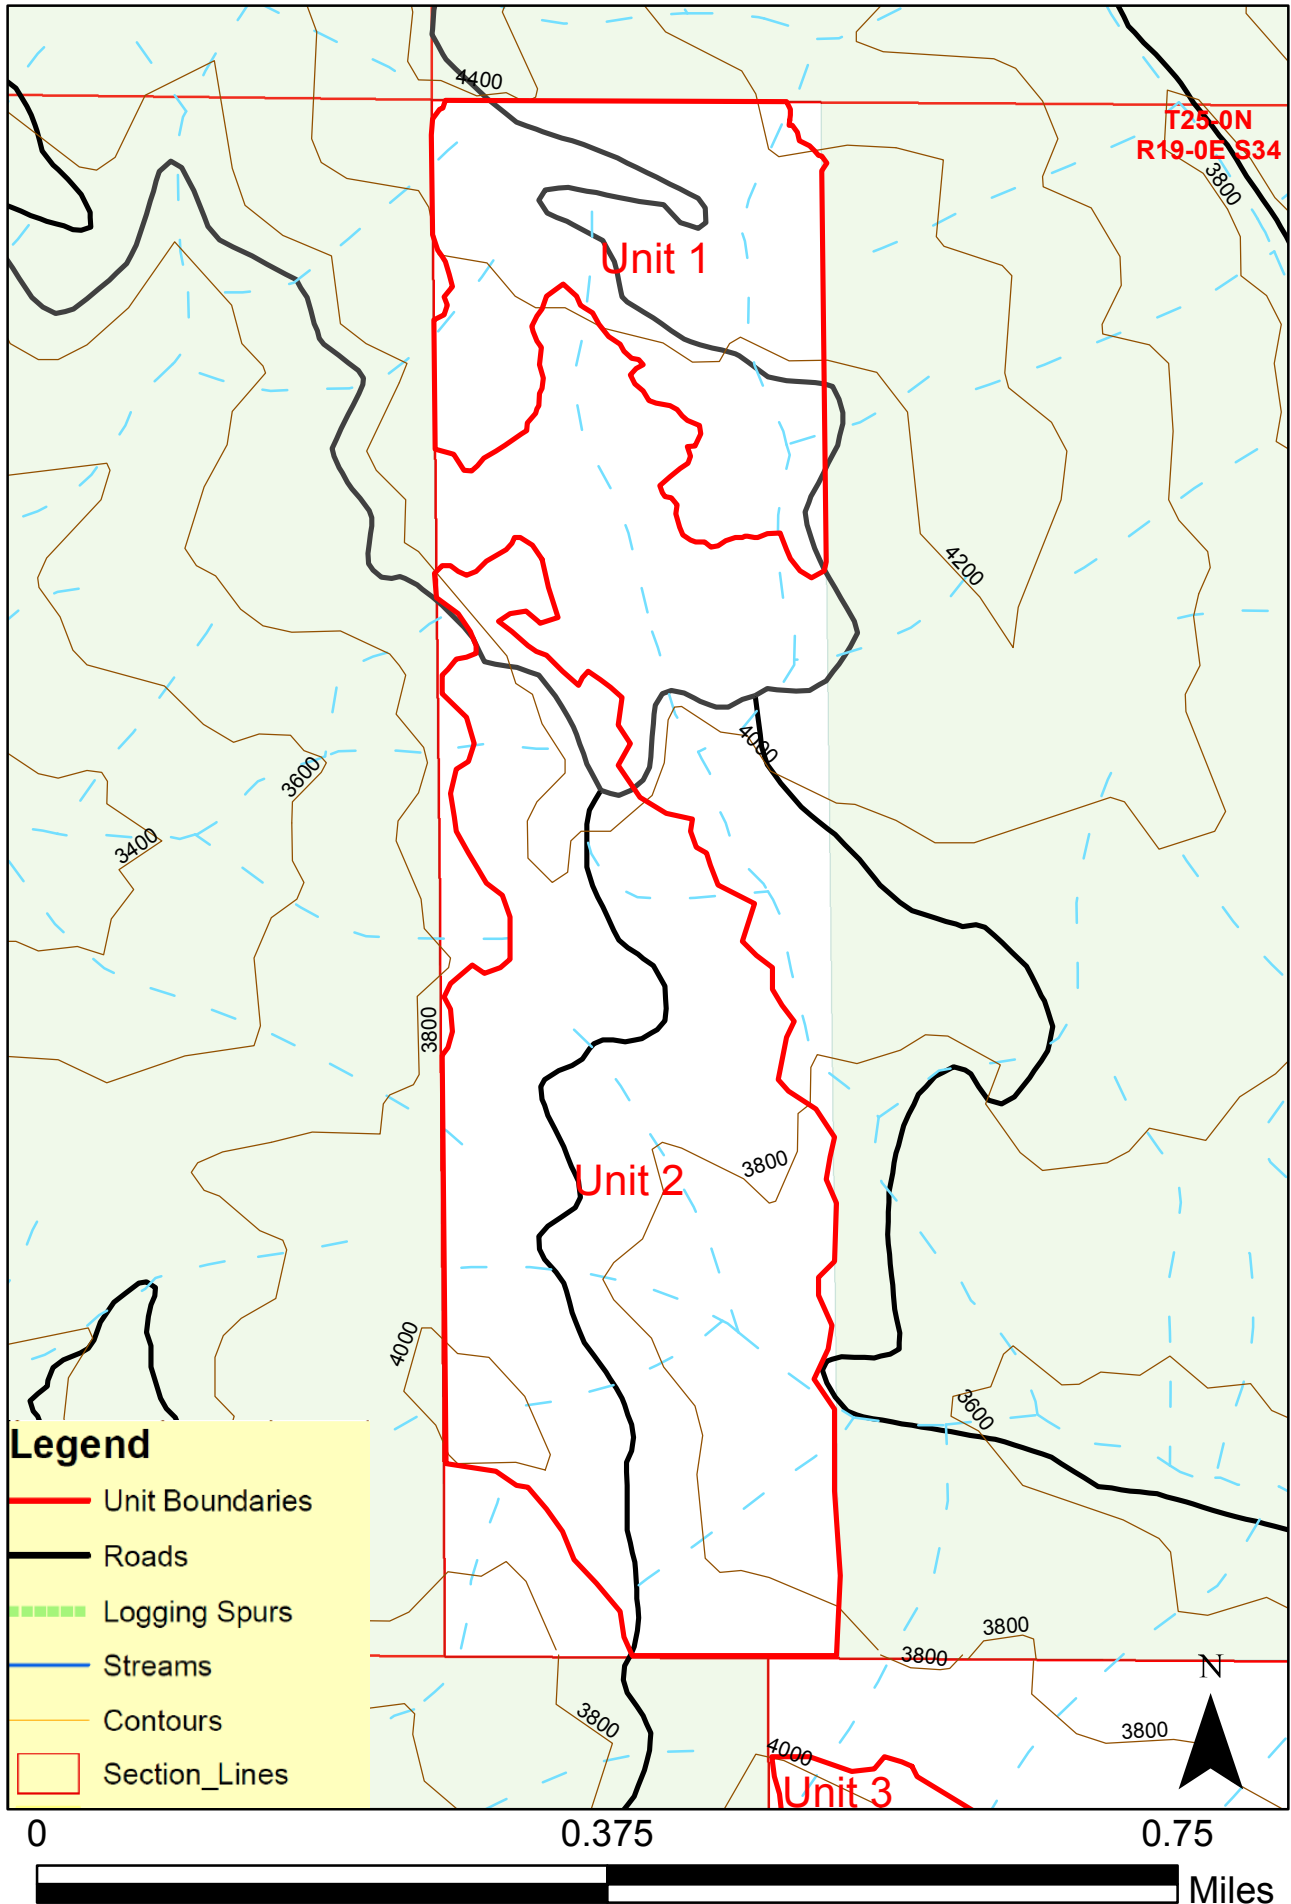

Swakane Restoration Thin Vicinity Map

Chelan Wildlife Area
Chelan County

Swakane Project Area

Spokane

Wenatchee

Yakima

Sources: Esri, HERE, Garmin, USGS, Intermap, INCREMENT P, NRCan, Esri Japan, METI, Esri China (Hong Kong), Esri Korea, Esri (Thailand), NGCC, © OpenStreetMap contributors, and the GIS User Community

0 90 180 Miles

Swakane Restoration Thin Vicinity Map

Chelan Wildlife Area
Chelan County

Swakane Restoration Thin Unit Map 1

Chelan Wildlife Area
Chelan County

Swakane Restoration Thin Unit Ortho 1

Chelan Wildlife Area
Chelan County

Swakane Restoration Thin Unit Map 2

Chelan Wildlife Area
Chelan County

Swakane Restoration Thin Unit Ortho 2

Chelan Wildlife Area
Chelan County

Legend

- Unit Boundaries
- Roads
- Logging Spurs
- Streams
- Contours
- Section_Lines