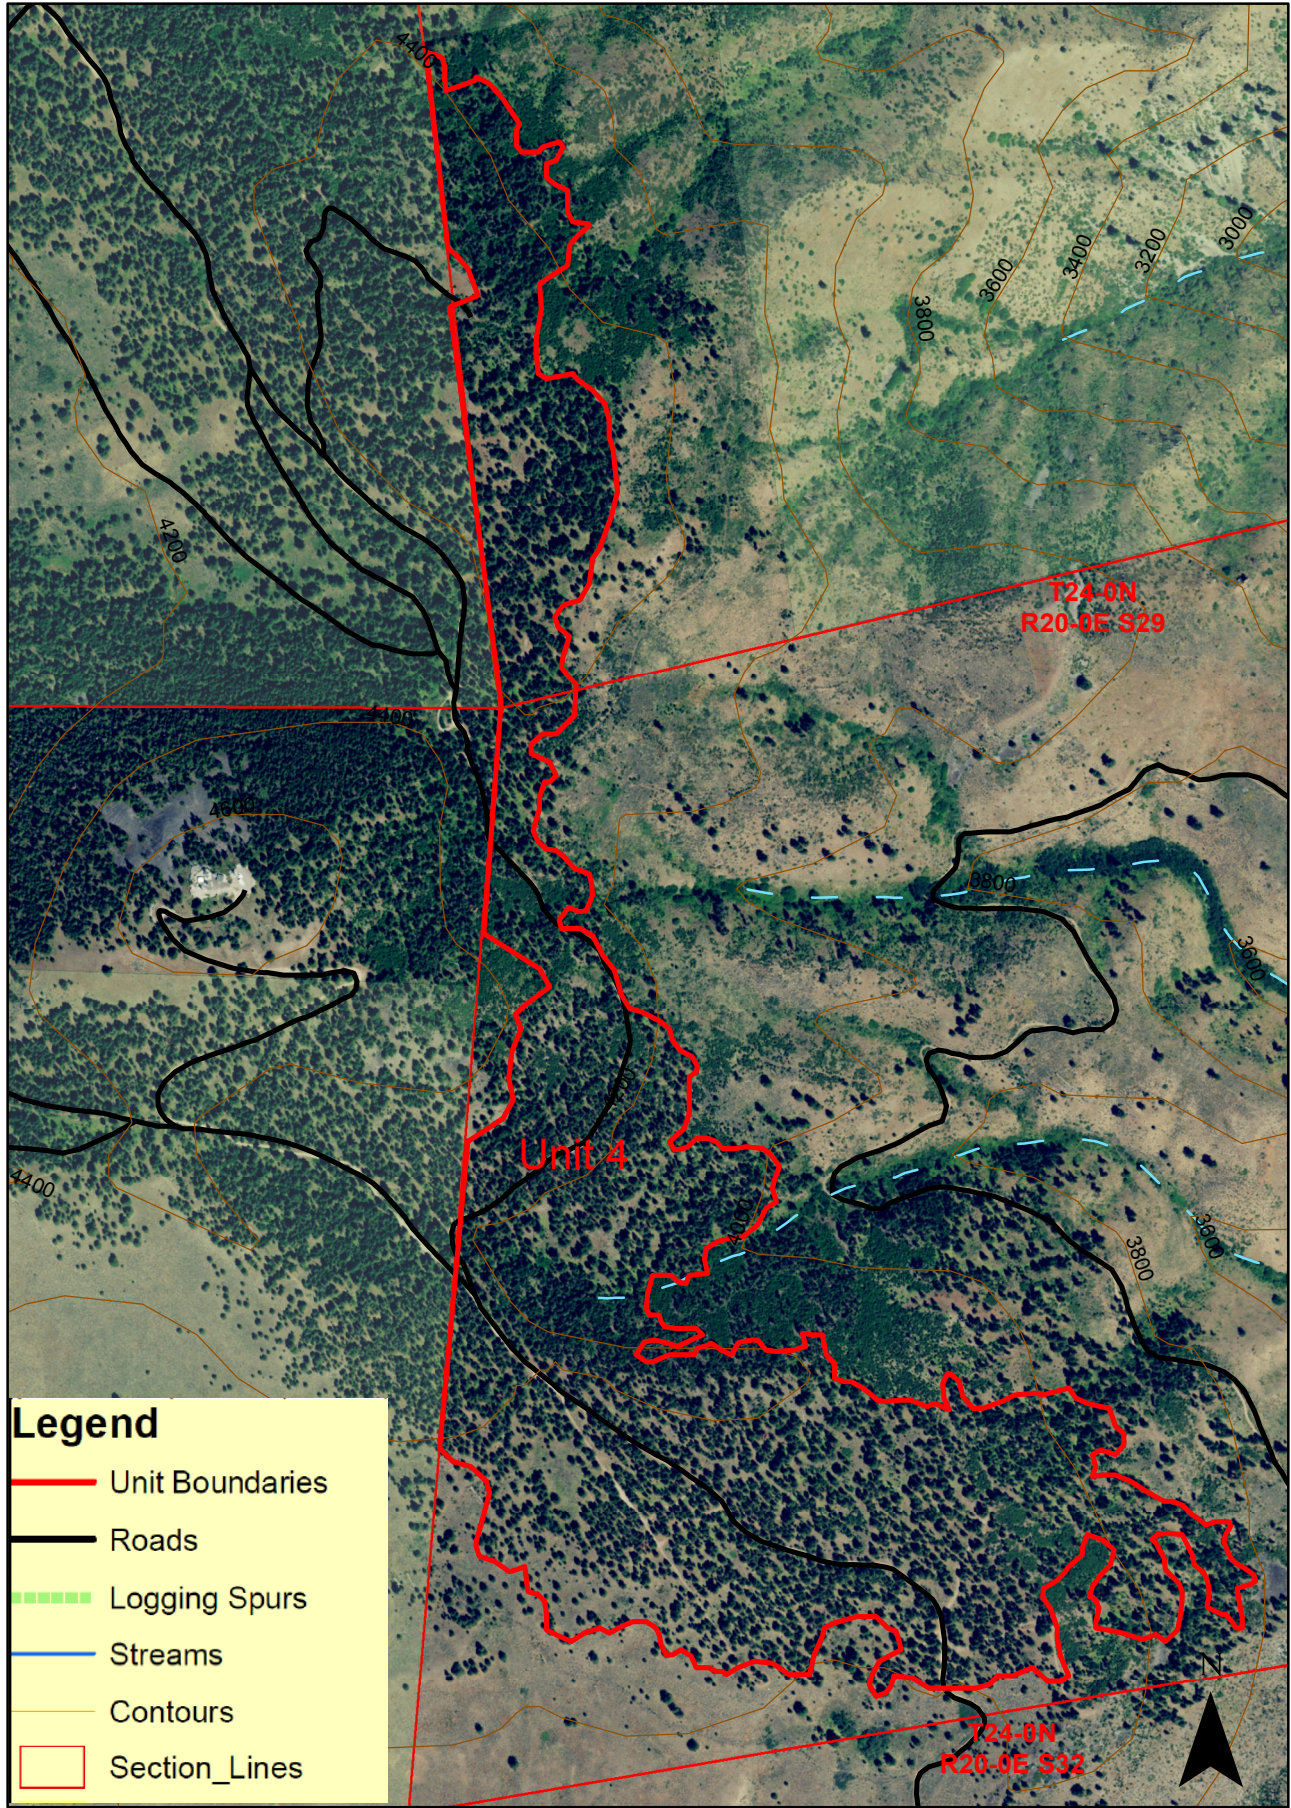

Swakane Restoration Thin Vicinity Map

Chelan Wildlife Area
Chelan County

Swakane Project Area

Spokane

Wenatchee

Yakima

Sources: Esri, HERE, Garmin, USGS, Intermap, INCREMENT P, NRCan, Esri Japan, METI, Esri China (Hong Kong), Esri Korea, Esri (Thailand), NGCC, © OpenStreetMap contributors, and the GIS User Community

0 90 180 Miles

Swakane Restoration Thin Vicinity Map

Chelan Wildlife Area
Chelan County

Swakane Restoration Thin Unit Map 1

Chelan Wildlife Area
Chelan County

Swakane Restoration Thin Unit Ortho 1

Chelan Wildlife Area
Chelan County

Swakane Restoration Thin Unit Map 2

Chelan Wildlife Area
Chelan County

Swakane Restoration Thin Unit Ortho 2

Chelan Wildlife Area
Chelan County

Legend

- Unit Boundaries
- Roads
- Logging Spurs
- Streams
- Contours
- Section_Lines

Swakane Restoration Thin Unit Map 3

Chelan Wildlife Area
Chelan County

Swakane Restoration Thin Unit Ortho 3

Chelan Wildlife Area
Chelan County

Legend

- Unit Boundaries
- Roads
- Logging Spurs
- Streams
- Contours
- Section_Lines