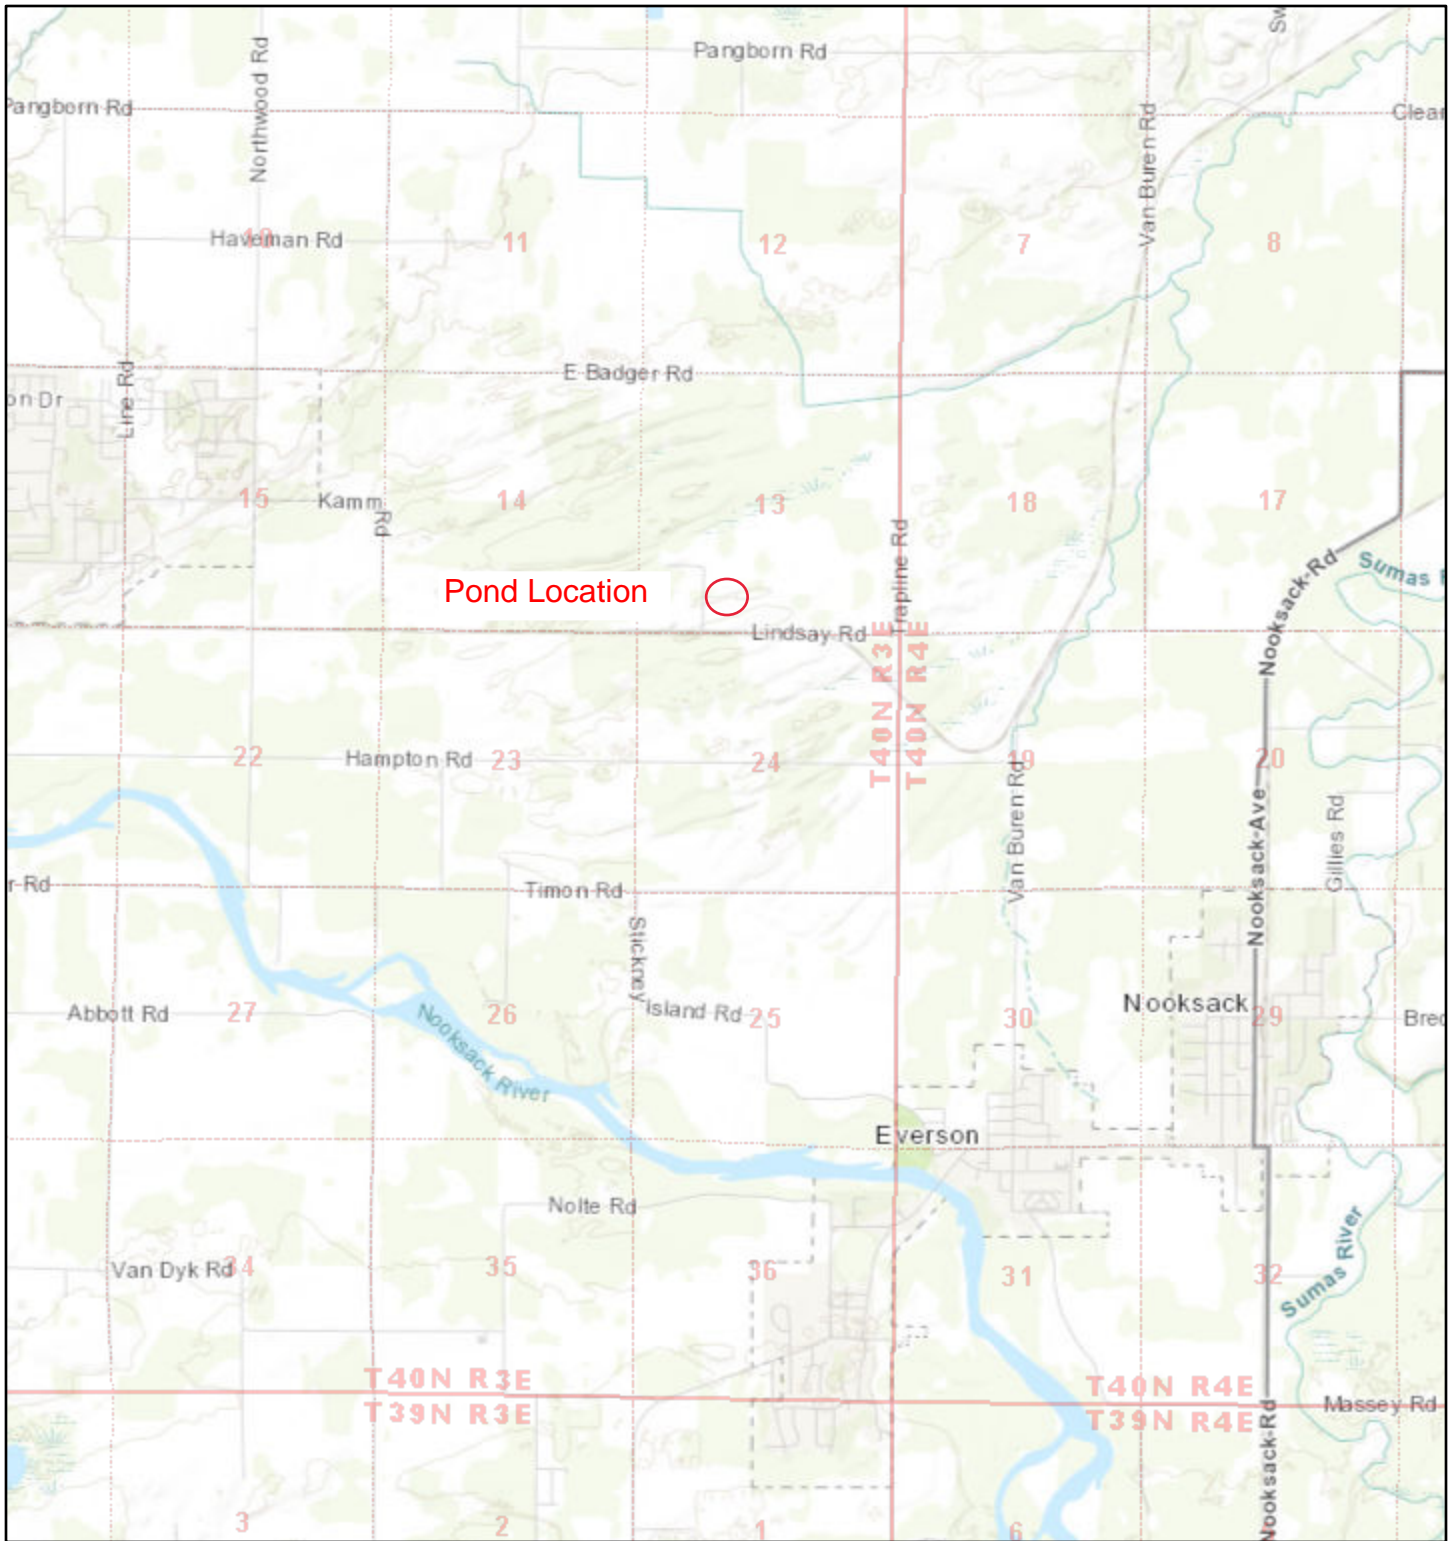

June 17, 2021

1:1,155,581

Sources: Esri, HERE, Garmin, Intermap, increment P Corp., GEBCO, USGS, FAO, NPS, NRCAN, GeoBase, IGN, Kadaster NL, Ordnance Survey, Esri Japan, METI, Esri China (Hong Kong), (c) OpenStreetMap contributors, and the GIS User Community

June 17, 2021

1:72,224

- Section
- Township

Sources: Esri, HERE, Garmin, Intermap, increment P Corp., GEBCO, USGS, FAO, NPS, NRCAN, GeoBase, IGN, Kadaster NL, Ordnance Survey, Esri Japan, METI, Esri China (Hong Kong), (c) OpenStreetMap contributors, and the GIS User Community

Township: T40N Range: R03E Section: 13

8544 Oxford Hill Ln. Everson, WA 98247