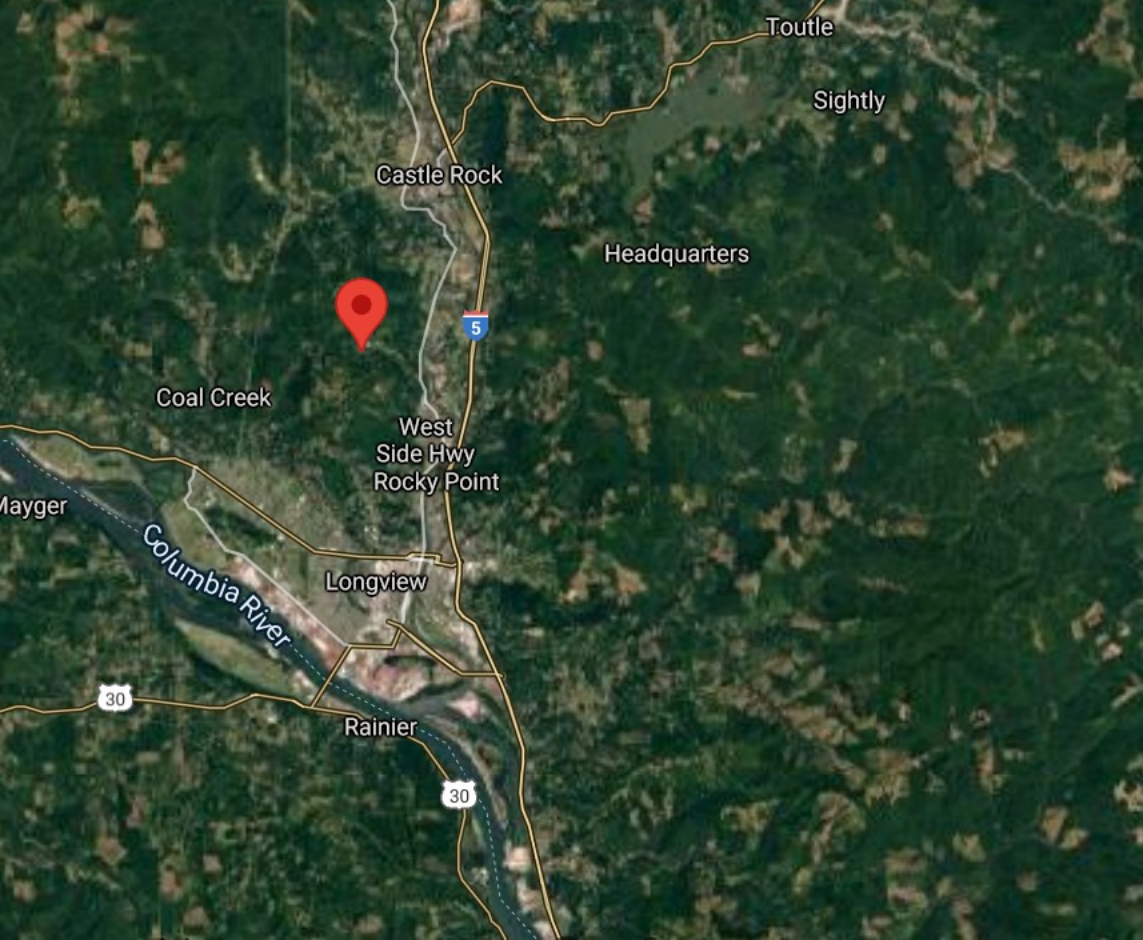

Mayger

Columbia River

432

West Longview

West Side Hwy

Rocky Point

Quincy

Inglis

4

Kelso

Longview

411

5

WASHINGTON
OREGON

432

Google

latskanie

Delena-Alston

Rose Valley

Toutle

Sightly

Castle Rock

Headquarters

5

Coal Creek

West
Side Hwy
Rocky Point

Mayger

Columbia River

Longview

30

Rainier

30