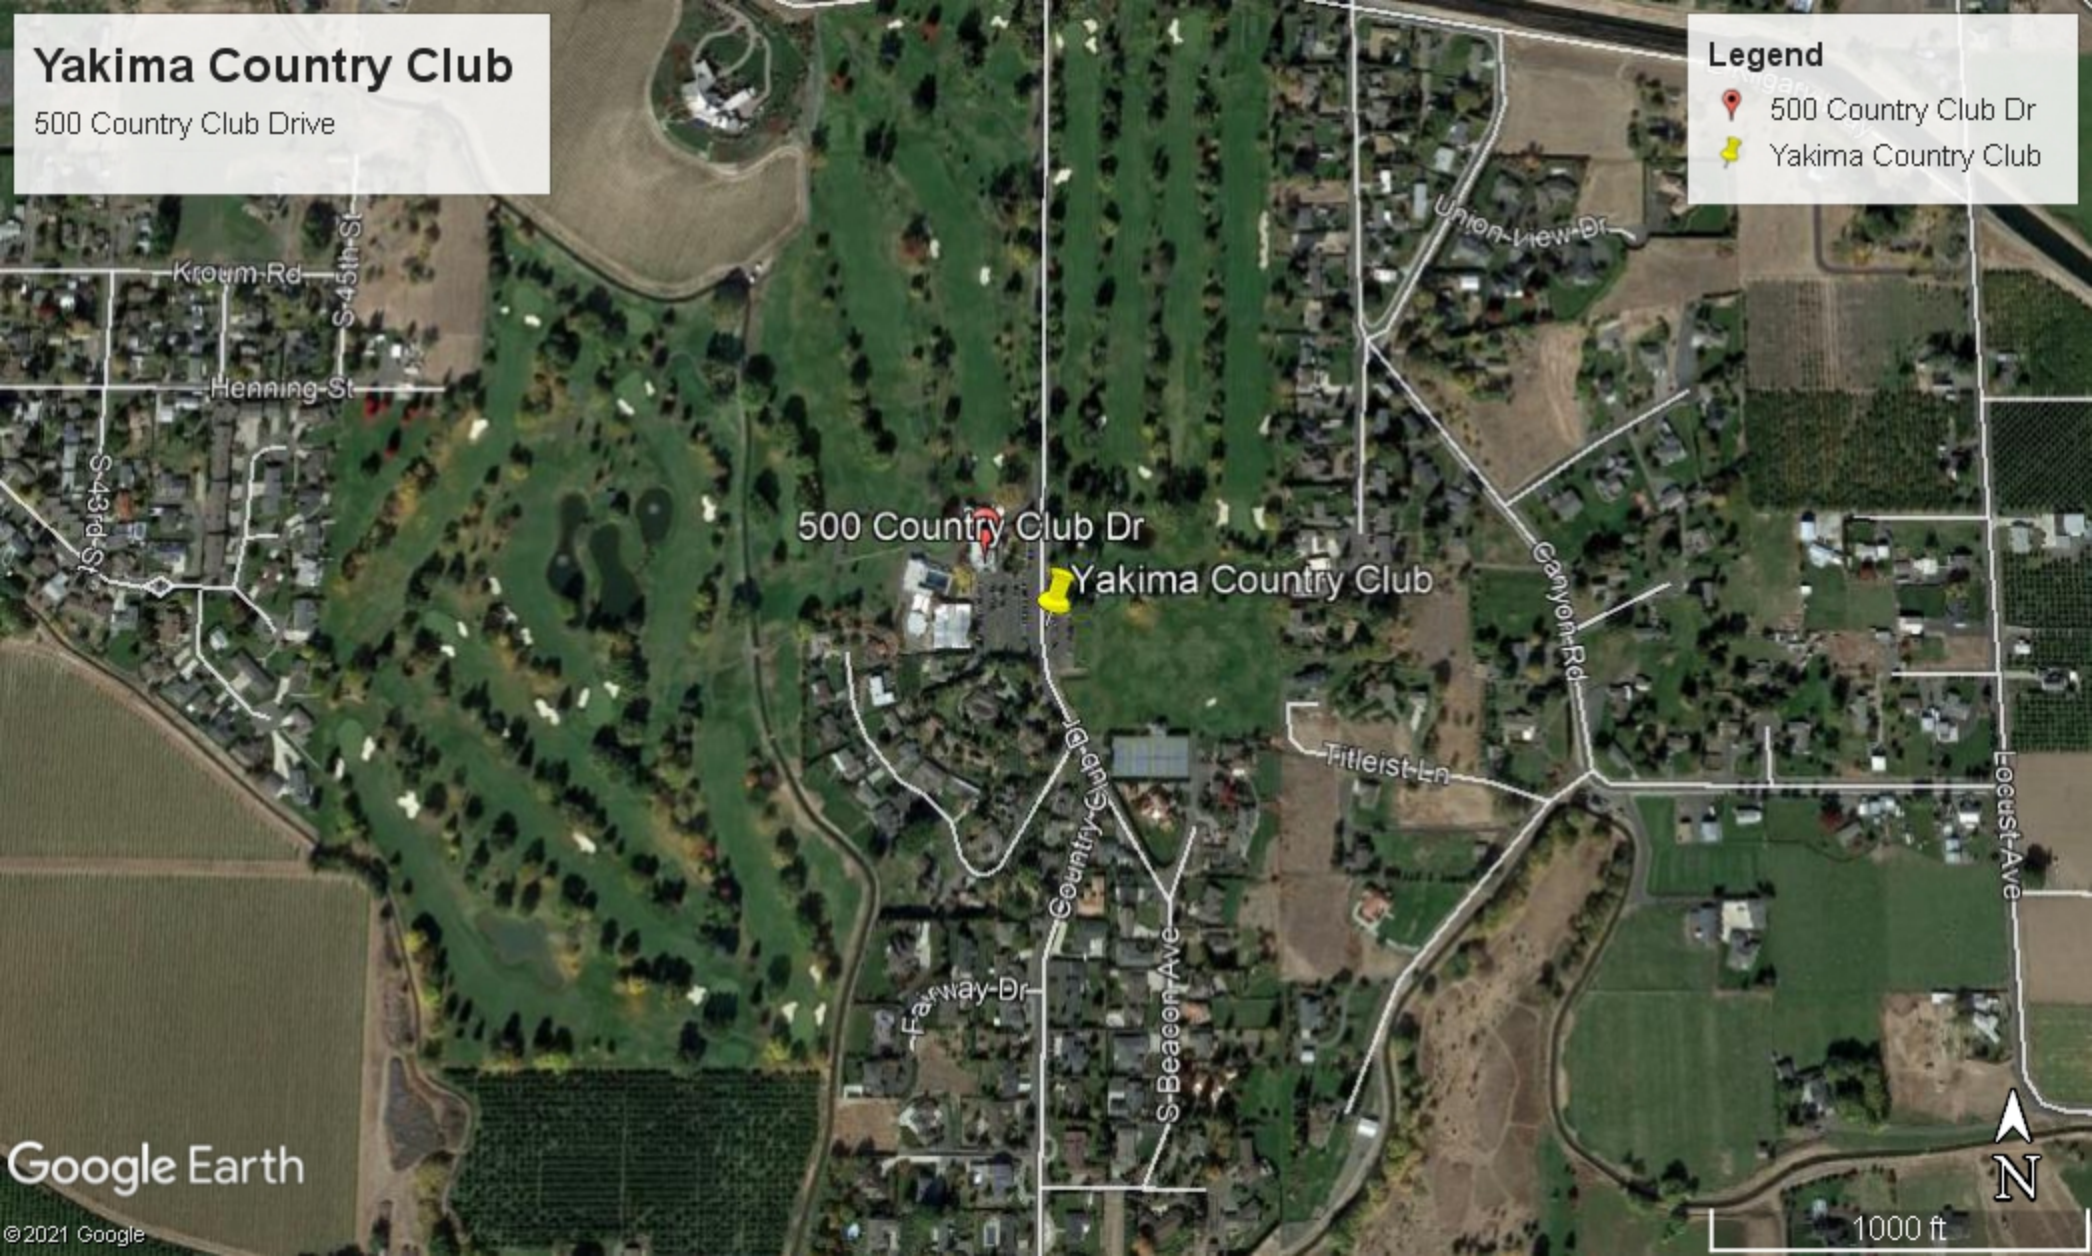

Legend

-  500 Country Club Dr
-  Yakima Country Club

Google Earth

© 2021 Google

 N

1000 ft

Course Layout