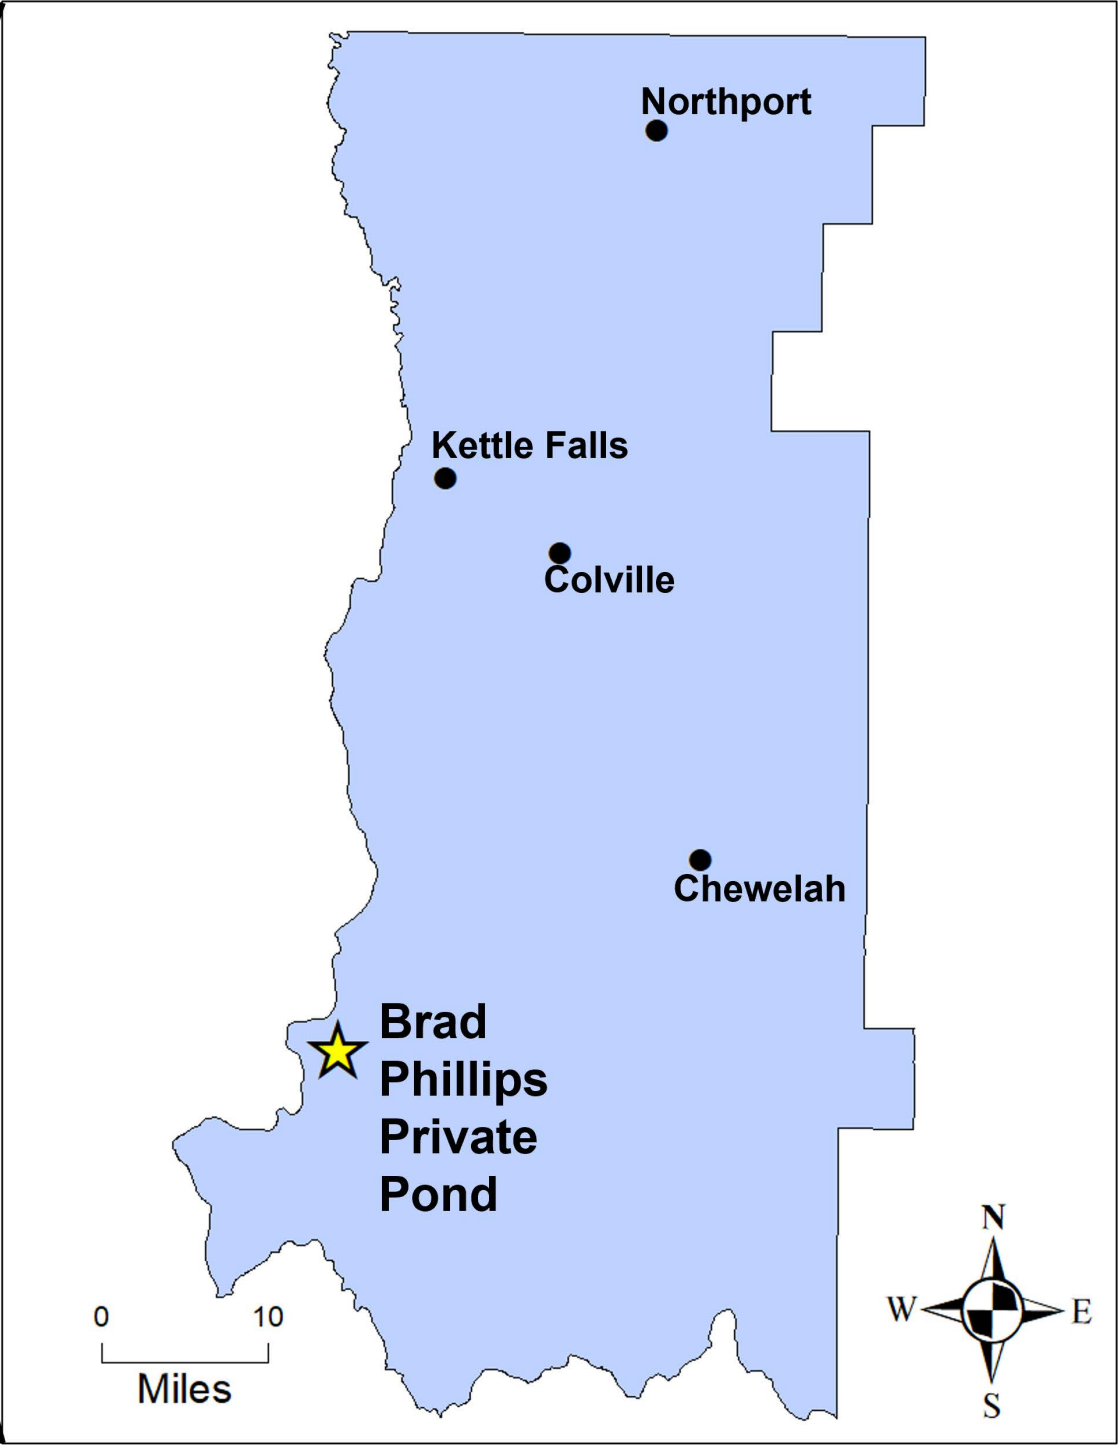

**Brad Phillips Grass Carp Application
Stevens County, WA
Vicinity Map**

Brad Phillips Grass Carp Application Stevens County, WA Close-up Map

Brad Phillips'
Private Pond

0 275
Feet