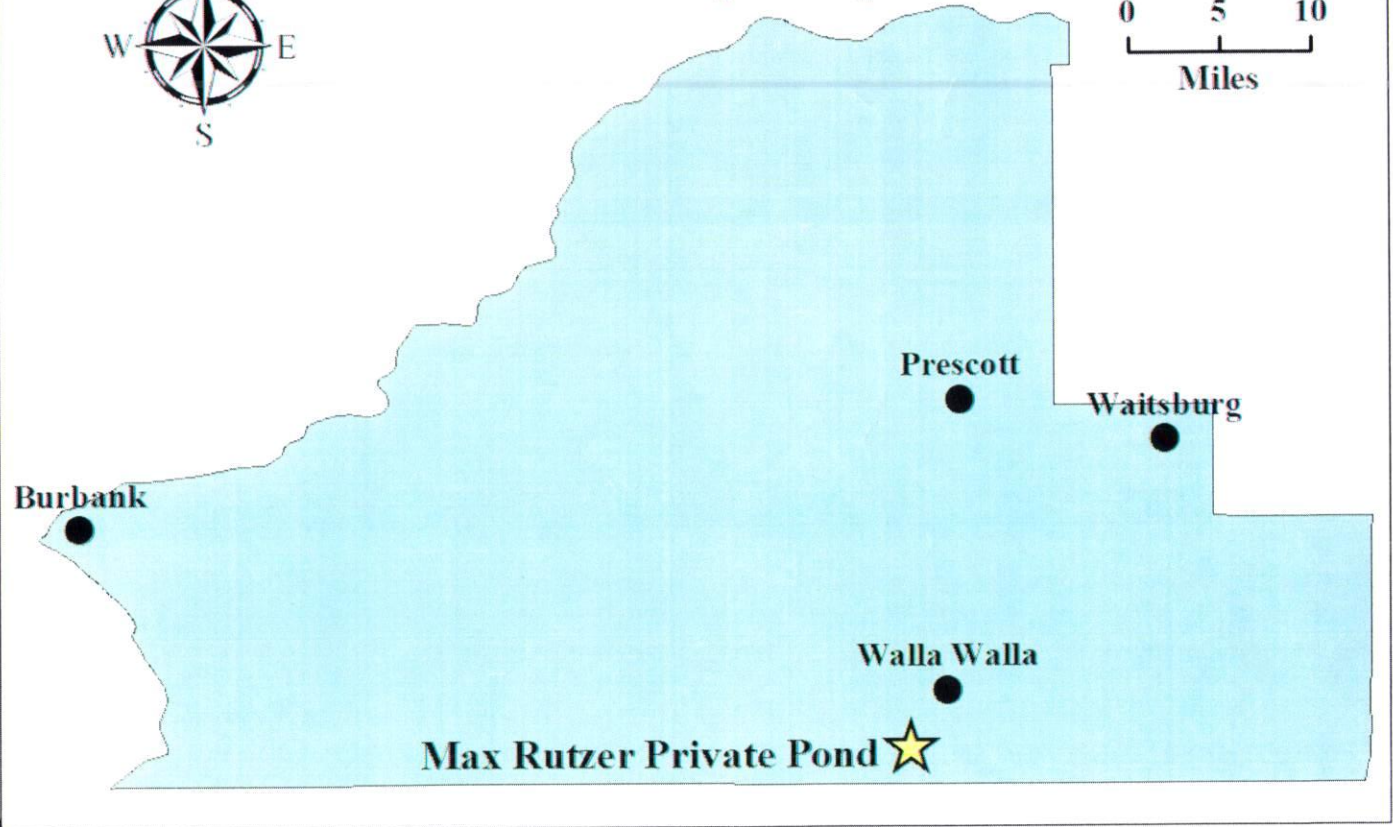

Max Rutzer Grass Carp Application Walla Walla County, WA Vicinity Map

0 5 10
Miles

**Max Rutzer Grass Carp Application
Walla Walla County, WA
Close-up Map**

**Max Rutzer
Private Pond**