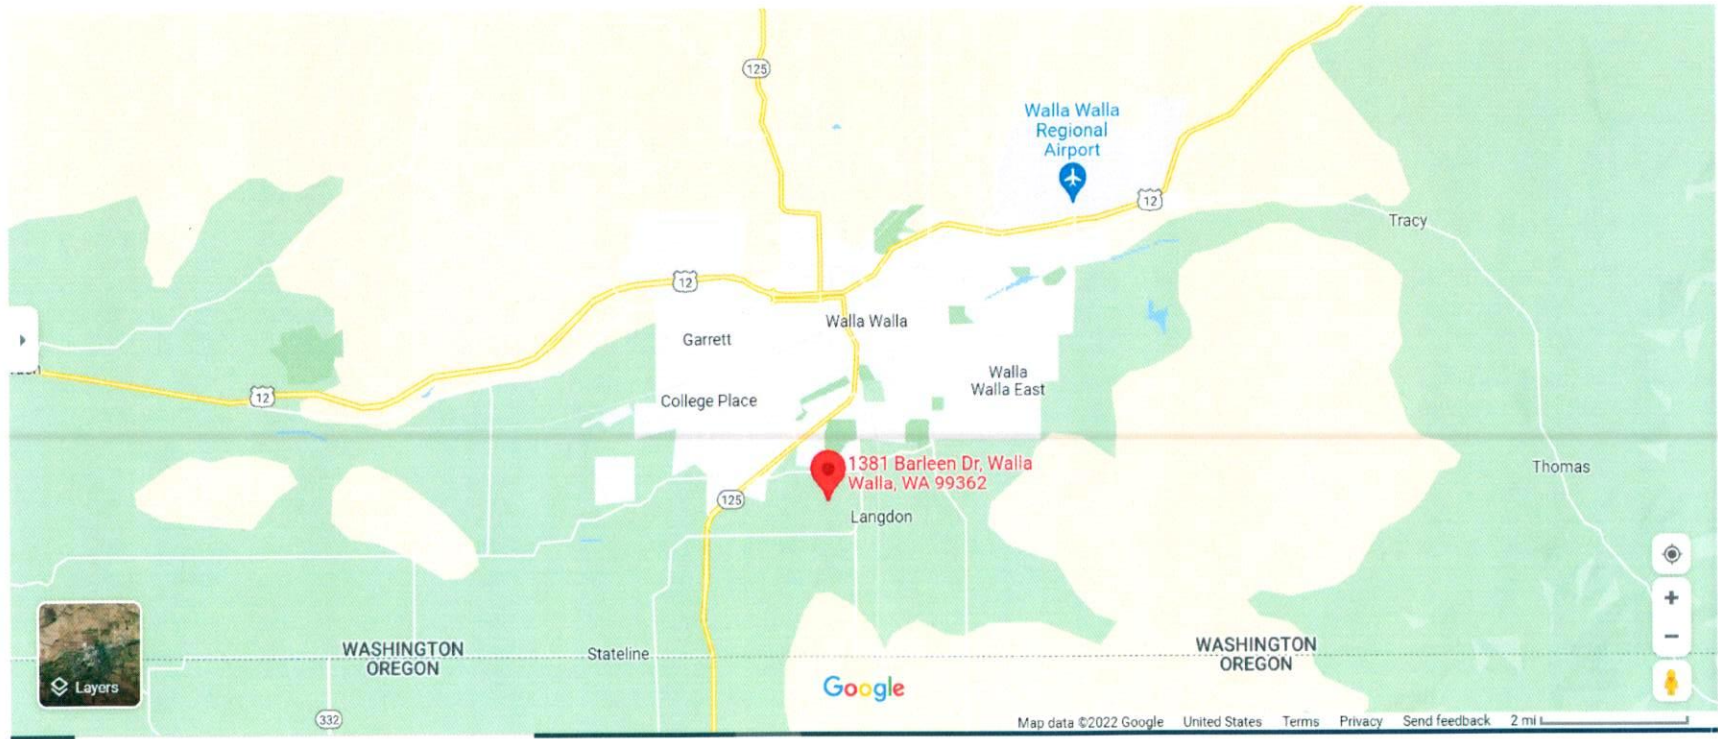

Max Rutzer Grass Carp Application Walla Walla County, WA Vicinity Map

0 5 10
Miles

**Max Rutzer Grass Carp Application
Walla Walla County, WA
Close-up Map**

**Max Rutzer
Private Pond**