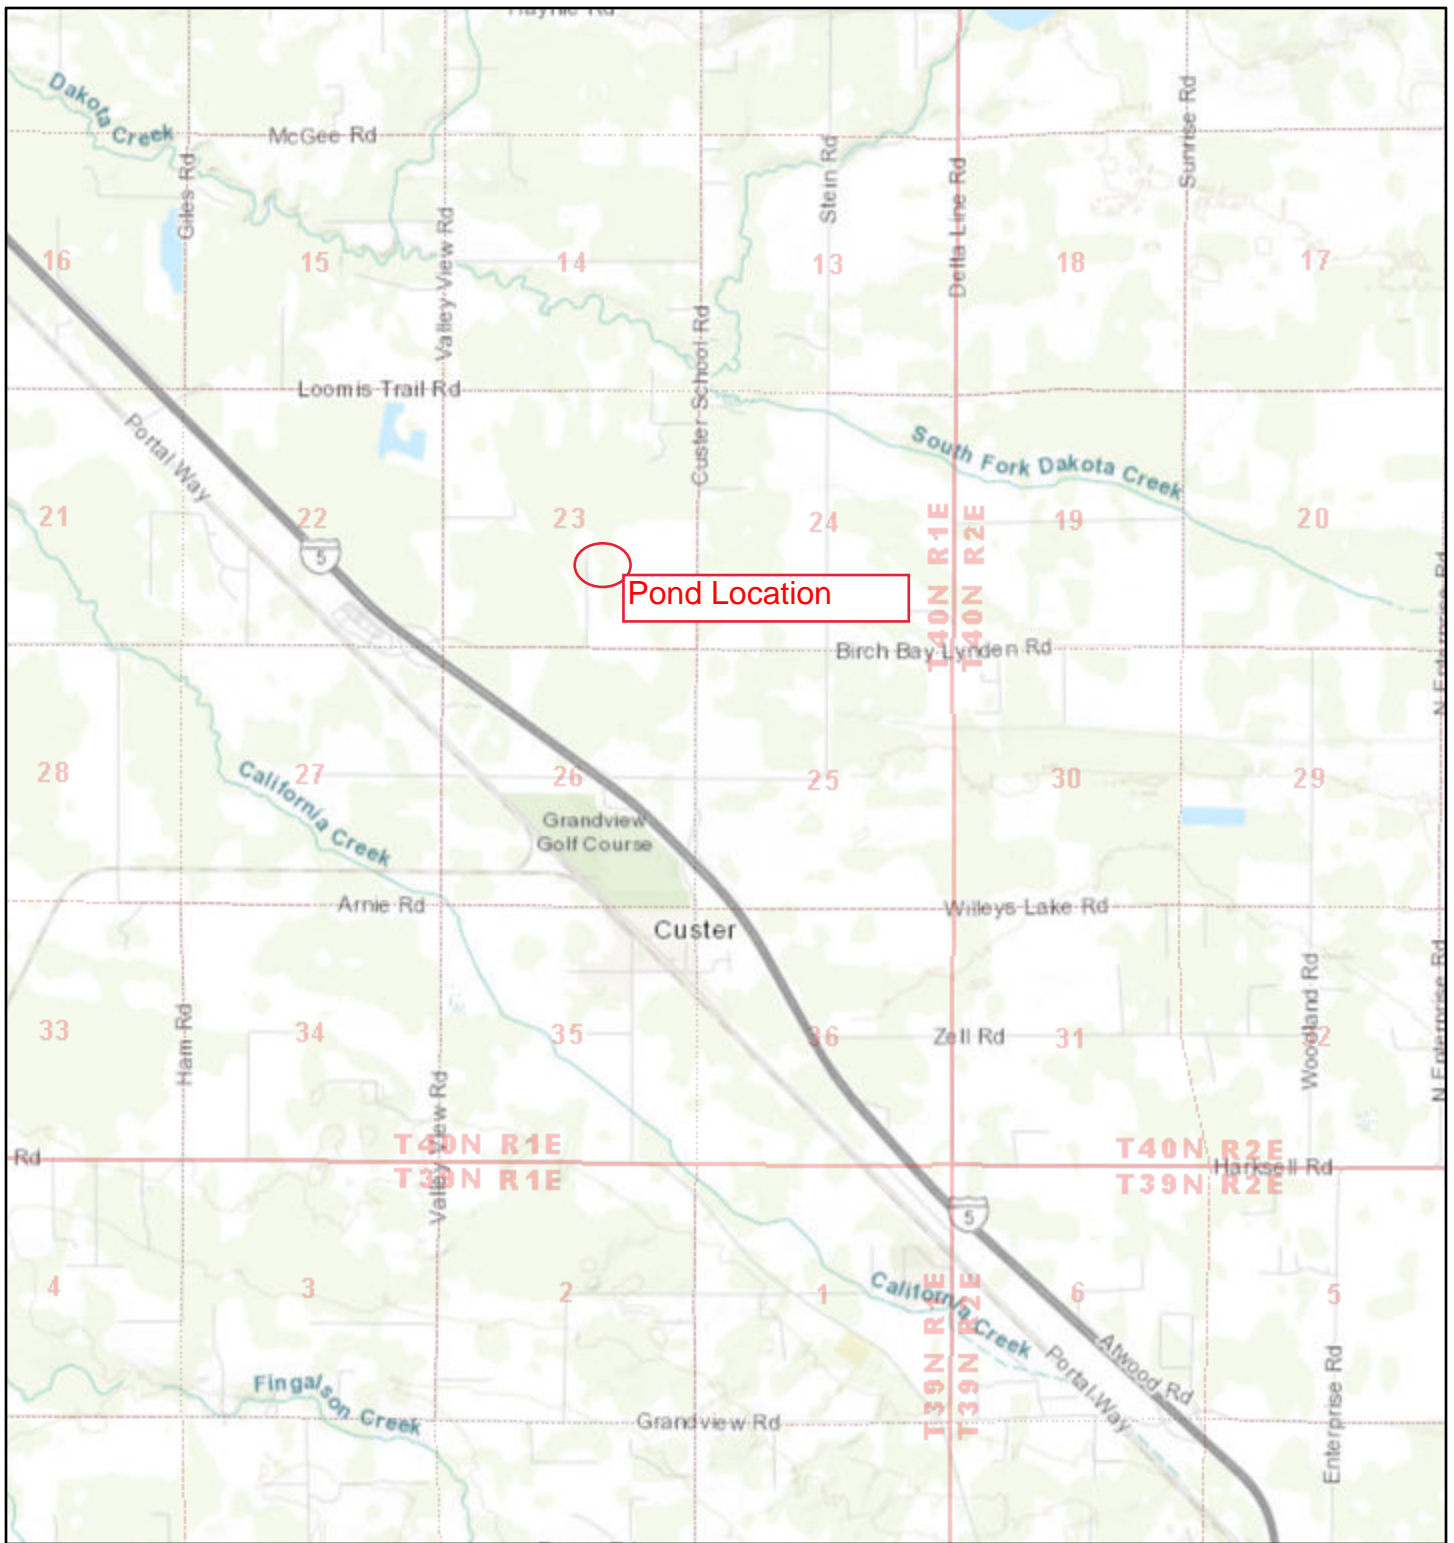

September 9, 2022

1:1,155,581

September 9, 2022

1:72,224

- Section
- Township

September 9, 2022

1:18,056

# Smith Pond 8170 W. 30th Crest

Write a description for your map.

8170 W 30th Crest

## Legend

8170 W 30th Crest