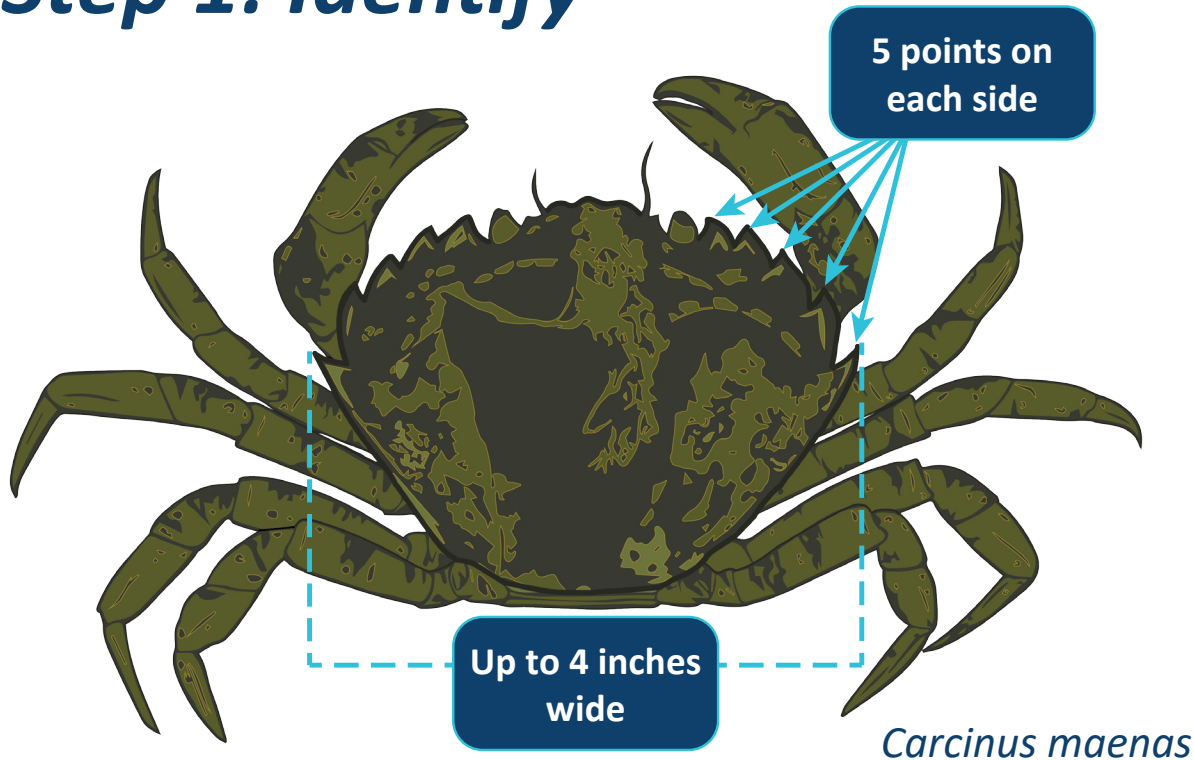

INVASIVE SPECIES ALERT

Washington
Department of
**FISH &
WILDLIFE**

! Report Invasive ! European Green Crabs

Step 1: Identify

Step 2: Report

Take a photo of any suspected European green crab and report it to the Washington Department of Fish and Wildlife: