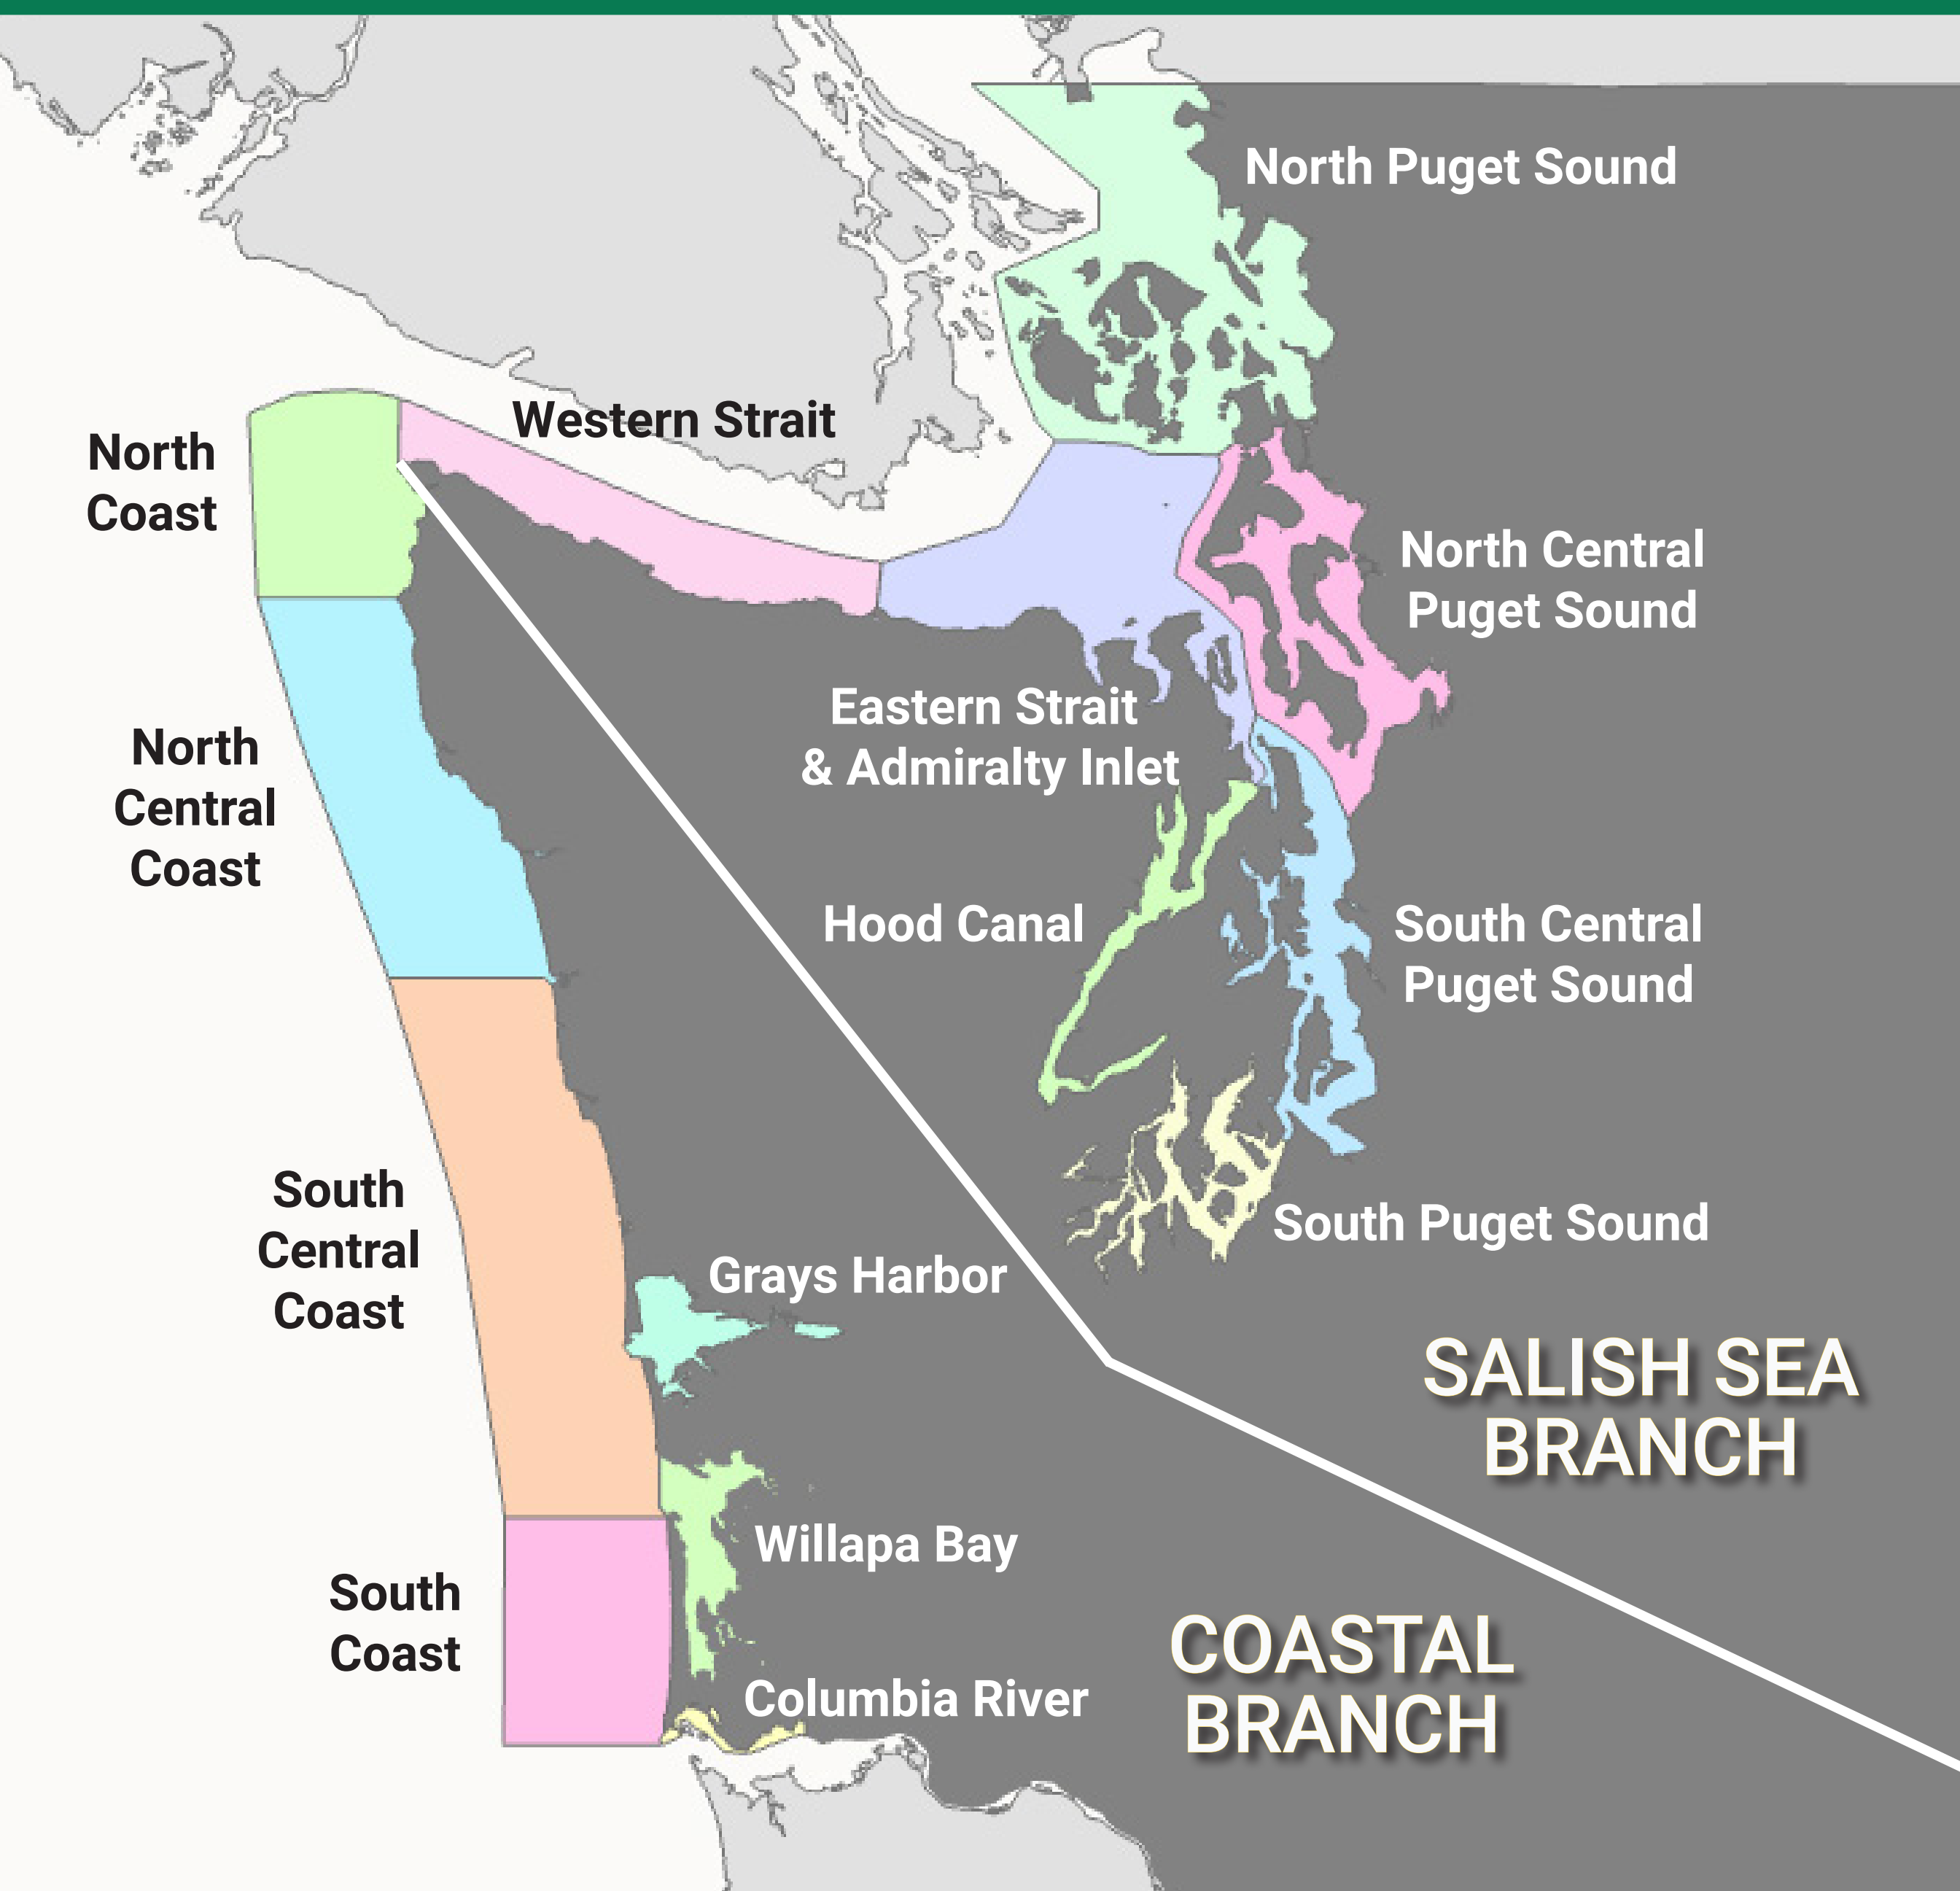

# Invasive European green crab

## ICS Branches and Management Areas

Washington Department of  
FISH & WILDLIFE

Established by WDFW and Incident Command System (ICS)

**Learn more and report suspected European green crabs**

Online: [wdfw.wa.gov/greencrab](http://wdfw.wa.gov/greencrab)