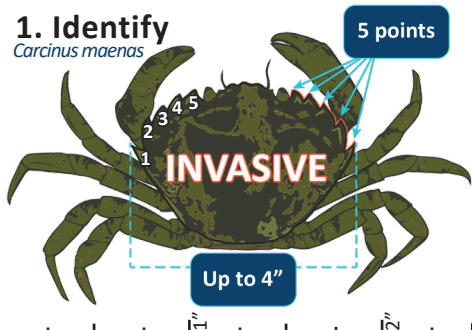

! Report European Green Crabs !

1. Identify

Carcinus maenas

2. Report!

wdfw.wa.gov/greencrab

(888) WDFW-AIS

Not always green!

Invasive European green crabs threaten our environment, economy, and tribal and cultural resources.