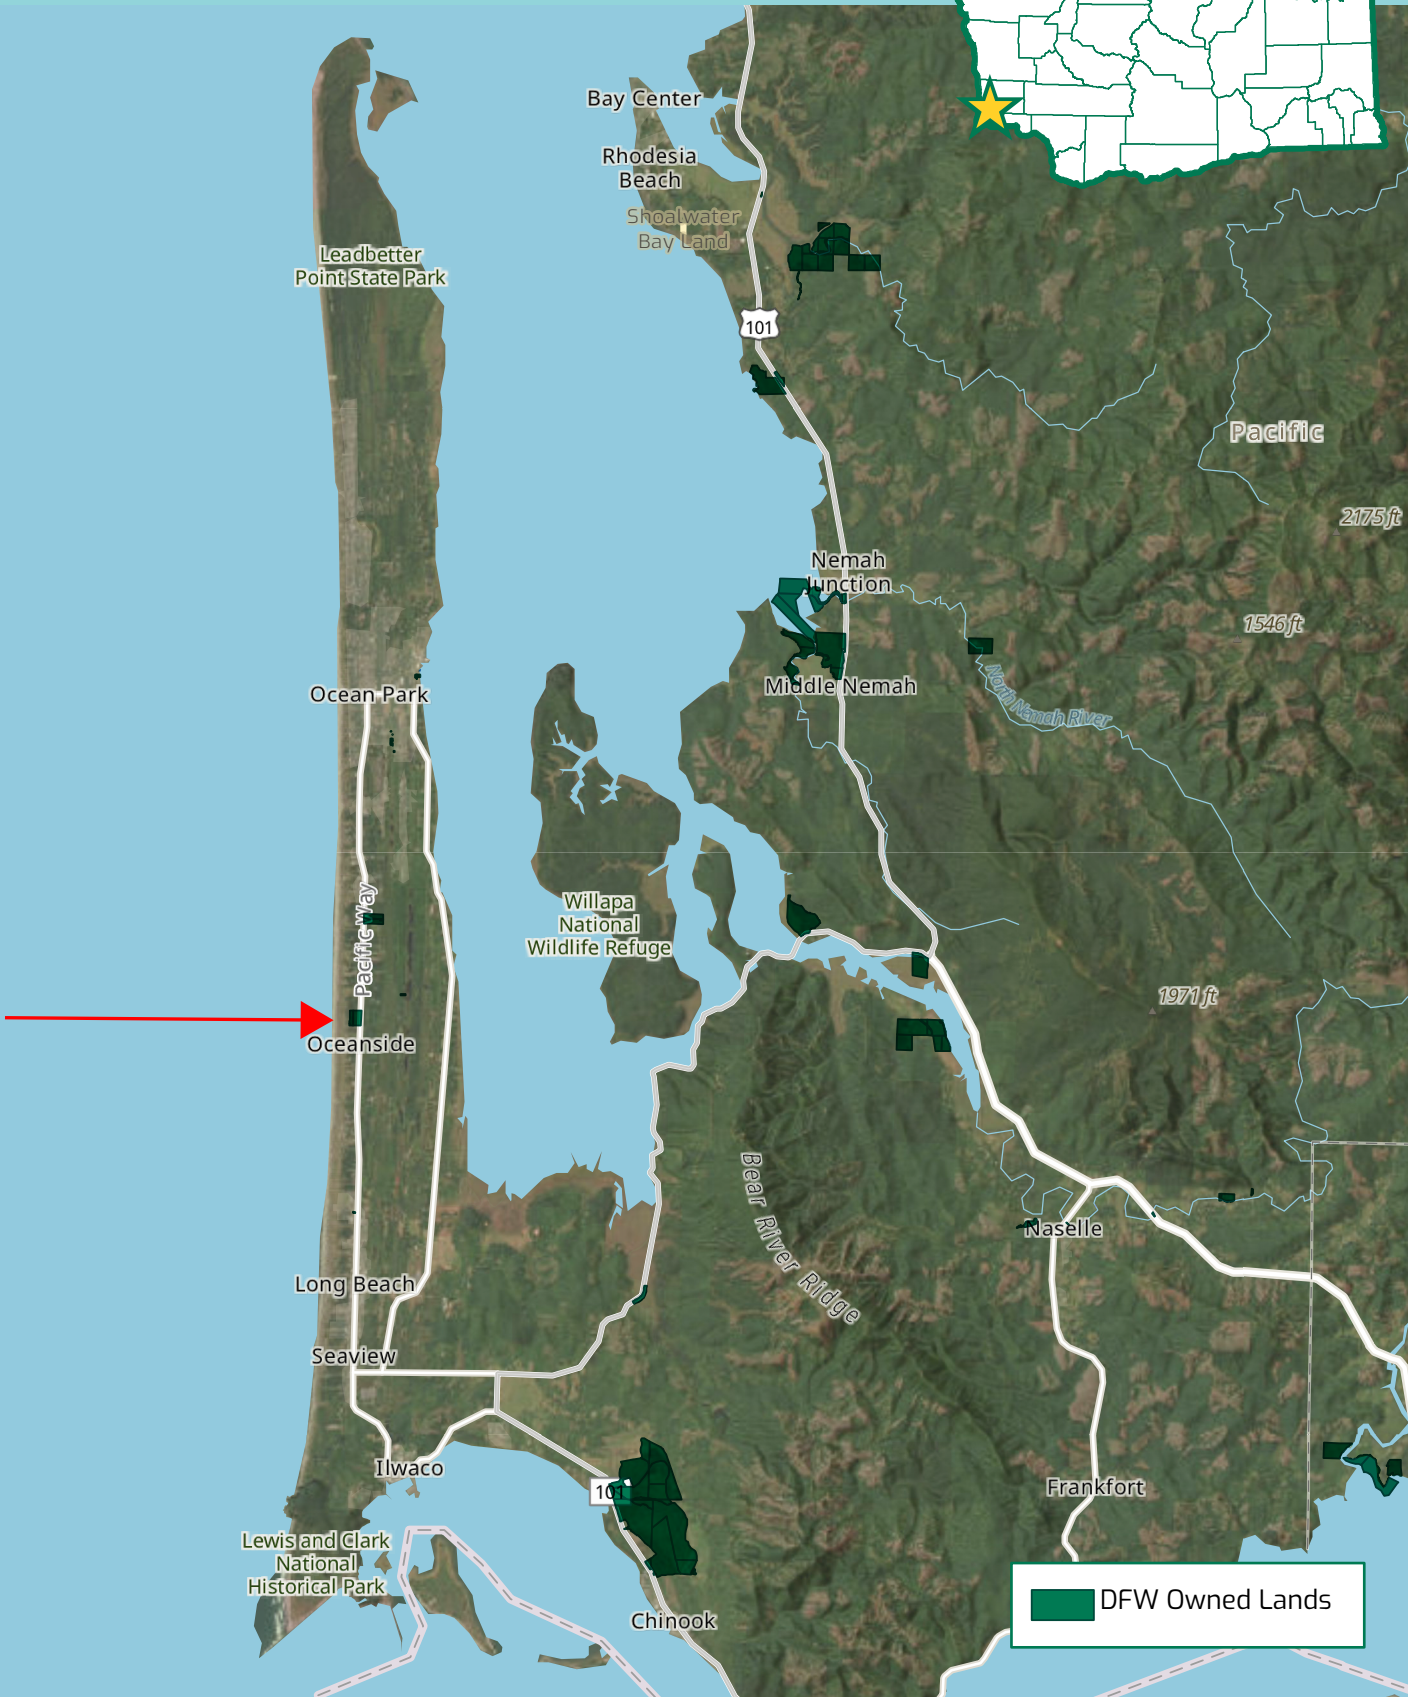

Olympic-Willapa Hills State Wildlife Area

Oregon Silverspot Butterfly unit aka "Milepost 6" - vicinity view

Department of Fish and Wildlife

This product is for informational purposes and may not have been prepared for or be suitable for legal, engineering, or surveying purposes. It does not represent an on-the-ground survey and represents only the approximate relative location of property boundaries.

Olympic-Willapa Hills State Wildlife Area

Oregon Silverspot Butterfly unit aka "Milepost 6" - site view

Department of Fish and Wildlife

This product is for informational purposes and may not have been prepared for or be suitable for legal, engineering, or surveying purposes. It does not represent an on-the-ground survey and represents only the approximate relative location of property boundaries.

Milepost 6 Site Map

Map 1. Milepost 6. Project area outlined in red