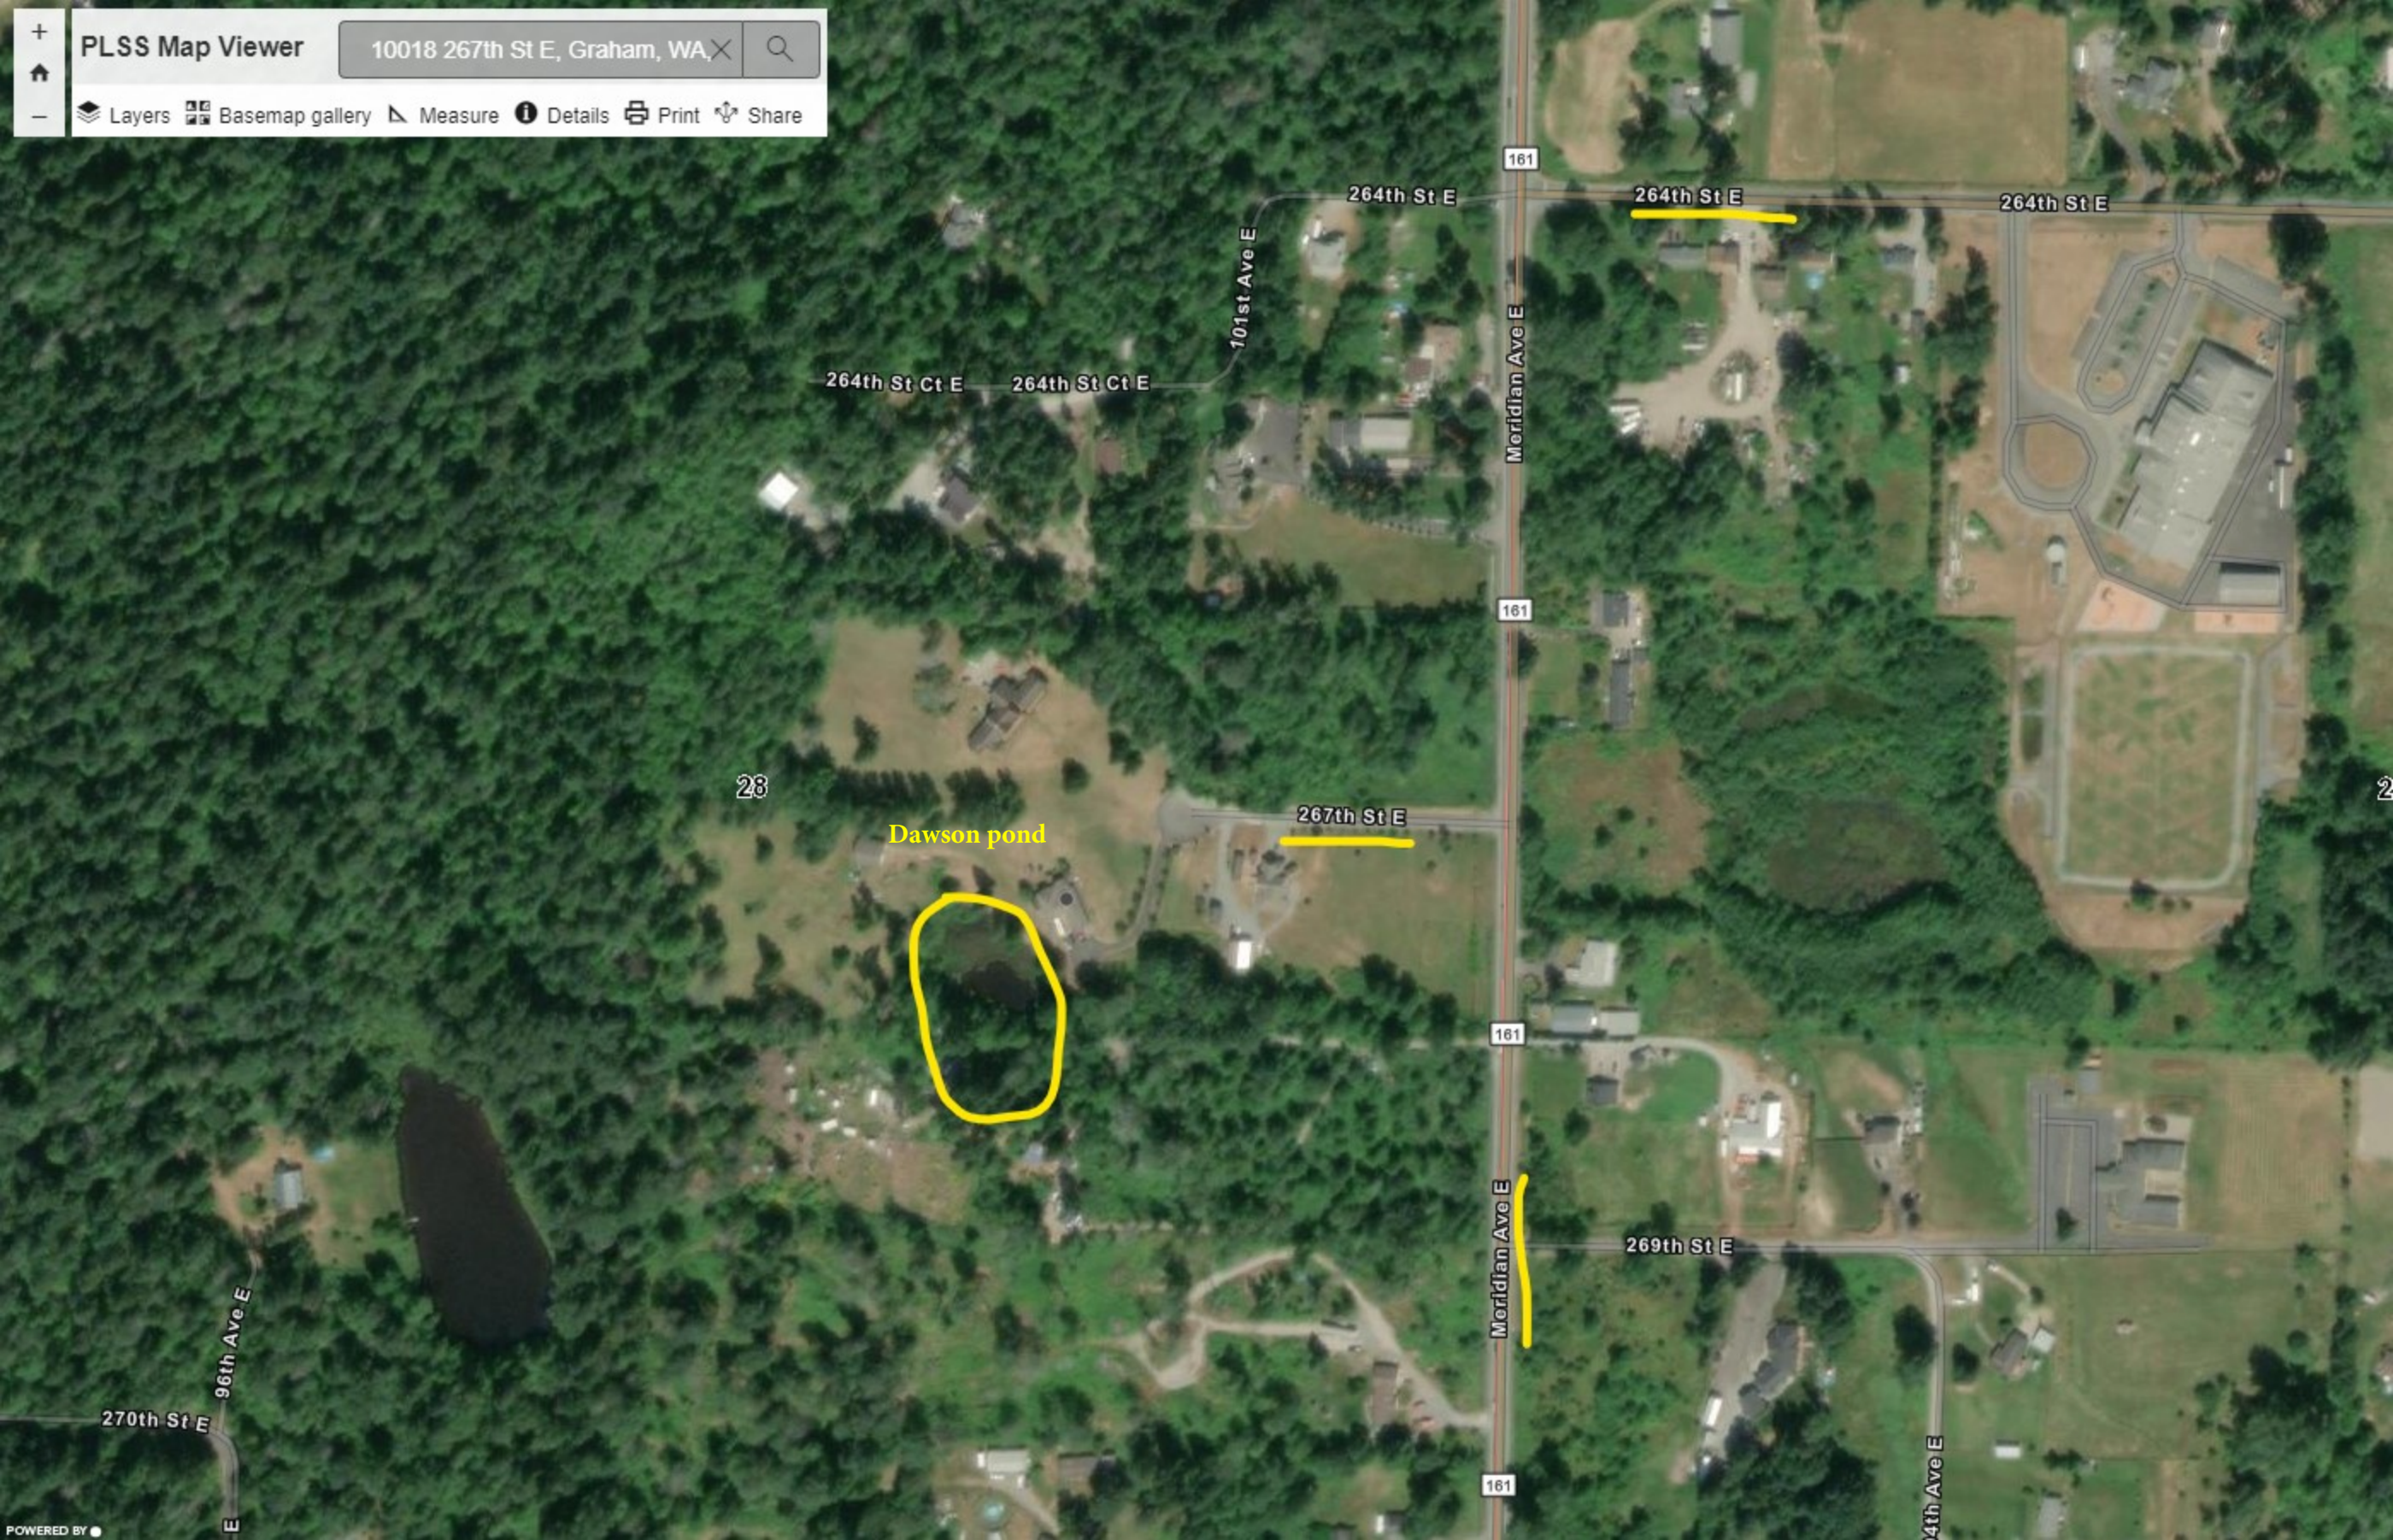

Dawson pond

Dawson pond

505 ft

958 ft

Dawson pond

161

161

161

161

264th St E

264th St E

264th St E

101st Ave E

Meridian Ave E

Meridian Ave E

4th Ave E

264th St Ct E

264th St Ct E

267th St E

269th St E

270th St E

96th Ave E