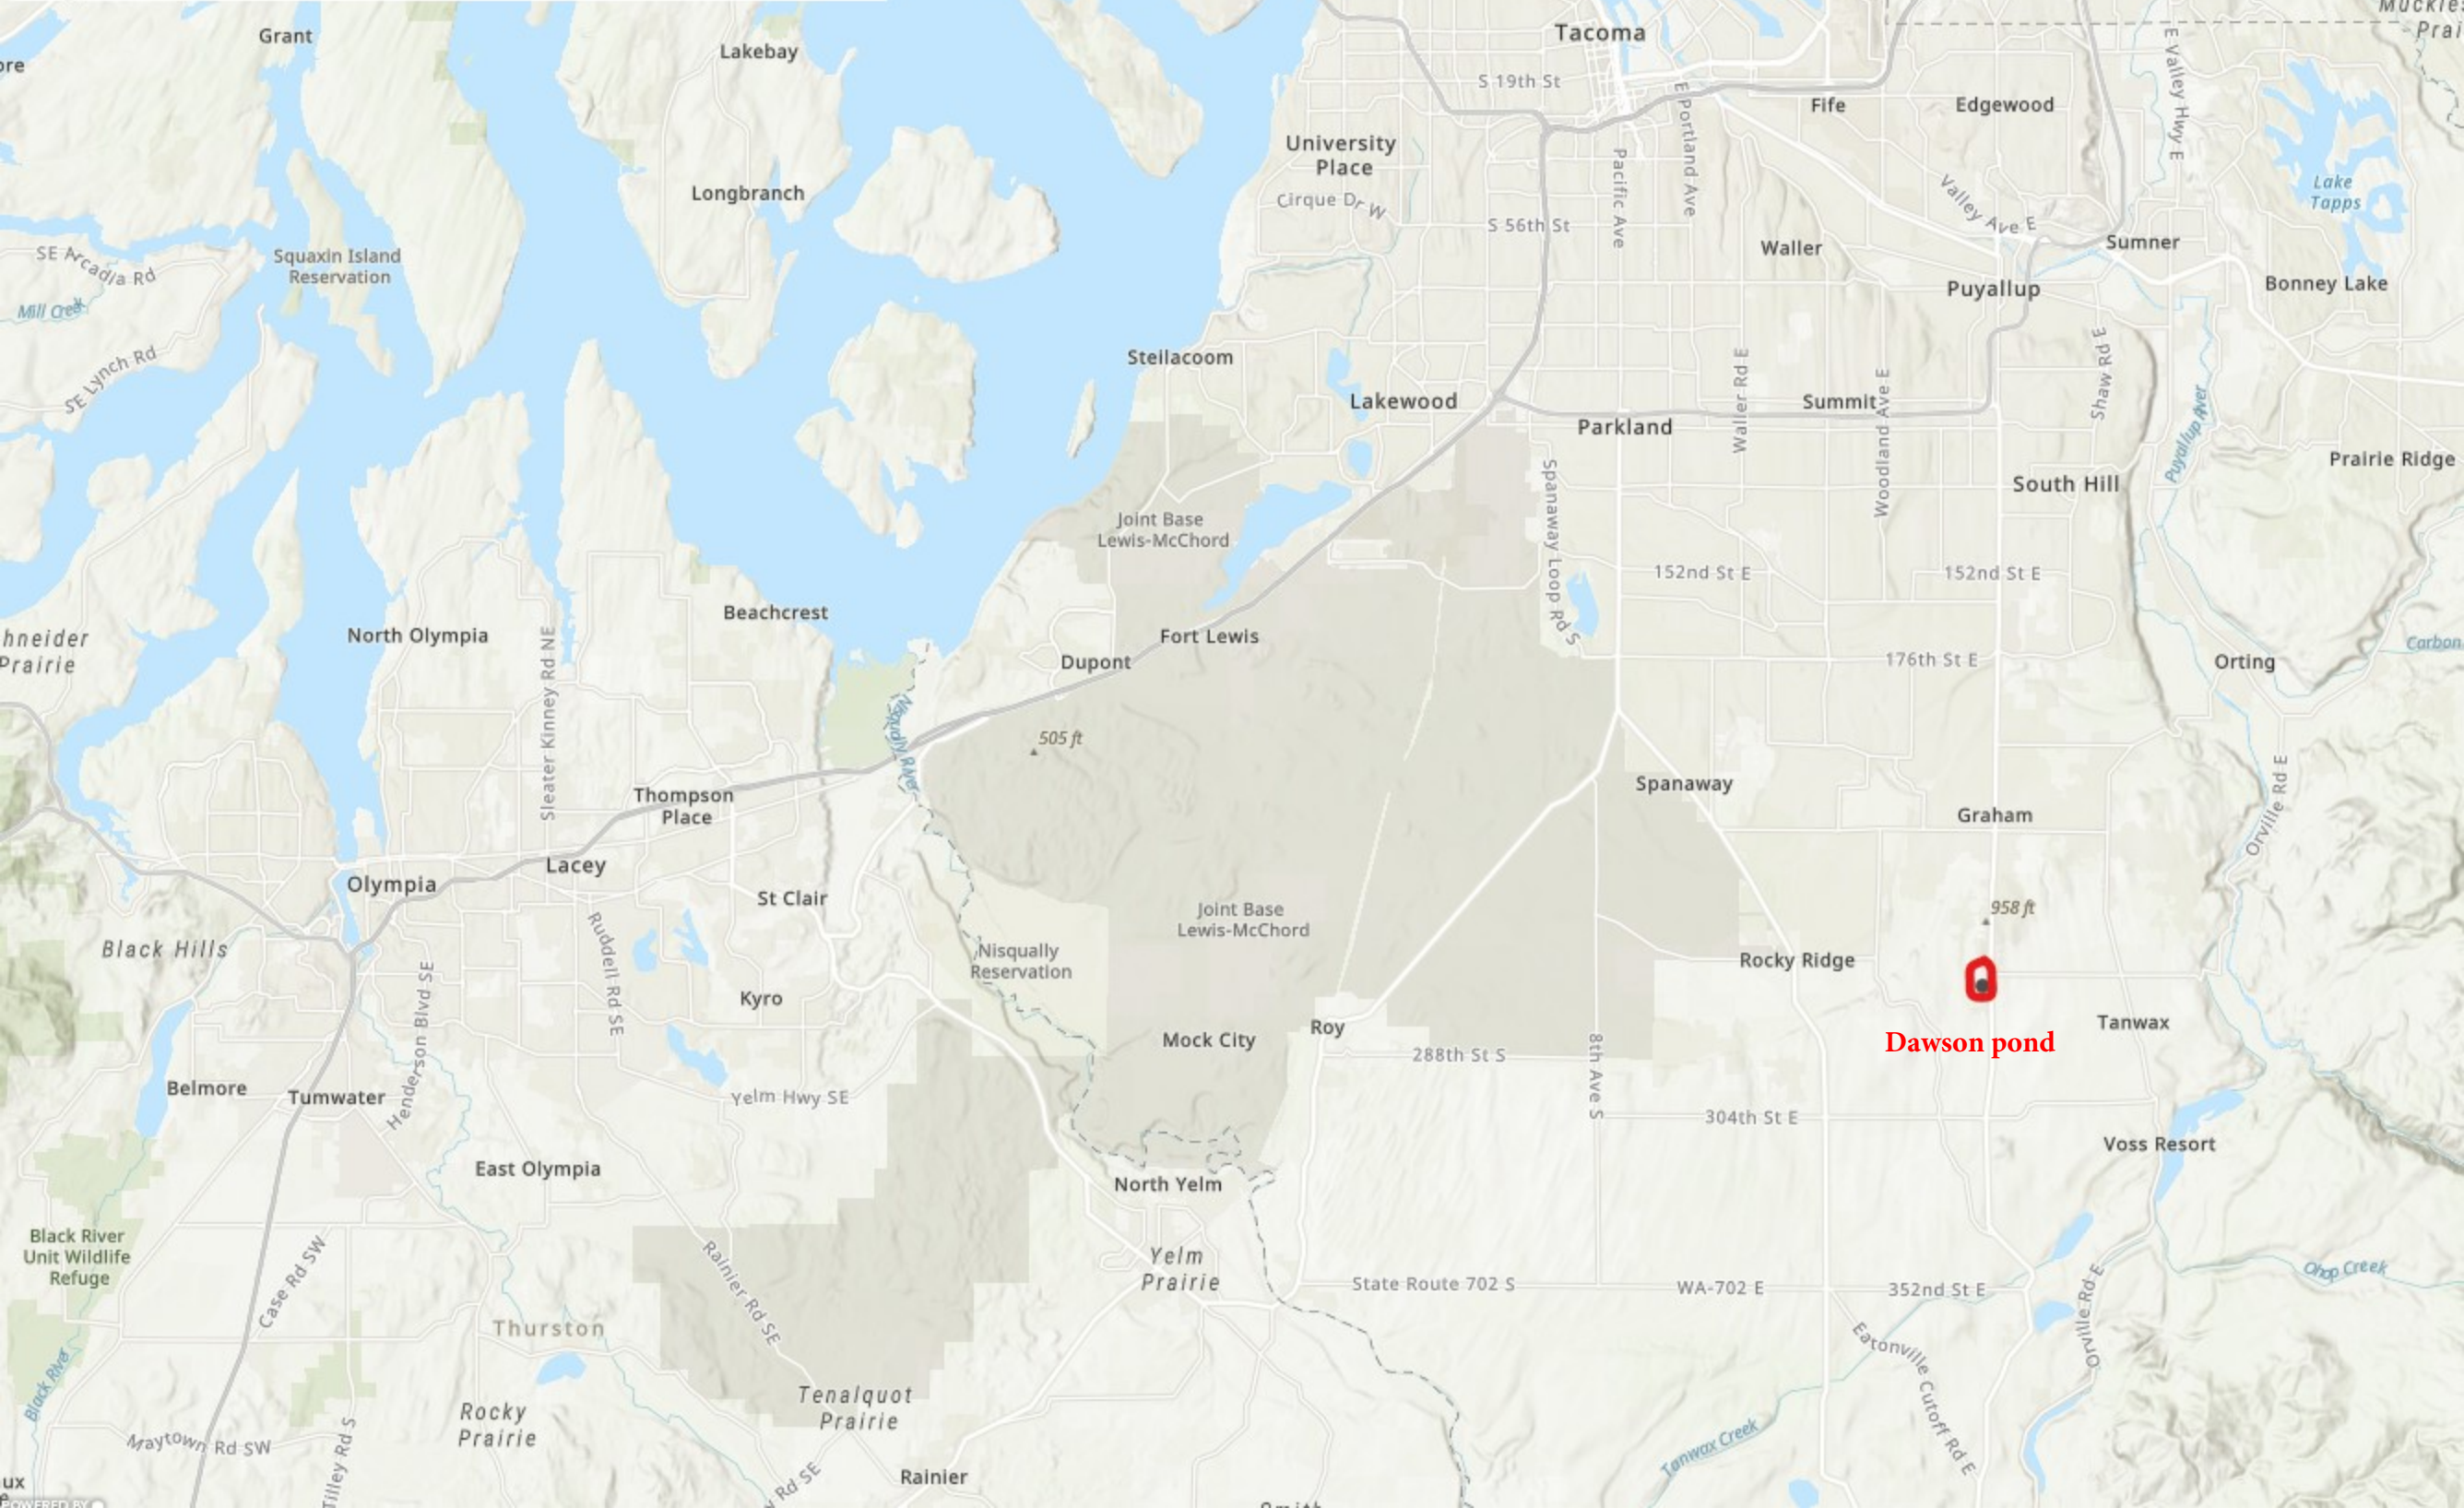

Dawson pond

Dawson pond

505 ft

958 ft

Dawson pond

161

161

161

161

264th St E

264th St E

264th St E

101st Ave E

Meridian Ave E

Meridian Ave E

4th Ave E

264th St Ct E

264th St Ct E

267th St E

269th St E

270th St E

96th Ave E