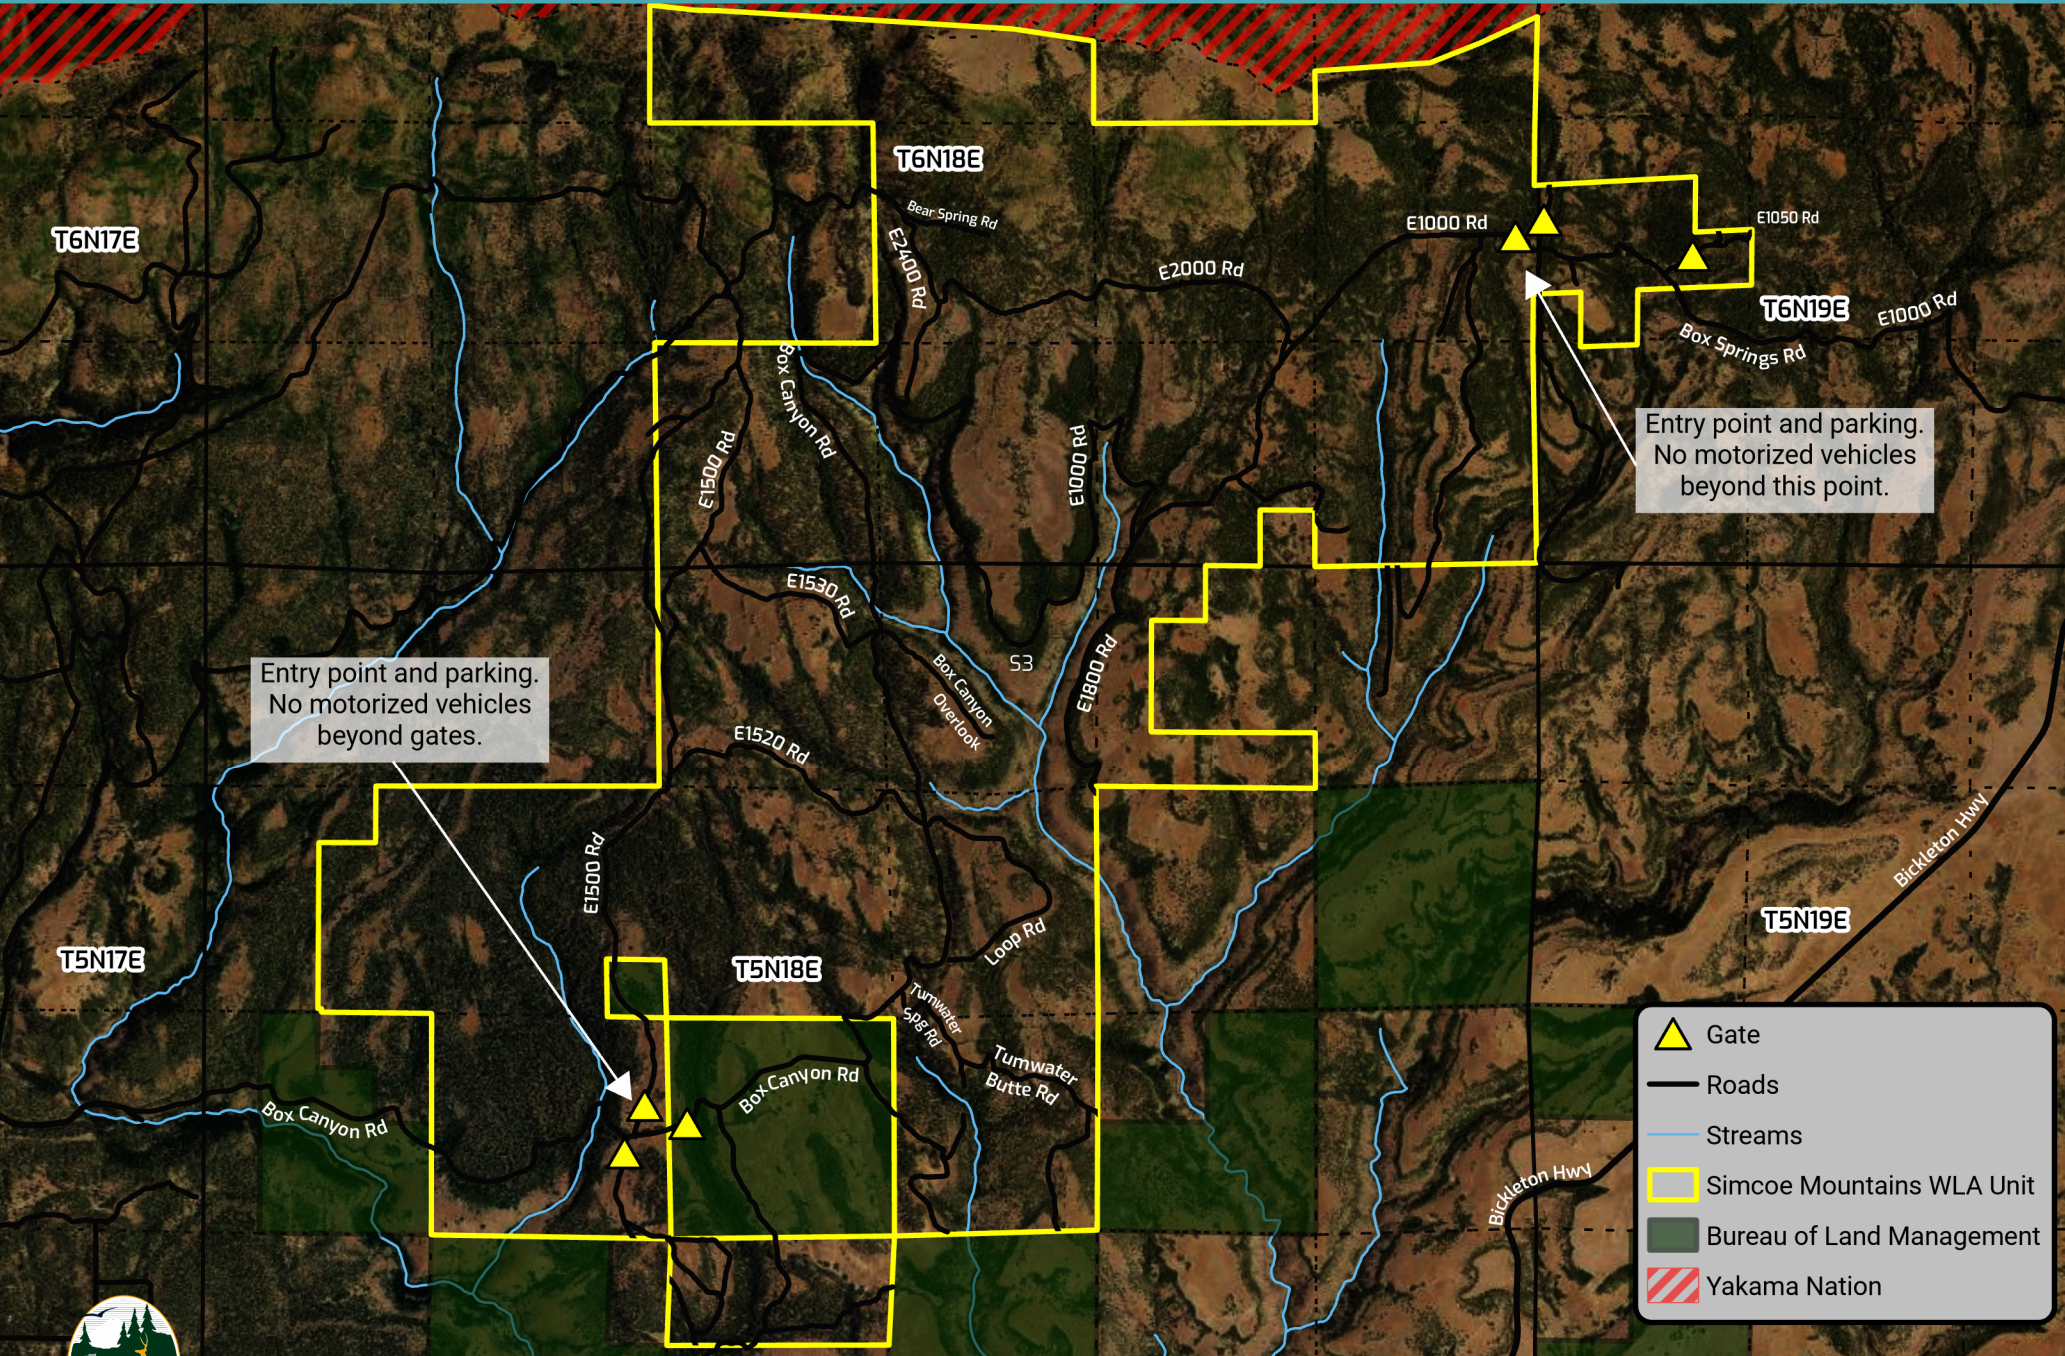

Simcoe Mountains Unit Road Map

10/23/2023

Klickitat Wildlife Area

Entry point and parking.
No motorized vehicles
beyond gates.

Entry point and parking.
No motorized vehicles
beyond this point.

- ▲ Gate
- Roads
- Streams
- Simcoe Mountains WLA Unit
- Bureau of Land Management
- ▨ Yakama Nation