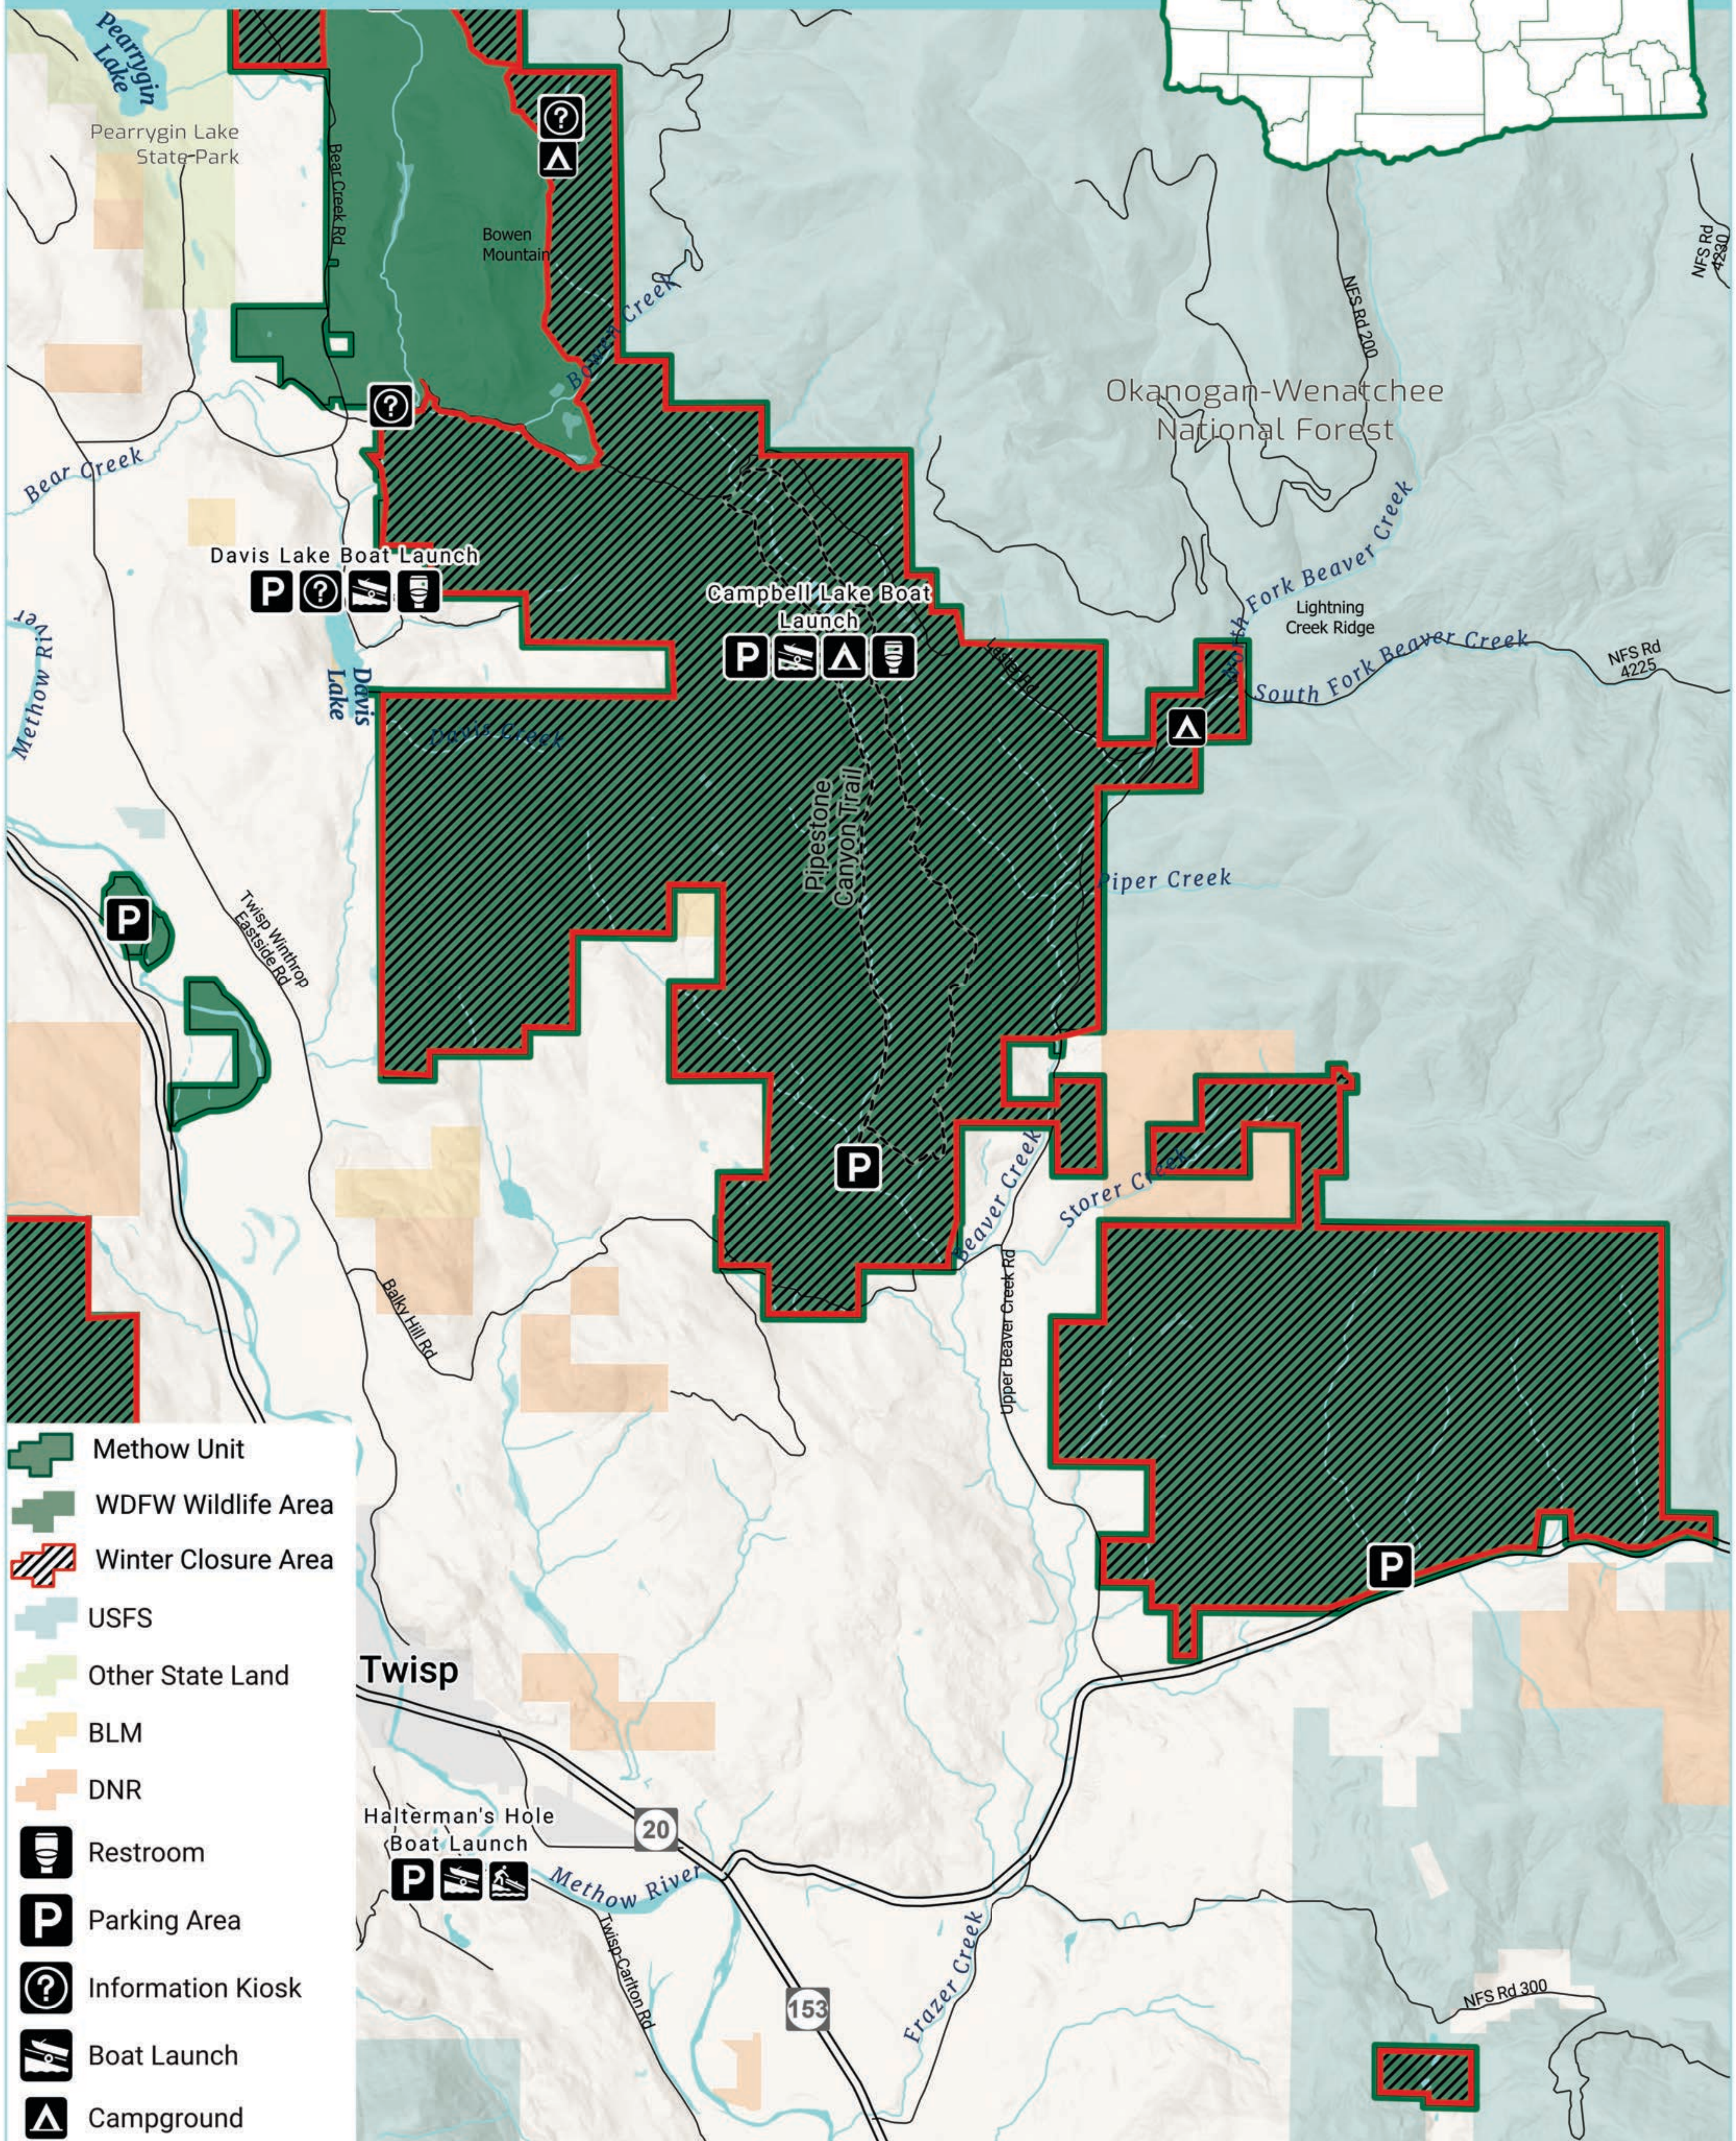

This product is for informational purposes and may not have been prepared for or be suitable for navigation, legal, engineering, or surveying purposes. It does not represent an on-the-ground survey and represents only the approximate relative location of property boundaries.

Methow Wildlife Area Texas Creek Unit Proposed Winter Closure Map

-  Texas Creek Unit
-  WDFW Wildlife Area
-  Winter Closure Area
-  USFS
-  BLM
-  DNR
-  Restroom
-  Parking Area
-  Information Kiosk
-  Hand Launch
-  Boat Launch

Methow Wildlife Area

Methow Unit - South

Proposed Winter Closure Map

-  Methow Unit
-  WDFW Wildlife Area
-  Winter Closure Area
-  USFS
-  Other State Land
-  BLM
-  DNR
-  Restroom
-  Parking Area
-  Information Kiosk
-  Boat Launch
-  Campground