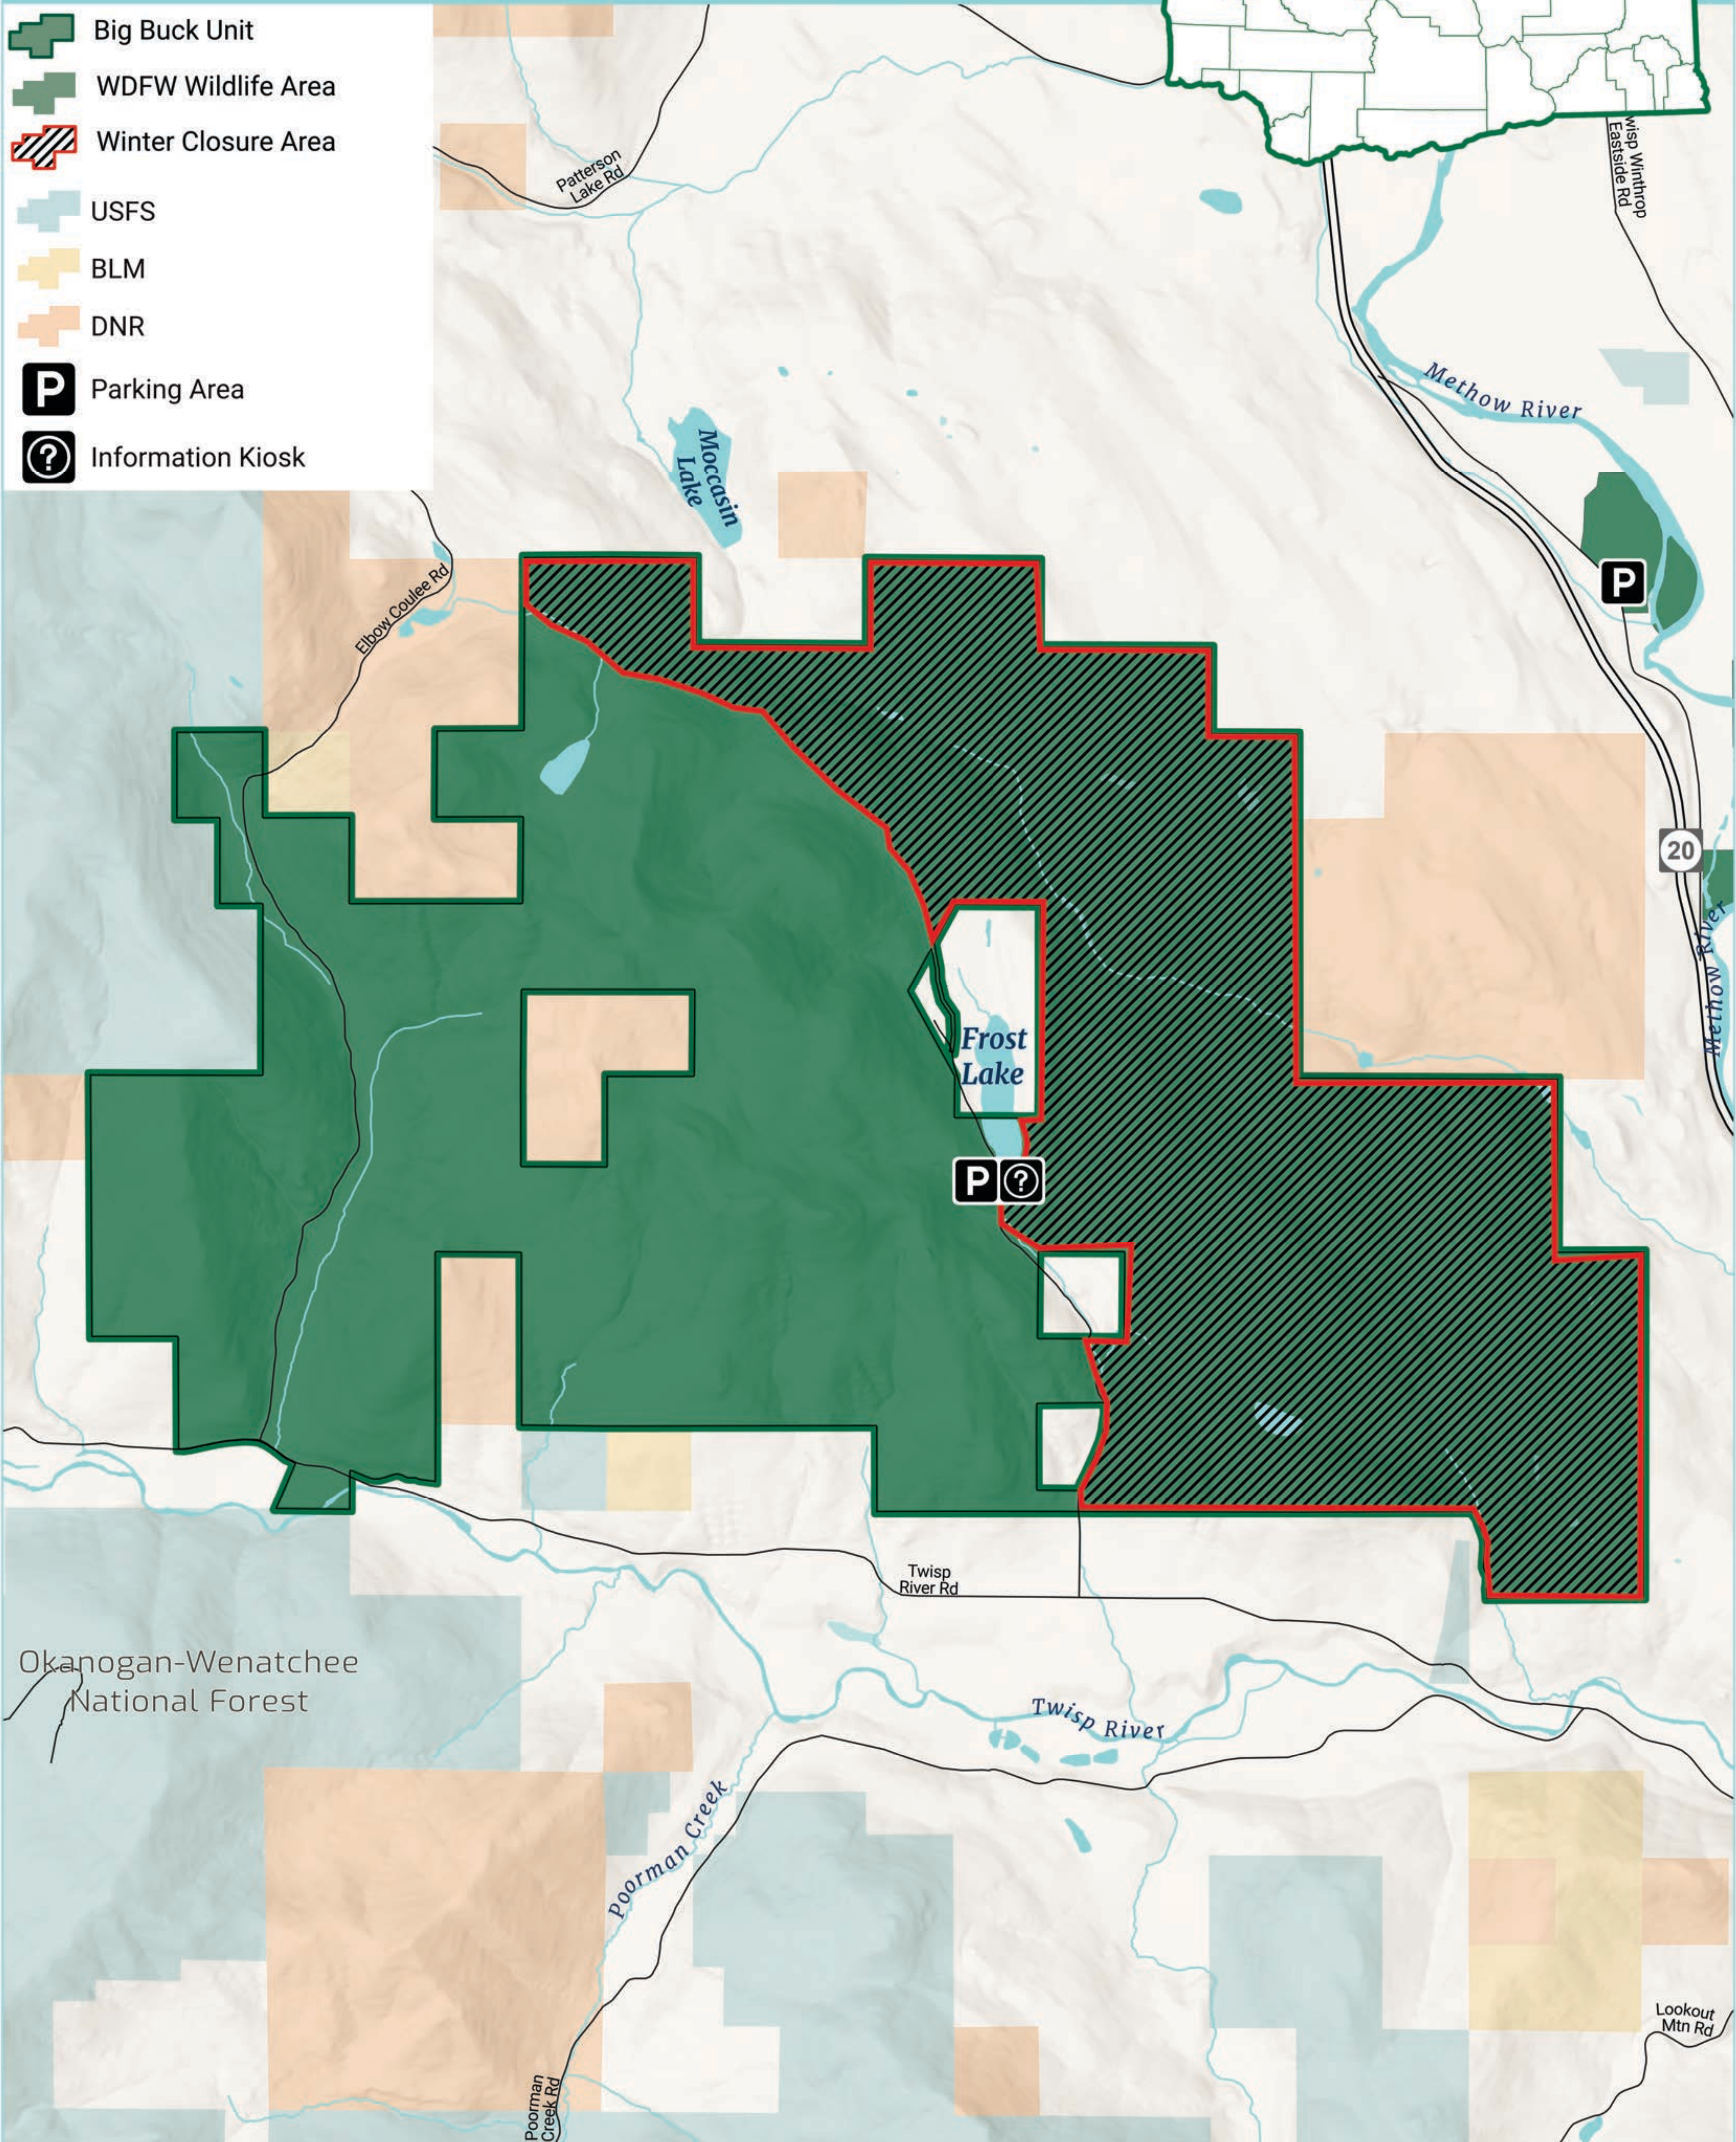

- Big Buck Unit
- WDFW Wildlife Area
- Winter Closure Area
- USFS
- BLM
- DNR
- Parking Area
- Information Kiosk

Washington Department of
FISH & WILDLIFE