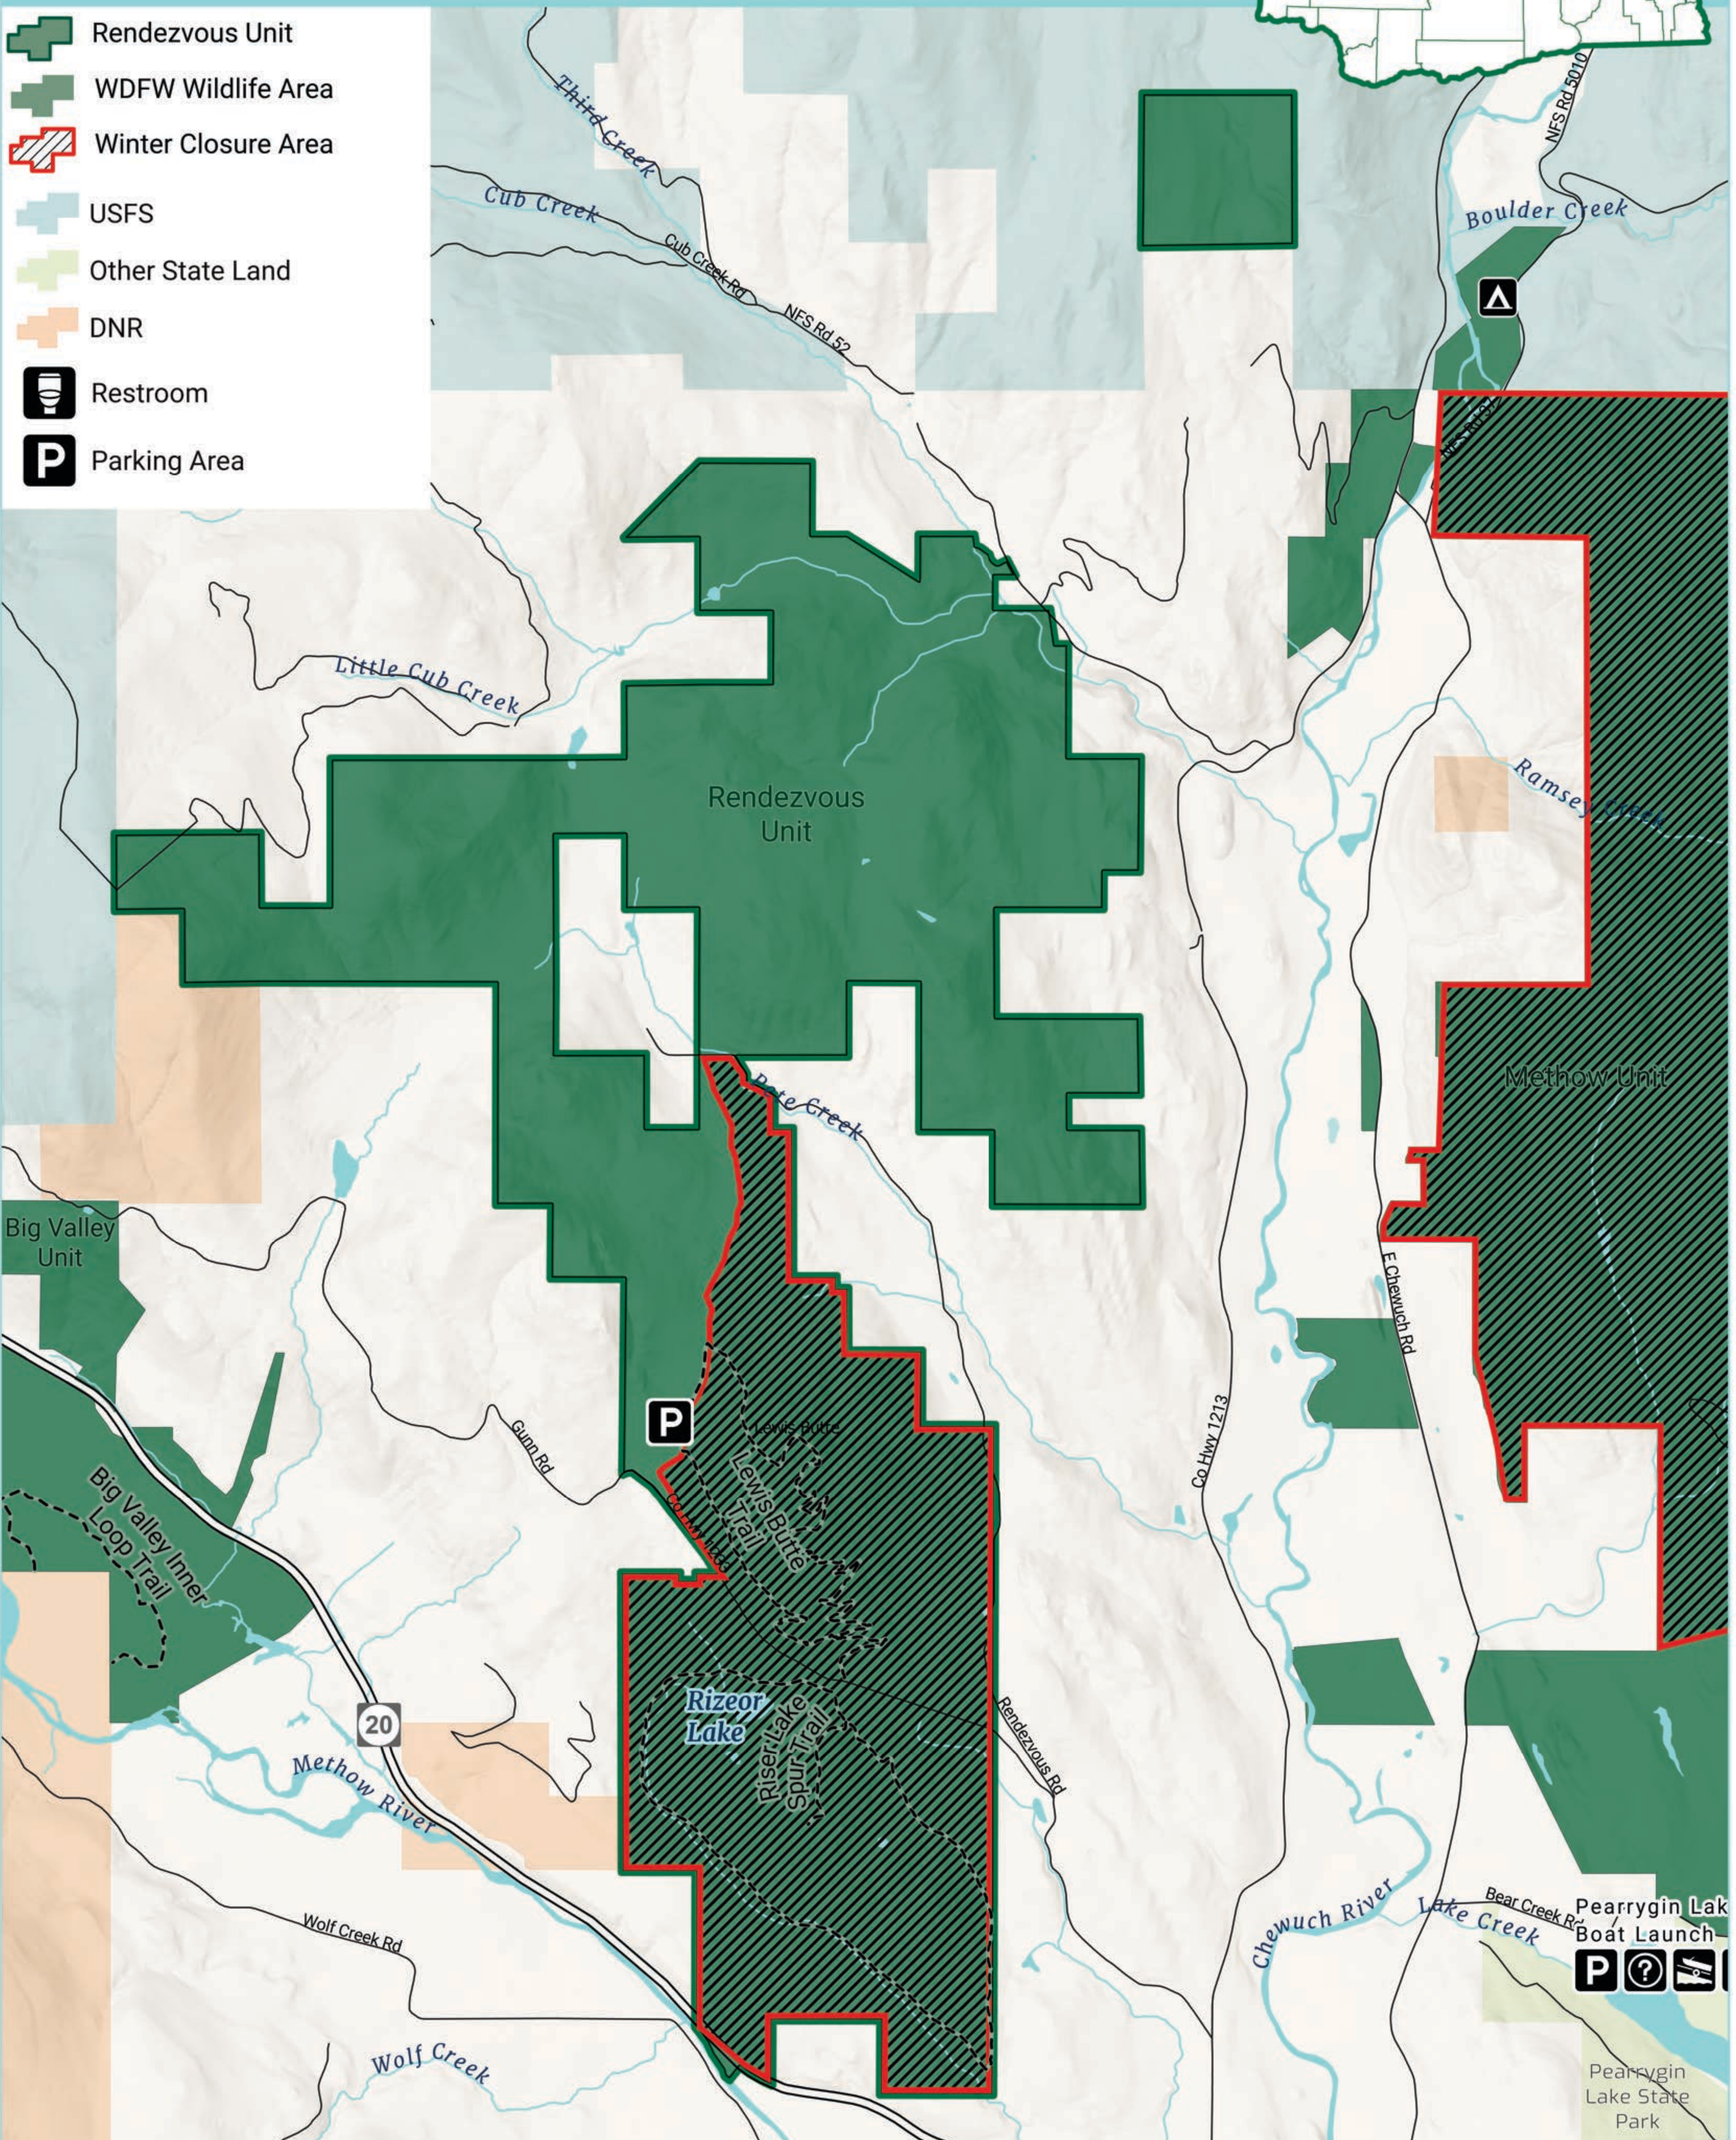

Washington Department of
FISH & WILDLIFE

This product is for informational purposes and may not have been prepared for or be suitable for navigation, legal, engineering, or surveying purposes. It does not represent an on-the-ground survey and represents only the approximate relative location of property boundaries.

Methow Wildlife Area Rendezvous Unit Proposed Winter Closure Map

-  Rendezvous Unit
-  WDFW Wildlife Area
-  Winter Closure Area
-  USFS
-  Other State Land
-  DNR
-  Restroom
-  Parking Area

Washington Department of
FISH & WILDLIFE

This product is for informational purposes and may not have been prepared for or be suitable for navigation, legal, engineering, or surveying purposes. It does not represent an on-the-ground survey and represents only the approximate relative location of property boundaries.