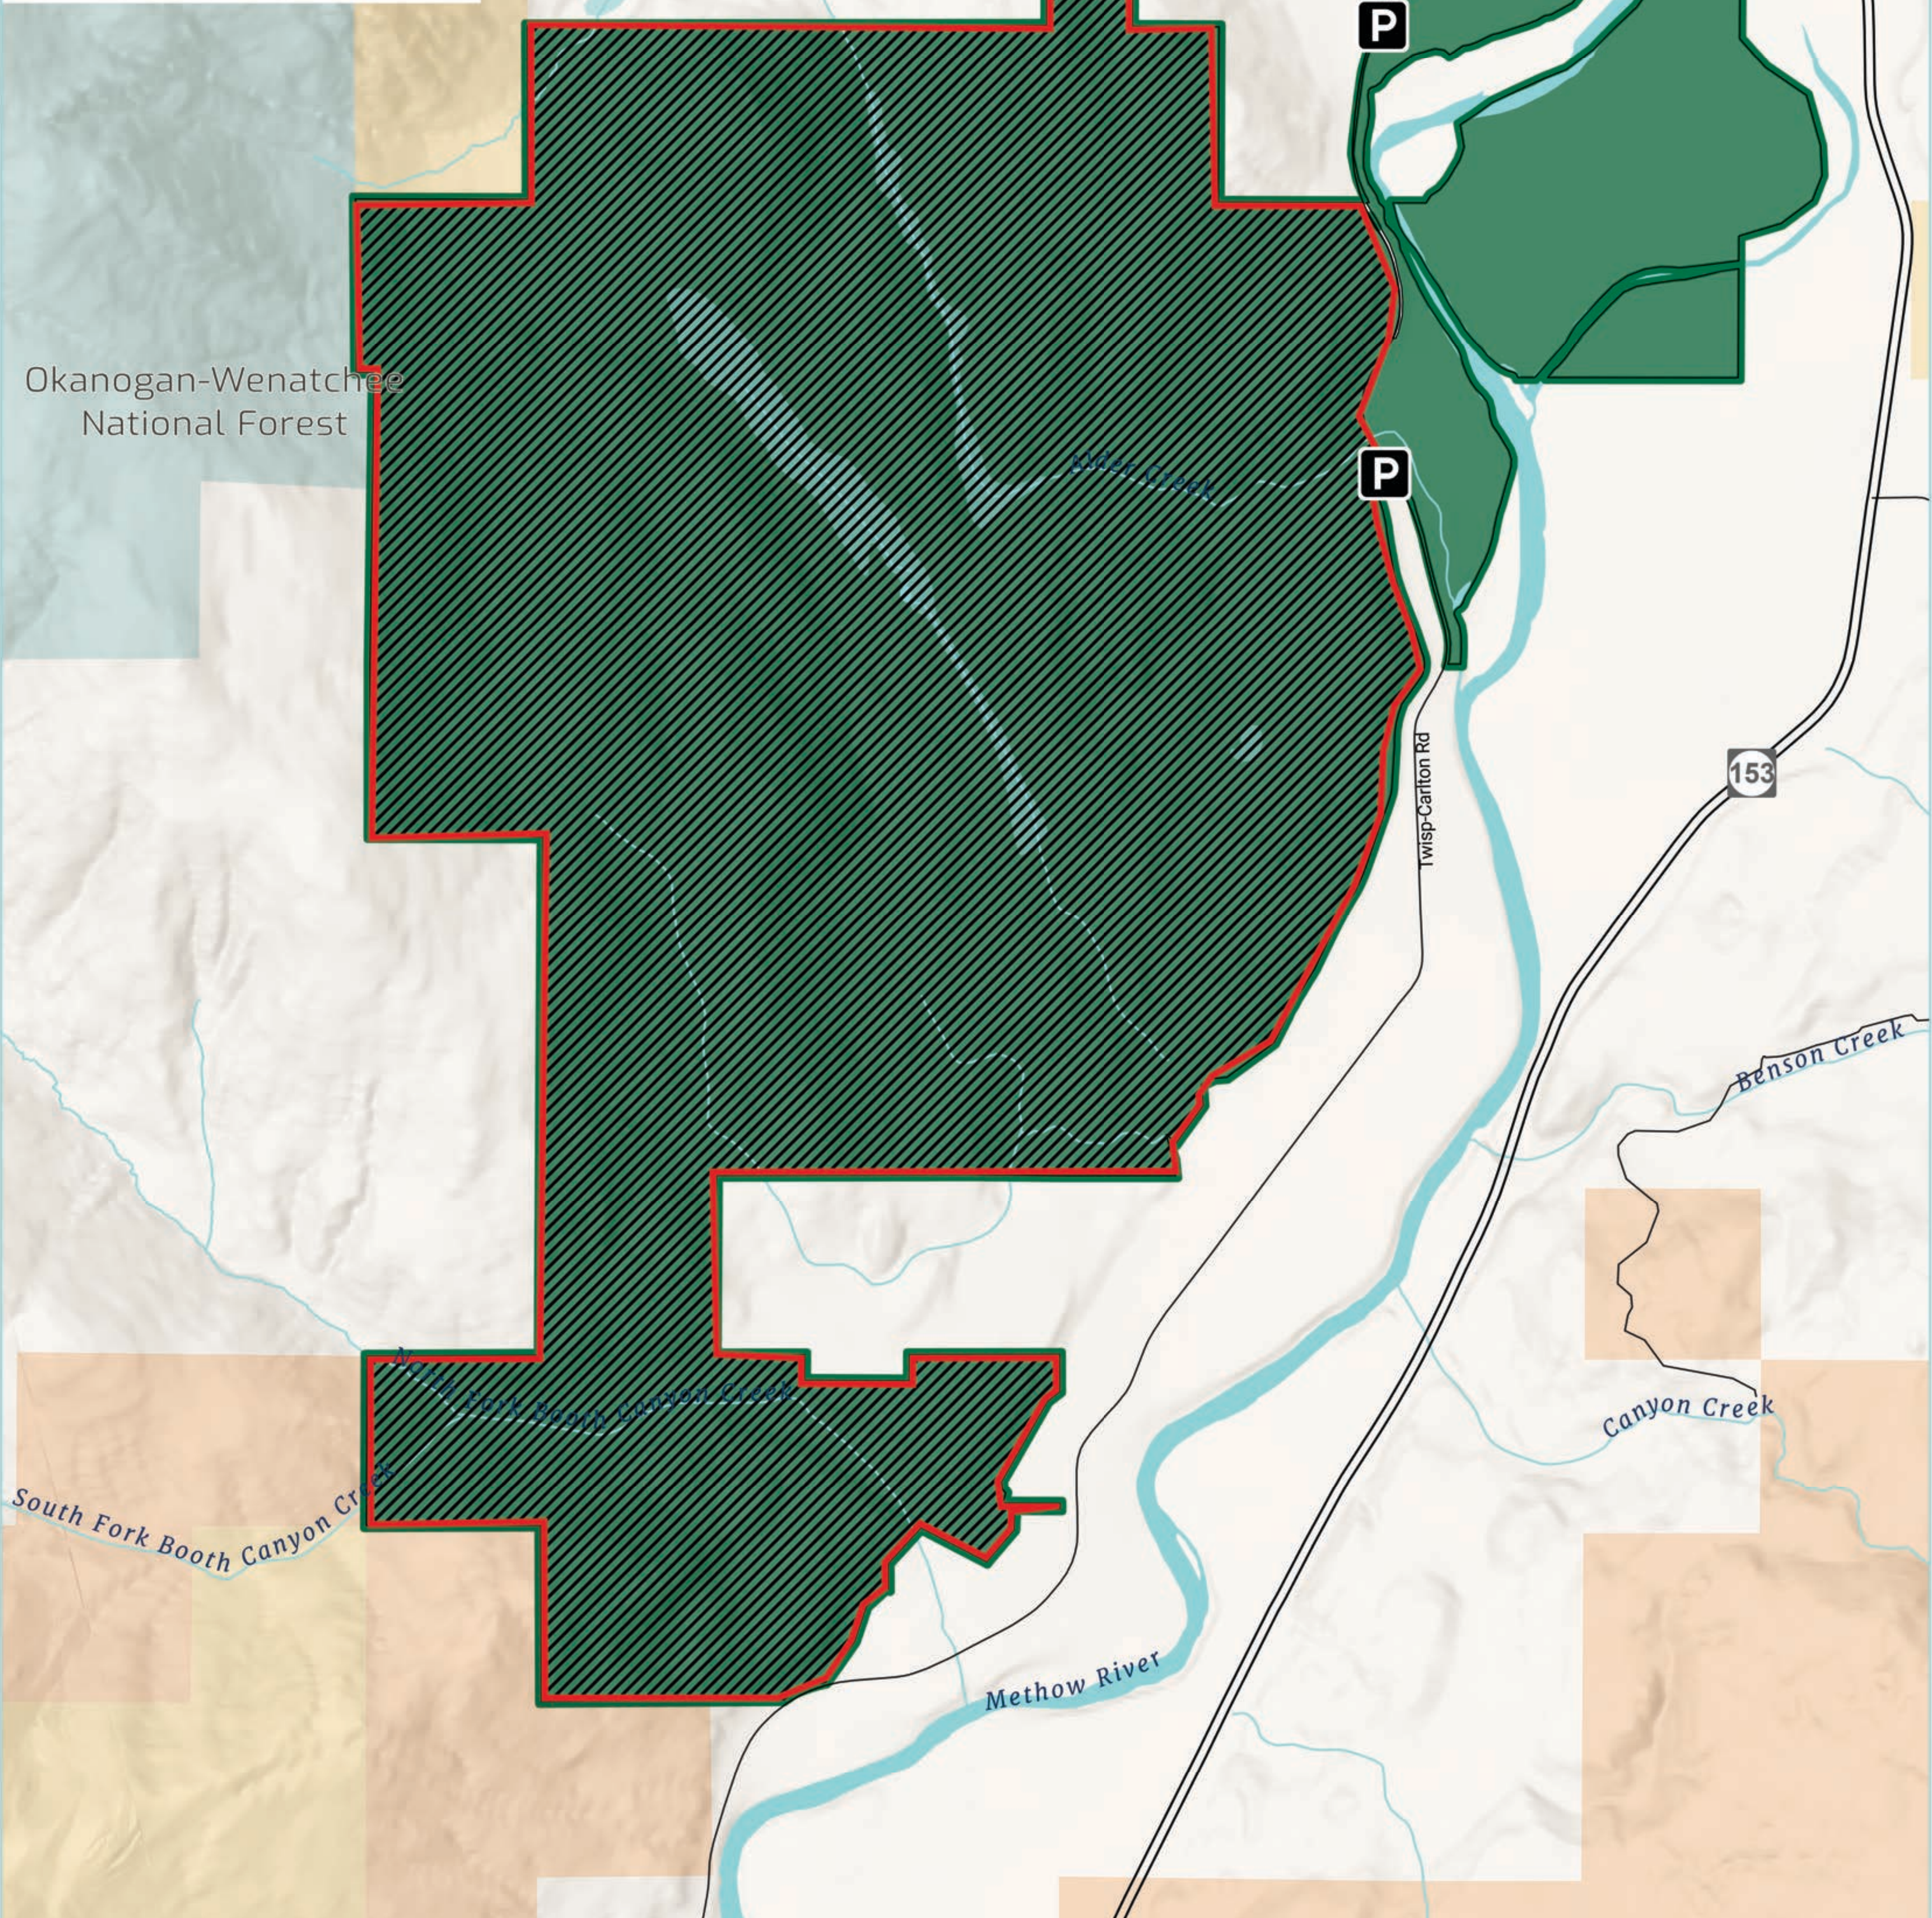

This product is for informational purposes and may not have been prepared for or be suitable for navigation, legal, engineering, or surveying purposes. It does not represent an on-the-ground survey and represents only the approximate relative location of property boundaries.

Methow Wildlife Area Golden Doe Unit Proposed Winter Closure Map

- Golden Doe Unit
- WDFW Wildlife Area
- Winter Closure Area
- USFS
- BLM
- DNR
- Parking Area

Okanogan-Wenatchee
National Forest

Miller Creek