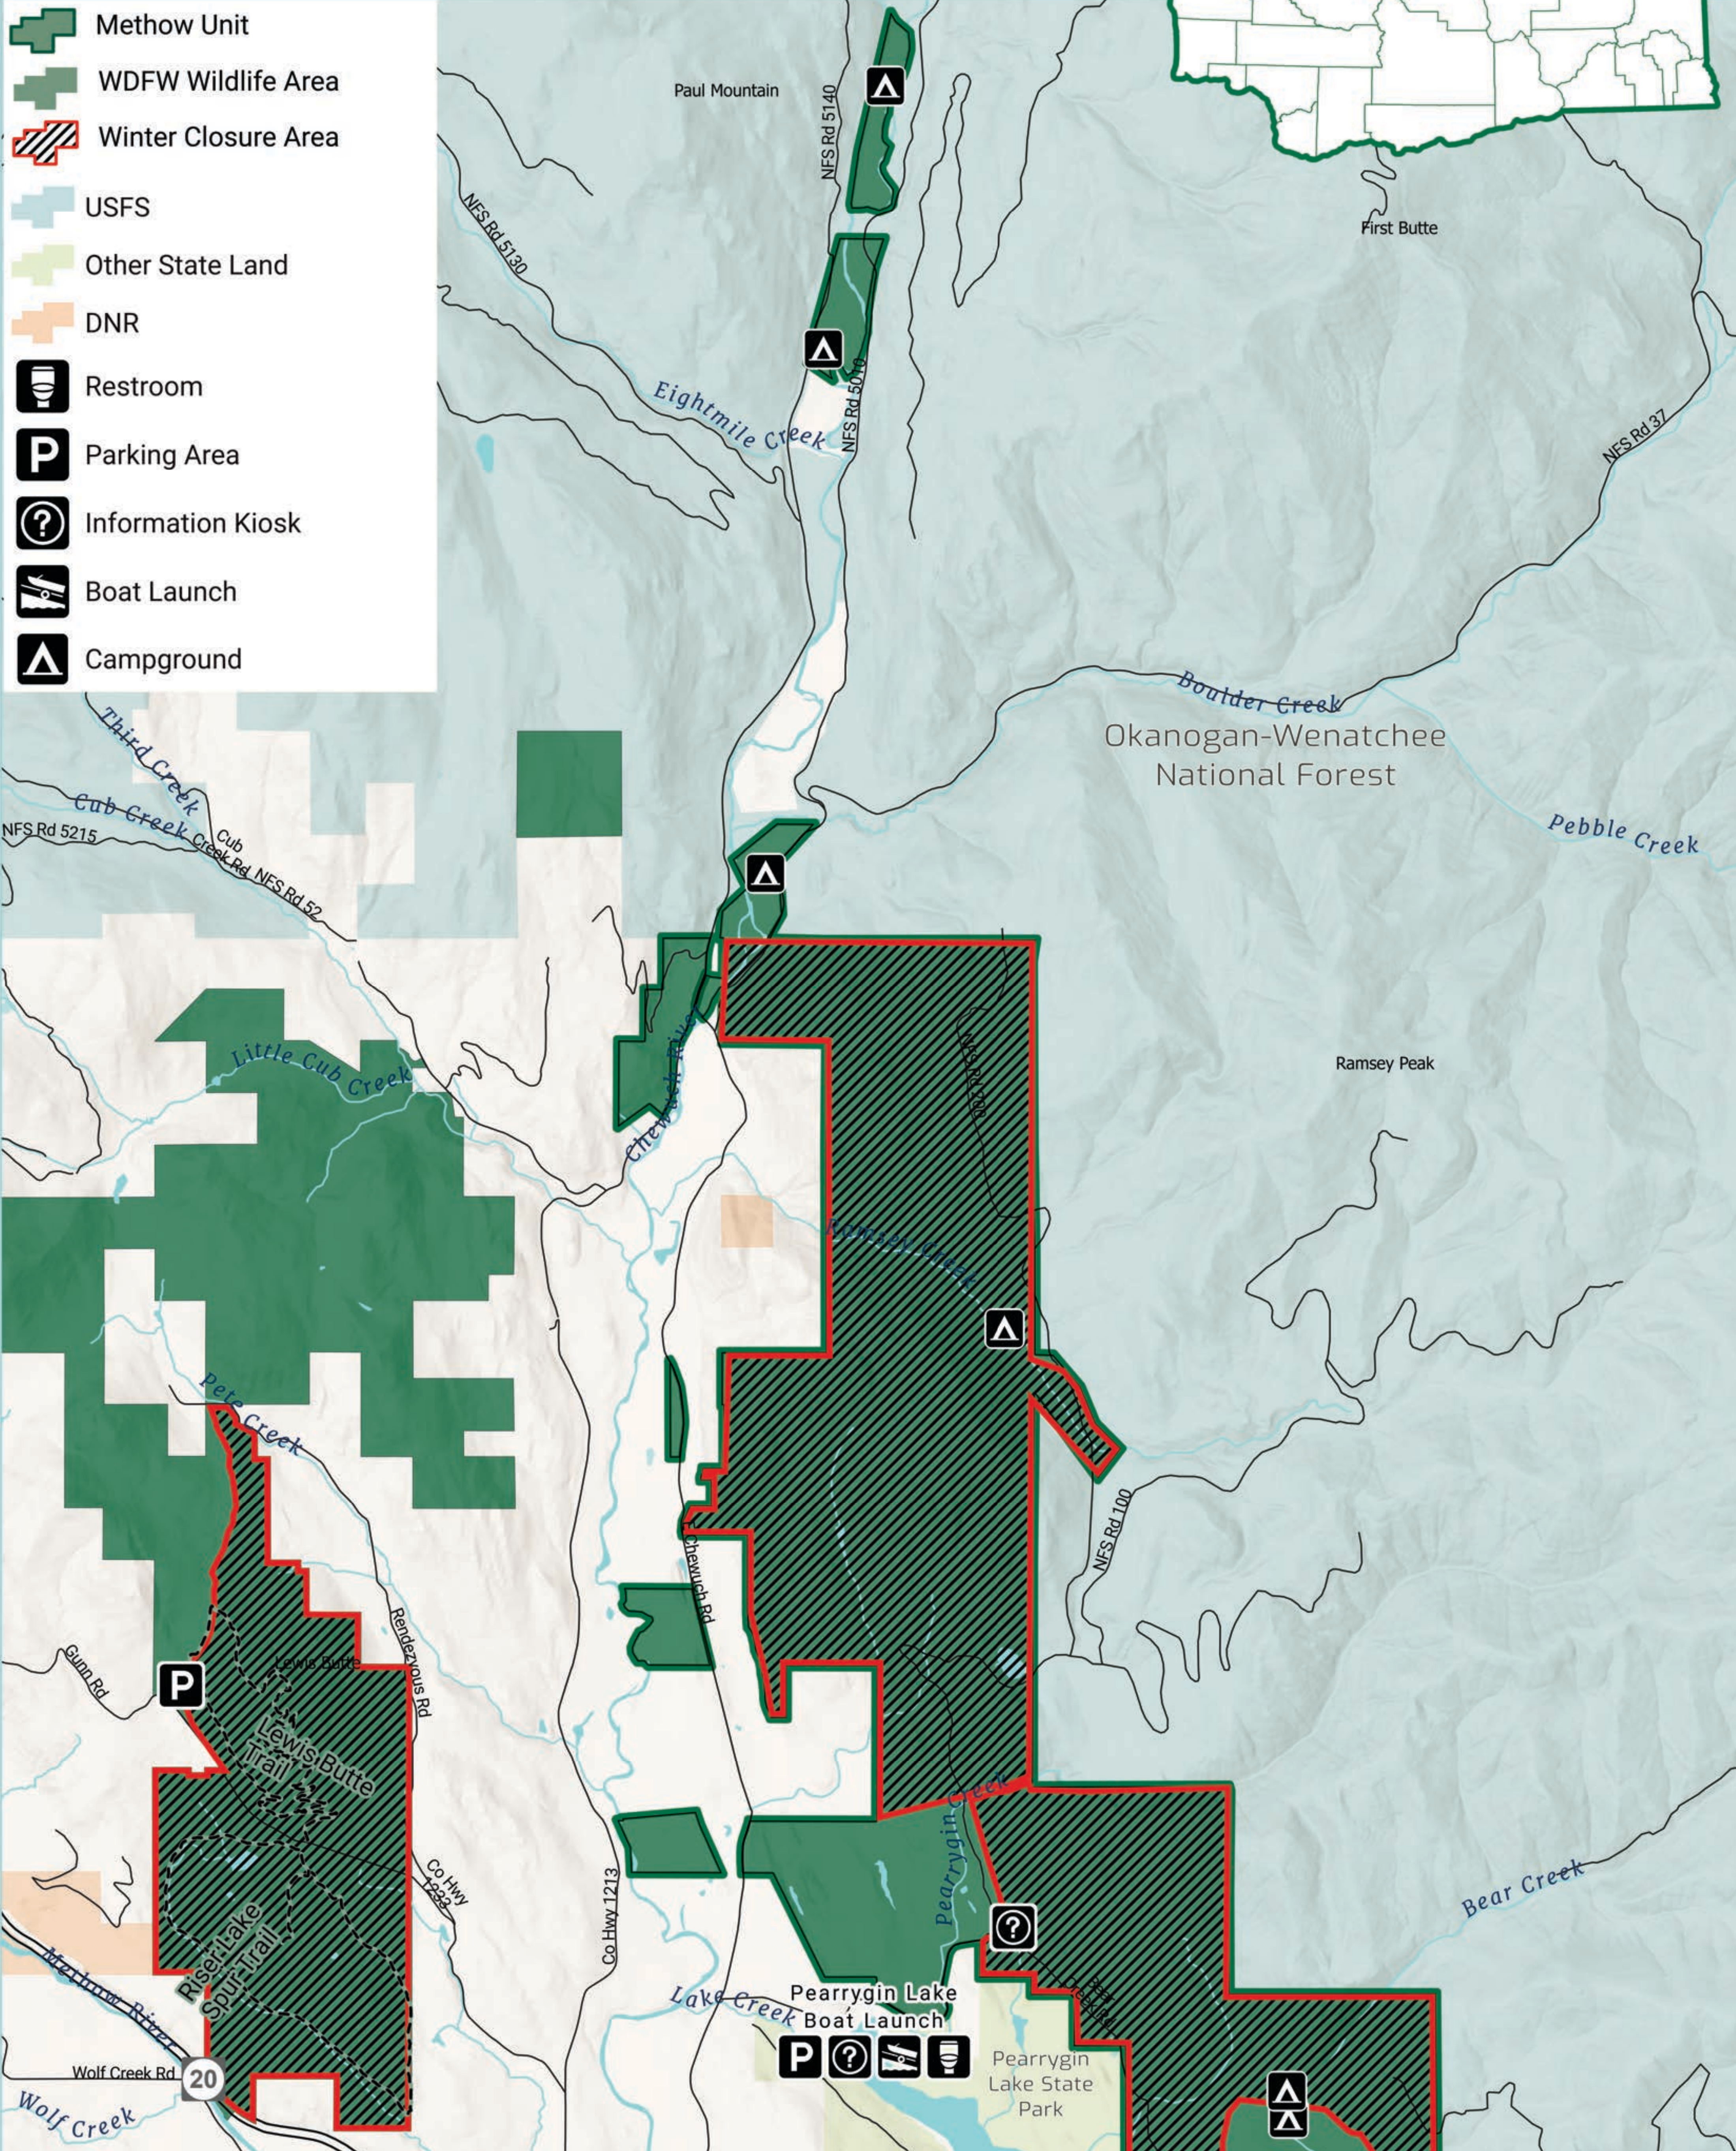

Methow Wildlife Area

Methow Unit - North

Proposed Winter Closure Map

-  Methow Unit
-  WDFW Wildlife Area
-  Winter Closure Area
-  USFS
-  Other State Land
-  DNR
-  Restroom
-  Parking Area
-  Information Kiosk
-  Boat Launch
-  Campground

Washington Department of
FISH & WILDLIFE

This product is for informational purposes and may not have been prepared for or be suitable for navigation, legal, engineering, or surveying purposes. It does not represent an on-the-ground survey and represents only the approximate relative location of property boundaries.

This product is for informational purposes and may not have been prepared for or be suitable for navigation, legal, engineering, or surveying purposes. It does not represent an on-the-ground survey and represents only the approximate relative location of property boundaries.