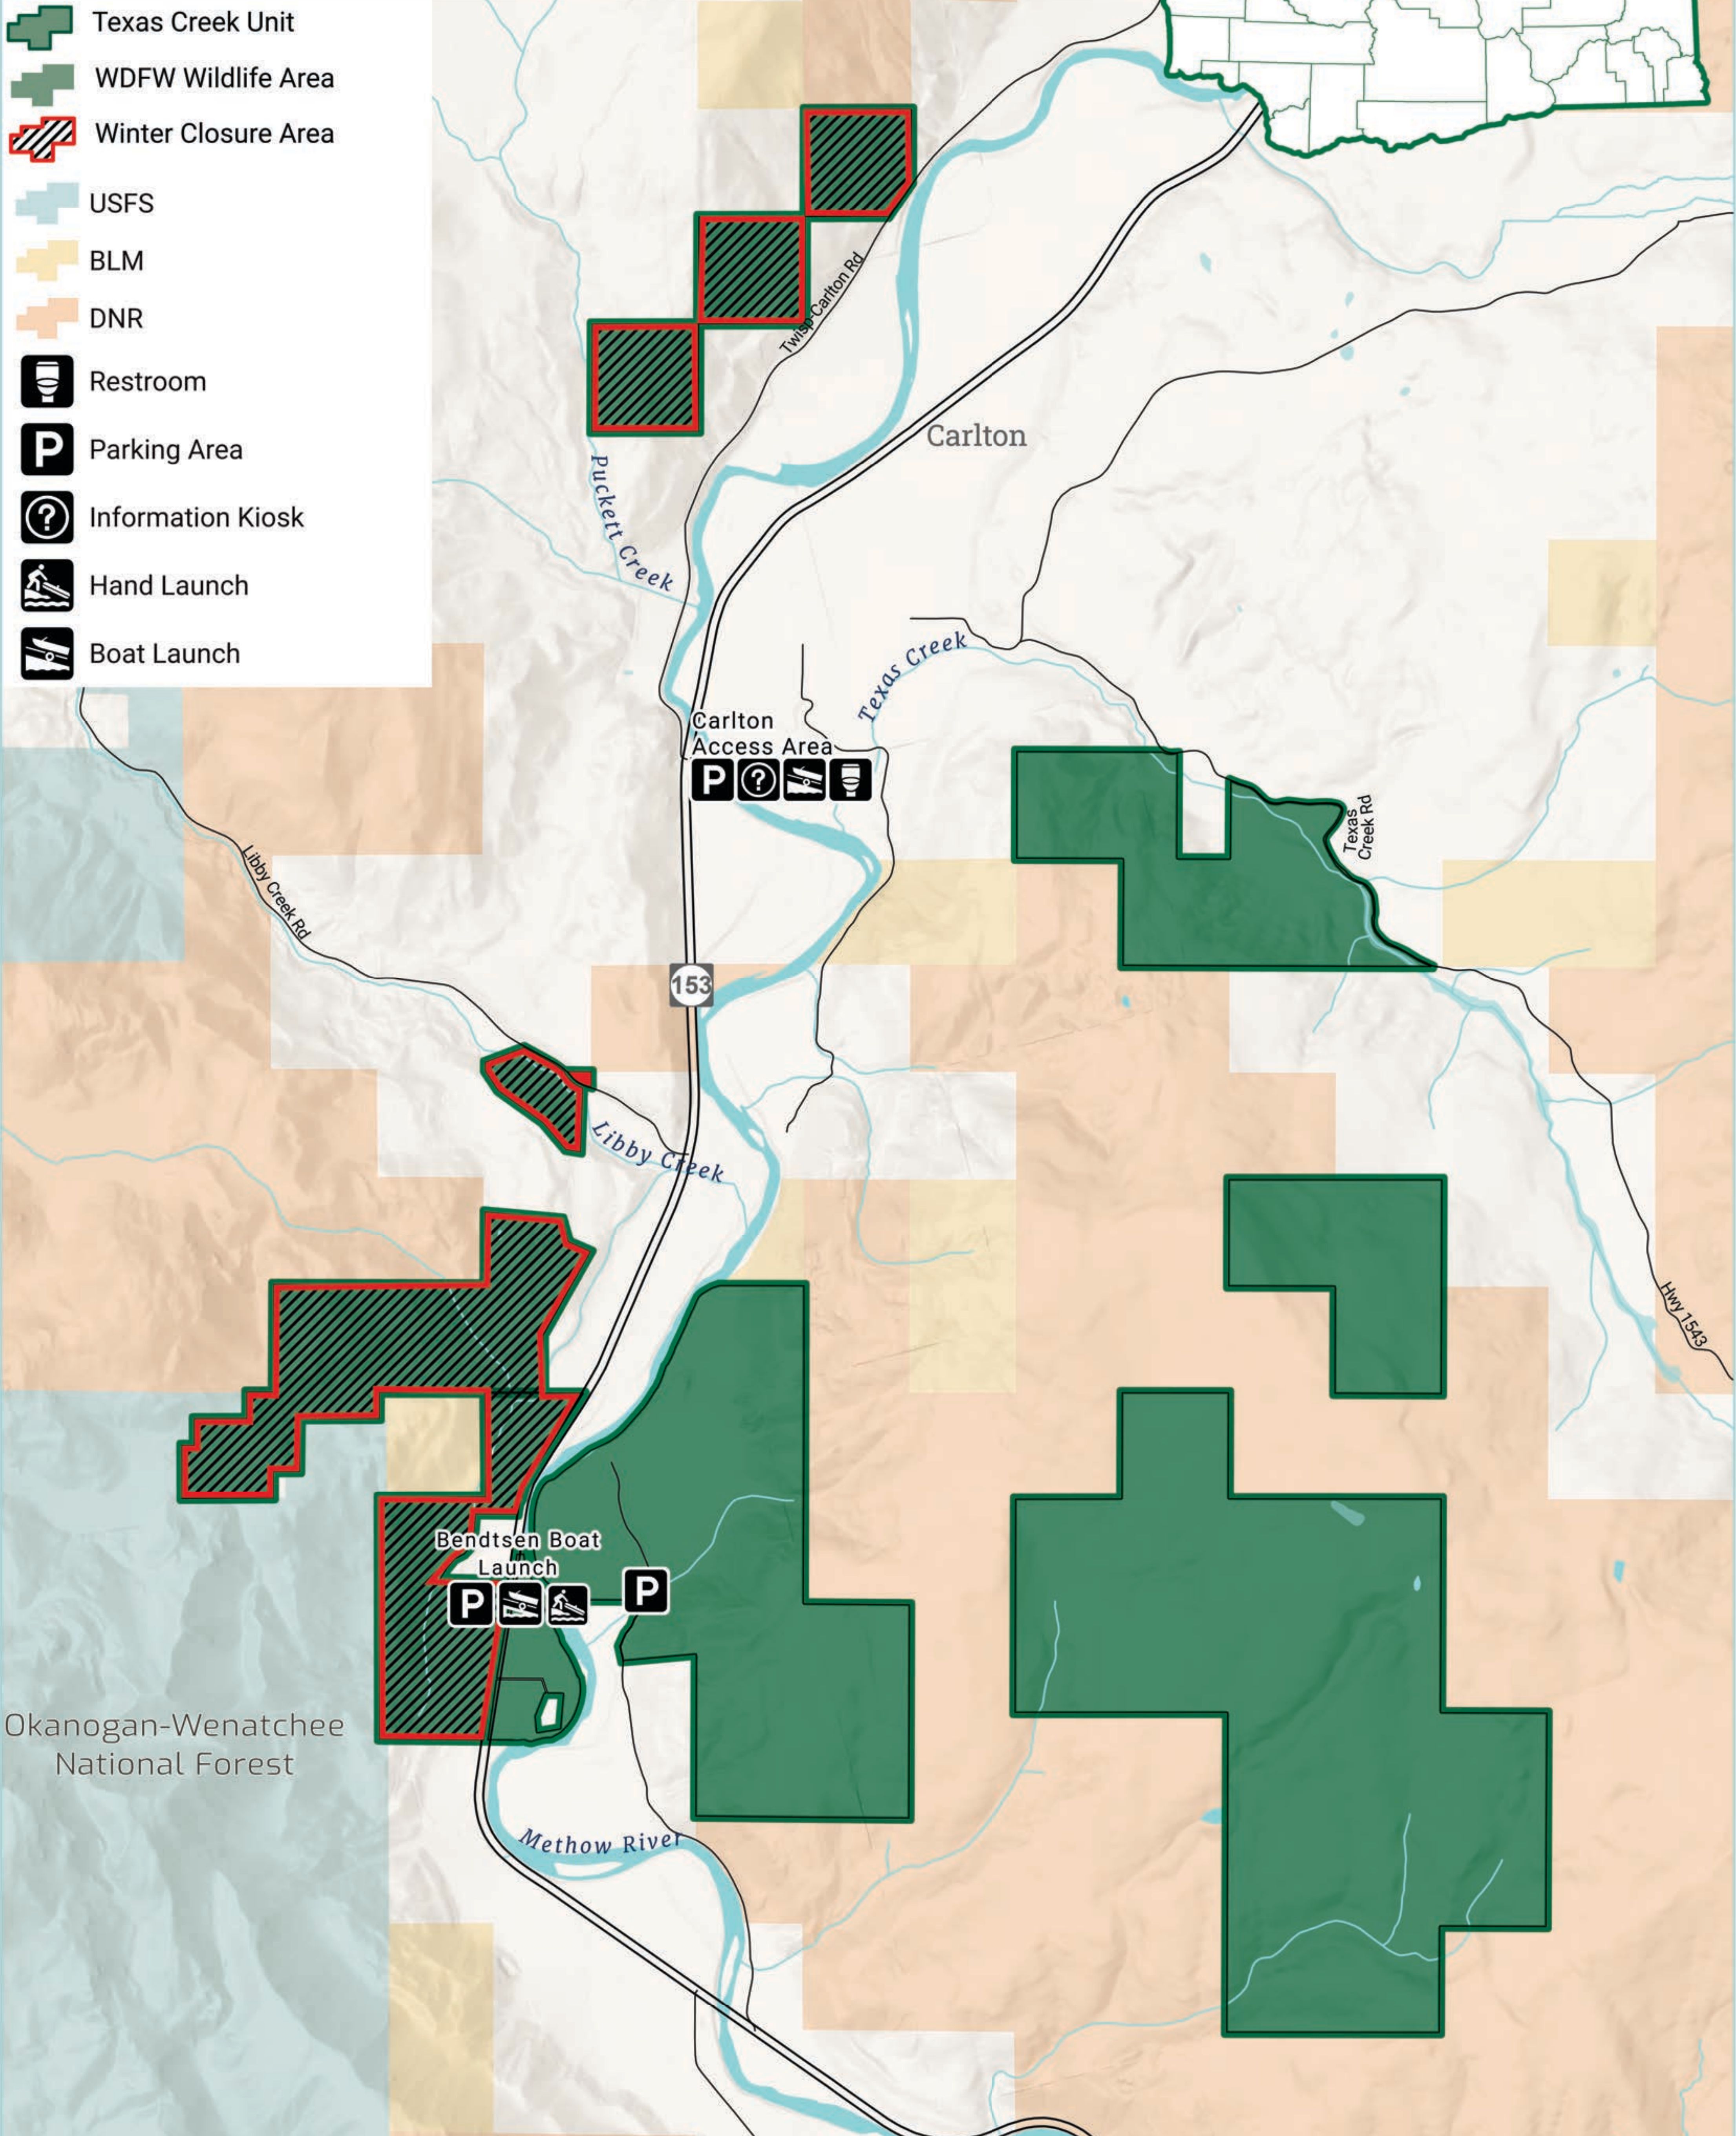

This product is for informational purposes and may not have been prepared for or be suitable for navigation, legal, engineering, or surveying purposes. It does not represent an on-the-ground survey and represents only the approximate relative location of property boundaries.

Methow Wildlife Area Big Buck Unit Proposed Winter Closure Map

-  Big Buck Unit
-  WDFW Wildlife Area
-  Winter Closure Area
-  USFS
-  BLM
-  DNR
-  Parking Area
-  Information Kiosk

Washington Department of
FISH & WILDLIFE

Methow Wildlife Area Texas Creek Unit Proposed Winter Closure Map

-  Texas Creek Unit
-  WDFW Wildlife Area
-  Winter Closure Area
-  USFS
-  BLM
-  DNR
-  Restroom
-  Parking Area
-  Information Kiosk
-  Hand Launch
-  Boat Launch