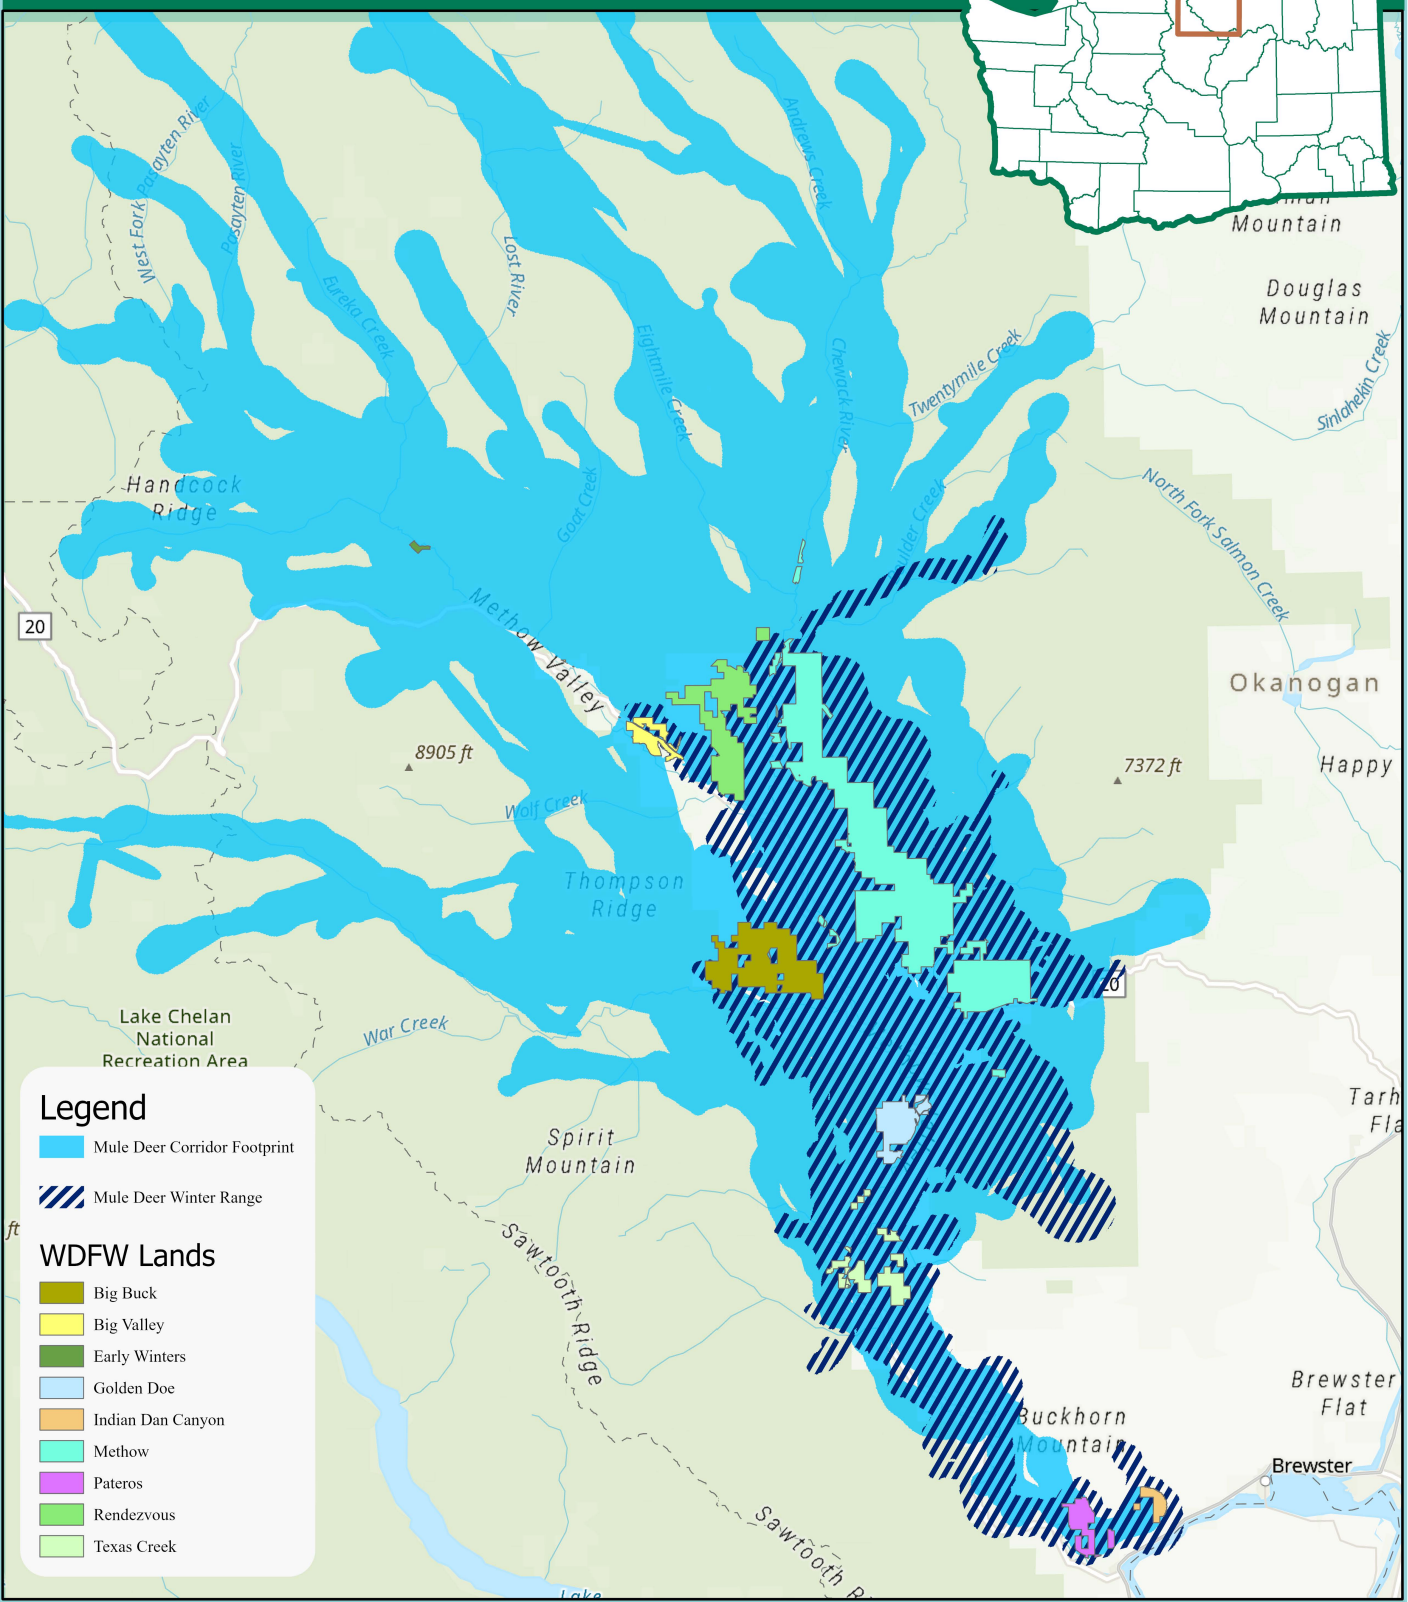

# Methow Mule Deer Migration Corridors

**Legend**

- Mule Deer Corridor Footprint
- Mule Deer Winter Range

**WDFW Lands**

- Big Buck
- Big Valley
- Early Winters
- Golden Doe
- Indian Dan Canyon
- Methow
- Pateros
- Rendezvous
- Texas Creek