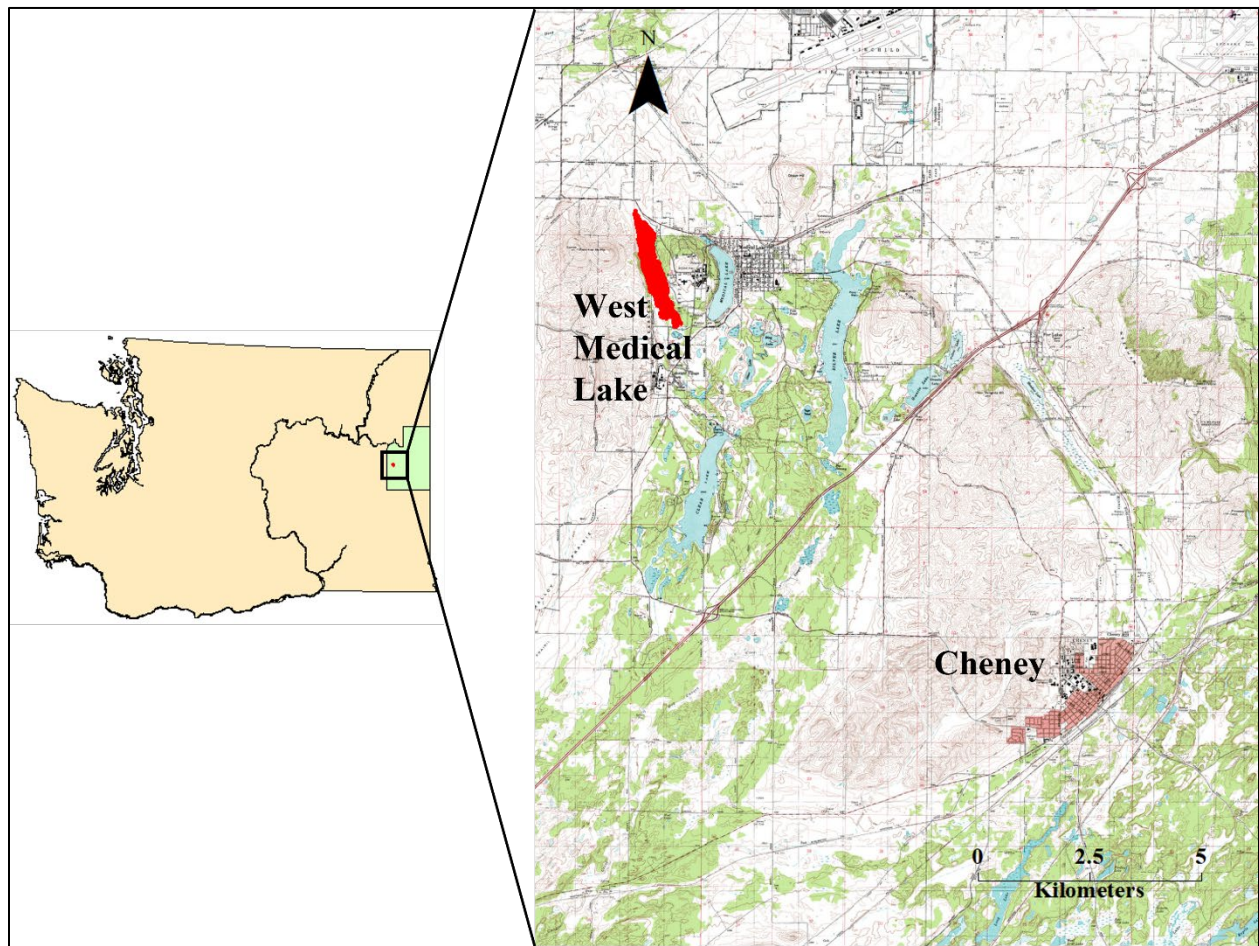

Spokane County:

Figure 1. West Medical Lake (red) area map, location in Spokane County (green), and Washington State.

West Medical Lake – Located Approximately 2 miles west of Medical lake, WA, in Section 12 and 24, Township 24 North, Range 40E, WM.