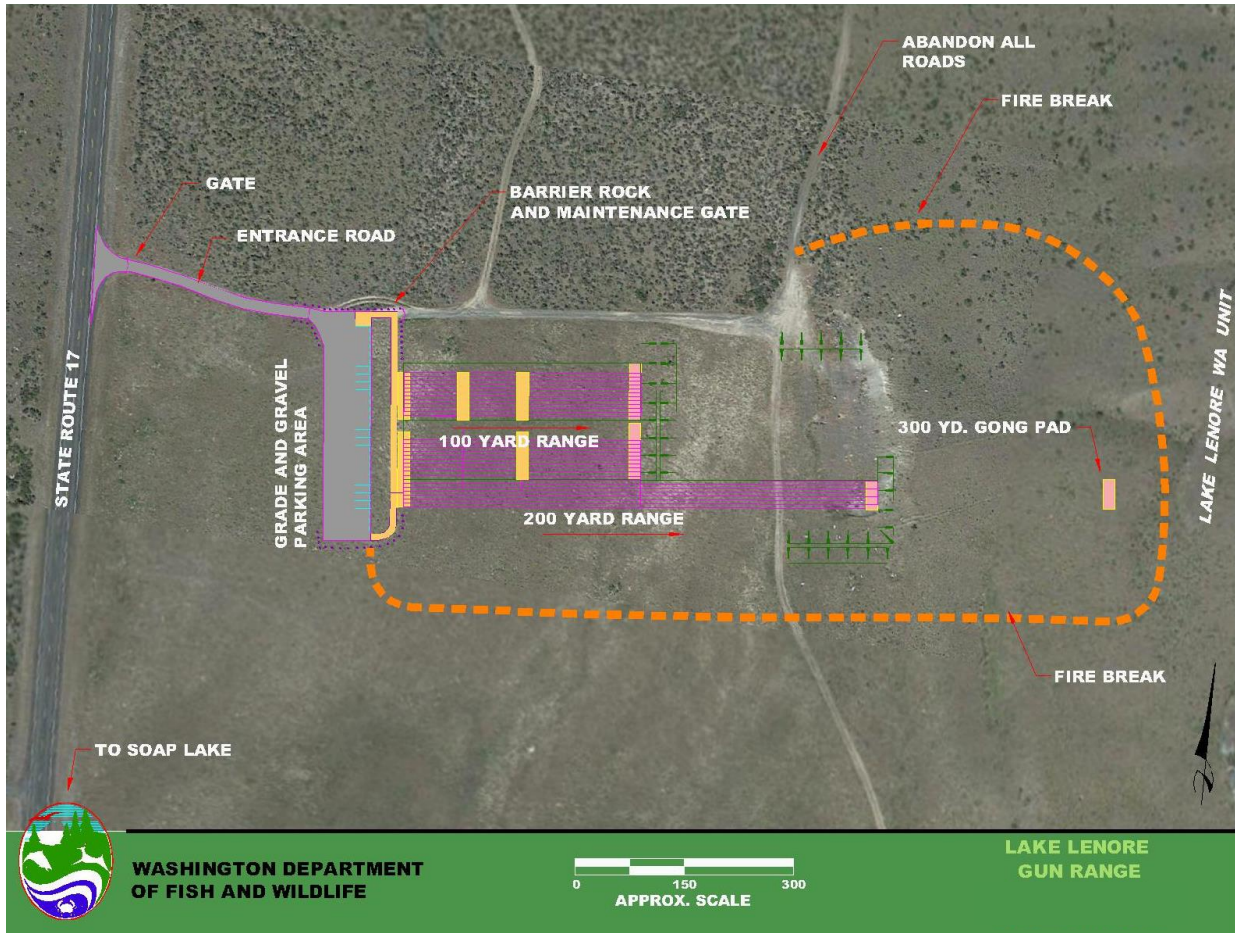

## Vicinity Maps and Site Plan

Figure 1. Map of Washington State. The red star denotes the project location.

Figure 2. Map of the project location off SR 17 near the town of Soap Lake, Washington. The red star denotes the project location.

Figure 3. Proposed site plan for the Lake Lenore Shooting Range.