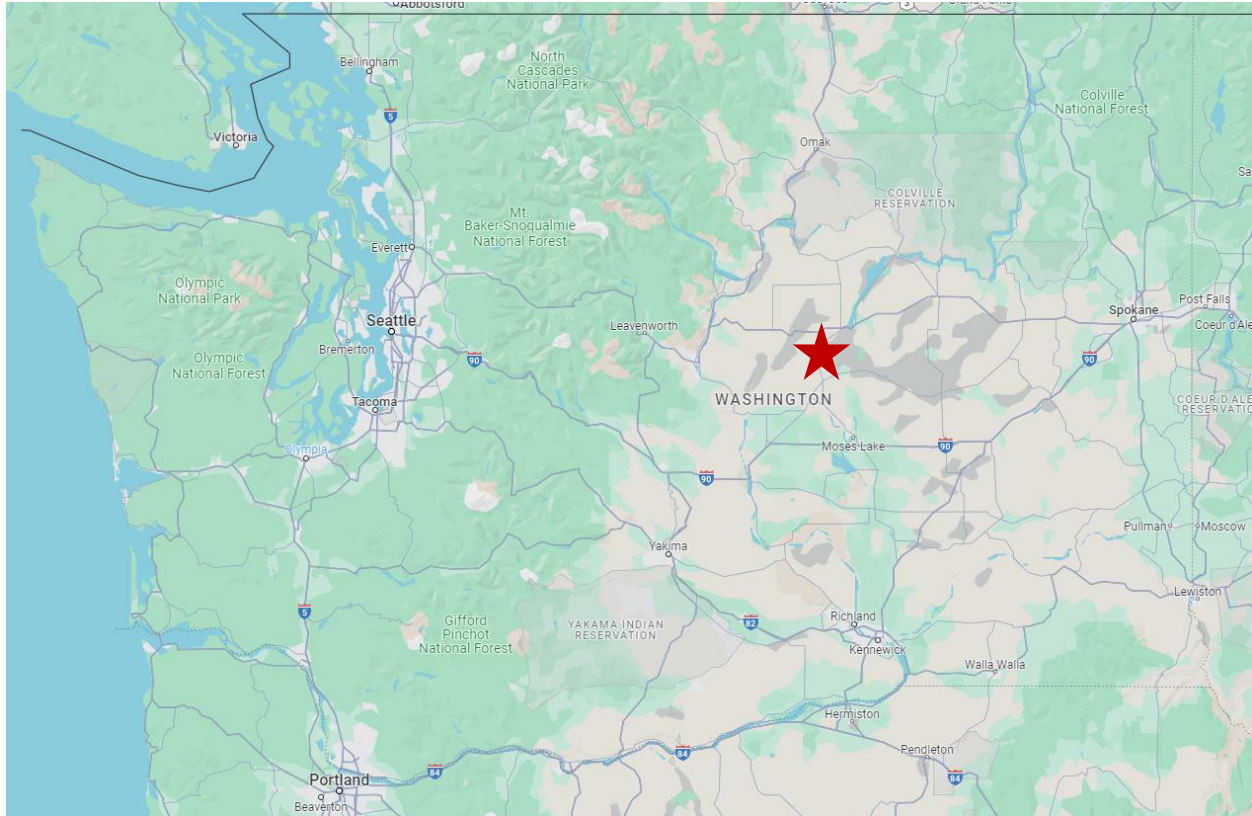

# WDFW – Lake Lenore Shooting Range

## Vicinity Maps and Site Plan

Figure 1. Map of Washington State. The red star denotes the project location.

Figure 2. Map of the project location off SR 17 near the town of Soap Lake, Washington. The red star denotes the project location.

Figure 3. Proposed site plan for the Lake Lenore Shooting Range.