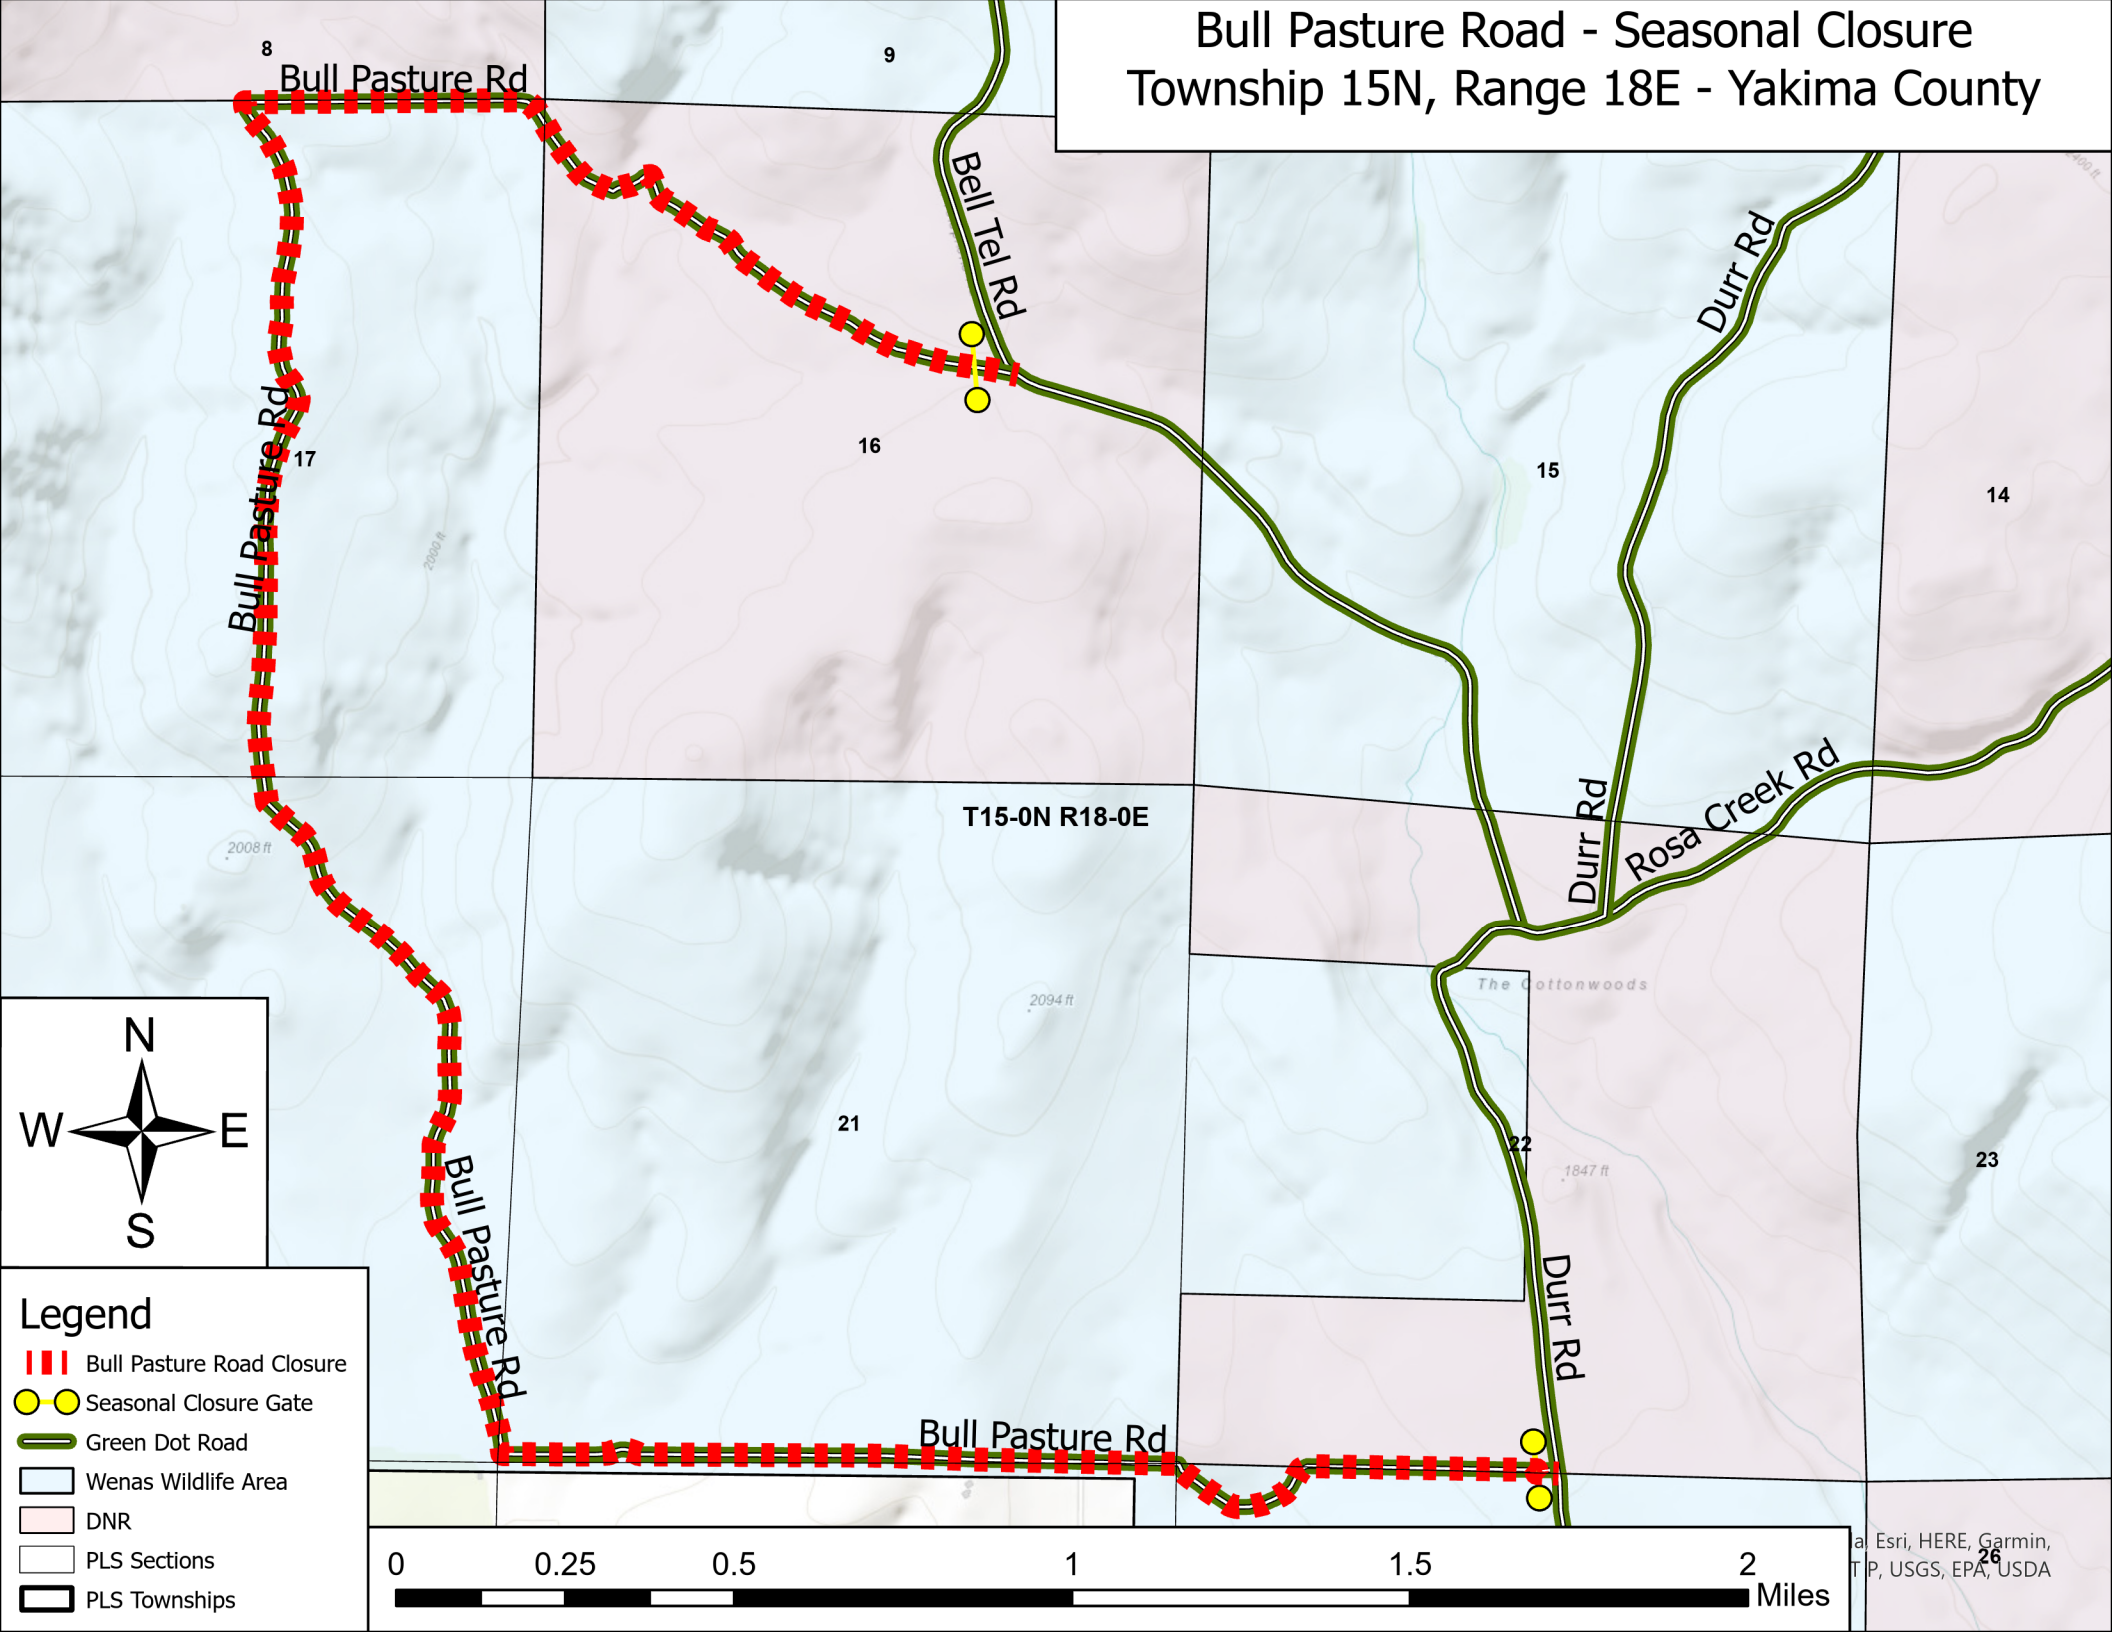

Bull Pasture Road - Seasonal Closure

Township 15N, Range 18E - Yakima County

Ellensburg, WA

Selah, WA

- Legend**
- Wenatchee Wildlife Area
 - DNR
 - Bull Pasture Road Closure
 - Green Dot Road
 - PLS Townships
 - Ellensburg, WA
 - Selah, WA

Bull Pasture Road - Seasonal Closure

Township 15N, Range 18E - Yakima County

- ### Legend
- Bull Pasture Road Closure
 - Seasonal Closure Gate
 - Green Dot Road
 - Wenas Wildlife Area
 - DNR
 - PLS Sections
 - PLS Townships