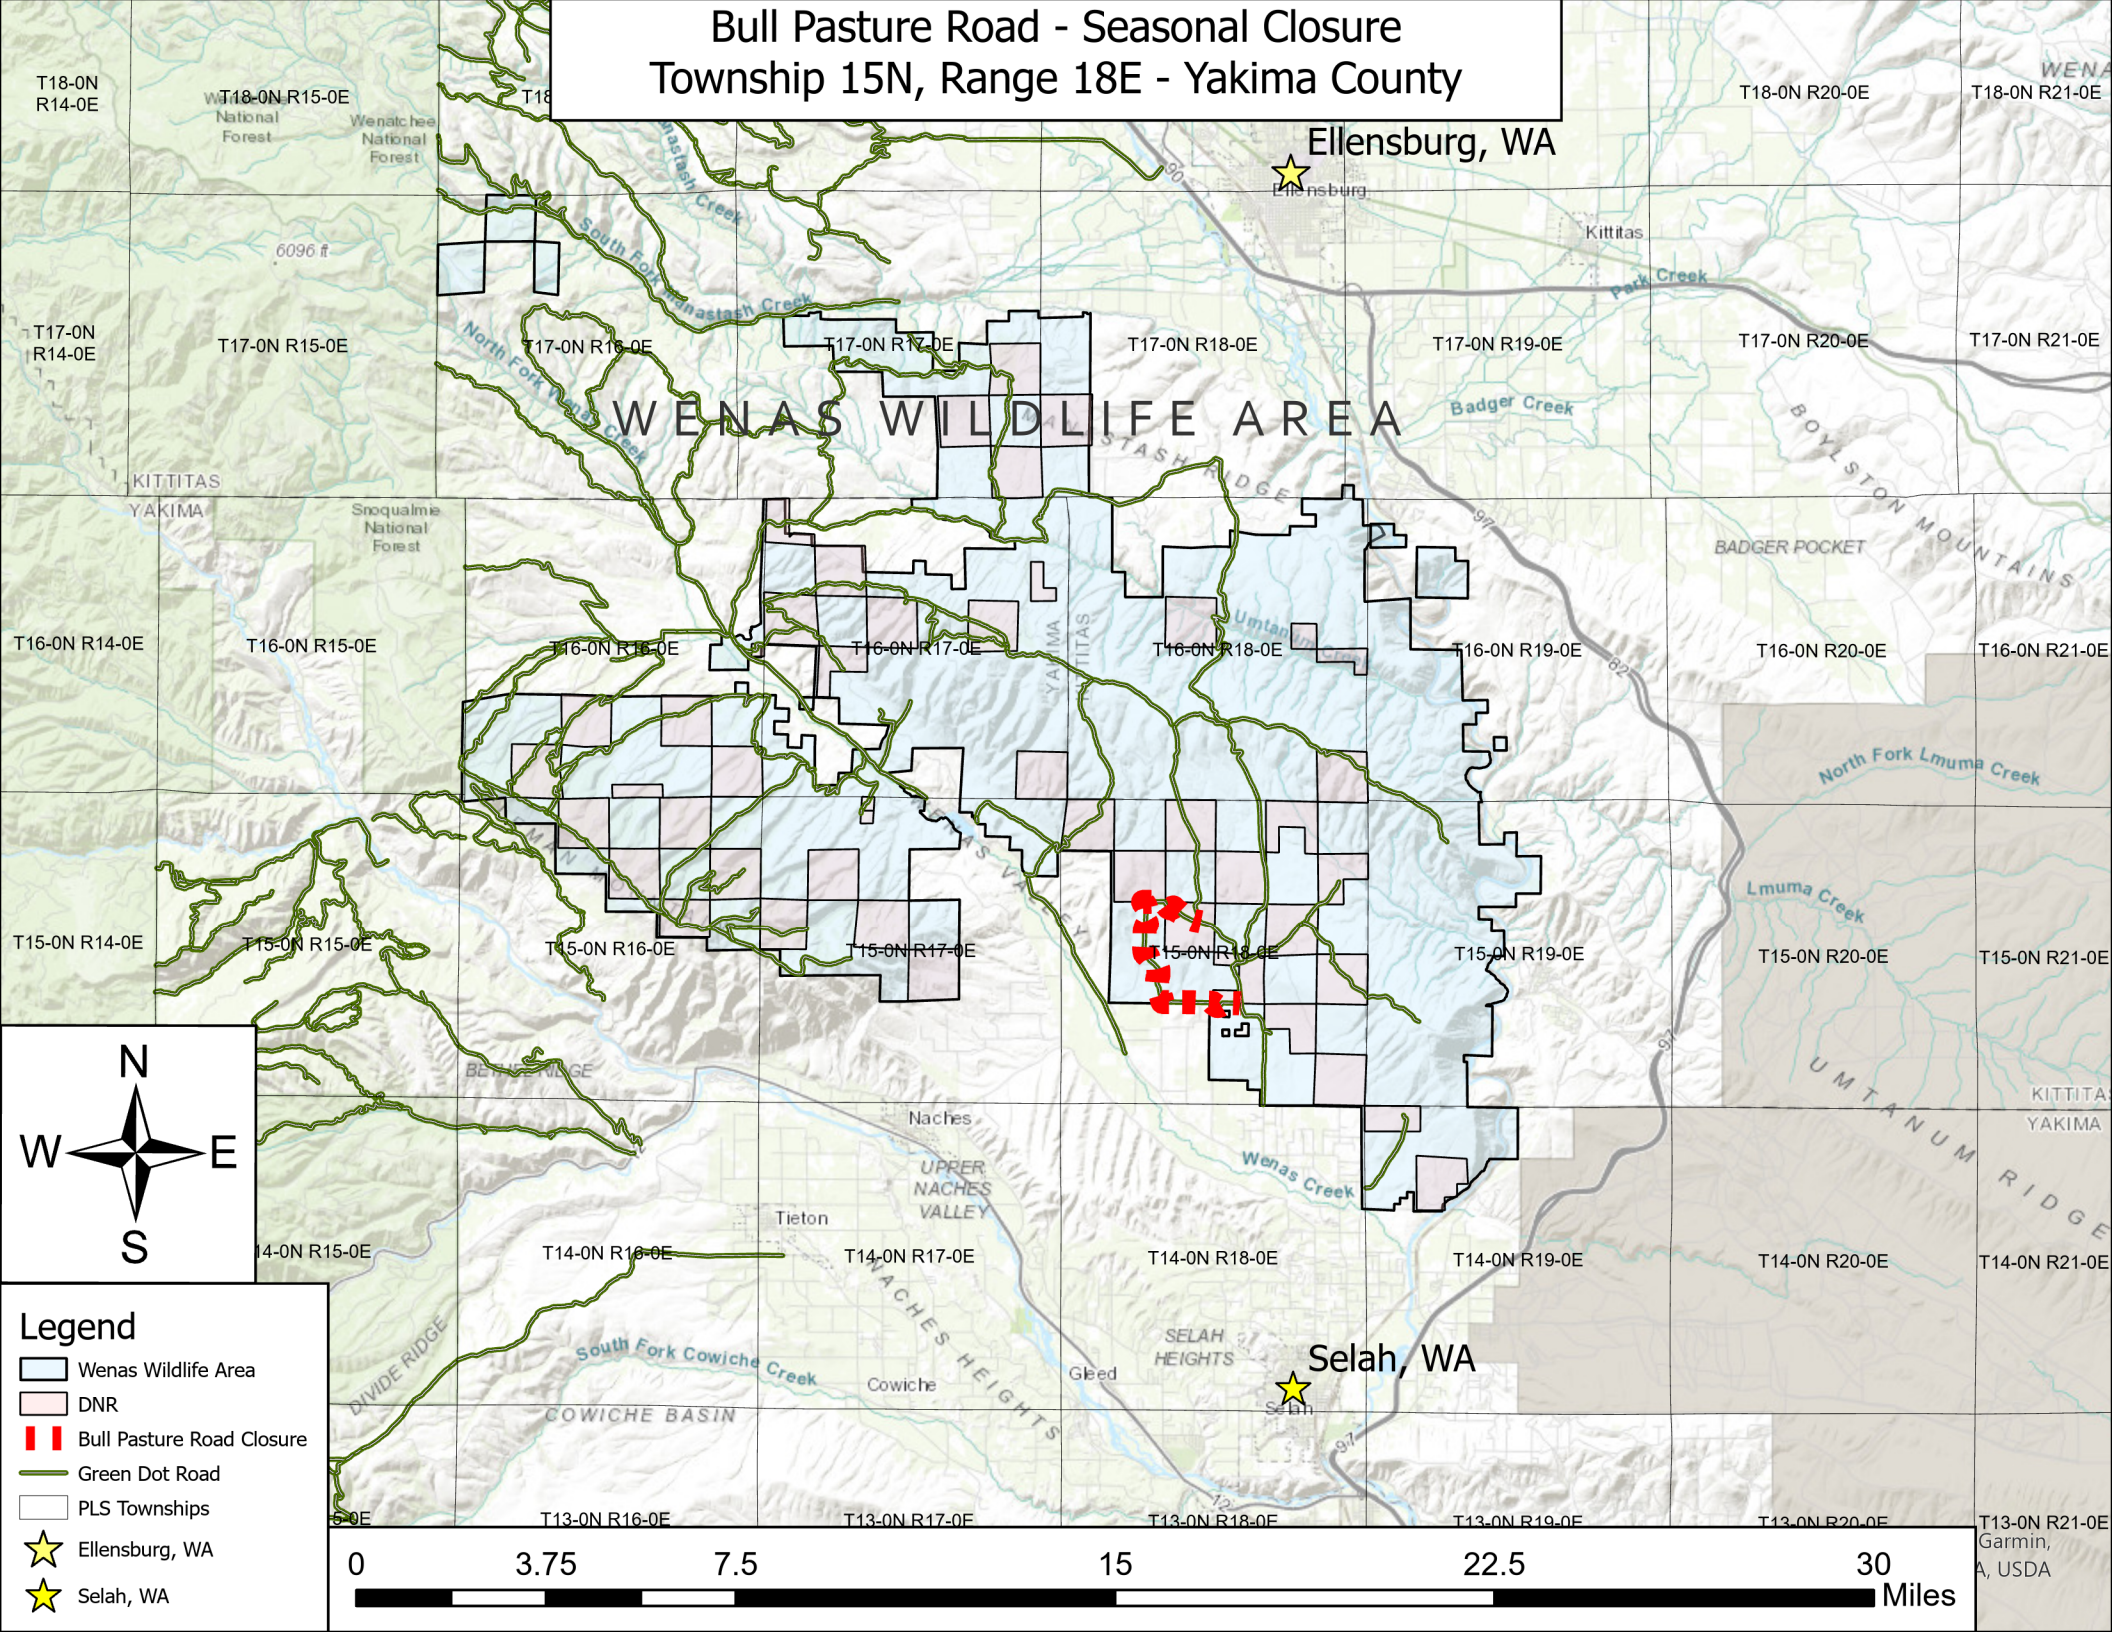

Bull Pasture Road - Seasonal Closure

Township 15N, Range 18E - Yakima County

Ellensburg, WA

Selah, WA

- Legend**
- Wenatchee Wildlife Area
 - DNR
 - Bull Pasture Road Closure
 - Green Dot Road
 - PLS Townships
 - Ellensburg, WA
 - Selah, WA

Bull Pasture Road - Seasonal Closure

Township 15N, Range 18E - Yakima County

- ### Legend
- Bull Pasture Road Closure
 - Seasonal Closure Gate
 - Green Dot Road
 - Wenas Wildlife Area
 - DNR
 - PLS Sections
 - PLS Townships

Map data provided by Esri, HERE, Garmin, IGN, Intermap, Inc., Swire, USGS, EPA, USDA