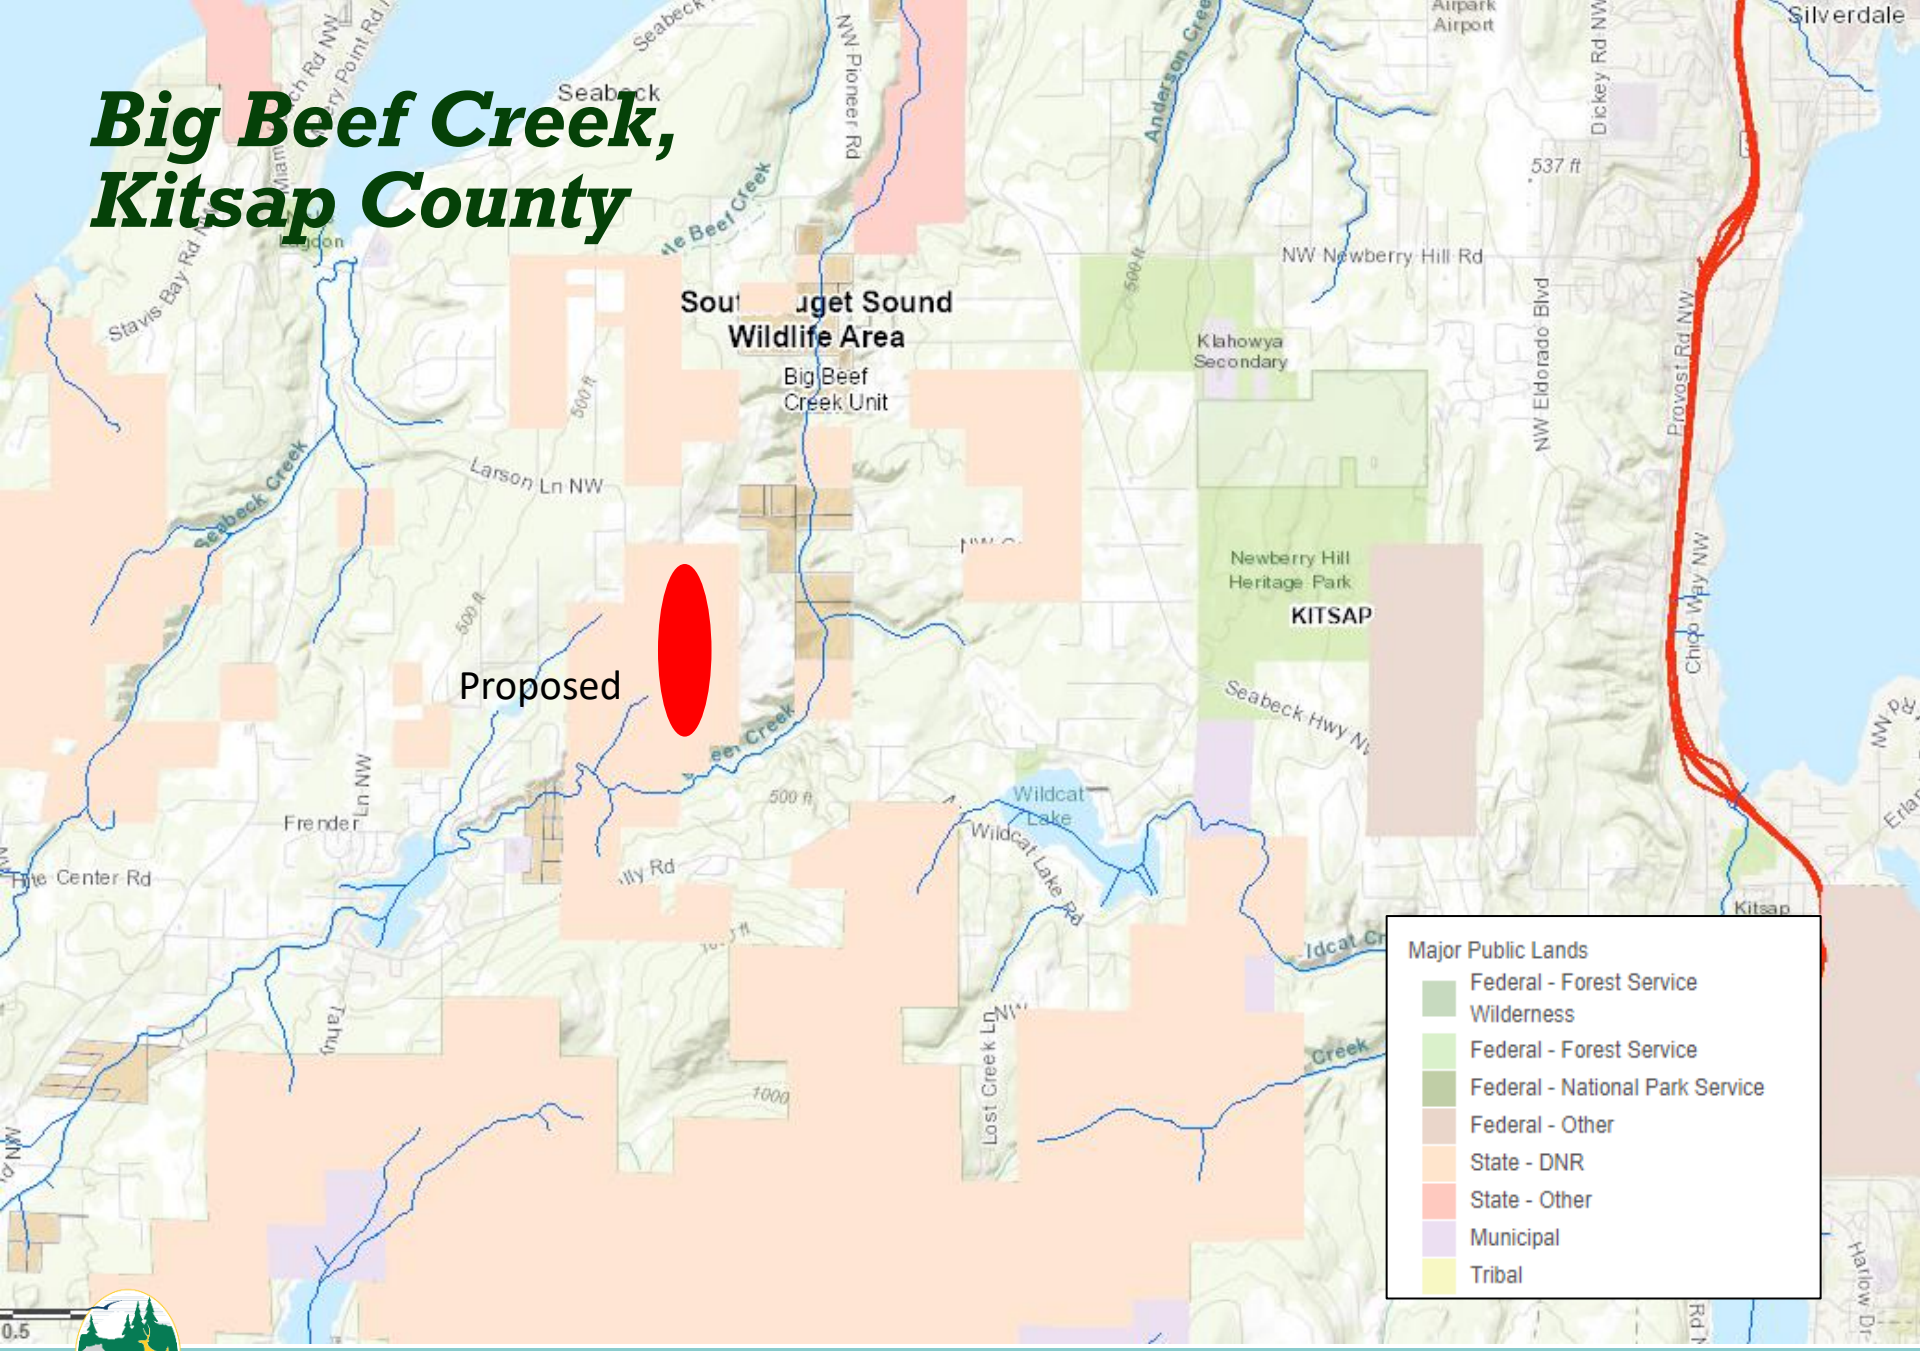

Big Beef Creek, Kitsap County

Major Public Lands

- Federal - Forest Service Wilderness
- Federal - Forest Service
- Federal - National Park Service
- Federal - Other
- State - DNR
- State - Other
- Municipal
- Tribal

Big Beef Creek

County: Kitsap

Parcel Map

Big Beef Creek, Kitsap County

- 451 acres
- Big Beef Creek Unit
- North Olympic Wildlife Area
- Owned by DNR, possible Trust Land Transfer

Big Beef Creek, Kitsap County

- Habitat: in-stream, floodplain, wetland, and riparian
- Species: waterfowl, blue heron, bald eagle, osprey, and pileated woodpecker, and a management buffer for spotted owl
- Recreation: wildlife viewing, hunting, fishing