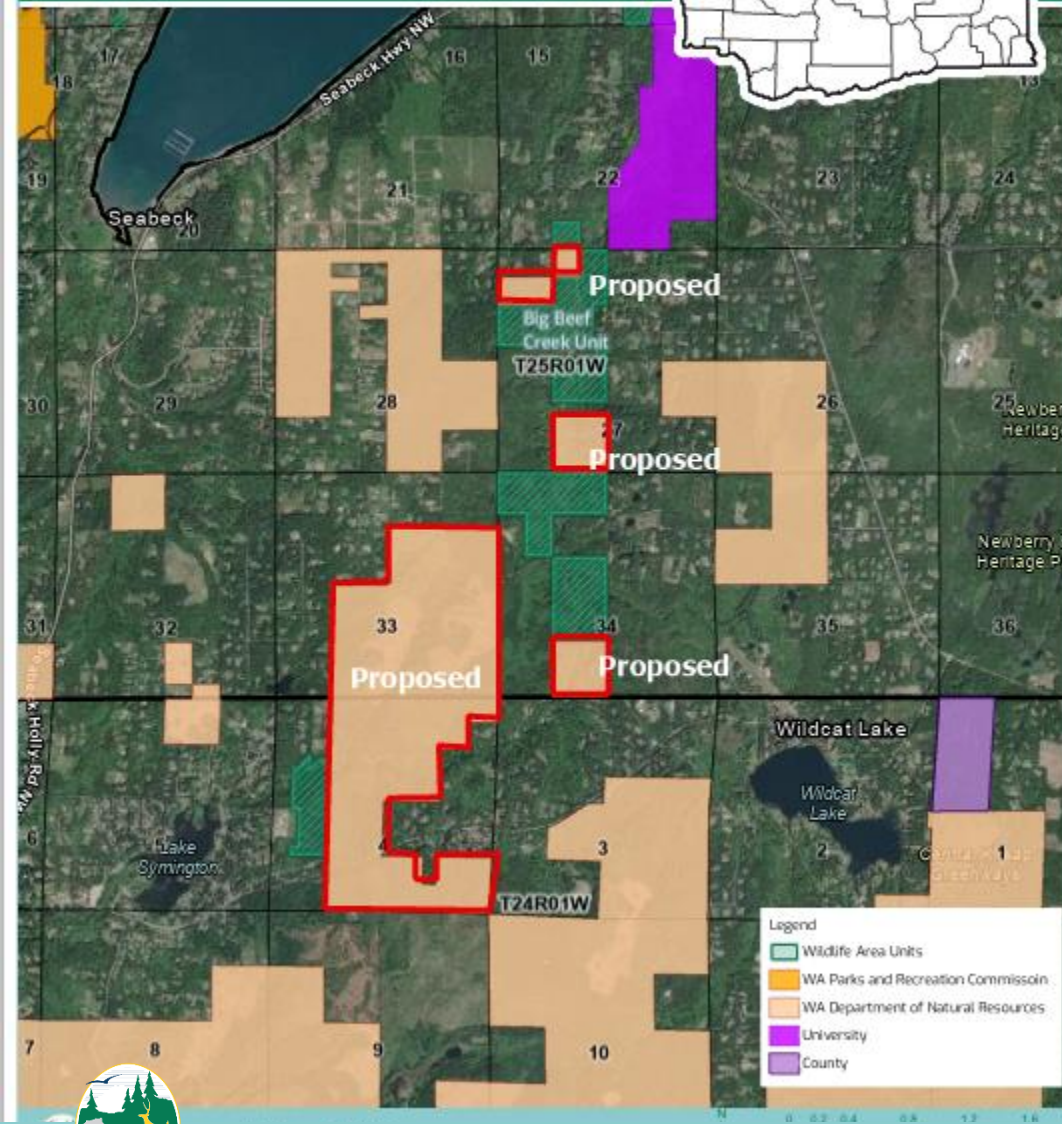

Big Beef Creek, Kitsap County

Major Public Lands

- Federal - Forest Service Wilderness
- Federal - Forest Service
- Federal - National Park Service
- Federal - Other
- State - DNR
- State - Other
- Municipal
- Tribal

Big Beef Creek

County: Kitsap

Parcel Map

Big Beef Creek, Kitsap County

- 451 acres
- Big Beef Creek Unit
- North Olympic Wildlife Area
- Owned by DNR, possible Trust Land Transfer

Big Beef Creek, Kitsap County

- Habitat: in-stream, floodplain, wetland, and riparian
- Species: waterfowl, blue heron, bald eagle, osprey, and pileated woodpecker, and a management buffer for spotted owl
- Recreation: wildlife viewing, hunting, fishing