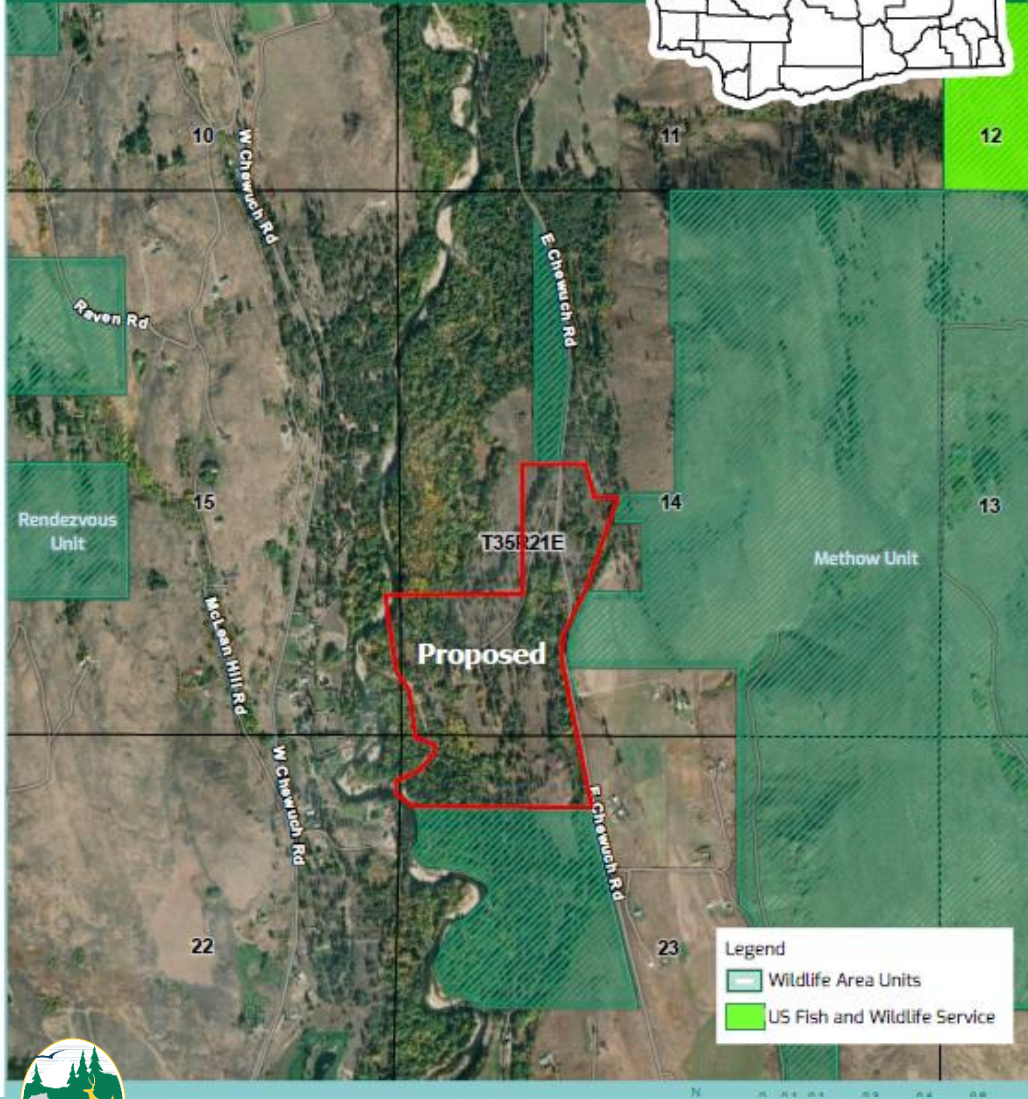

Chewuch River, Okanogan County

Chewuch River

County: Okanogan

Parcel Map

Chewuch River, Okanogan County

- 90 acres
- Methow Unit
- Methow Wildlife Area

Chewuch River, Okanogan County

- Habitat: forested wetland, riverine floodplain
- Species: mule deer, western gray squirrel, Sandhill crane, bull trout, rainbow trout, Upper Columbia steelhead
- Recreation: wildlife viewing, hunting, fishing
- Conservation Partner: Methow Conservancy