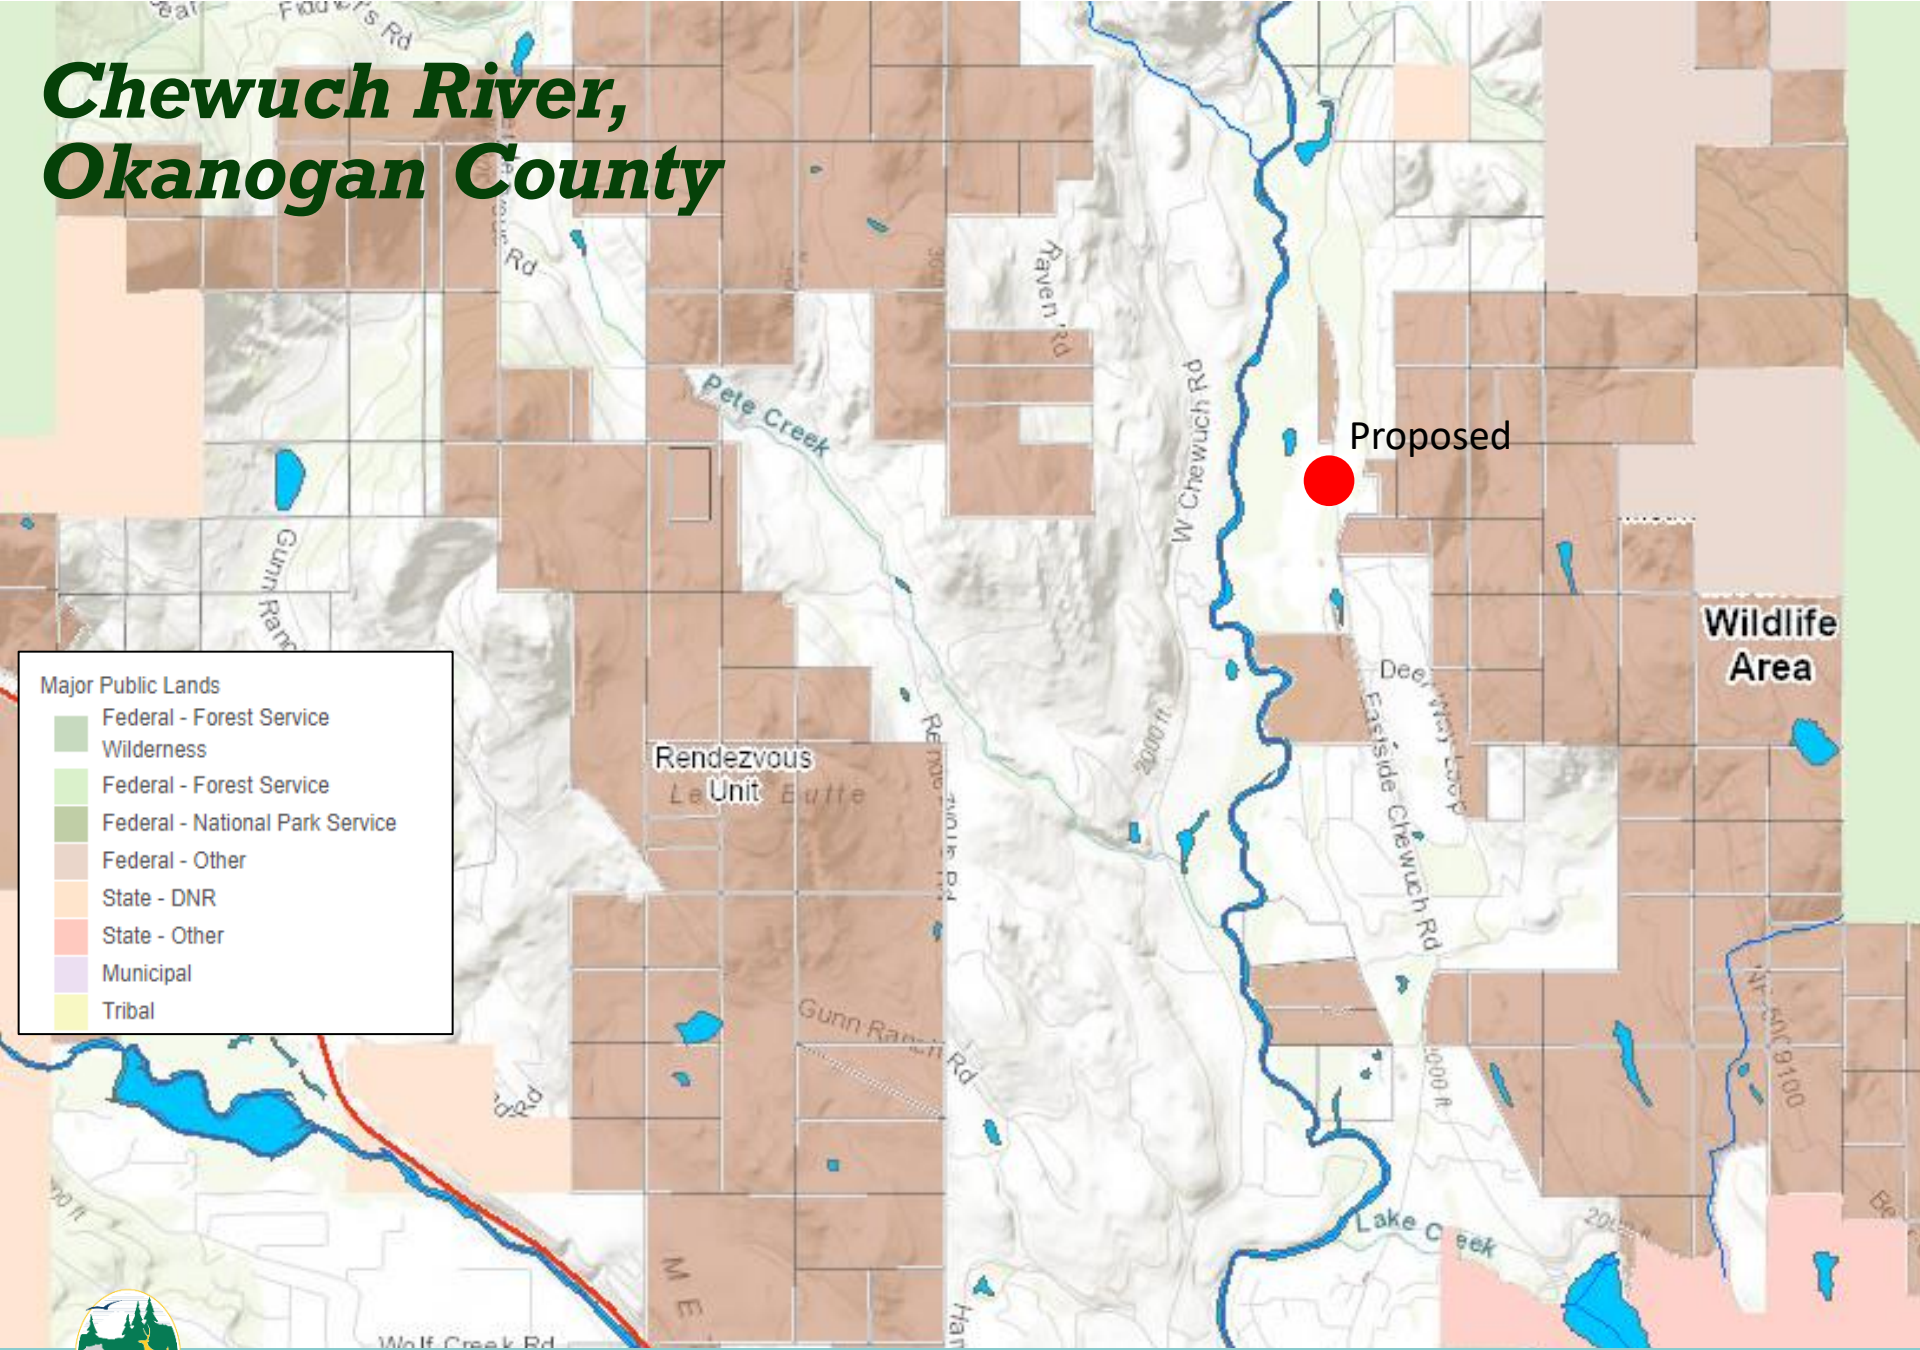

Chewuch River, Okanogan County

Chewuch River

County: Okanogan

Parcel Map

Chewuch River, Okanogan County

- 90 acres
- Methow Unit
- Methow Wildlife Area

Chewuch River, Okanogan County

- Habitat: forested wetland, riverine floodplain
- Species: mule deer, western gray squirrel, Sandhill crane, bull trout, rainbow trout, Upper Columbia steelhead
- Recreation: wildlife viewing, hunting, fishing
- Conservation Partner: Methow Conservancy