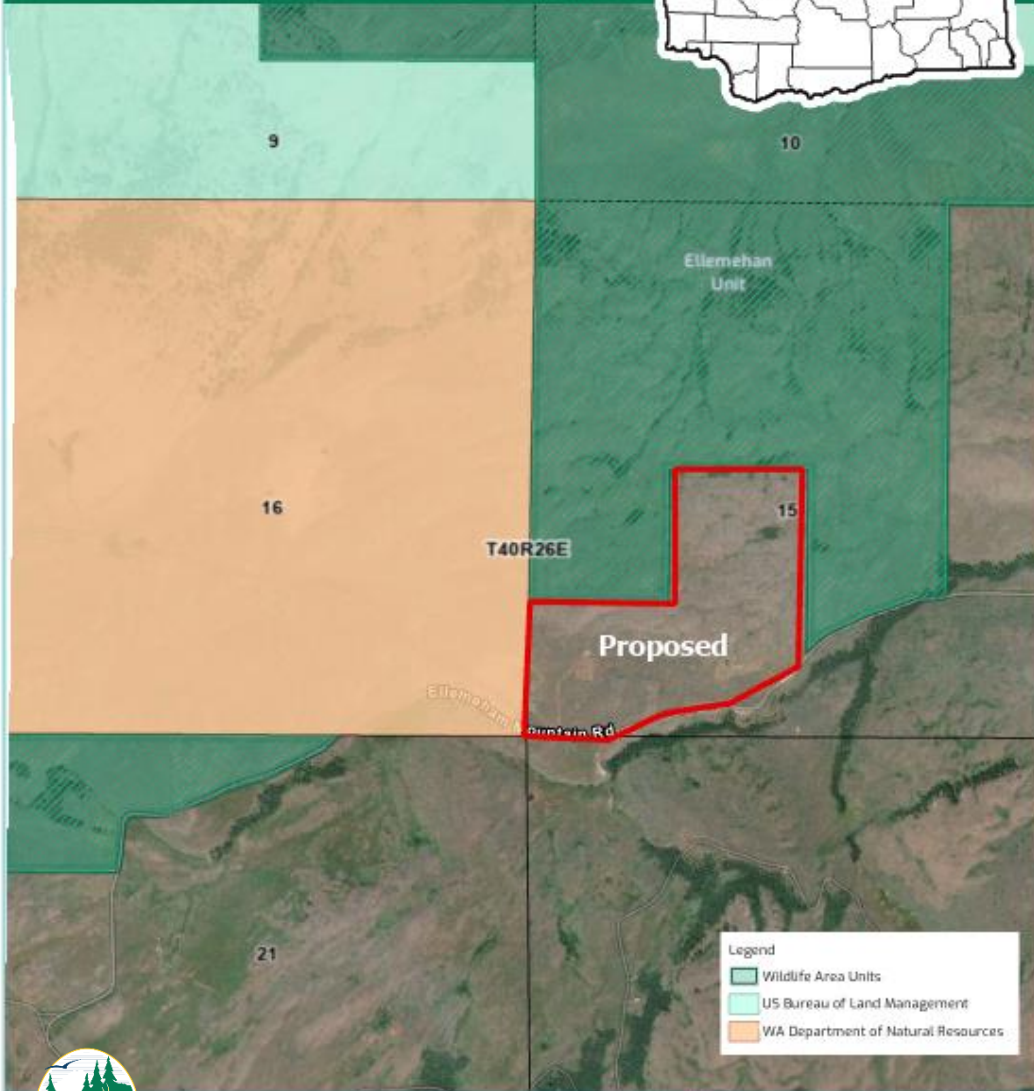

CANADA

Scotch Creek
Wildlife Area

Charles
And Mary
Eder Unit

Ellemer
Unit

Proposed

Noville

Dr.
Island Jr.

Lc

Anto

reek

Ellemehan Mountain, Okanogan County

Major Public Lands

- Federal - Forest Service Wilderness
- Federal - Forest Service
- Federal - National Park Service
- Federal - Other
- State - DNR
- State - Other
- Municipal
- Tribal

Ellemehan Mountain

County: Okanogan

Parcel Map

Ellemehan Mountain, Okanogan County

- 109 Acres
- Ellemehan Unit
- Scotch Creek Wildlife Area

Ellemehan Mountain, Okanogan County

- Improves the management of the Ellemehan Unit and landscape connectivity
- Supports working land with a grazing lease
- Habitat: high quality shrubsteppe, riparian, aspen stands
- Species: mule deer, wolves, golden eagles, Townsend big eared bat
- Recreation: wildlife viewing, hunting opportunities