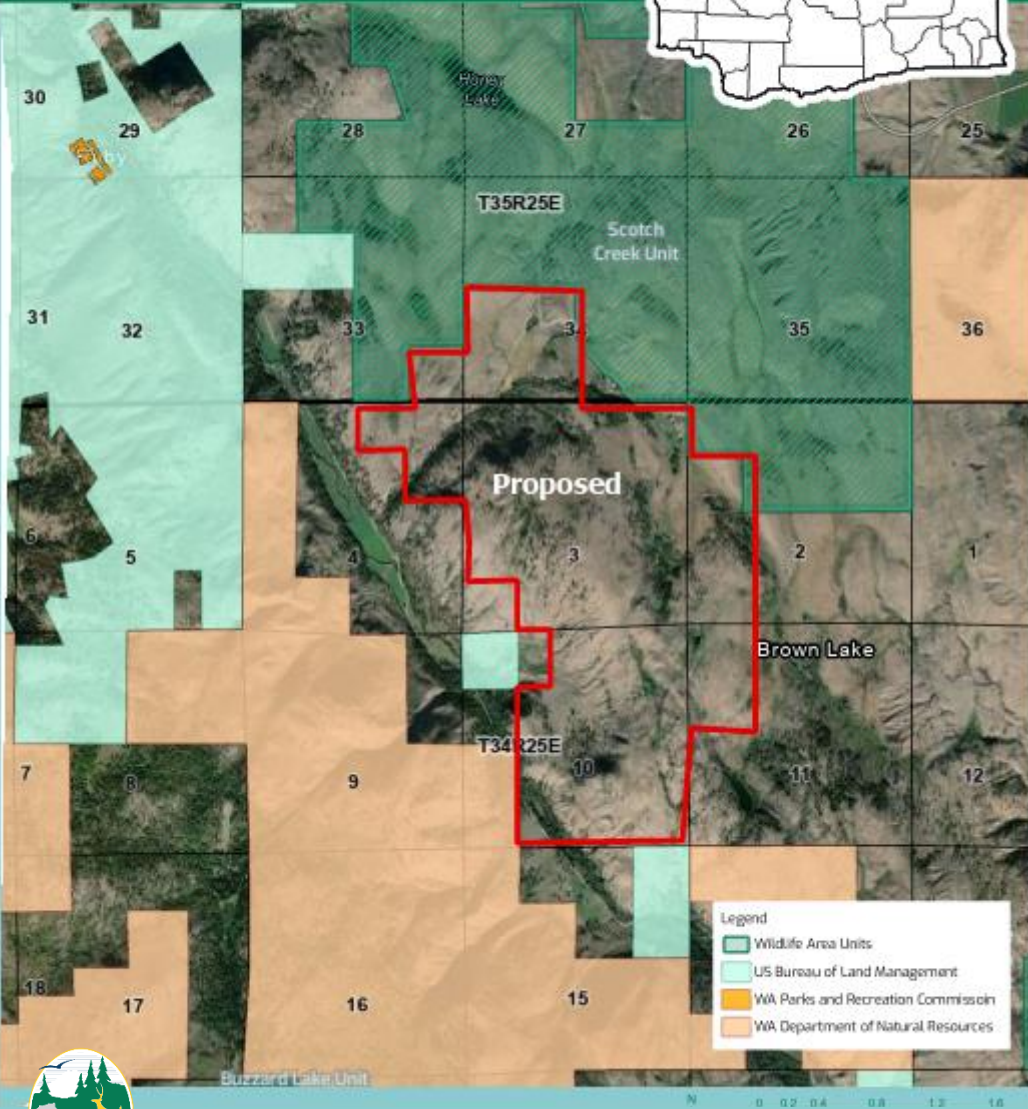

# Happy Hill, Okanogan County

# Happy Hill

County: Okanogan

Parcel Map

## *Happy Hill, Okanogan County*

- 1372 acres
- Scotch Creek Unit
- Scotch Creek Wildlife Area

# *Happy Hill, Okanogan County*

- Habitat: critical shrubsteppe, emergent wetland
- Species: mule deer winter and migratory corridors, supports the recovery of State Endangered Columbian sharp-tailed grouse, gray wolf, and golden eagle
- Recreation: Wildlife viewing, hunting, and edible plant foraging