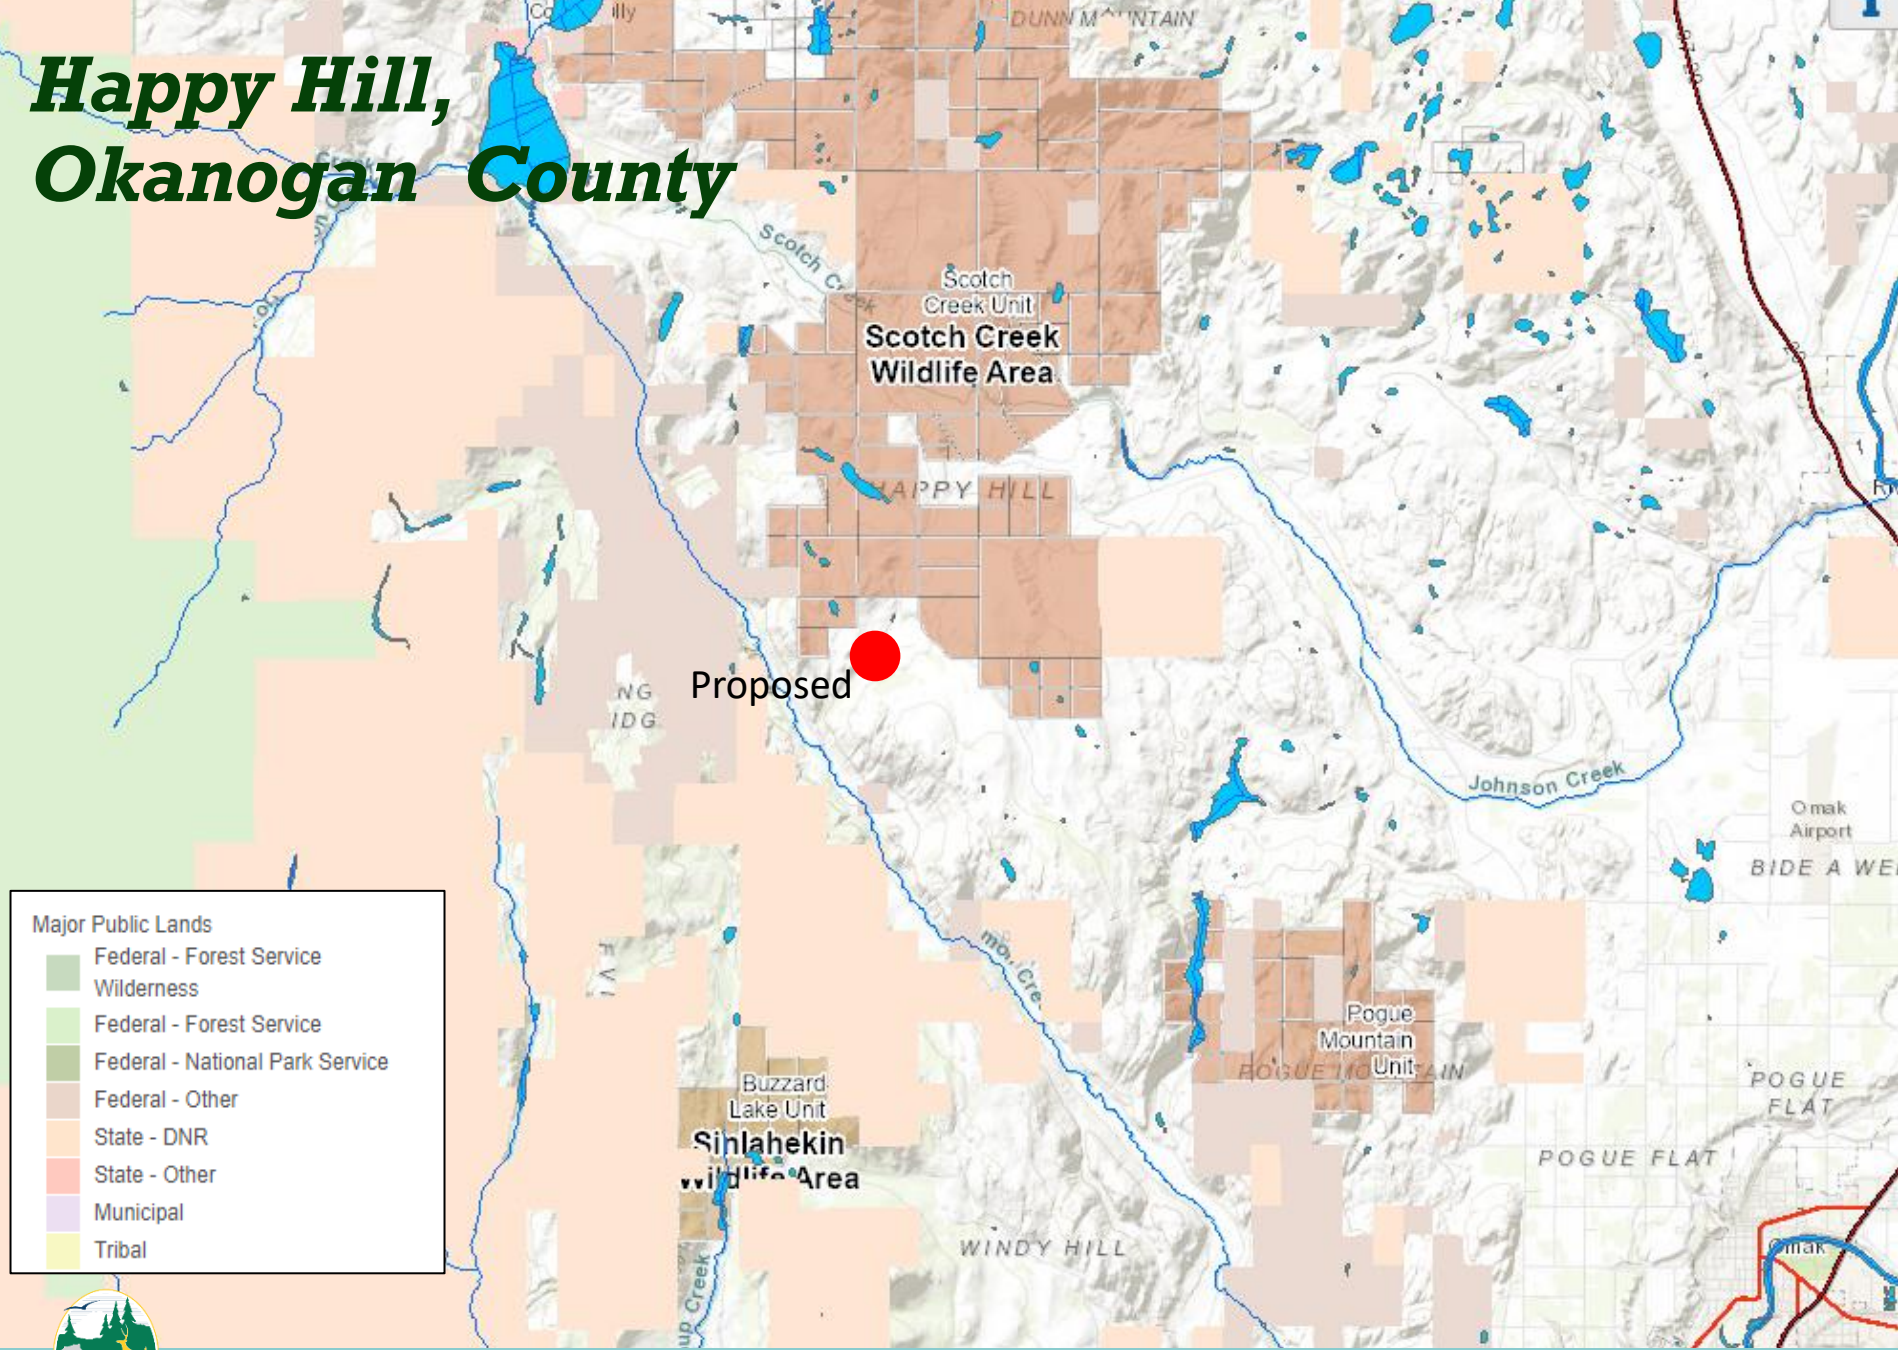

# Happy Hill, Okanogan County

# Happy Hill

County: Okanogan

Parcel Map

## *Happy Hill, Okanogan County*

- 1372 acres
- Scotch Creek Unit
- Scotch Creek Wildlife Area

# *Happy Hill, Okanogan County*

- Habitat: critical shrubsteppe, emergent wetland
- Species: mule deer winter and migratory corridors, supports the recovery of State Endangered Columbian sharp-tailed grouse, gray wolf, and golden eagle
- Recreation: Wildlife viewing, hunting, and edible plant foraging