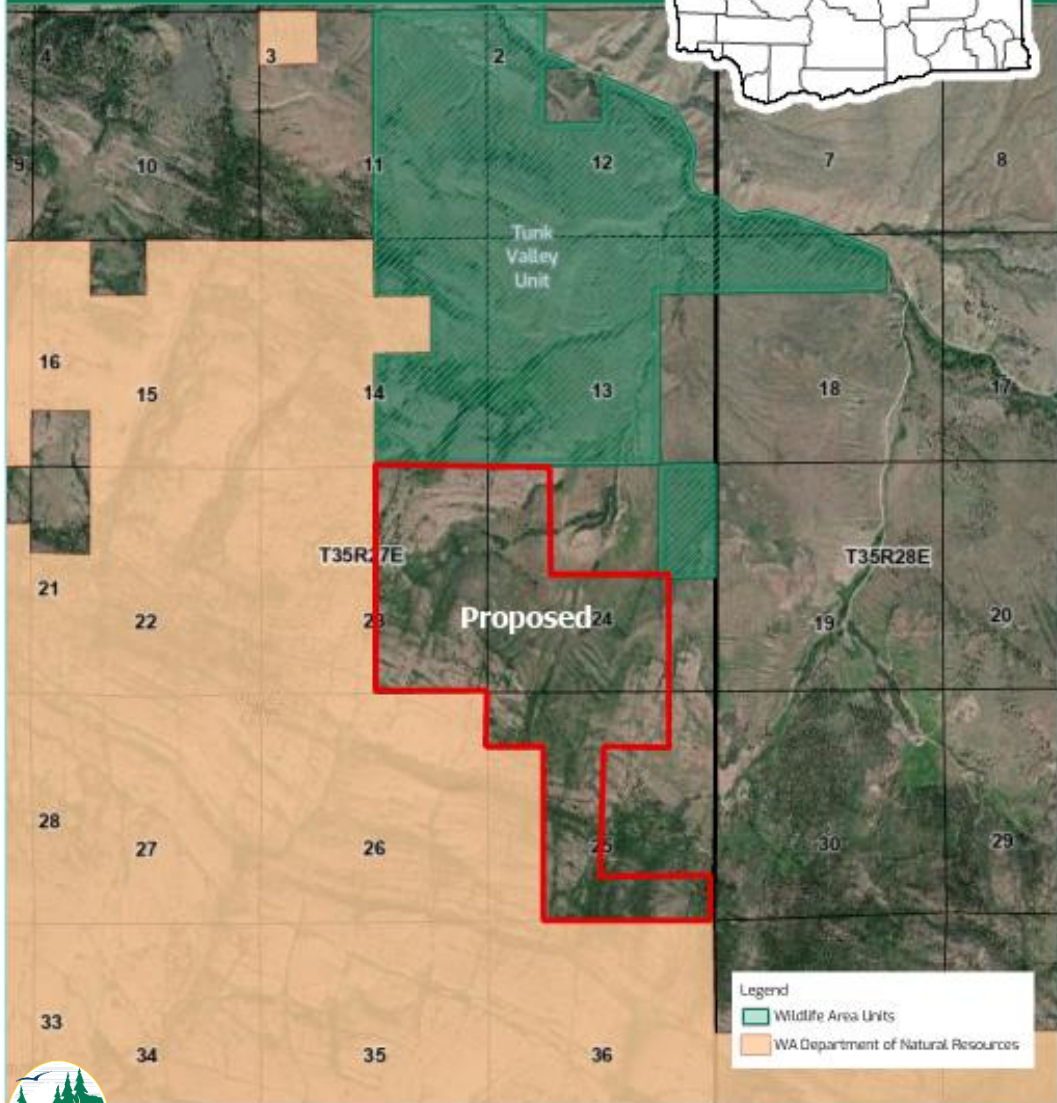

Lockman Ridge, Okanogan County

Lockman Ridge

County: Okanogan

Parcel Map

Lockman Ridge, Okanogan County

- 960 acres
- Tunk Valley Unit
- Scotch Creek Wildlife Area

Lockman Ridge, Okanogan County

- **Habitat:** critical biodiversity corridor comprised of mixed habitats such as shrubsteppe, mixed conifer, and riparian.
- **Species:** elk and deer, including mule deer winter range, Columbian sharp-tailed grouse, golden eagle
- **Recreation:** Ample wildlife-related recreation in the forms of hiking, biking, horseback riding, and nature viewing and high-quality hunting opportunities, particularly big game.
- **Conservation Partner:** Conservation Northwest