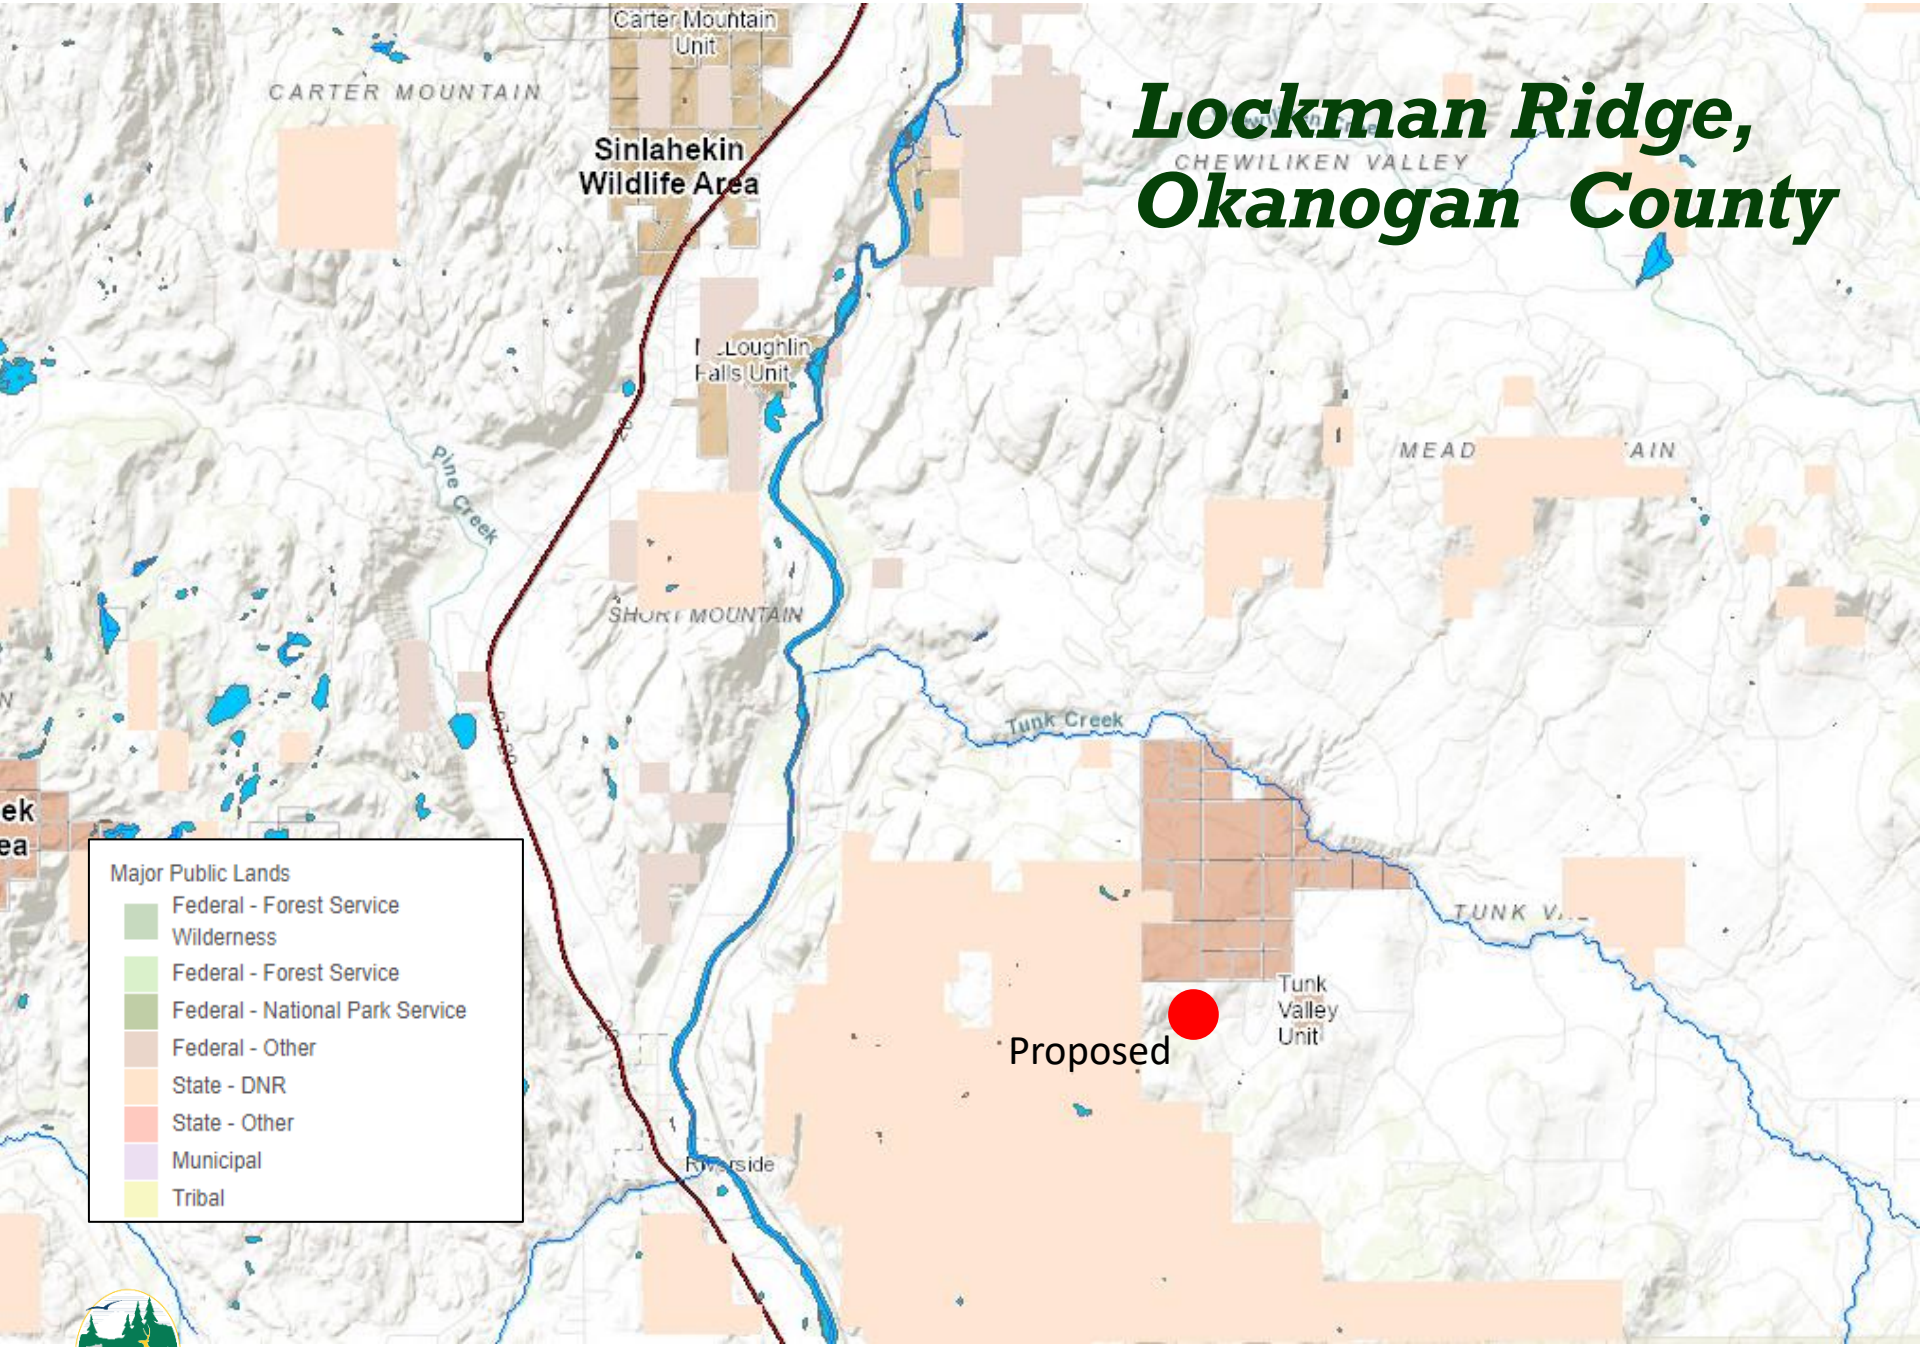

Lockman Ridge, Okanogan County

Lockman Ridge

County: Okanogan

Parcel Map

Lockman Ridge, Okanogan County

- 960 acres
- Tunk Valley Unit
- Scotch Creek Wildlife Area

Lockman Ridge, Okanogan County

- **Habitat:** critical biodiversity corridor comprised of mixed habitats such as shrubsteppe, mixed conifer, and riparian.
- **Species:** elk and deer, including mule deer winter range, Columbian sharp-tailed grouse, golden eagle
- **Recreation:** Ample wildlife-related recreation in the forms of hiking, biking, horseback riding, and nature viewing and high-quality hunting opportunities, particularly big game.
- **Conservation Partner:** Conservation Northwest